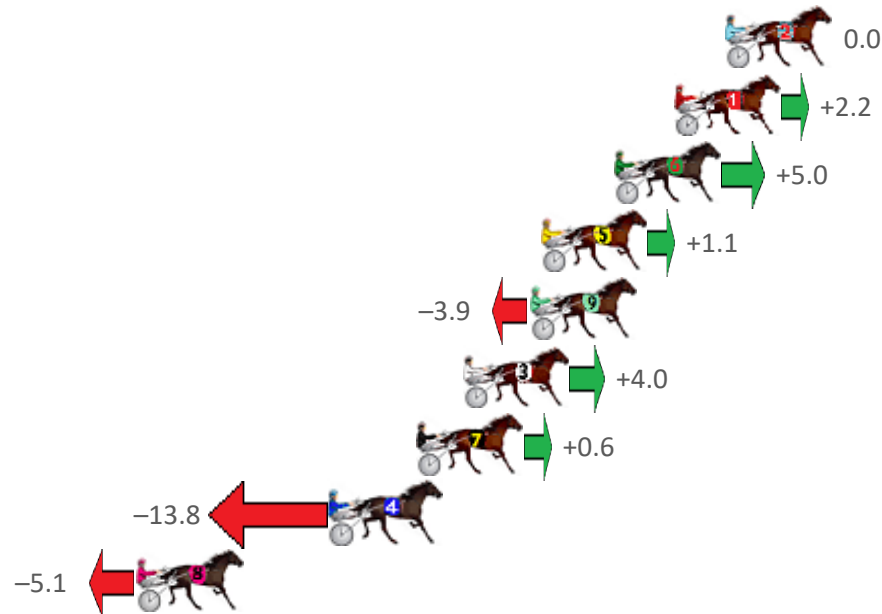

Pinjarra Race 4 Distance 2185m

Monday, 13 June 2022

Gross Time: 2:49.10 MileRate: 2:04.50 LeadTime: 44.60s First Qtr: 32.30s Second Qtr: 33.20s Third Qtr: 29.50s Fourth Qtr: 29.50s

No Horse	Plc	Margin	Time	800Time (W)	400 Time (W)	Finish Position and metres gained from 800m
2 ELEPHANT ROCK	1	0.0m	2:49.10	59.00s (0)	29.50s (0)	0.0
1 TORREVEAN VELOCE	2	2.0m	2:49.25	58.84s (0)	29.34s (0)	+2.2
6 ISSUES	3	4.4m	2:49.44	58.63s (1)	29.18s (1)	+5.0
5 KRIPKE	4	7.3m	2:49.66	58.92s (0)	29.40s (0)	+1.1
9 DELIGHTABLE	5	7.7m	2:49.70	59.29s (2)	29.84s (2)	-3.9
3 HOT CINDER	6	10.4m	2:49.90	58.71s (1)	29.73s (2)	+4.0
7 HEART OF THE ARTS	7	12.2m	2:50.04	58.96s (0)	29.43s (0)	+0.6
4 BROOKLAND BOY	8	15.6m	2:50.31	60.01s (1)	30.42s (1)	-13.8
8 JINGLING JEWELS	9	23.3m	2:50.90	59.37s (0)	29.98s (1)	-5.1

Sectionals
Powered
by

Home of PJ Harness Analyser

Want to know how successful PJ Harness Analyser is?
Click here for regular updates

www.pjdata.com.au admin@pjdata.com.au www.facebook.com/PJHarnessRacing

RWWA and provider are not responsible for the completeness or accuracy of any of the information contained herein, and makes no representations about its suitability for any purpose.