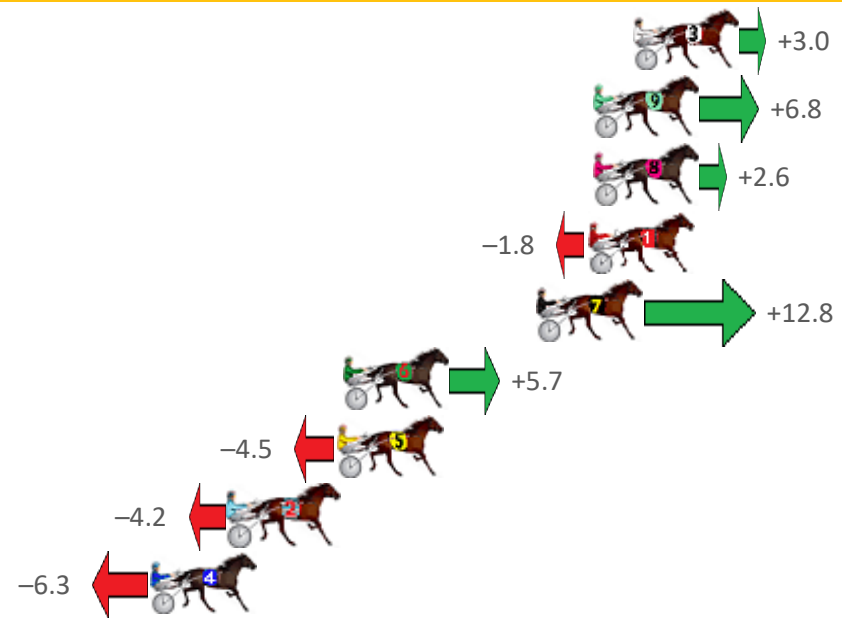

Pinjarra Race 6 Distance 1684m

Monday, 13 June 2022

Gross Time: 2:00.30 MileRate: 1:55.00 LeadTime: 5.30s First Qtr: 29.40s Second Qtr: 29.20s Third Qtr: 28.60s Fourth Qtr: 27.80s

No Horse	Plc	Margin	Time	800Time (W)	400 Time (W)
3 IN THE SPOTLIGHT	1	0.0m	2:00.30	56.19s (1)	27.74s (1)
9 ROCKSTAR REBEL	2	1.6m	2:00.42	55.92s (0)	27.36s (1)
8 OHOKA TITAN	3	1.6m	2:00.42	56.22s (0)	27.61s (0)
1 PER ARDUA AD ASTRA	4	1.8m	2:00.43	56.53s (0)	27.92s (0)
7 COPY N PACE	5	3.8m	2:00.58	55.50s (1)	26.94s (1)
6 ADDA SOMETHING	6	11.5m	2:01.14	56.00s (0)	27.39s (0)
5 HEZA HEAD HONCHO	7	11.7m	2:01.16	56.72s (1)	28.01s (2)
2 ROKORICO	8	16.0m	2:01.47	56.69s (1)	28.06s (3)
4 FIREPLAY	9	19.1m	2:01.70	56.84s (0)	28.24s (0)

Finish Position and metres gained from 800m

Sectionals
Powered
by

Home of PJ Harness Analyser

Want to know how successful PJ Harness Analyser is?
Click here for regular updates

www.pjdata.com.au admin@pjdata.com.au www.facebook.com/PJHarnessRacing

RWWA and provider are not responsible for the completeness or accuracy of any of the information contained herein, and makes no representations about its suitability for any purpose.