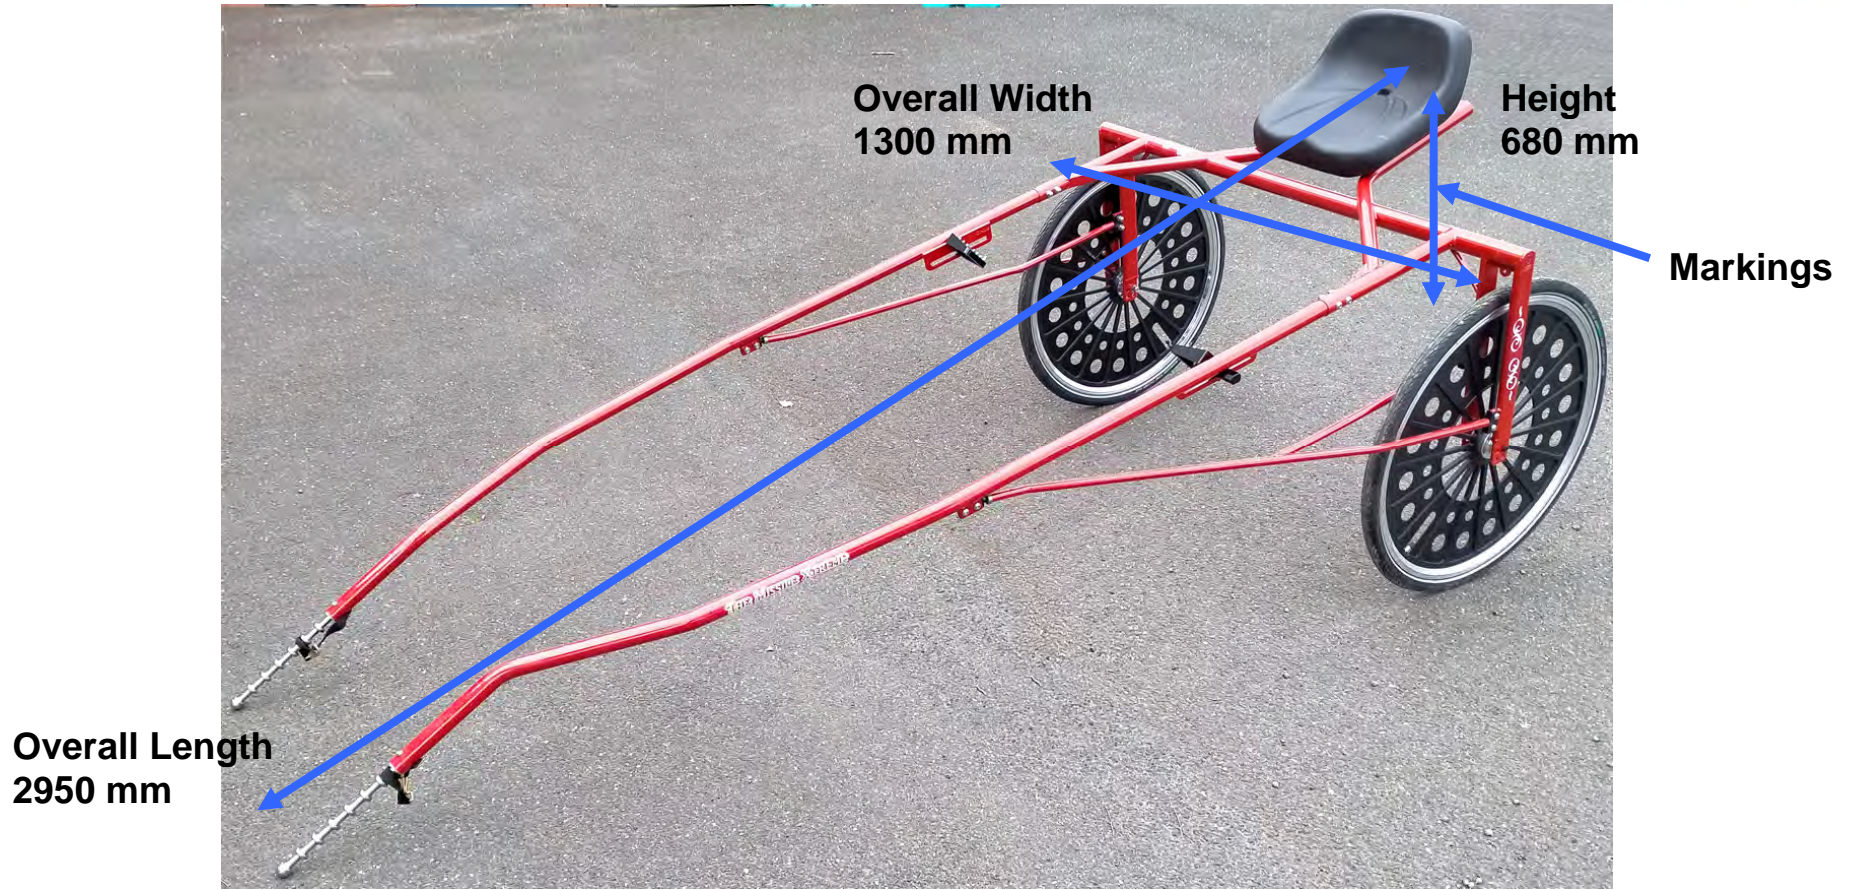

Missile Xtreme: Quick Inspection Guide

	Expected	Allowable	Measured
Overall Length	2950	<3100	Total length
Overall Width	1300	1200-1300	Total Width when unloaded
Seat Height	680	660-810	Lowest part of the top side of the seat to ground level when shafts tips are at 1420mm