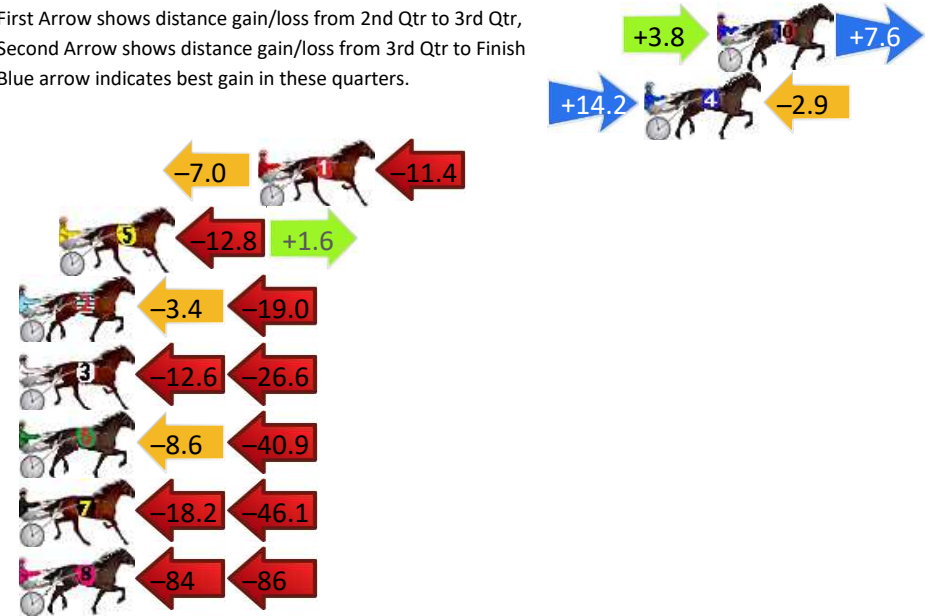

Pinjarra Race 1 Distance 2185m

Monday, 28 October 2024

Gross Time: 2:42.30 MileRate: 1:59.50 LeadTime: 40.60s First Qtr: 30.80s Second Qtr: 29.70s Third Qtr: 29.80s Fourth Qtr: 31.40s

DATA TABLE: 800 / 400 Posi's are position from leader and (how wide the horse was at that position)

Finish Position and metres gained

First Arrow shows distance gain/loss from 2nd Qtr to 3rd Qtr, Second Arrow shows distance gain/loss from 3rd Qtr to Finish Blue arrow indicates best gain in these quarters.