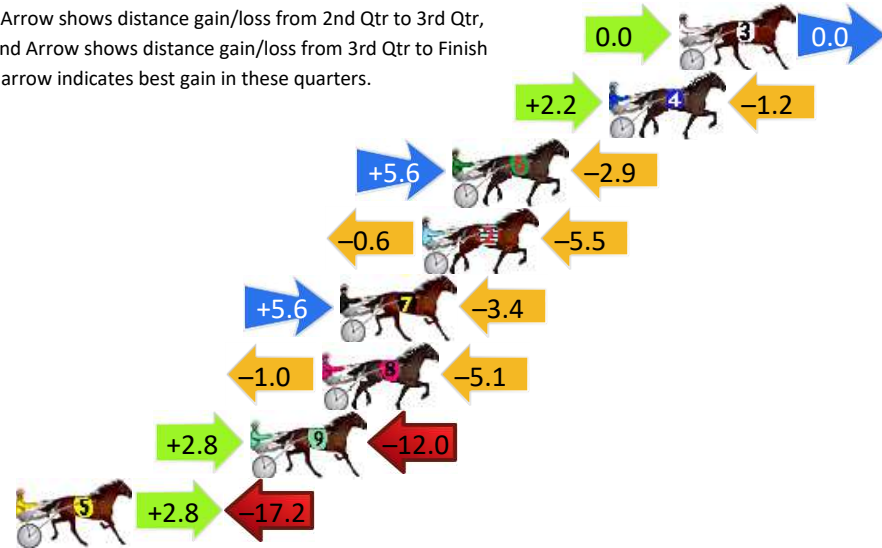

Finish Position and metres gained

First Arrow shows distance gain/loss from 2nd Qtr to 3rd Qtr, Second Arrow shows distance gain/loss from 3rd Qtr to Finish Blue arrow indicates best gain in these quarters.

800

Visual positions in race at 2nd Quarter

400

Visual positions in race at 3rd Quarter

Pinjarra Race 5 Distance 2185m

Monday, 28 October 2024

Gross Time: 2:47.60 MileRate: 2:03.40 LeadTime: 45.50s First Qtr: 33.60s Second Qtr: 30.70s Third Qtr: 29.90s Fourth Qtr: 27.90s

DATA TABLE: 800 / 400 Posi's are position from leader and (how wide the horse was at that position)

NoHorse	Plc	Mar	800 Posi	400 Posi	Time	3rd Qtr	4th Qt
3 EE JAY WHY	1	0.0m	0.0m (0)	0.0m (0)	2:47.60	29.90s	27.90s
4 EBEE AVIATOR	2	2.8m	3.8m (1)	1.6m (1)	2:47.81	29.74s	27.98s
6 ALTACHAERA	3	9.1m	11.8m (1)	6.2m (3)	2:48.27	29.50s	28.10s
2 THERE AND THEN	4	10.3m	4.2m (0)	4.8m (0)	2:48.36	29.96s	28.28s
7 TERASITA	5	13.6m	15.8m (1)	10.2m (3)	2:48.60	29.51s	28.14s
8 RIPPER VIEW	6	14.3m	8.2m (0)	9.2m (2)	2:48.65	29.98s	28.25s
9 INTERNAL AFFAIRS	7	17.2m	8.0m (1)	5.2m (2)	2:48.86	29.73s	28.73s
5 DEBRENIKA	8	26.6m	12.2m (0)	9.4m (0)	2:49.55	29.74s	29.09s