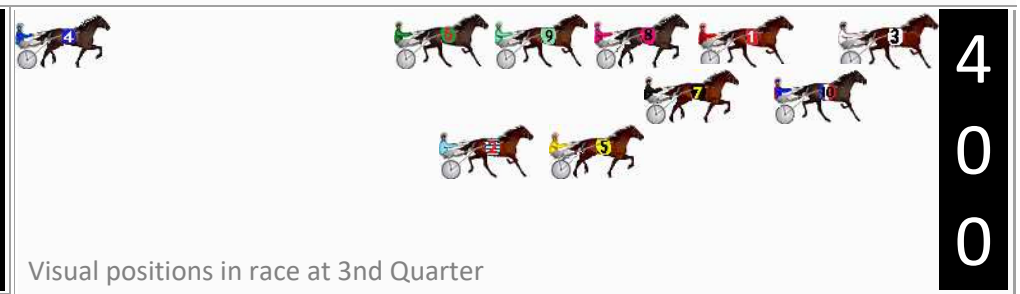

Pinjarra Race 7 Distance 2185m

Monday, 28 October 2024

Gross Time: 2:41.60 MileRate: 1:59.00 LeadTime: 44.40s First Qtr: 31.80s Second Qtr: 29.60s Third Qtr: 28.20s Fourth Qtr: 27.60s

DATA TABLE: 800 / 400 Posi's are position from leader and (how wide the horse was at that position)

No	Horse	Plc	Mar	800 Posi	400 Posi	Time	3rd Qtr	4th Qt
3	ZARA TINDALL	1	0.0m	0.0m (0)	0.0m (0)	2:41.60	28.20s	27.60s
10	SEAGRASS	2	3.5m	2.2m (1)	2.6m (1)	2:41.85	28.23s	27.66s
8	OUR LILIOU	3	4.4m	8.2m (0)	9.8m (0)	2:41.92	28.31s	27.23s
1	PECUNIOUS	4	5.1m	4.2m (0)	5.6m (0)	2:41.97	28.30s	27.57s
5	SWEET IVY	5	6.8m	10.4m (1)	11.6m (2)	2:42.09	28.28s	27.27s
2	GET THE BOOTH	6	9.1m	14.8m (1)	16.0m (2)	2:42.26	28.28s	27.13s
7	COURAGE OF LOMBO	7	19.9m	6.4m (1)	7.8m (1)	2:43.05	28.31s	28.43s
6	SECRET REACTION	8	28.1m	16.2m (0)	17.8m (0)	2:43.64	28.32s	28.31s
9	JOLTED CHARM	9	38.3m	12.2m (0)	13.8m (0)	2:44.38	28.33s	29.28s
4	DREAM CONTROL	10	243.8m	31.0m (0)	160.0m (0)	2:59.30	37.21s	33.35s

Finish Position and metres gained

First Arrow shows distance gain/loss from 2nd Qtr to 3rd Qtr, Second Arrow shows distance gain/loss from 3rd Qtr to Finish Blue arrow indicates best gain in these quarters.