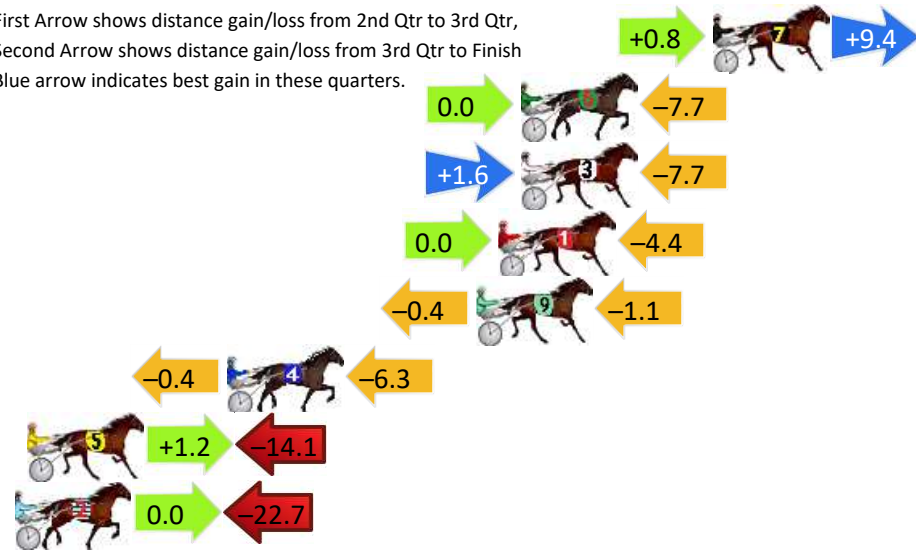

Pinjarra Race 6 Distance 2185m

Monday, 28 October 2024

Gross Time: 2:38.30 MileRate: 1:56.60 LeadTime: 41.50s First Qtr: 31.70s Second Qtr: 28.80s Third Qtr: 29.10s Fourth Qtr: 27.20s

DATA TABLE: 800 / 400 Posi's are position from leader and (how wide the horse was at that position)

No	Horse	Plc	Mar	800 Posi	400 Posi	Time	3rd Qtr	4th Qt
7	MIKIS BEACH	1	0.0m	10.2m (1)	9.4m (2)	2:38.30	29.02s	26.56s
6	CHACO EAGLE	2	7.7m	0.0m (0)	0.0m (0)	2:38.85	29.12s	27.72s
3	RONALD SCOTT	3	7.7m	1.6m (1)	0.0m (1)	2:38.85	29.01s	27.72s
1	ITS JUSTA SHOTAWAY	4	8.6m	4.2m (0)	4.2m (0)	2:38.92	29.11s	27.50s
9	HEZ SAM	5	9.5m	8.0m (0)	8.4m (0)	2:38.98	29.13s	27.27s
4	SPOIL THE PARTY	6	19.5m	12.8m (0)	13.2m (0)	2:39.70	29.14s	27.63s
5	ROMAN LEGION	7	27.5m	14.6m (1)	13.4m (2)	2:40.27	29.05s	28.15s
2	ELEPHANT ROCK	8	28.5m	5.8m (1)	5.8m (1)	2:40.34	29.15s	28.73s

Finish Position and metres gained

First Arrow shows distance gain/loss from 2nd Qtr to 3rd Qtr, Second Arrow shows distance gain/loss from 3rd Qtr to Finish
Blue arrow indicates best gain in these quarters.

800

Visual positions in race at 2nd Quarter