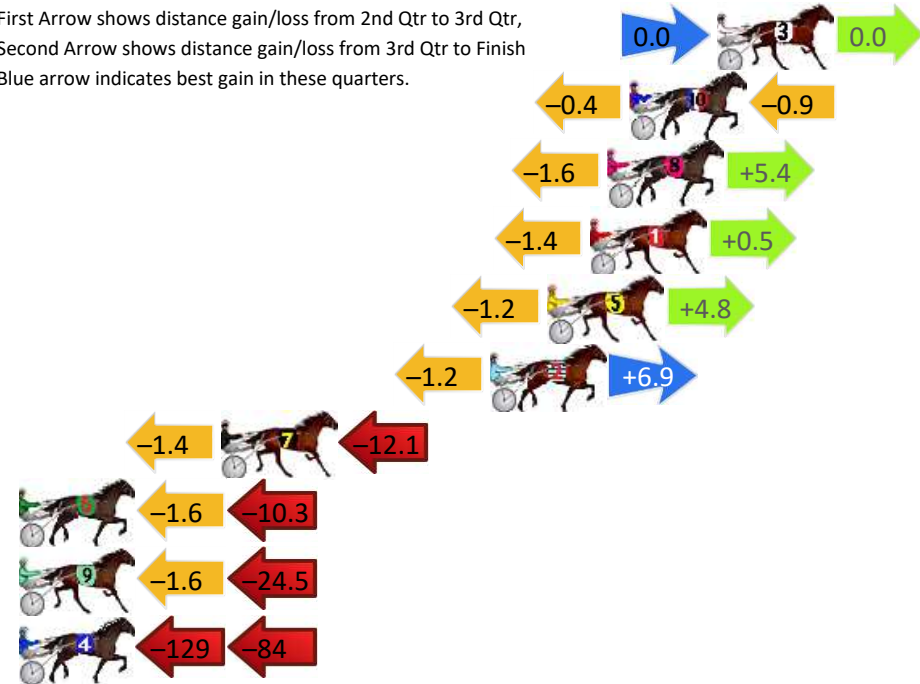

Pinjarra Race 7 Distance 2185m

Monday, 28 October 2024

Gross Time: 2:41.60 MileRate: 1:59.00 LeadTime: 44.40s First Qtr: 31.80s Second Qtr: 29.60s Third Qtr: 28.20s Fourth Qtr: 27.60s

DATA TABLE: 800 / 400 Posi's are position from leader and (how wide the horse was at that position)

No	Horse	Plc	Mar	800 Posi	400 Posi	Time	3rd Qtr	4th Qt
3	ZARA TINDALL	1	0.0m	0.0m (0)	0.0m (0)	2:41.60	28.20s	27.60s
10	SEAGRASS	2	3.5m	2.2m (1)	2.6m (1)	2:41.85	28.23s	27.66s
8	OUR LILIOU	3	4.4m	8.2m (0)	9.8m (0)	2:41.92	28.31s	27.23s
1	PECUNIOUS	4	5.1m	4.2m (0)	5.6m (0)	2:41.97	28.30s	27.57s
5	SWEET IVY	5	6.8m	10.4m (1)	11.6m (2)	2:42.09	28.28s	27.27s
2	GET THE BOOTH	6	9.1m	14.8m (1)	16.0m (2)	2:42.26	28.28s	27.13s
7	COURAGE OF LOMBO	7	19.9m	6.4m (1)	7.8m (1)	2:43.05	28.31s	28.43s
6	SECRET REACTION	8	28.1m	16.2m (0)	17.8m (0)	2:43.64	28.32s	28.31s
9	JOLTED CHARM	9	38.3m	12.2m (0)	13.8m (0)	2:44.38	28.33s	29.28s
4	DREAM CONTROL	10	243.8m	31.0m (0)	160.0m (0)	2:59.30	37.21s	33.35s

Finish Position and metres gained

First Arrow shows distance gain/loss from 2nd Qtr to 3rd Qtr, Second Arrow shows distance gain/loss from 3rd Qtr to Finish Blue arrow indicates best gain in these quarters.