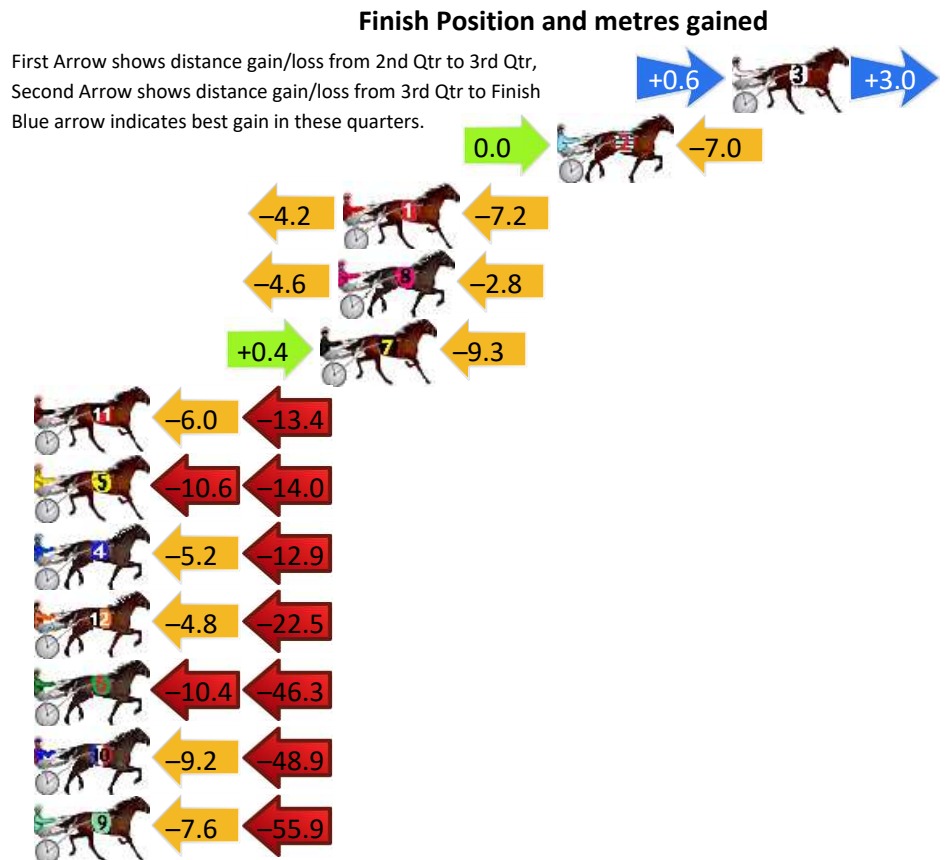

Pinjarra Race 2 Distance 2185m

Monday, 28 October 2024

Gross Time: 2:38.70 MileRate: 1:56.90 LeadTime: 42.30s First Qtr: 30.20s Second Qtr: 29.60s Third Qtr: 28.10s Fourth Qtr: 28.50s

DATA TABLE: 800 / 400 Posi's are position from leader and (how wide the horse was at that position)

No	Horse	Plc	Mar	800 Posi	400 Posi	Time	3rd Qtr	4th Qt
3	ICE COLD SAPPORO	1	0.0m	3.6m (1)	3.0m (1)	2:38.70	28.06s	28.29s
2	EVERYWHERE MAN	2	7.0m	0.0m (0)	0.0m (0)	2:39.22	28.10s	29.00s
1	MICKEY BE SWIFT	3	15.6m	4.2m (0)	8.4m (0)	2:39.87	28.39s	29.01s
8	CRUNCH THE NUMBERS	4	15.8m	8.4m (0)	13.0m (0)	2:39.88	28.42s	28.70s
7	WRITE RITE RIGHT	5	16.5m	7.6m (1)	7.2m (1)	2:39.94	28.07s	29.16s
11	SHOOBEE'S DOUBLE	6	38.2m	18.8m (2)	24.8m (3)	2:41.56	28.52s	29.45s
5	BUT JOE	7	41.4m	16.8m (0)	27.4m (0)	2:41.80	28.84s	29.49s
4	GIRL OF BRIGHTNESS	8	45.9m	27.8m (1)	33.0m (1)	2:42.14	28.46s	29.41s
12	AGENT ANDY	9	48.9m	21.6m (1)	26.4m (1)	2:42.36	28.43s	30.09s
6	SIR WILLOUGHBY	10	68.7m	12.0m (1)	22.4m (1)	2:43.84	28.81s	31.78s
10	LUNAR MISS	11	70.9m	12.8m (0)	22.0m (0)	2:44.01	28.72s	31.96s
9	BY ROYAL COMMAND	12	78.1m	14.6m (2)	22.2m (2)	2:44.55	28.61s	32.46s