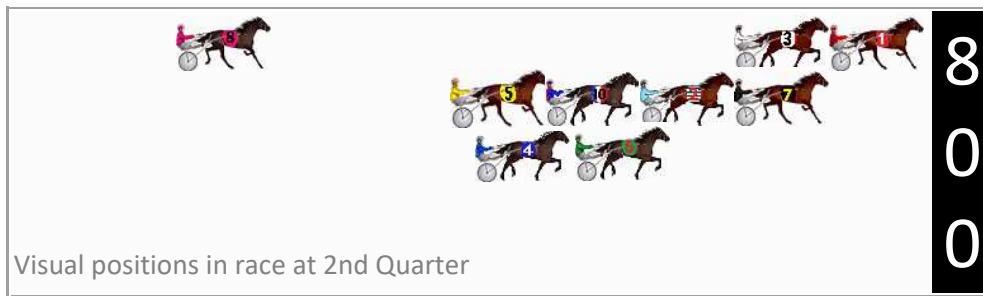

NoHorse	Plc	Mar	800 Posi	400 Posi	Time	3rd Qtr	4th Qt
10 BEEFOUR BACARDI	1	0.0m	11.4m (1)	7.6m (2)	2:42.30	29.53s	30.81s
4 SELLUNE	2	2.9m	14.2m (2)	0.0m (0)	2:42.54	28.71s	31.63s
1 MRIYA DREAM	3	18.4m	0.0m (0)	7.0m (0)	2:43.81	30.31s	32.29s
5 ABUNDANCE	4	26.4m	15.2m (1)	28.0m (0)	2:44.47	30.78s	31.28s
2 SUNNYS LITTLE ROSE	5	30.0m	7.6m (1)	11.0m (1)	2:44.76	30.02s	32.88s
3 DREAMBIGAIMHIGH	6	43.0m	3.8m (0)	16.4m (0)	2:45.83	30.71s	33.48s
6 HEZA WHIZARD	7	59.7m	10.2m (2)	18.8m (1)	2:47.20	30.37s	34.59s
7 ELISH STAR	8	68.1m	3.8m (1)	22.0m (0)	2:47.89	31.09s	35.00s
8 TRIXY NIXIE	9	195.9m	26.2m (0)	110.0m (0)	2:58.38	36.00s	38.11s

Finish Position and metres gained

First Arrow shows distance gain/loss from 2nd Qtr to 3rd Qtr, Second Arrow shows distance gain/loss from 3rd Qtr to Finish Blue arrow indicates best gain in these quarters.