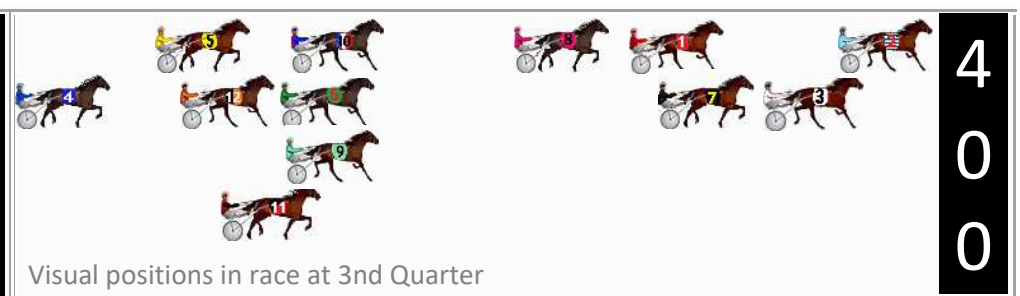

Pinjarra Race 2 Distance 2185m

Monday, 28 October 2024

Gross Time: 2:38.70 MileRate: 1:56.90 LeadTime: 42.30s First Qtr: 30.20s Second Qtr: 29.60s Third Qtr: 28.10s Fourth Qtr: 28.50s

DATA TABLE: 800 / 400 Posi's are position from leader and (how wide the horse was at that position)

No	Horse	Plc	Mar	800 Posi	400 Posi	Time	3rd Qtr	4th Qt
3	ICE COLD SAPPORO	1	0.0m	3.6m (1)	3.0m (1)	2:38.70	28.06s	28.29s
2	EVERYWHERE MAN	2	7.0m	0.0m (0)	0.0m (0)	2:39.22	28.10s	29.00s
1	MICKEY BE SWIFT	3	15.6m	4.2m (0)	8.4m (0)	2:39.87	28.39s	29.01s
8	CRUNCH THE NUMBERS	4	15.8m	8.4m (0)	13.0m (0)	2:39.88	28.42s	28.70s
7	WRITE RITE RIGHT	5	16.5m	7.6m (1)	7.2m (1)	2:39.94	28.07s	29.16s
11	SHOOBEE'S DOUBLE	6	38.2m	18.8m (2)	24.8m (3)	2:41.56	28.52s	29.45s
5	BUT JOE	7	41.4m	16.8m (0)	27.4m (0)	2:41.80	28.84s	29.49s
4	GIRL OF BRIGHTNESS	8	45.9m	27.8m (1)	33.0m (1)	2:42.14	28.46s	29.41s
12	AGENT ANDY	9	48.9m	21.6m (1)	26.4m (1)	2:42.36	28.43s	30.09s
6	SIR WILLOUGHBY	10	68.7m	12.0m (1)	22.4m (1)	2:43.84	28.81s	31.78s
10	LUNAR MISS	11	70.9m	12.8m (0)	22.0m (0)	2:44.01	28.72s	31.96s
9	BY ROYAL COMMAND	12	78.1m	14.6m (2)	22.2m (2)	2:44.55	28.61s	32.46s