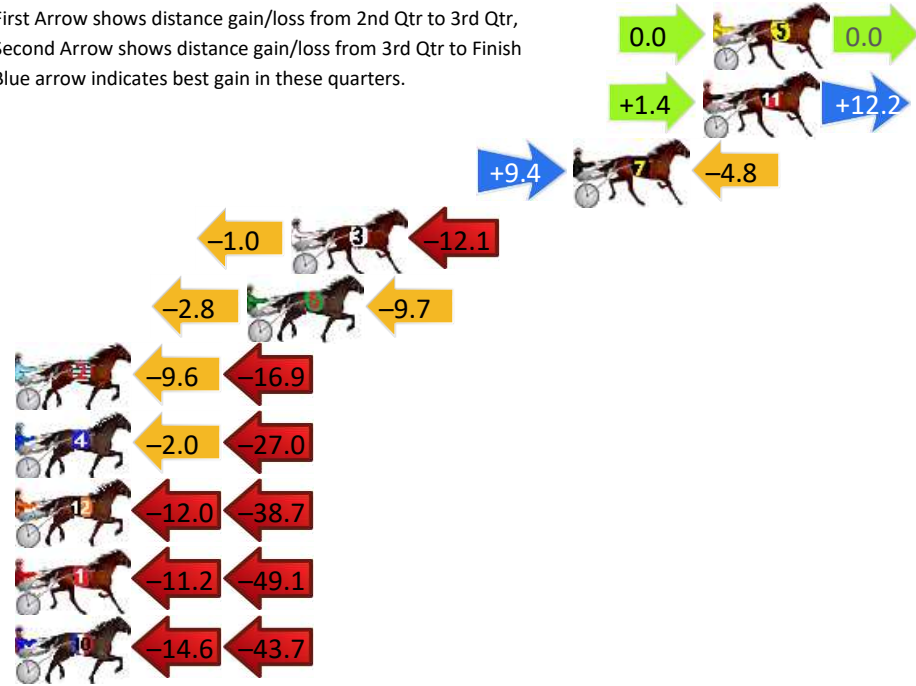

No	Horse	Plc	Mar	800 Posi	400 Posi	Time	3rd Qtr	4th Qt
9	RUNNINGONEMPTY	1	0.0m	6.0m (1)	1.0m (2)	1:58.50	28.84s	28.13s
11	CASTELLA DELLACQUA	2	4.1m	14.8m (1)	6.8m (3)	1:58.80	28.63s	28.01s
8	SPRING LINE	3	8.3m	9.0m (0)	7.8m (0)	1:59.12	29.12s	28.24s
1	CHAMBRAY	4	17.0m	4.6m (0)	4.0m (0)	1:59.76	29.17s	29.11s
4	TRIGWELL ROAD	5	18.2m	0.0m (0)	0.0m (0)	1:59.85	29.22s	29.48s
6	WALL STREET GIRL	6	19.8m	21.4m (1)	13.4m (2)	1:59.97	28.64s	28.65s
7	ALTA QUEEN	7	21.3m	19.8m (0)	12.0m (0)	2:00.08	28.66s	28.85s
3	AUCKLAND JET	8	35.9m	34.2m (0)	16.4m (1)	2:01.16	27.95s	29.57s
10	HEAVENLY WAGE	9	37.8m	10.0m (1)	8.2m (2)	2:01.30	29.11s	30.28s
5	VELOCYPEDE	10	50.6m	23.0m (2)	19.0m (0)	2:02.25	28.95s	30.42s
2	OUR VINNIE	11	56.8m	2.0m (1)	4.6m (1)	2:02.71	29.45s	31.86s

Pinjarra Race 10 Distance 2185m

Monday, 28 October 2024

Gross Time: 2:38.30 MileRate: 1:56.60 LeadTime: 42.30s First Qtr: 31.30s Second Qtr: 28.00s Third Qtr: 28.20s Fourth Qtr: 28.50s

DATA TABLE: 800 / 400 Posi's are position from leader and (how wide the horse was at that position)

No	Horse	Plc	Mar	800 Posi	400 Posi	Time	3rd Qtr	4th Qt
5	FRANKLIN DELANO	1	0.0m	0.0m (0)	0.0m (0)	2:38.30	28.20s	28.50s
11	SEA FURY	2	0.4m	14.0m (1)	12.6m (0)	2:38.33	28.11s	27.64s
7	GOODTIME LOUIS	3	5.6m	10.2m (1)	0.8m (1)	2:38.72	27.54s	28.84s
3	MONEY TIME MADNESS	4	16.9m	3.8m (0)	4.8m (0)	2:39.56	28.27s	29.36s
6	SUKHOVEY WINDSTORM	5	18.7m	6.2m (1)	9.0m (1)	2:39.70	28.39s	29.19s
2	ALL ABOUT AMERICA	6	43.5m	17.0m (0)	26.6m (1)	2:41.56	28.87s	29.70s
4	LOW FLYIN	7	47.2m	18.2m (1)	20.2m (2)	2:41.83	28.33s	30.41s
12	KEAYANG JIGSAW	8	52.9m	2.2m (1)	14.2m (1)	2:42.26	29.03s	31.24s
1	DEVILS COURAGE	9	68.7m	8.4m (0)	19.6m (0)	2:43.44	28.97s	31.98s
10	ROCK THE BANK	10	70.9m	12.6m (0)	27.2m (0)	2:43.61	29.21s	31.60s

Finish Position and metres gained

First Arrow shows distance gain/loss from 2nd Qtr to 3rd Qtr, Second Arrow shows distance gain/loss from 3rd Qtr to Finish
Blue arrow indicates best gain in these quarters.