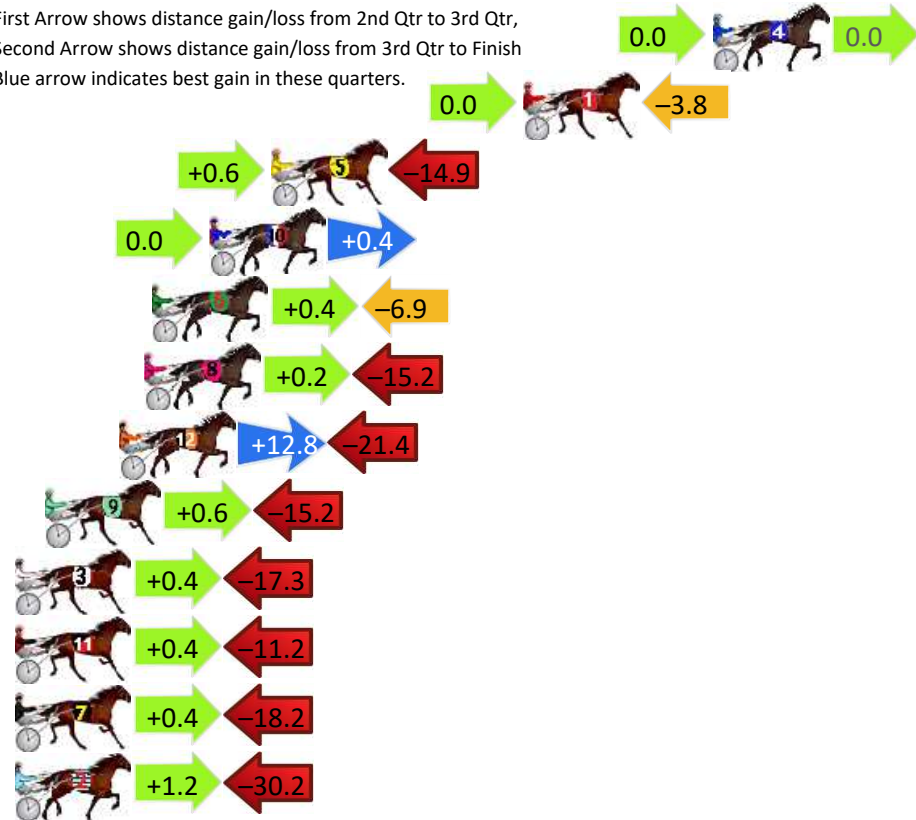

No	Horse	Plc	Mar	800 Posi	400 Posi	Time	3rd Qtr	4th Qt
3	ICE COLD SAPPORO	1	0.0m	3.6m (1)	3.0m (1)	2:38.70	28.06s	28.29s
2	EVERYWHERE MAN	2	7.0m	0.0m (0)	0.0m (0)	2:39.22	28.10s	29.00s
1	MICKEY BE SWIFT	3	15.6m	4.2m (0)	8.4m (0)	2:39.87	28.39s	29.01s
8	CRUNCH THE NUMBERS	4	15.8m	8.4m (0)	13.0m (0)	2:39.88	28.42s	28.70s
7	WRITE RITE RIGHT	5	16.5m	7.6m (1)	7.2m (1)	2:39.94	28.07s	29.16s
11	SHOOBEE'S DOUBLE	6	38.2m	18.8m (2)	24.8m (3)	2:41.56	28.52s	29.45s
5	BUT JOE	7	41.4m	16.8m (0)	27.4m (0)	2:41.80	28.84s	29.49s
4	GIRL OF BRIGHTNESS	8	45.9m	27.8m (1)	33.0m (1)	2:42.14	28.46s	29.41s
12	AGENT ANDY	9	48.9m	21.6m (1)	26.4m (1)	2:42.36	28.43s	30.09s
6	SIR WILLOUGHBY	10	68.7m	12.0m (1)	22.4m (1)	2:43.84	28.81s	31.78s
10	LUNAR MISS	11	70.9m	12.8m (0)	22.0m (0)	2:44.01	28.72s	31.96s
9	BY ROYAL COMMAND	12	78.1m	14.6m (2)	22.2m (2)	2:44.55	28.61s	32.46s

Pinjarra Race 3 Distance 1684m

Monday, 28 October 2024

Gross Time: 2:03.30 MileRate: 1:57.80 LeadTime: 5.70s First Qtr: 29.20s Second Qtr: 31.00s Third Qtr: 29.20s Fourth Qtr: 28.20s

DATA TABLE: 800 / 400 Posi's are position from leader and (how wide the horse was at that position)

Finish Position and metres gained

First Arrow shows distance gain/loss from 2nd Qtr to 3rd Qtr, Second Arrow shows distance gain/loss from 3rd Qtr to Finish. Blue arrow indicates best gain in these quarters.