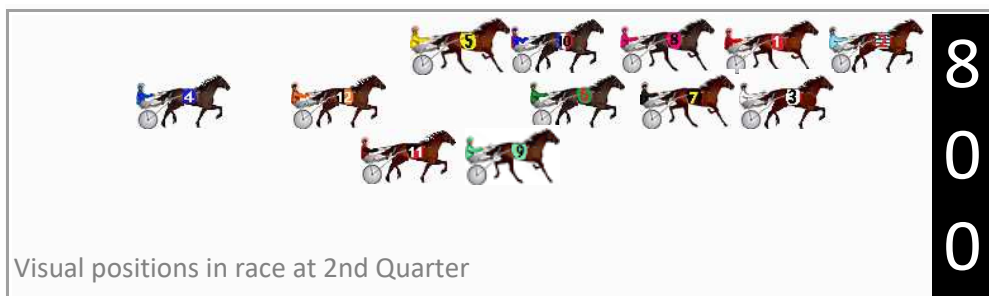

Pinjarra Race 2 Distance 2185m

Monday, 28 October 2024

Gross Time: 2:38.70 MileRate: 1:56.90 LeadTime: 42.30s First Qtr: 30.20s Second Qtr: 29.60s Third Qtr: 28.10s Fourth Qtr: 28.50s

DATA TABLE: 800 / 400 Posi's are position from leader and (how wide the horse was at that position)

No	Horse	Plc	Mar	800 Posi	400 Posi	Time	3rd Qtr	4th Qt
3	ICE COLD SAPPORO	1	0.0m	3.6m (1)	3.0m (1)	2:38.70	28.06s	28.29s
2	EVERYWHERE MAN	2	7.0m	0.0m (0)	0.0m (0)	2:39.22	28.10s	29.00s
1	MICKEY BE SWIFT	3	15.6m	4.2m (0)	8.4m (0)	2:39.87	28.39s	29.01s
8	CRUNCH THE NUMBERS	4	15.8m	8.4m (0)	13.0m (0)	2:39.88	28.42s	28.70s
7	WRITE RITE RIGHT	5	16.5m	7.6m (1)	7.2m (1)	2:39.94	28.07s	29.16s
11	SHOOBEE'S DOUBLE	6	38.2m	18.8m (2)	24.8m (3)	2:41.56	28.52s	29.45s
5	BUT JOE	7	41.4m	16.8m (0)	27.4m (0)	2:41.80	28.84s	29.49s
4	GIRL OF BRIGHTNESS	8	45.9m	27.8m (1)	33.0m (1)	2:42.14	28.46s	29.41s
12	AGENT ANDY	9	48.9m	21.6m (1)	26.4m (1)	2:42.36	28.43s	30.09s
6	SIR WILLOUGHBY	10	68.7m	12.0m (1)	22.4m (1)	2:43.84	28.81s	31.78s
10	LUNAR MISS	11	70.9m	12.8m (0)	22.0m (0)	2:44.01	28.72s	31.96s
9	BY ROYAL COMMAND	12	78.1m	14.6m (2)	22.2m (2)	2:44.55	28.61s	32.46s