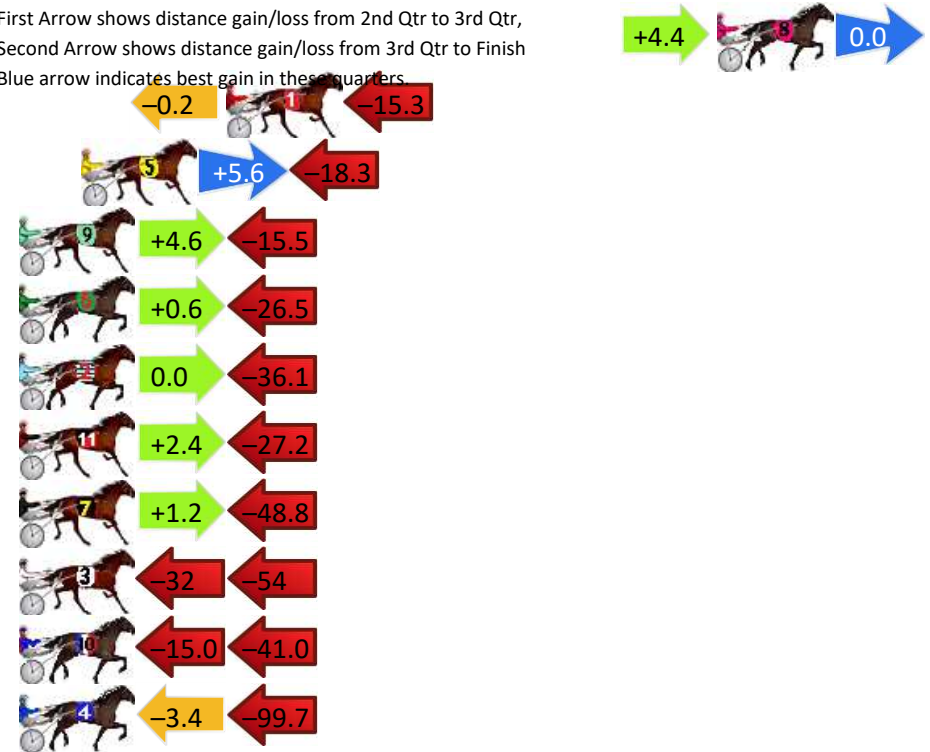

Pinjarra Race 8 Distance 2631m

Monday, 28 October 2024

Gross Time: 3:10.40 MileRate: 1:55.60 LeadTime: 77.10s First Qtr: 29.20s Second Qtr: 28.10s Third Qtr: 28.30s Fourth Qtr: 27.70s

DATA TABLE: 800 / 400 Posi's are position from leader and (how wide the horse was at that position)

No	Horse	Plc	Mar	800 Posi	400 Posi	Time	3rd Qtr	4th Qt
8	GEE HEZA SPORT	1	0.0m	4.4m (1)	0.0m (1)	3:10.40	27.99s	27.70s
1	CALIENTE	2	19.7m	4.2m (0)	4.4m (0)	3:11.84	28.33s	28.75s
5	BELLISSIMO ACQUISTO	3	25.5m	12.8m (1)	7.2m (2)	3:12.26	27.92s	28.96s
9	SOHO SANTORINI	4	28.3m	17.4m (1)	12.8m (1)	3:12.46	27.99s	28.77s
6	CHEDDAR IS BETTER	5	34.7m	8.8m (0)	8.2m (1)	3:12.93	28.28s	29.52s
2	NORTHVIEW DANCE	6	36.1m	0.0m (0)	0.0m (0)	3:13.03	28.33s	30.19s
11	PAROQUET	7	46.2m	21.4m (1)	19.0m (0)	3:13.77	28.15s	29.57s
7	THE WILDCARD	8	60.4m	12.8m (0)	11.6m (0)	3:14.80	28.25s	31.06s
3	MY LITTLE BIG MAN	9	93.9m	8.6m (1)	40.0m (0)	3:17.24	30.53s	31.41s
10	MACHLANI	10	121.0m	65.0m (0)	80.0m (0)	3:19.22	29.37s	30.52s
4	ISAIDBOO	11	123.7m	20.6m (0)	24.0m (1)	3:19.41	28.61s	34.57s

Finish Position and metres gained

First Arrow shows distance gain/loss from 2nd Qtr to 3rd Qtr, Second Arrow shows distance gain/loss from 3rd Qtr to Finish
Blue arrow indicates best gain in these quarters