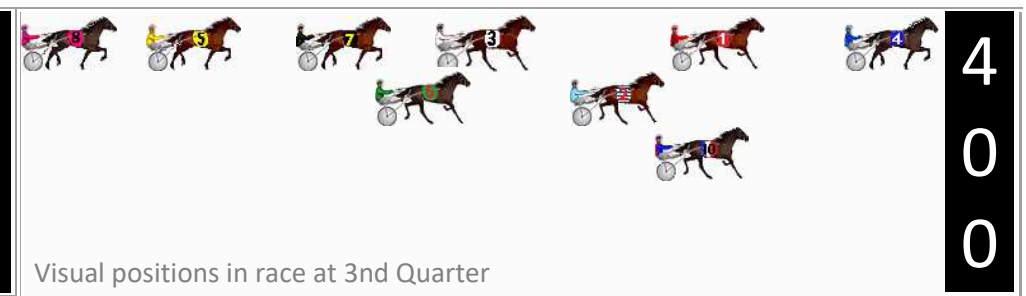

NoHorse	Plc	Mar	800 Posi	400 Posi	Time	3rd Qtr	4th Qt
10 BEEFOUR BACARDI	1	0.0m	11.4m (1)	7.6m (2)	2:42.30	29.53s	30.81s
4 SELLUNE	2	2.9m	14.2m (2)	0.0m (0)	2:42.54	28.71s	31.63s
1 MRIYA DREAM	3	18.4m	0.0m (0)	7.0m (0)	2:43.81	30.31s	32.29s
5 ABUNDANCE	4	26.4m	15.2m (1)	28.0m (0)	2:44.47	30.78s	31.28s
2 SUNNYS LITTLE ROSE	5	30.0m	7.6m (1)	11.0m (1)	2:44.76	30.02s	32.88s
3 DREAMBIGAIMHIGH	6	43.0m	3.8m (0)	16.4m (0)	2:45.83	30.71s	33.48s
6 HEZA WHIZARD	7	59.7m	10.2m (2)	18.8m (1)	2:47.20	30.37s	34.59s
7 ELISH STAR	8	68.1m	3.8m (1)	22.0m (0)	2:47.89	31.09s	35.00s
8 TRIXY NIXIE	9	195.9m	26.2m (0)	110.0m (0)	2:58.38	36.00s	38.11s

Finish Position and metres gained

First Arrow shows distance gain/loss from 2nd Qtr to 3rd Qtr, Second Arrow shows distance gain/loss from 3rd Qtr to Finish Blue arrow indicates best gain in these quarters.