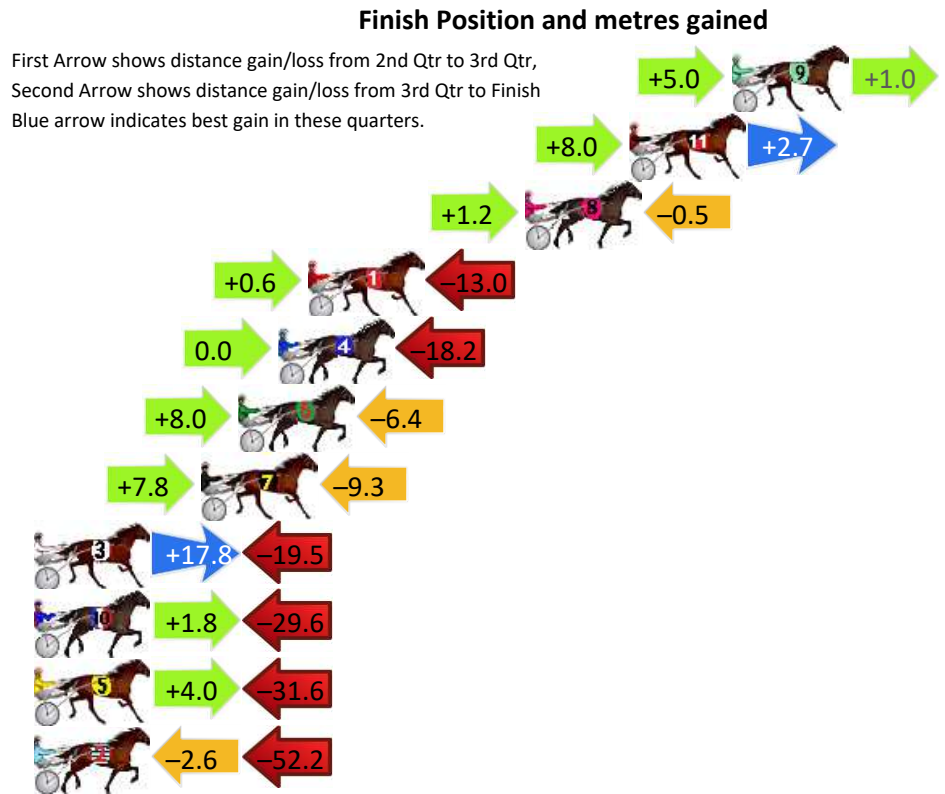

Pinjarra Race 9 Distance 1684m

Monday, 28 October 2024

Gross Time: 1:58.50 MileRate: 1:53.30 LeadTime: 5.30s First Qtr: 28.50s Second Qtr: 27.30s Third Qtr: 29.20s Fourth Qtr: 28.20s

DATA TABLE: 800 / 400 Posi's are position from leader and (how wide the horse was at that position)

No	Horse	Plc	Mar	800 Posi	400 Posi	Time	3rd Qtr	4th Qt
9	RUNNINGONEMPTY	1	0.0m	6.0m (1)	1.0m (2)	1:58.50	28.84s	28.13s
11	CASTELLA DELLACQUA	2	4.1m	14.8m (1)	6.8m (3)	1:58.80	28.63s	28.01s
8	SPRING LINE	3	8.3m	9.0m (0)	7.8m (0)	1:59.12	29.12s	28.24s
1	CHAMBRAY	4	17.0m	4.6m (0)	4.0m (0)	1:59.76	29.17s	29.11s
4	TRIGWELL ROAD	5	18.2m	0.0m (0)	0.0m (0)	1:59.85	29.22s	29.48s
6	WALL STREET GIRL	6	19.8m	21.4m (1)	13.4m (2)	1:59.97	28.64s	28.65s
7	ALTA QUEEN	7	21.3m	19.8m (0)	12.0m (0)	2:00.08	28.66s	28.85s
3	AUCKLAND JET	8	35.9m	34.2m (0)	16.4m (1)	2:01.16	27.95s	29.57s
10	HEAVENLY WAGE	9	37.8m	10.0m (1)	8.2m (2)	2:01.30	29.11s	30.28s
5	VELOCYPEDE	10	50.6m	23.0m (2)	19.0m (0)	2:02.25	28.95s	30.42s
2	OUR VINNIE	11	56.8m	2.0m (1)	4.6m (1)	2:02.71	29.45s	31.86s