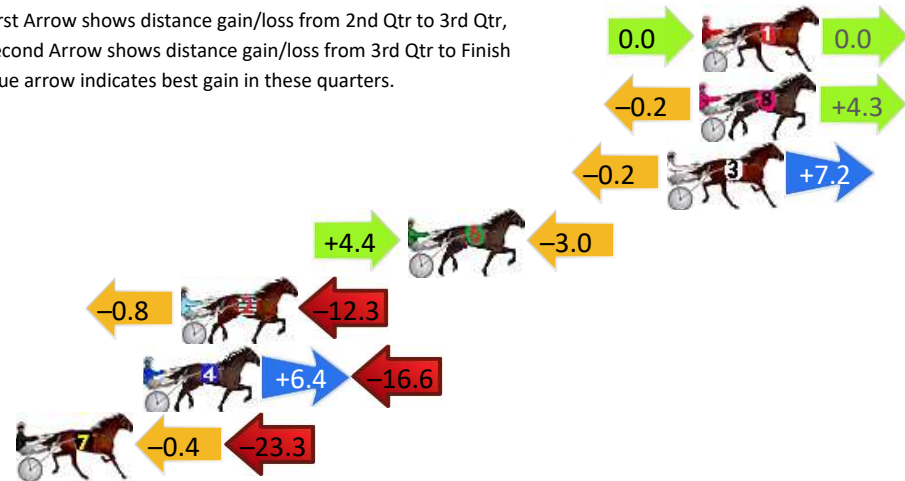

Finish Position and metres gained

First Arrow shows distance gain/loss from 2nd Qtr to 3rd Qtr, Second Arrow shows distance gain/loss from 3rd Qtr to Finish. Blue arrow indicates best gain in these quarters.

800

Visual positions in race at 2nd Quarter

400

Visual positions in race at 3rd Quarter

Pinjarra Race 4 Distance 2185m

Monday, 28 October 2024

Gross Time: 2:41.50 MileRate: 1:59.00 LeadTime: 41.50s First Qtr: 30.10s Second Qtr: 28.70s Third Qtr: 30.90s Fourth Qtr: 30.30s

DATA TABLE: 800 / 400 Posi's are position from leader and (how wide the horse was at that position)

No	Horse	Plc	Mar	800 Posi	400 Posi	Time	3rd Qtr	4th Qt
1	SOUNDS TREACHEROUS	1	0.0m	0.0m (0)	0.0m (0)	2:41.50	30.90s	30.30s
8	MARLEDIE	2	0.1m	4.2m (0)	4.4m (0)	2:41.51	30.91s	29.98s
3	IDEALINCIDER	3	1.4m	8.4m (0)	8.6m (0)	2:41.61	30.91s	29.76s
6	SONGSTER	4	11.8m	13.2m (0)	8.8m (3)	2:42.44	30.57s	30.53s
2	DELIGHTABLE	5	20.9m	7.8m (1)	8.6m (1)	2:43.16	30.97s	31.23s
4	LOWLANDS BEACH BOY	6	22.4m	12.2m (1)	5.8m (2)	2:43.28	30.43s	31.55s
7	THINGS CHANGE	7	27.5m	3.8m (1)	4.2m (1)	2:43.68	30.95s	32.06s

Finish Position and metres gained

First Arrow shows distance gain/loss from 2nd Qtr to 3rd Qtr, Second Arrow shows distance gain/loss from 3rd Qtr to Finish Blue arrow indicates best gain in these quarters.