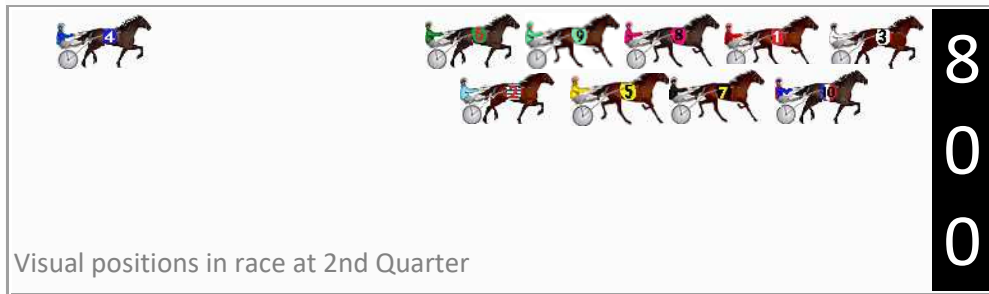

Pinjarra Race 7 Distance 2185m

Monday, 28 October 2024

Gross Time: 2:41.60 MileRate: 1:59.00 LeadTime: 44.40s First Qtr: 31.80s Second Qtr: 29.60s Third Qtr: 28.20s Fourth Qtr: 27.60s

DATA TABLE: 800 / 400 Posi's are position from leader and (how wide the horse was at that position)

No	Horse	Plc	Mar	800 Posi	400 Posi	Time	3rd Qtr	4th Qt
3	ZARA TINDALL	1	0.0m	0.0m (0)	0.0m (0)	2:41.60	28.20s	27.60s
10	SEAGRASS	2	3.5m	2.2m (1)	2.6m (1)	2:41.85	28.23s	27.66s
8	OUR LILIOU	3	4.4m	8.2m (0)	9.8m (0)	2:41.92	28.31s	27.23s
1	PECUNIOUS	4	5.1m	4.2m (0)	5.6m (0)	2:41.97	28.30s	27.57s
5	SWEET IVY	5	6.8m	10.4m (1)	11.6m (2)	2:42.09	28.28s	27.27s
2	GET THE BOOTH	6	9.1m	14.8m (1)	16.0m (2)	2:42.26	28.28s	27.13s
7	COURAGE OF LOMBO	7	19.9m	6.4m (1)	7.8m (1)	2:43.05	28.31s	28.43s
6	SECRET REACTION	8	28.1m	16.2m (0)	17.8m (0)	2:43.64	28.32s	28.31s
9	JOLTED CHARM	9	38.3m	12.2m (0)	13.8m (0)	2:44.38	28.33s	29.28s
4	DREAM CONTROL	10	243.8m	31.0m (0)	160.0m (0)	2:59.30	37.21s	33.35s

Finish Position and metres gained

First Arrow shows distance gain/loss from 2nd Qtr to 3rd Qtr, Second Arrow shows distance gain/loss from 3rd Qtr to Finish Blue arrow indicates best gain in these quarters.