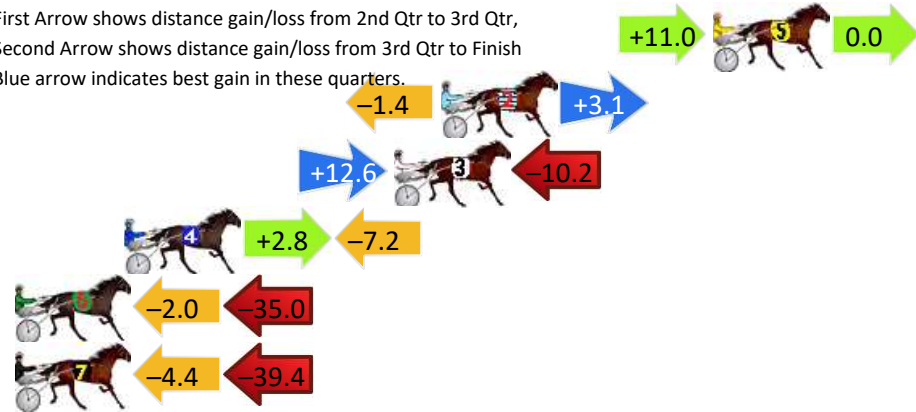

Finish Position and metres gained

First Arrow shows distance gain/loss from 2nd Qtr to 3rd Qtr, Second Arrow shows distance gain/loss from 3rd Qtr to Finish Blue arrow indicates best gain in these quarters.

8
0
0

Visual positions in race at 2nd Quarter

4
0
0

Visual positions in race at 3rd Quarter

Pinjarra Race 4 Distance 2185m

Monday, 26 February 2024

Gross Time: 2:43.80 MileRate: 2:00.70 LeadTime: 42.30s First Qtr: 31.10s Second Qtr: 29.90s Third Qtr: 30.30s Fourth Qtr: 30.20s

DATA TABLE: 800 / 400 Posi's are position from leader and (how wide the horse was at that position)

NoHorse	Plc	Mar	800 Posi	400 Posi	Time	3rd Qtr	4th Qt
5 ADDA LOMBO	1	0.0m	11.0m (1)	0.0m (1)	2:43.80	29.47s	30.20s
2 LUCY HELEN	2	10.9m	12.6m (0)	14.0m (1)	2:44.66	30.40s	29.97s
3 CINDYS SECRET	3	12.8m	15.2m (1)	2.6m (2)	2:44.81	29.35s	30.97s
4 SWEET ROSEY	4	23.6m	19.2m (0)	16.4m (0)	2:45.67	30.09s	30.74s
6 PANDORAS ART	5	37.0m	0.0m (0)	2.0m (0)	2:46.73	30.45s	32.83s
7 MOSCATO ROSE	6	50.4m	6.6m (1)	11.0m (0)	2:47.79	30.64s	33.16s