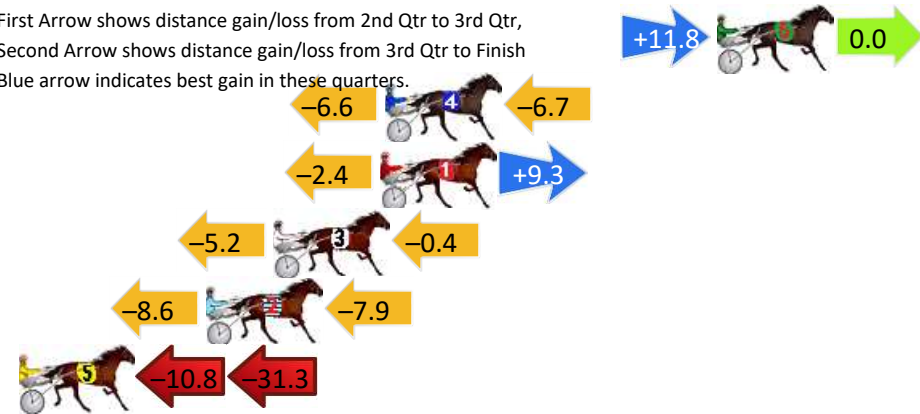

Finish Position and metres gained

First Arrow shows distance gain/loss from 2nd Qtr to 3rd Qtr,
Second Arrow shows distance gain/loss from 3rd Qtr to Finish
Blue arrow indicates best gain in these quarters.

Pinjarra Race 2 Distance 1684m

Monday, 26 February 2024

Gross Time: 2:03.80 MileRate: 1:58.30 LeadTime: 5.70s First Qtr: 27.70s Second Qtr: 31.10s Third Qtr: 29.00s Fourth Qtr: 30.30s

DATA TABLE: 800 / 400 Posi's are position from leader and (how wide the horse was at that position)

Finish Position and metres gained

First Arrow shows distance gain/loss from 2nd Qtr to 3rd Qtr, Second Arrow shows distance gain/loss from 3rd Qtr to Finish. Blue arrow indicates best gain in these quarters.