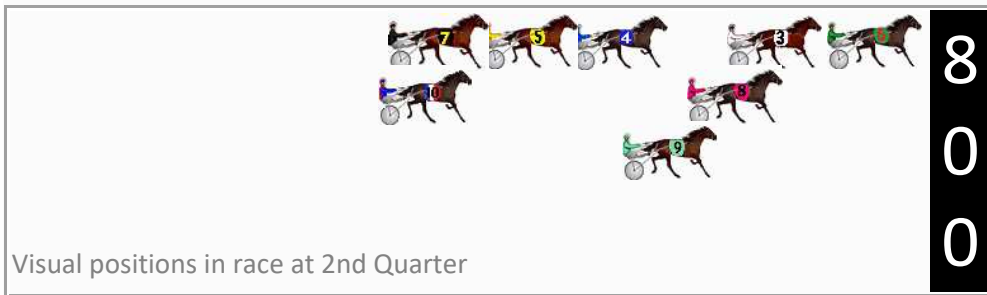

Visual positions in race at 3rd Quarter

Pinjarra Race 9 Distance 1177m

Monday, 26 February 2024

Gross Time: 1:23.00 MileRate: 1:53.45 LeadTime: 25.40s First Qtr: 0.00s Second Qtr: 0.00s Third Qtr: 29.30s Fourth Qtr: 28.30s

DATA TABLE: 800 / 400 Posi's are position from leader and (how wide the horse was at that position)

NoHorse	Plc	Mar	800 Posi	400 Posi	Time	3rd Qtr	4th Qt
6 BRODIE BOY	1	0.0m	0.0m (0)	0.0m (0)	1:23.00	29.30s	28.30s
3 PRECOCIOUS LADY	2	1.1m	4.0m (0)	3.8m (0)	1:23.08	29.28s	28.11s
8 COLORADO BANNER	3	2.7m	5.6m (1)	0.2m (1)	1:23.20	28.92s	28.48s
4 DOCTOR CATHERINE	4	4.3m	10.2m (0)	7.8m (0)	1:23.32	29.12s	28.05s
5 STAR LILLY	5	6.9m	13.8m (0)	5.4m (1)	1:23.51	28.70s	28.41s
9 ATOMIC FEEL	6	7.4m	8.2m (2)	0.8m (2)	1:23.55	28.78s	28.76s
7 BEALAWYER	7	7.6m	17.6m (0)	10.2m (1)	1:23.57	28.77s	28.12s
10 MAGIC EYE MICK	8	126.1m	18.0m (1)	75.0m (0)	1:32.38	33.44s	31.90s

Finish Position and metres gained

First Arrow shows distance gain/loss from 2nd Qtr to 3rd Qtr, Second Arrow shows distance gain/loss from 3rd Qtr to Finish
Blue arrow indicates best gain in these quarters.

Visual positions in race at 2nd Quarter