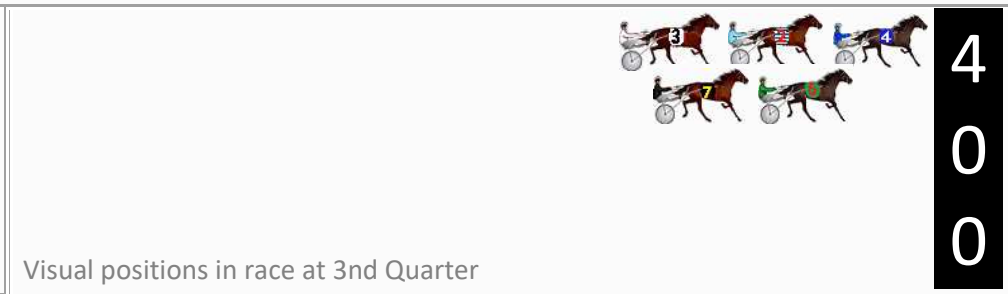

Pinjarra Race 7 Distance 1177m

Monday, 26 February 2024

Gross Time: 1:21.20 MileRate: 1:51.00 LeadTime: 26.00s First Qtr: 0.00s Second Qtr: 0.00s Third Qtr: 28.30s Fourth Qtr: 26.90s

DATA TABLE: 800 / 400 Posi's are position from leader and (how wide the horse was at that position)

NoHorse	Plc	Mar	800 Posi	400 Posi	Time	3rd Qtr	4th Qt
4 ROCKNROLL SASS	1	0.0m	0.0m (0)	0.0m (0)	1:21.20	28.30s	26.90s
2 YANKEE LINCOLN	2	5.0m	4.0m (0)	4.2m (0)	1:21.55	28.32s	26.95s
7 HEAVENLY WAGE	3	6.0m	7.8m (1)	7.2m (1)	1:21.63	28.26s	26.82s
6 AZTERIAN	4	7.5m	3.8m (1)	3.0m (1)	1:21.73	28.25s	27.20s
3 GOOD TIMES AHEAD	5	14.6m	8.2m (0)	8.6m (0)	1:22.23	28.34s	27.30s

Finish Position and metres gained

First Arrow shows distance gain/loss from 2nd Qtr to 3rd Qtr,
Second Arrow shows distance gain/loss from 3rd Qtr to Finish
Blue arrow indicates best gain in these quarters.