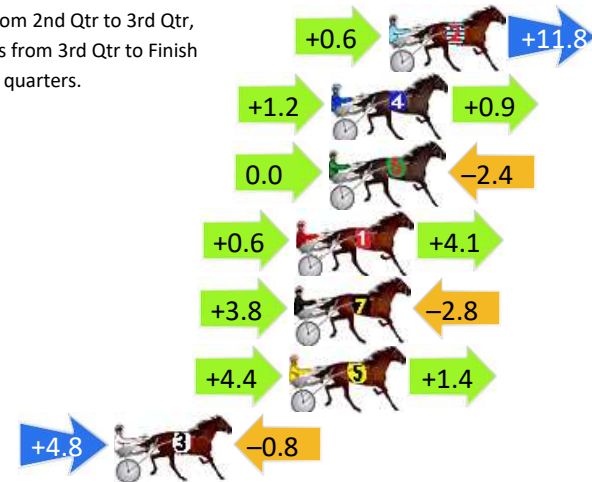

Finish Position and metres gained

First Arrow shows distance gain/loss from 2nd Qtr to 3rd Qtr, Second Arrow shows distance gain/loss from 3rd Qtr to Finish. Blue arrow indicates best gain in these quarters.

8
0
0

Visual positions in race at 2nd Quarter

4
0
0

Visual positions in race at 3rd Quarter

Pinjarra Race 3 Distance 1177m

Monday, 26 February 2024

Gross Time: 1:24.10 MileRate: 1:55.00 LeadTime: 26.60s First Qtr: 0.00s Second Qtr: 0.00s Third Qtr: 28.80s Fourth Qtr: 28.70s

DATA TABLE: 800 / 400 Posi's are position from leader and (how wide the horse was at that position)

NoHorse	Plc	Mar	800 Posi	400 Posi	Time	3rd Qtr	4th Qt	
2	TIMES TICKIN	1	0.0m	12.4m (0)	11.8m (0)	1:24.10	28.76s	27.86s
4	CUTTING ROSES	2	2.3m	4.4m (0)	3.2m (0)	1:24.27	28.71s	28.64s
6	SCUTTLEBUTT	3	2.4m	0.0m (0)	0.0m (1)	1:24.28	28.80s	28.87s
1	ELEPHANT ROCK	4	3.7m	8.4m (0)	7.8m (0)	1:24.38	28.76s	28.41s
7	JUSTMOREBLING	5	3.8m	4.8m (1)	1.0m (2)	1:24.39	28.53s	28.90s
5	MANGO TANGO	6	4.0m	9.8m (1)	5.4m (2)	1:24.40	28.49s	28.60s
3	LUCIENNE	7	11.0m	15.0m (1)	10.2m (1)	1:24.93	28.46s	28.76s

Finish Position and metres gained

First Arrow shows distance gain/loss from 2nd Qtr to 3rd Qtr, Second Arrow shows distance gain/loss from 3rd Qtr to Finish Blue arrow indicates best gain in these quarters.