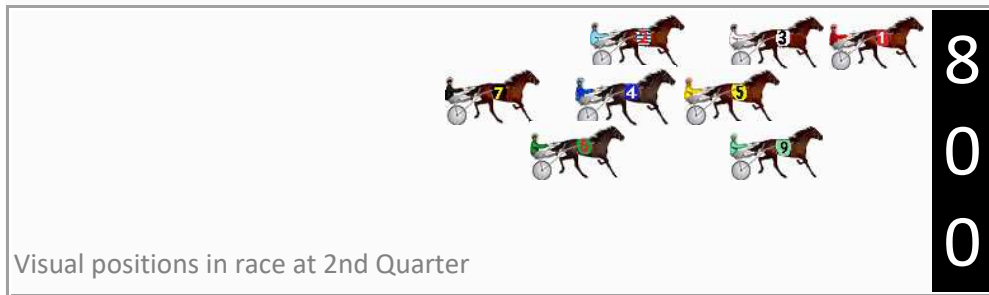

Finish Position and metres gained

First Arrow shows distance gain/loss from 2nd Qtr to 3rd Qtr,
Second Arrow shows distance gain/loss from 3rd Qtr to Finish
Blue arrow indicates best gain in these quarters.

8
0
0

Visual positions in race at 2nd Quarter

4
0
0

Visual positions in race at 3rd Quarter

Pinjarra Race 5 Distance 1177m

Monday, 26 February 2024

Gross Time: 1:23.20 MileRate: 1:53.70 LeadTime: 26.10s First Qtr: 0.00s Second Qtr: 0.00s Third Qtr: 29.10s Fourth Qtr: 28.00s

DATA TABLE: 800 / 400 Posi's are position from leader and (how wide the horse was at that position)

No	Horse	Plc	Mar	800 Posi	400 Posi	Time	3rd Qtr	4th Qt
9	UNDER THE STARZZZ	1	0.0m	4.0m (2)	0.0m (0)	1:23.20	28.82s	28.00s
1	MORISSETTE	2	7.1m	0.0m (0)	4.0m (0)	1:23.72	29.39s	28.22s
3	ZAC YOUR NOBODY	3	16.1m	4.0m (0)	8.0m (0)	1:24.39	29.39s	28.56s
5	BEERSHEBAS SHADOW	4	18.6m	5.8m (1)	8.2m (1)	1:24.57	29.28s	28.72s
2	YANKEEDELIGHT	5	22.1m	9.6m (0)	14.6m (0)	1:24.83	29.47s	28.52s
4	HES THUNDER	6	22.3m	10.2m (1)	13.6m (1)	1:24.84	29.35s	28.61s
7	LUHRSY	7	25.1m	15.4m (1)	16.8m (2)	1:25.05	29.21s	28.58s
6	OUT OF DODGE	8	69.8m	12.0m (2)	30.0m (0)	1:28.34	30.43s	30.77s