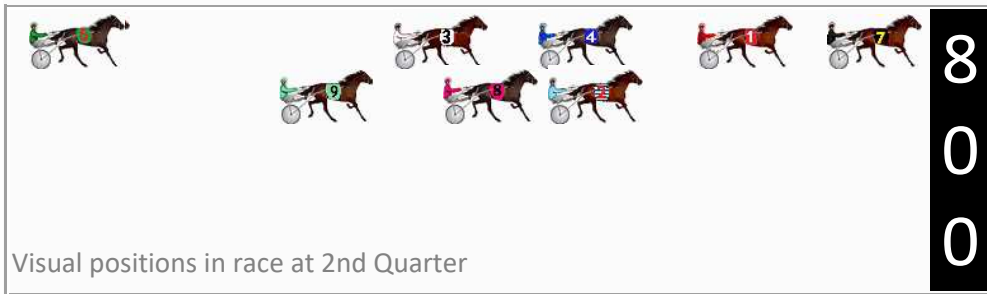

Finish Position and metres gained

First Arrow shows distance gain/loss from 2nd Qtr to 3rd Qtr,
Second Arrow shows distance gain/loss from 3rd Qtr to Finish
Blue arrow indicates best gain in these quarters.