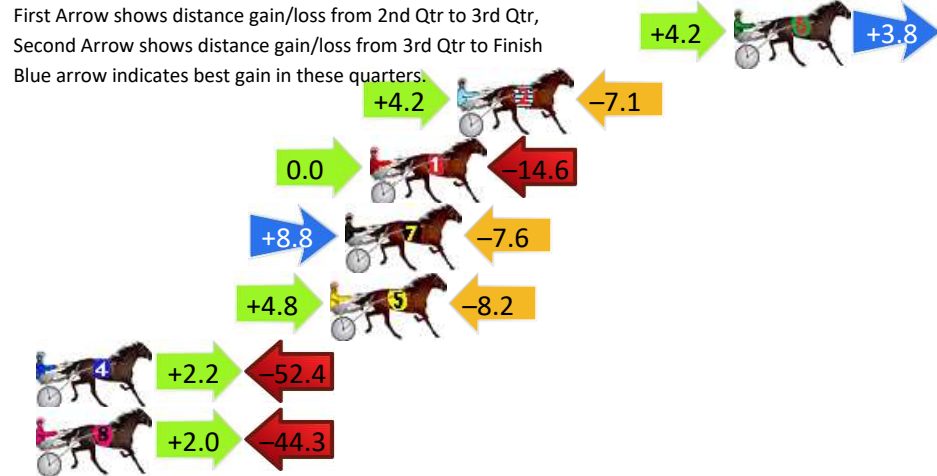

Pinjarra Race 8 Distance 2631m

Monday, 26 February 2024

Gross Time: 3:19.60 MileRate: 2:01.10 LeadTime: 79.70s First Qtr: 31.50s Second Qtr: 29.20s Third Qtr: 29.00s Fourth Qtr: 30.20s

DATA TABLE: 800 / 400 Posi's are position from leader and (how wide the horse was at that position)

No	Horse	Plc	Mar	800 Posi	400 Posi	Time	3rd Qtr	4th Qt
6	RICH AMERICAN	1	0.0m	8.0m (1)	3.8m (2)	3:19.60	28.70s	29.91s
2	JILL MACH	2	11.1m	8.2m (0)	4.0m (0)	3:20.48	28.68s	30.73s
1	THE FREELANCER	3	14.6m	0.0m (0)	0.0m (0)	3:20.75	28.98s	31.30s
7	BLOCKJORG	4	15.6m	16.8m (0)	8.0m (1)	3:20.83	28.34s	30.77s
5	SHEHADI	5	16.2m	12.8m (0)	8.0m (0)	3:20.88	28.63s	30.82s
4	MY LITTLE BIG MAN	6	54.4m	4.2m (0)	2.0m (1)	3:23.90	28.76s	34.13s
8	HOTFOOT IT	7	63.3m	21.0m (0)	19.0m (0)	3:24.61	28.79s	33.53s

Finish Position and metres gained

8
0
0

Visual positions in race at 2nd Quarter