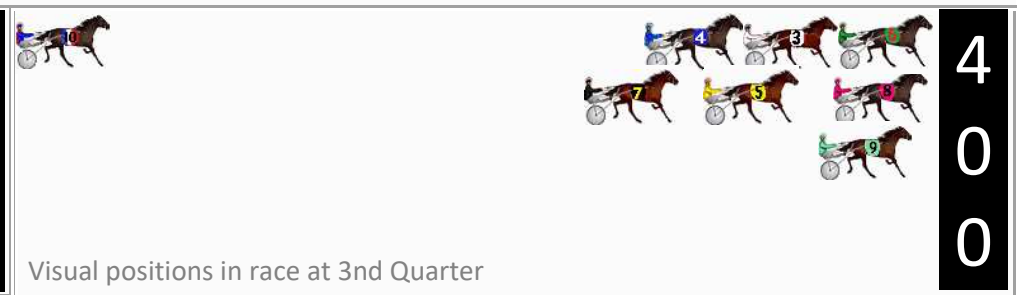

Visual positions in race at 3rd Quarter