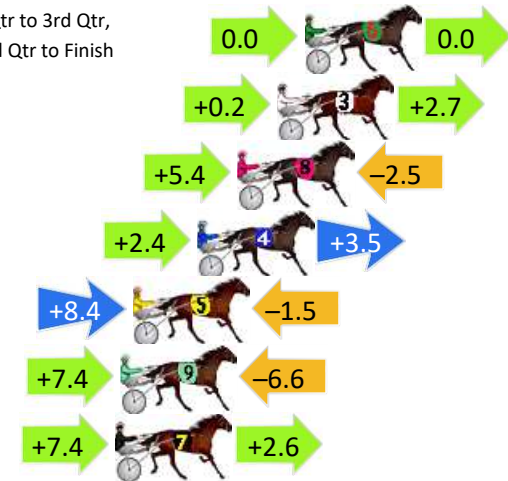

Finish Position and metres gained

First Arrow shows distance gain/loss from 2nd Qtr to 3rd Qtr,
Second Arrow shows distance gain/loss from 3rd Qtr to Finish
Blue arrow indicates best gain in these quarters.

Finish Position and metres gained

8
0
0

Visual positions in race at 2nd Quarter

4
0
0

Visual positions in race at 3rd Quarter

Pinjarra Race 9 Distance 1177m

Monday, 26 February 2024

Gross Time: 1:23.00 MileRate: 1:53.45 LeadTime: 25.40s First Qtr: 0.00s Second Qtr: 0.00s Third Qtr: 29.30s Fourth Qtr: 28.30s

DATA TABLE: 800 / 400 Posi's are position from leader and (how wide the horse was at that position)

NoHorse	Plc	Mar	800 Posi	400 Posi	Time	3rd Qtr	4th Qt
6 BRODIE BOY	1	0.0m	0.0m (0)	0.0m (0)	1:23.00	29.30s	28.30s
3 PRECOCIOUS LADY	2	1.1m	4.0m (0)	3.8m (0)	1:23.08	29.28s	28.11s
8 COLORADO BANNER	3	2.7m	5.6m (1)	0.2m (1)	1:23.20	28.92s	28.48s
4 DOCTOR CATHERINE	4	4.3m	10.2m (0)	7.8m (0)	1:23.32	29.12s	28.05s
5 STAR LILLY	5	6.9m	13.8m (0)	5.4m (1)	1:23.51	28.70s	28.41s
9 ATOMIC FEEL	6	7.4m	8.2m (2)	0.8m (2)	1:23.55	28.78s	28.76s
7 BEALAWYER	7	7.6m	17.6m (0)	10.2m (1)	1:23.57	28.77s	28.12s
10 MAGIC EYE MICK	8	126.1m	18.0m (1)	75.0m (0)	1:32.38	33.44s	31.90s