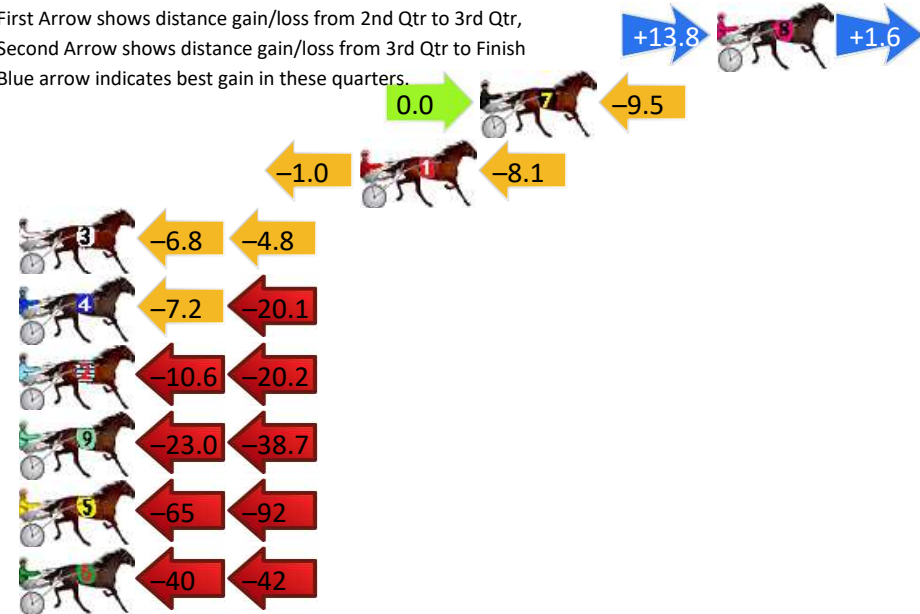

Pinjarra Race 1 Distance 2116m

Monday, 26 February 2024

Gross Time: 2:40.10 MileRate: 1:59.00 LeadTime: 41.10s First Qtr: 30.00s Second Qtr: 29.80s Third Qtr: 28.90s Fourth Qtr: 30.30s

DATA TABLE: 800 / 400 Posi's are position from leader and (how wide the horse was at that position)

Finish Position and metres gained

First Arrow shows distance gain/loss from 2nd Qtr to 3rd Qtr,
Second Arrow shows distance gain/loss from 3rd Qtr to Finish
Blue arrow indicates best gain in these quarters.