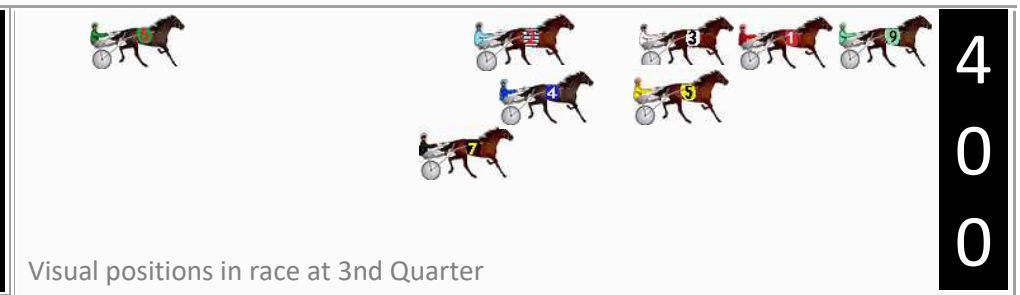

Visual positions in race at 3rd Quarter