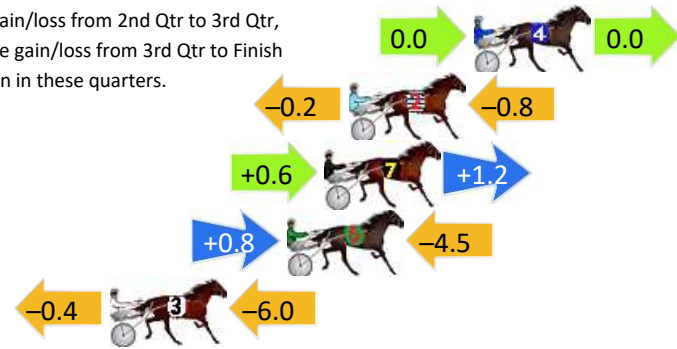

Finish Position and metres gained

First Arrow shows distance gain/loss from 2nd Qtr to 3rd Qtr, Second Arrow shows distance gain/loss from 3rd Qtr to Finish Blue arrow indicates best gain in these quarters.

800

Visual positions in race at 2nd Quarter

400

Visual positions in race at 3rd Quarter

Pinjarra Race 7 Distance 1177m

Monday, 26 February 2024

Gross Time: 1:21.20 MileRate: 1:51.00 LeadTime: 26.00s First Qtr: 0.00s Second Qtr: 0.00s Third Qtr: 28.30s Fourth Qtr: 26.90s

DATA TABLE: 800 / 400 Posi's are position from leader and (how wide the horse was at that position)

NoHorse	Plc	Mar	800 Posi	400 Posi	Time	3rd Qtr	4th Qt
4 ROCKNROLL SASS	1	0.0m	0.0m (0)	0.0m (0)	1:21.20	28.30s	26.90s
2 YANKEE LINCOLN	2	5.0m	4.0m (0)	4.2m (0)	1:21.55	28.32s	26.95s
7 HEAVENLY WAGE	3	6.0m	7.8m (1)	7.2m (1)	1:21.63	28.26s	26.82s
6 AZTERIAN	4	7.5m	3.8m (1)	3.0m (1)	1:21.73	28.25s	27.20s
3 GOOD TIMES AHEAD	5	14.6m	8.2m (0)	8.6m (0)	1:22.23	28.34s	27.30s