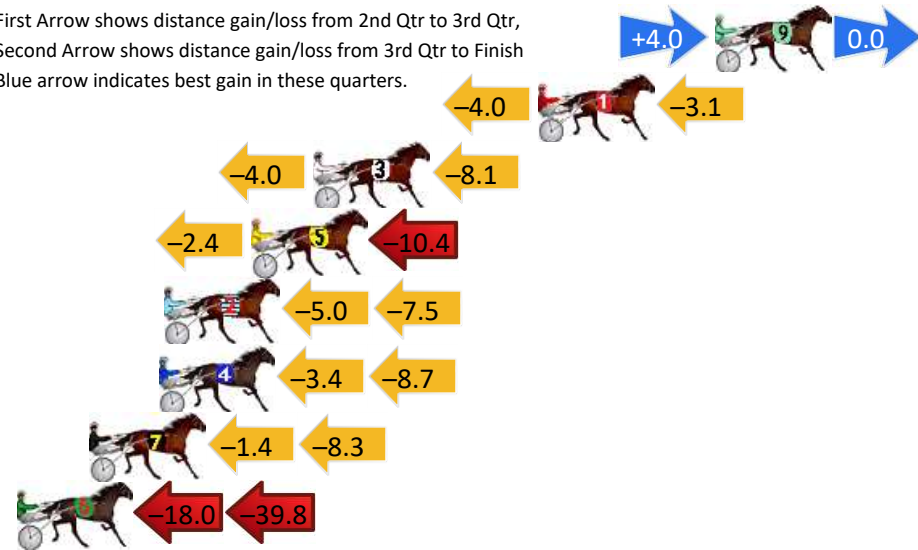

Finish Position and metres gained

First Arrow shows distance gain/loss from 2nd Qtr to 3rd Qtr,
Second Arrow shows distance gain/loss from 3rd Qtr to Finish
Blue arrow indicates best gain in these quarters.

8
0
0

Visual positions in race at 2nd Quarter

4
0
0

Visual positions in race at 3rd Quarter

Pinjarra Race 5 Distance 1177m

Monday, 26 February 2024

Gross Time: 1:23.20 MileRate: 1:53.70 LeadTime: 26.10s First Qtr: 0.00s Second Qtr: 0.00s Third Qtr: 29.10s Fourth Qtr: 28.00s

DATA TABLE: 800 / 400 Posi's are position from leader and (how wide the horse was at that position)

No	Horse	Plc	Mar	800 Posi	400 Posi	Time	3rd Qtr	4th Qt
9	UNDER THE STARZZZ	1	0.0m	4.0m (2)	0.0m (0)	1:23.20	28.82s	28.00s
1	MORISSETTE	2	7.1m	0.0m (0)	4.0m (0)	1:23.72	29.39s	28.22s
3	ZAC YOUR NOBODY	3	16.1m	4.0m (0)	8.0m (0)	1:24.39	29.39s	28.56s
5	BEERSHEBAS SHADOW	4	18.6m	5.8m (1)	8.2m (1)	1:24.57	29.28s	28.72s
2	YANKEEDELIGHT	5	22.1m	9.6m (0)	14.6m (0)	1:24.83	29.47s	28.52s
4	HES THUNDER	6	22.3m	10.2m (1)	13.6m (1)	1:24.84	29.35s	28.61s
7	LUHRSY	7	25.1m	15.4m (1)	16.8m (2)	1:25.05	29.21s	28.58s
6	OUT OF DODGE	8	69.8m	12.0m (2)	30.0m (0)	1:28.34	30.43s	30.77s