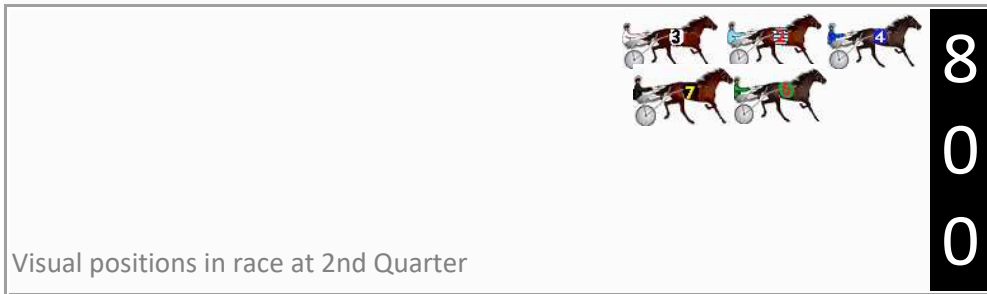

Pinjarra Race 7 Distance 1177m

Monday, 26 February 2024

Gross Time: 1:21.20 MileRate: 1:51.00 LeadTime: 26.00s First Qtr: 0.00s Second Qtr: 0.00s Third Qtr: 28.30s Fourth Qtr: 26.90s

DATA TABLE: 800 / 400 Posi's are position from leader and (how wide the horse was at that position)

NoHorse	Plc	Mar	800 Posi	400 Posi	Time	3rd Qtr	4th Qt
4 ROCKNROLL SASS	1	0.0m	0.0m (0)	0.0m (0)	1:21.20	28.30s	26.90s
2 YANKEE LINCOLN	2	5.0m	4.0m (0)	4.2m (0)	1:21.55	28.32s	26.95s
7 HEAVENLY WAGE	3	6.0m	7.8m (1)	7.2m (1)	1:21.63	28.26s	26.82s
6 AZTERIAN	4	7.5m	3.8m (1)	3.0m (1)	1:21.73	28.25s	27.20s
3 GOOD TIMES AHEAD	5	14.6m	8.2m (0)	8.6m (0)	1:22.23	28.34s	27.30s

Finish Position and metres gained

First Arrow shows distance gain/loss from 2nd Qtr to 3rd Qtr,
Second Arrow shows distance gain/loss from 3rd Qtr to Finish
Blue arrow indicates best gain in these quarters.