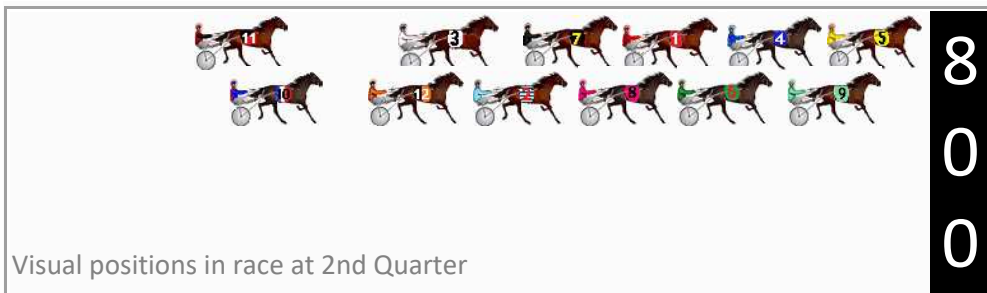

Pinjarra Race 7 Distance 2116m

Wednesday, 21 February 2024

Gross Time: 2:35.60 MileRate: 1:57.80 LeadTime: 38.50s First Qtr: 30.40s Second Qtr: 29.60s Third Qtr: 28.20s Fourth Qtr: 28.90s

DATA TABLE: 800 / 400 Posi's are position from leader and (how wide the horse was at that position)

No	Horse	Plc	Mar	800 Posi	400 Posi	Time	3rd Qtr	4th Qt
9	FLEUR DU MAQUIS	1	0.0m	1.6m (1)	3.6m (1)	2:35.60	28.35s	28.64s
5	GOV STARZZZ	2	1.1m	0.0m (0)	0.0m (0)	2:35.68	28.20s	28.98s
2	RICH AMERICAN	3	1.4m	14.2m (1)	15.6m (1)	2:35.71	28.31s	27.88s
8	CHEDDAR IS BETTER	4	1.6m	10.0m (1)	11.6m (1)	2:35.72	28.32s	28.18s
6	TUMBLIN DICE	5	2.3m	6.0m (1)	7.6m (1)	2:35.77	28.32s	28.52s
4	FOLLOW THE MUSIC	6	2.9m	4.0m (0)	4.0m (0)	2:35.82	28.20s	28.82s
7	MEGA MACH	7	4.5m	12.2m (0)	12.4m (0)	2:35.94	28.22s	28.33s
12	THOMSON BAY	8	6.6m	18.4m (1)	17.6m (2)	2:36.10	28.15s	28.11s
1	HES ROYAL BLUE	9	6.7m	8.2m (0)	8.2m (0)	2:36.11	28.20s	28.79s
3	JILL MACH	10	9.9m	17.2m (0)	17.6m (0)	2:36.35	28.24s	28.35s
10	MACHLANI	11	14.6m	24.0m (1)	22.8m (2)	2:36.71	28.12s	28.31s
11	BLOCKJORG	12	22.4m	25.4m (0)	20.2m (1)	2:37.30	27.83s	29.06s

Finish Position and metres gained

First Arrow shows distance gain/loss from 2nd Qtr to 3rd Qtr, Second Arrow shows distance gain/loss from 3rd Qtr to Finish
Blue arrow indicates best gain in these quarters.