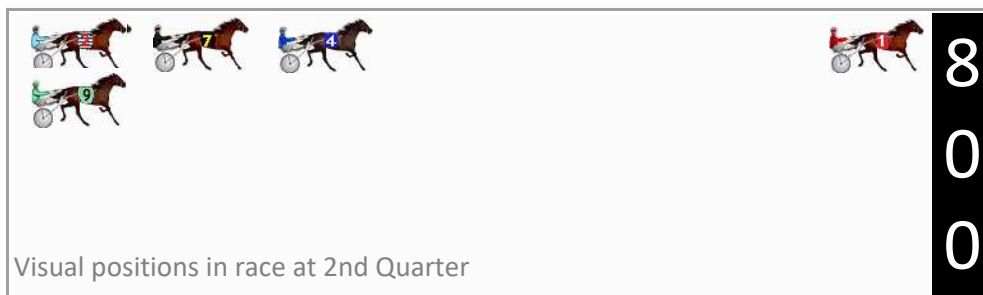

Finish Position and metres gained

First Arrow shows distance gain/loss from 2nd Qtr to 3rd Qtr,
Second Arrow shows distance gain/loss from 3rd Qtr to Finish
Blue arrow indicates best gain in these quarters.