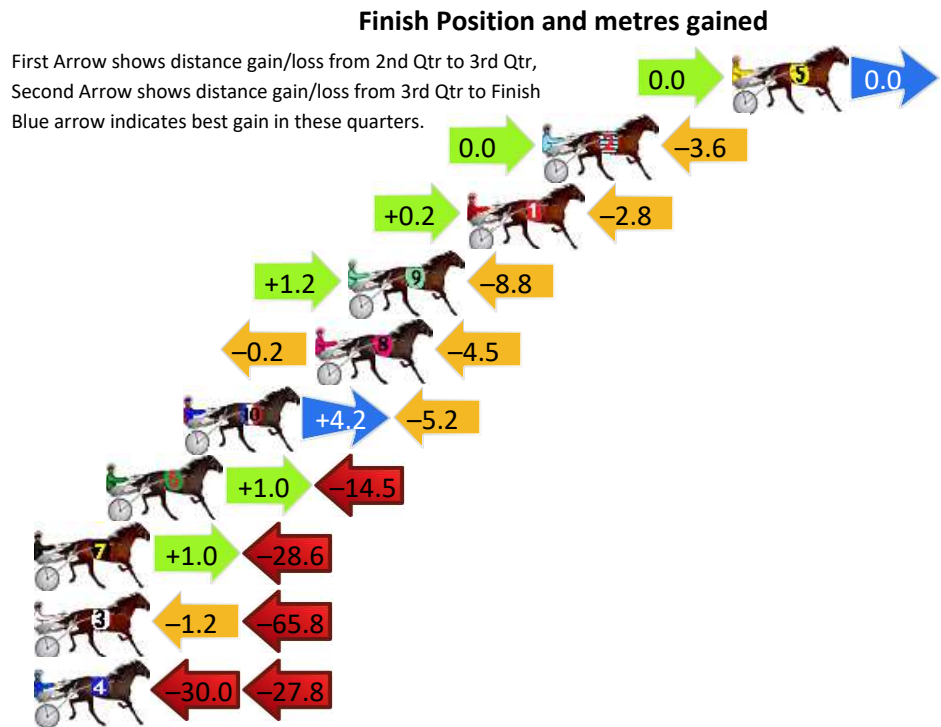

Pinjarra Race 4 Distance 2185m

Wednesday, 21 February 2024

Gross Time: 2:42.60 MileRate: 1:59.80 LeadTime: 42.20s First Qtr: 31.60s Second Qtr: 30.10s Third Qtr: 30.00s Fourth Qtr: 28.70s

DATA TABLE: 800 / 400 Posi's are position from leader and (how wide the horse was at that position)

No	Horse	Plc	Mar	800 Posi	400 Posi	Time	3rd Qtr	4th Qt
5	BONNE AMOUR	1	0.0m	0.0m (0)	0.0m (0)	2:42.60	30.00s	28.70s
2	DONTWAKEMEUP	2	7.6m	4.0m (0)	4.0m (0)	2:43.17	30.01s	28.96s
1	ADDA LOMBO	3	10.6m	8.0m (0)	7.8m (0)	2:43.40	29.99s	28.90s
9	BONNIE PAULINE	4	15.4m	7.8m (1)	6.6m (2)	2:43.76	29.93s	29.33s
8	CUTTING ROSES	5	16.7m	12.0m (0)	12.2m (0)	2:43.86	30.02s	29.02s
10	THE PROTOTYPE	6	22.0m	21.0m (1)	16.8m (0)	2:44.26	29.70s	29.07s
6	VALHALLA ANGEL	7	25.1m	11.6m (1)	10.6m (1)	2:44.49	29.95s	29.73s
7	DEBRENIKA	8	43.8m	16.2m (1)	15.2m (1)	2:45.90	29.97s	30.74s
3	SPARKLING JEWELS	9	69.8m	2.8m (1)	4.0m (1)	2:47.86	30.19s	33.39s
4	ALLY ROCKS	10	177.8m	120.0m (0)	150.0m (0)	2:56.00	32.23s	30.68s