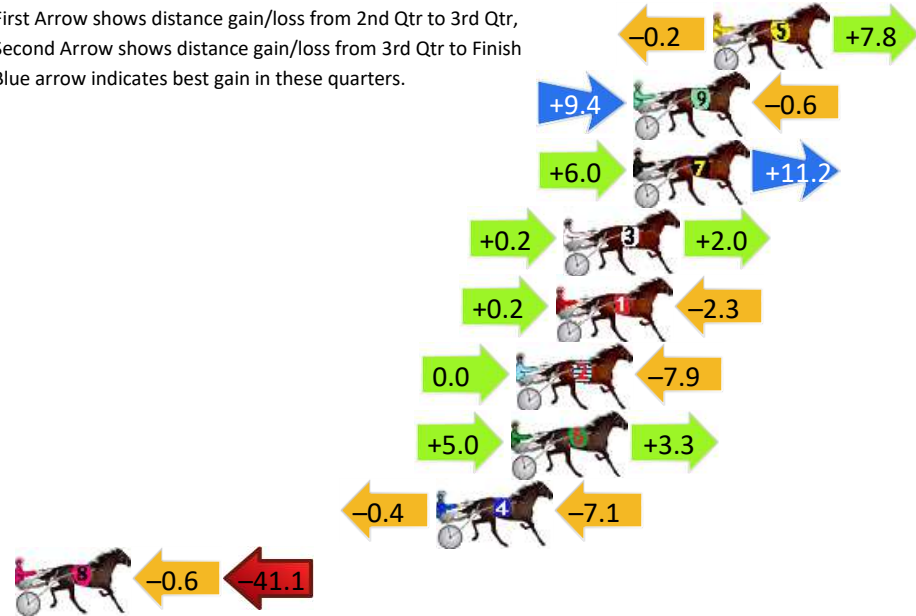

Finish Position and metres gained

First Arrow shows distance gain/loss from 2nd Qtr to 3rd Qtr,
Second Arrow shows distance gain/loss from 3rd Qtr to Finish
Blue arrow indicates best gain in these quarters.

Pinjarra Race 2 Distance 1684m

Wednesday, 21 February 2024

Gross Time: 2:02.60 MileRate: 1:57.10 LeadTime: 5.60s First Qtr: 28.10s Second Qtr: 30.90s Third Qtr: 28.70s Fourth Qtr: 29.30s

DATA TABLE: 800 / 400 Posi's are position from leader and (how wide the horse was at that position)

No	Horse	Plc	Mar	800 Posi	400 Posi	Time	3rd Qtr	4th Qt
5	THE VAN GOGH CAMEL	1	0.0m	7.6m (1)	7.8m (2)	2:02.60	28.72s	28.73s
9	COPY OF PARIS	2	3.2m	12.0m (1)	2.6m (2)	2:02.85	28.02s	29.34s
7	STATE MY CASE	3	3.2m	20.4m (1)	14.4m (1)	2:02.85	28.28s	28.48s
3	GO MARIO	4	6.0m	8.2m (0)	8.0m (0)	2:03.06	28.69s	29.15s
1	MASTER DUKE	5	6.3m	4.2m (0)	4.0m (0)	2:03.08	28.68s	29.47s
2	LUNETTA	6	7.9m	0.0m (0)	0.0m (0)	2:03.21	28.69s	29.88s
6	SWITCH BLADE	7	8.1m	16.4m (1)	11.4m (3)	2:03.22	28.34s	29.06s
4	BLACKSAMURAI	8	11.1m	3.6m (1)	4.0m (1)	2:03.45	28.72s	29.82s
8	STAR OF THE GALAXY	9	54.1m	12.4m (0)	13.0m (0)	2:06.76	28.71s	32.29s