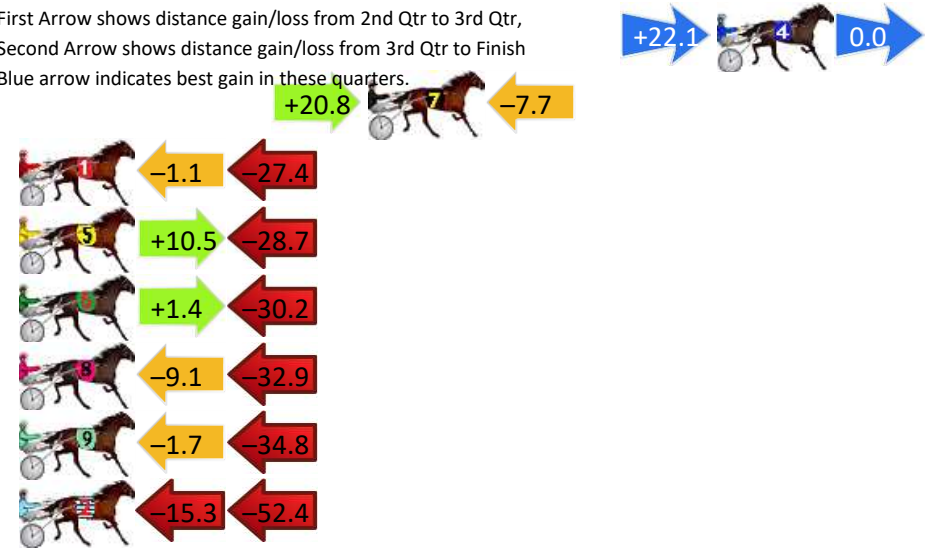

Pinjarra Race 1 Distance 2116m

Wednesday, 21 February 2024

Gross Time: 2:42.30 MileRate: 2:01.70 LeadTime: 39.50s First Qtr: 30.40s Second Qtr: 30.60s Third Qtr: 31.30s Fourth Qtr: 30.50s

DATA TABLE: 800 / 400 Posi's are position from leader and (how wide the horse was at that position)

Finish Position and metres gained

First Arrow shows distance gain/loss from 2nd Qtr to 3rd Qtr,
Second Arrow shows distance gain/loss from 3rd Qtr to Finish
Blue arrow indicates best gain in these quarters.