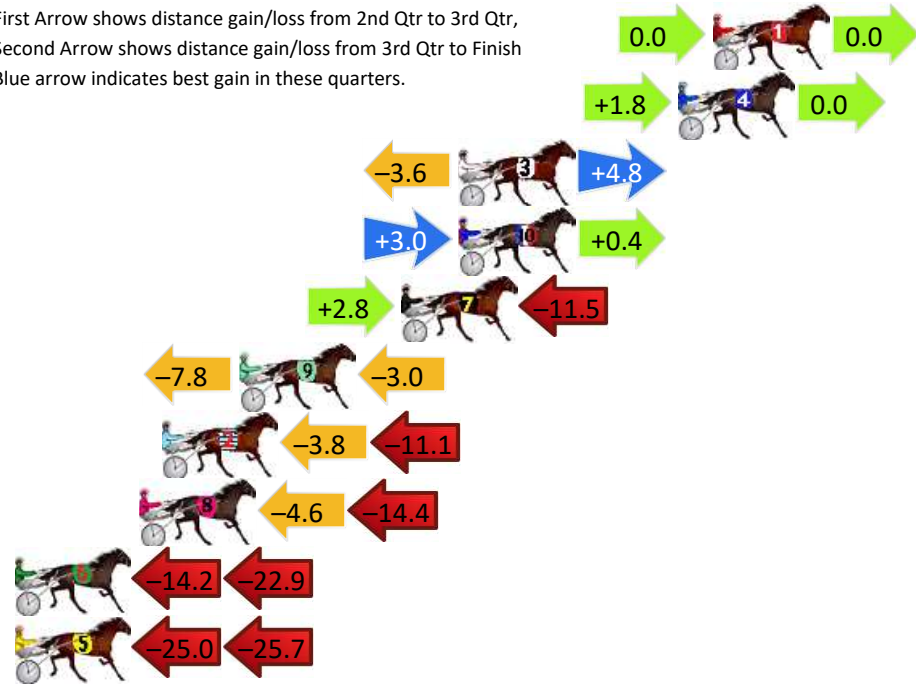

Finish Position and metres gained

First Arrow shows distance gain/loss from 2nd Qtr to 3rd Qtr, Second Arrow shows distance gain/loss from 3rd Qtr to Finish
Blue arrow indicates best gain in these quarters.

800

Visual positions in race at 2nd Quarter

400

Visual positions in race at 3rd Quarter

Pinjarra Race 3 Distance 2185m

Wednesday, 21 February 2024

Gross Time: 2:42.70 MileRate: 1:59.90 LeadTime: 42.90s First Qtr: 31.20s Second Qtr: 30.80s Third Qtr: 28.00s Fourth Qtr: 29.80s

DATA TABLE: 800 / 400 Posi's are position from leader and (how wide the horse was at that position)

No	Horse	Plc	Mar	800 Posi	400 Posi	Time	3rd Qtr	4th Qt
1	RESOLUTION	1	0.0m	0.0m (0)	0.0m (0)	2:42.70	28.00s	29.80s
4	YANKIE KEV	2	1.4m	3.2m (1)	1.4m (1)	2:42.81	27.87s	29.80s
3	THE THIRSTY VET	3	10.2m	11.4m (1)	15.0m (2)	2:43.50	28.27s	29.44s
10	RIGGERS RIVER	4	10.2m	13.6m (2)	10.6m (2)	2:43.50	27.79s	29.77s
7	ROMAN LEGION	5	12.5m	3.8m (2)	1.0m (2)	2:43.68	27.77s	30.65s
9	INEEDA DRINK	6	19.0m	8.2m (0)	16.0m (0)	2:44.18	28.55s	30.02s
2	KRIPKE	7	22.1m	7.2m (1)	11.0m (1)	2:44.43	28.25s	30.62s
8	PANDORAS ART	8	23.0m	4.0m (0)	8.6m (0)	2:44.50	28.30s	30.87s
6	SWEET ROSEY	9	49.5m	12.4m (0)	26.6m (0)	2:46.57	28.97s	31.50s
5	INTERNAL WAVES	10	150.7m	100.0m (0)	125.0m (0)	2:54.47	29.74s	31.70s