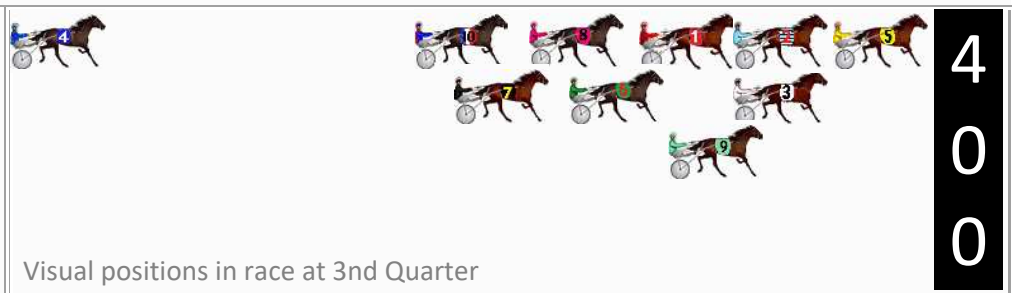

Pinjarra Race 4 Distance 2185m

Wednesday, 21 February 2024

Gross Time: 2:42.60 MileRate: 1:59.80 LeadTime: 42.20s First Qtr: 31.60s Second Qtr: 30.10s Third Qtr: 30.00s Fourth Qtr: 28.70s

DATA TABLE: 800 / 400 Posi's are position from leader and (how wide the horse was at that position)

No	Horse	Plc	Mar	800 Posi	400 Posi	Time	3rd Qtr	4th Qt
5	BONNE AMOUR	1	0.0m	0.0m (0)	0.0m (0)	2:42.60	30.00s	28.70s
2	DONTWAKEMEUP	2	7.6m	4.0m (0)	4.0m (0)	2:43.17	30.01s	28.96s
1	ADDA LOMBO	3	10.6m	8.0m (0)	7.8m (0)	2:43.40	29.99s	28.90s
9	BONNIE PAULINE	4	15.4m	7.8m (1)	6.6m (2)	2:43.76	29.93s	29.33s
8	CUTTING ROSES	5	16.7m	12.0m (0)	12.2m (0)	2:43.86	30.02s	29.02s
10	THE PROTOTYPE	6	22.0m	21.0m (1)	16.8m (0)	2:44.26	29.70s	29.07s
6	VALHALLA ANGEL	7	25.1m	11.6m (1)	10.6m (1)	2:44.49	29.95s	29.73s
7	DEBRENIKA	8	43.8m	16.2m (1)	15.2m (1)	2:45.90	29.97s	30.74s
3	SPARKLING JEWELS	9	69.8m	2.8m (1)	4.0m (1)	2:47.86	30.19s	33.39s
4	ALLY ROCKS	10	177.8m	120.0m (0)	150.0m (0)	2:56.00	32.23s	30.68s