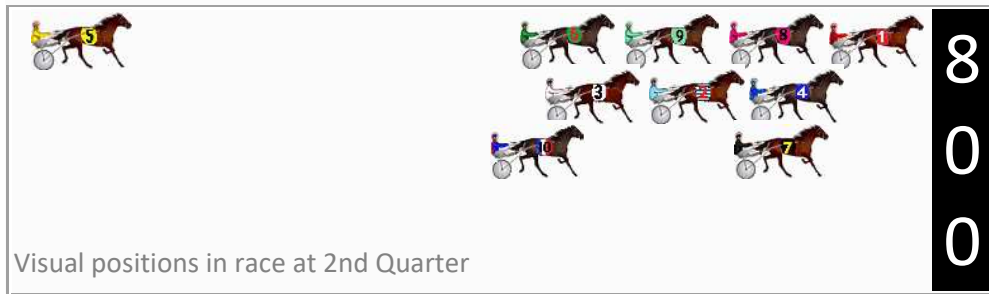

Finish Position and metres gained

First Arrow shows distance gain/loss from 2nd Qtr to 3rd Qtr, Second Arrow shows distance gain/loss from 3rd Qtr to Finish
Blue arrow indicates best gain in these quarters.

800

Visual positions in race at 2nd Quarter

400

Visual positions in race at 3rd Quarter

Pinjarra Race 3 Distance 2185m

Wednesday, 21 February 2024

Gross Time: 2:42.70 MileRate: 1:59.90 LeadTime: 42.90s First Qtr: 31.20s Second Qtr: 30.80s Third Qtr: 28.00s Fourth Qtr: 29.80s

DATA TABLE: 800 / 400 Posi's are position from leader and (how wide the horse was at that position)

No	Horse	Plc	Mar	800 Posi	400 Posi	Time	3rd Qtr	4th Qt
1	RESOLUTION	1	0.0m	0.0m (0)	0.0m (0)	2:42.70	28.00s	29.80s
4	YANKIE KEV	2	1.4m	3.2m (1)	1.4m (1)	2:42.81	27.87s	29.80s
3	THE THIRSTY VET	3	10.2m	11.4m (1)	15.0m (2)	2:43.50	28.27s	29.44s
10	RIGGERS RIVER	4	10.2m	13.6m (2)	10.6m (2)	2:43.50	27.79s	29.77s
7	ROMAN LEGION	5	12.5m	3.8m (2)	1.0m (2)	2:43.68	27.77s	30.65s
9	INEEDA DRINK	6	19.0m	8.2m (0)	16.0m (0)	2:44.18	28.55s	30.02s
2	KRIPKE	7	22.1m	7.2m (1)	11.0m (1)	2:44.43	28.25s	30.62s
8	PANDORAS ART	8	23.0m	4.0m (0)	8.6m (0)	2:44.50	28.30s	30.87s
6	SWEET ROSEY	9	49.5m	12.4m (0)	26.6m (0)	2:46.57	28.97s	31.50s
5	INTERNAL WAVES	10	150.7m	100.0m (0)	125.0m (0)	2:54.47	29.74s	31.70s