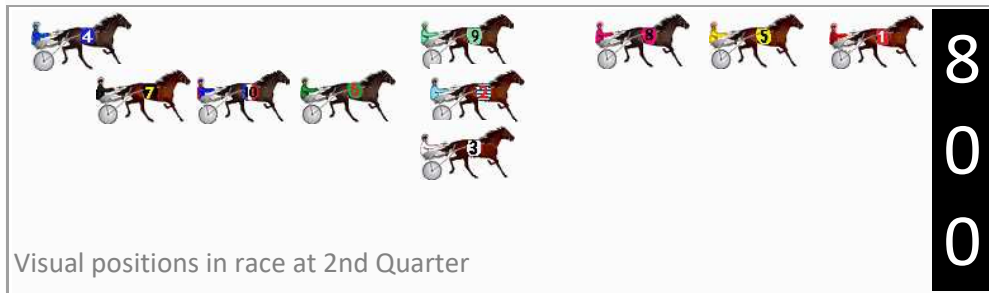

Pinjarra Race 5 Distance 2185m

Wednesday, 21 February 2024

Gross Time: 2:40.10 MileRate: 1:57.90 LeadTime: 41.90s First Qtr: 29.70s Second Qtr: 28.50s Third Qtr: 30.50s Fourth Qtr: 29.50s

DATA TABLE: 800 / 400 Posi's are position from leader and (how wide the horse was at that position)

No	Horse	Plc	Mar	800 Posi	400 Posi	Time	3rd Qtr	4th Qt
10	LORD TITANIUM	1	0.0m	25.4m (1)	11.8m (2)	2:40.10	29.47s	28.63s
7	ISLAND TEE REX	2	0.8m	29.4m (1)	16.0m (2)	2:40.16	29.48s	28.39s
8	ELEPHANT ROCK	3	10.6m	9.4m (0)	4.2m (1)	2:40.92	30.12s	29.97s
1	DAWSON SHARD	4	14.6m	0.0m (0)	0.0m (0)	2:41.23	30.52s	30.57s
6	AXLE ROCKS	5	15.0m	21.2m (1)	9.0m (0)	2:41.26	29.60s	29.94s
5	BEERSHEBAS SHADOW	6	21.7m	4.8m (0)	0.2m (1)	2:41.78	30.18s	31.08s
3	RAPTOR RAIDER	7	46.9m	16.4m (2)	9.4m (1)	2:43.73	30.02s	32.25s
2	HEEZ TRUE BLUE	8	58.5m	16.0m (1)	17.2m (1)	2:44.62	30.64s	32.53s
9	HOKULANI	9	65.4m	16.4m (0)	14.8m (0)	2:45.16	30.44s	33.21s
4	KOPPER KOTE	10	108.1m	70.0m (0)	80.0m (0)	2:48.46	31.28s	31.56s

Finish Position and metres gained

First Arrow shows distance gain/loss from 2nd Qtr to 3rd Qtr, Second Arrow shows distance gain/loss from 3rd Qtr to Finish
Blue arrow indicates best gain in these quarters.