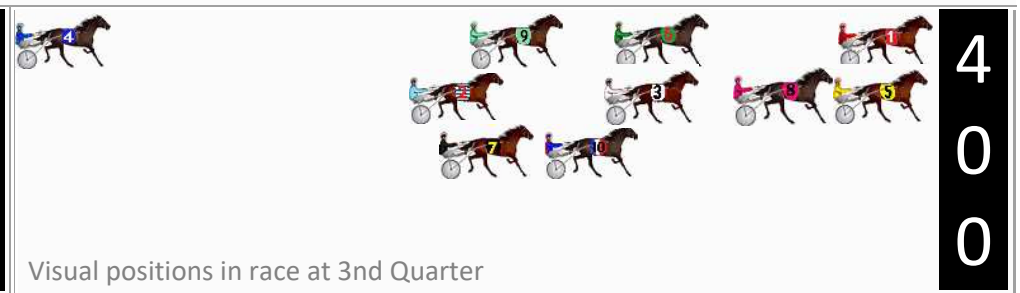

Pinjarra Race 5 Distance 2185m

Wednesday, 21 February 2024

Gross Time: 2:40.10 MileRate: 1:57.90 LeadTime: 41.90s First Qtr: 29.70s Second Qtr: 28.50s Third Qtr: 30.50s Fourth Qtr: 29.50s

DATA TABLE: 800 / 400 Posi's are position from leader and (how wide the horse was at that position)

No	Horse	Plc	Mar	800 Posi	400 Posi	Time	3rd Qtr	4th Qt
10	LORD TITANIUM	1	0.0m	25.4m (1)	11.8m (2)	2:40.10	29.47s	28.63s
7	ISLAND TEE REX	2	0.8m	29.4m (1)	16.0m (2)	2:40.16	29.48s	28.39s
8	ELEPHANT ROCK	3	10.6m	9.4m (0)	4.2m (1)	2:40.92	30.12s	29.97s
1	DAWSON SHARD	4	14.6m	0.0m (0)	0.0m (0)	2:41.23	30.52s	30.57s
6	AXLE ROCKS	5	15.0m	21.2m (1)	9.0m (0)	2:41.26	29.60s	29.94s
5	BEERSHEBAS SHADOW	6	21.7m	4.8m (0)	0.2m (1)	2:41.78	30.18s	31.08s
3	RAPTOR RAIDER	7	46.9m	16.4m (2)	9.4m (1)	2:43.73	30.02s	32.25s
2	HEEZ TRUE BLUE	8	58.5m	16.0m (1)	17.2m (1)	2:44.62	30.64s	32.53s
9	HOKULANI	9	65.4m	16.4m (0)	14.8m (0)	2:45.16	30.44s	33.21s
4	KOPPER KOTE	10	108.1m	70.0m (0)	80.0m (0)	2:48.46	31.28s	31.56s

Finish Position and metres gained

First Arrow shows distance gain/loss from 2nd Qtr to 3rd Qtr, Second Arrow shows distance gain/loss from 3rd Qtr to Finish
Blue arrow indicates best gain in these quarters.