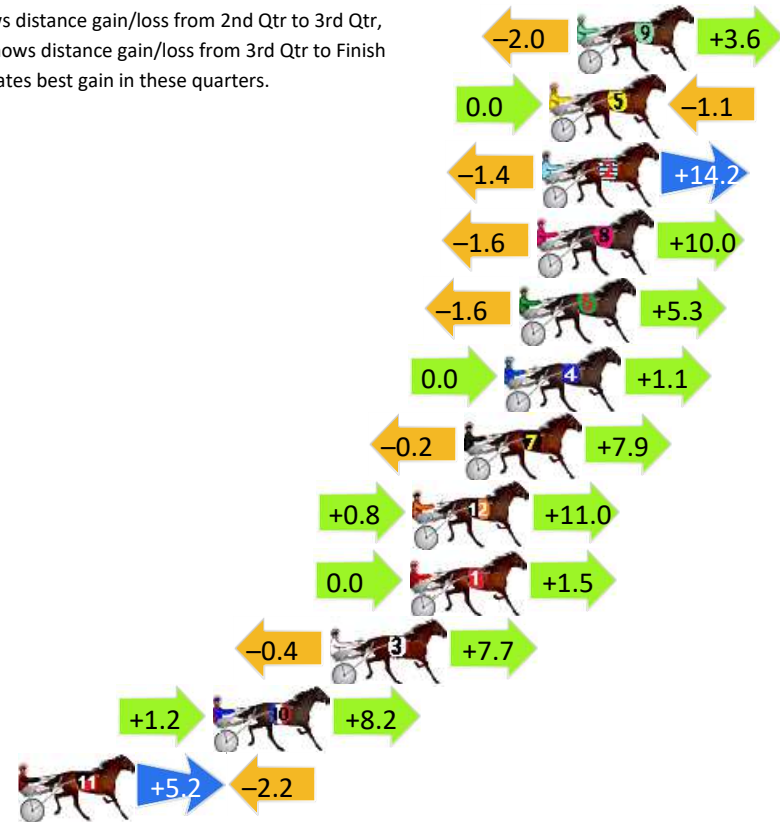

Finish Position and metres gained

First Arrow shows distance gain/loss from 2nd Qtr to 3rd Qtr, Second Arrow shows distance gain/loss from 3rd Qtr to Finish Blue arrow indicates best gain in these quarters.

8
0
0

Visual positions in race at 2nd Quarter

4
0
0

Visual positions in race at 3rd Quarter

Pinjarra Race 7 Distance 2116m

Wednesday, 21 February 2024

Gross Time: 2:35.60 MileRate: 1:57.80 LeadTime: 38.50s First Qtr: 30.40s Second Qtr: 29.60s Third Qtr: 28.20s Fourth Qtr: 28.90s

DATA TABLE: 800 / 400 Posi's are position from leader and (how wide the horse was at that position)

No	Horse	Plc	Mar	800 Posi	400 Posi	Time	3rd Qtr	4th Qt
9	FLEUR DU MAQUIS	1	0.0m	1.6m (1)	3.6m (1)	2:35.60	28.35s	28.64s
5	GOV STARZZZ	2	1.1m	0.0m (0)	0.0m (0)	2:35.68	28.20s	28.98s
2	RICH AMERICAN	3	1.4m	14.2m (1)	15.6m (1)	2:35.71	28.31s	27.88s
8	CHEDDAR IS BETTER	4	1.6m	10.0m (1)	11.6m (1)	2:35.72	28.32s	28.18s
6	TUMBLIN DICE	5	2.3m	6.0m (1)	7.6m (1)	2:35.77	28.32s	28.52s
4	FOLLOW THE MUSIC	6	2.9m	4.0m (0)	4.0m (0)	2:35.82	28.20s	28.82s
7	MEGA MACH	7	4.5m	12.2m (0)	12.4m (0)	2:35.94	28.22s	28.33s
12	THOMSON BAY	8	6.6m	18.4m (1)	17.6m (2)	2:36.10	28.15s	28.11s
1	HES ROYAL BLUE	9	6.7m	8.2m (0)	8.2m (0)	2:36.11	28.20s	28.79s
3	JILL MACH	10	9.9m	17.2m (0)	17.6m (0)	2:36.35	28.24s	28.35s
10	MACHLANI	11	14.6m	24.0m (1)	22.8m (2)	2:36.71	28.12s	28.31s
11	BLOCKJORG	12	22.4m	25.4m (0)	20.2m (1)	2:37.30	27.83s	29.06s