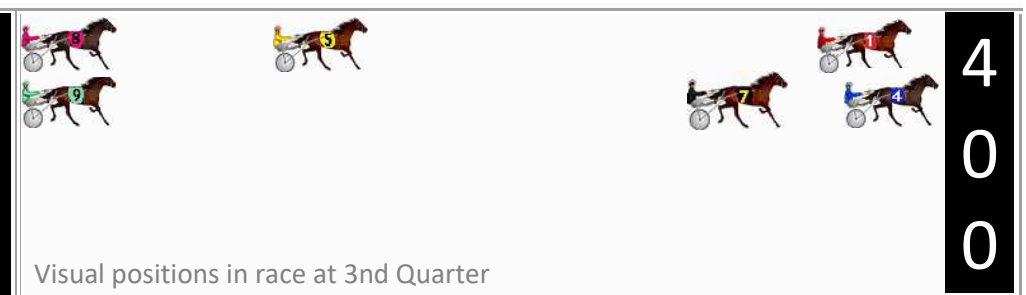

Pinjarra Race 1 Distance 2116m

Wednesday, 21 February 2024

Gross Time: 2:42.30 MileRate: 2:01.70 LeadTime: 39.50s First Qtr: 30.40s Second Qtr: 30.60s Third Qtr: 31.30s Fourth Qtr: 30.50s

DATA TABLE: 800 / 400 Posi's are position from leader and (how wide the horse was at that position)

Finish Position and metres gained

First Arrow shows distance gain/loss from 2nd Qtr to 3rd Qtr,
Second Arrow shows distance gain/loss from 3rd Qtr to Finish
Blue arrow indicates best gain in these quarters.