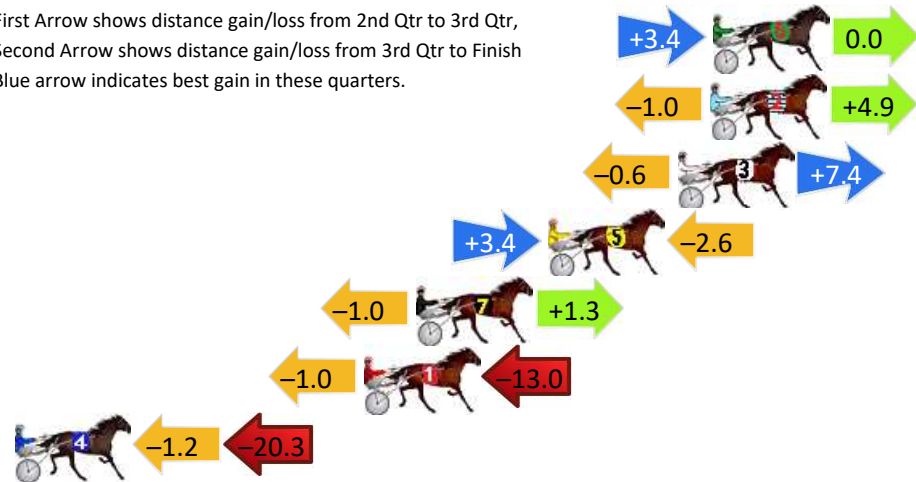

Finish Position and metres gained

First Arrow shows distance gain/loss from 2nd Qtr to 3rd Qtr, Second Arrow shows distance gain/loss from 3rd Qtr to Finish
Blue arrow indicates best gain in these quarters.

Pinjarra Race 6 Distance 2185m

Wednesday, 21 February 2024

Gross Time: 2:39.20 MileRate: 1:57.30 LeadTime: 42.40s First Qtr: 30.40s Second Qtr: 28.90s Third Qtr: 28.70s Fourth Qtr: 28.80s

DATA TABLE: 800 / 400 Posi's are position from leader and (how wide the horse was at that position)