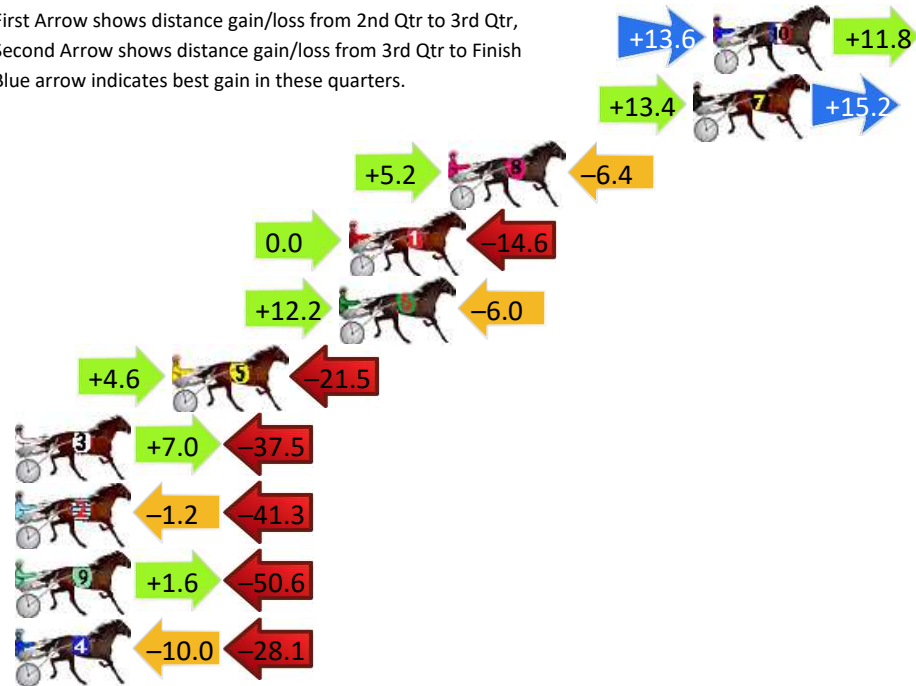

Pinjarra Race 5 Distance 2185m

Wednesday, 21 February 2024

Gross Time: 2:40.10 MileRate: 1:57.90 LeadTime: 41.90s First Qtr: 29.70s Second Qtr: 28.50s Third Qtr: 30.50s Fourth Qtr: 29.50s

DATA TABLE: 800 / 400 Posi's are position from leader and (how wide the horse was at that position)

No	Horse	Plc	Mar	800 Posi	400 Posi	Time	3rd Qtr	4th Qt
10	LORD TITANIUM	1	0.0m	25.4m (1)	11.8m (2)	2:40.10	29.47s	28.63s
7	ISLAND TEE REX	2	0.8m	29.4m (1)	16.0m (2)	2:40.16	29.48s	28.39s
8	ELEPHANT ROCK	3	10.6m	9.4m (0)	4.2m (1)	2:40.92	30.12s	29.97s
1	DAWSON SHARD	4	14.6m	0.0m (0)	0.0m (0)	2:41.23	30.52s	30.57s
6	AXLE ROCKS	5	15.0m	21.2m (1)	9.0m (0)	2:41.26	29.60s	29.94s
5	BEERSHEBAS SHADOW	6	21.7m	4.8m (0)	0.2m (1)	2:41.78	30.18s	31.08s
3	RAPTOR RAIDER	7	46.9m	16.4m (2)	9.4m (1)	2:43.73	30.02s	32.25s
2	HEEZ TRUE BLUE	8	58.5m	16.0m (1)	17.2m (1)	2:44.62	30.64s	32.53s
9	HOKULANI	9	65.4m	16.4m (0)	14.8m (0)	2:45.16	30.44s	33.21s
4	KOPPER KOTE	10	108.1m	70.0m (0)	80.0m (0)	2:48.46	31.28s	31.56s

Finish Position and metres gained

First Arrow shows distance gain/loss from 2nd Qtr to 3rd Qtr, Second Arrow shows distance gain/loss from 3rd Qtr to Finish
Blue arrow indicates best gain in these quarters.