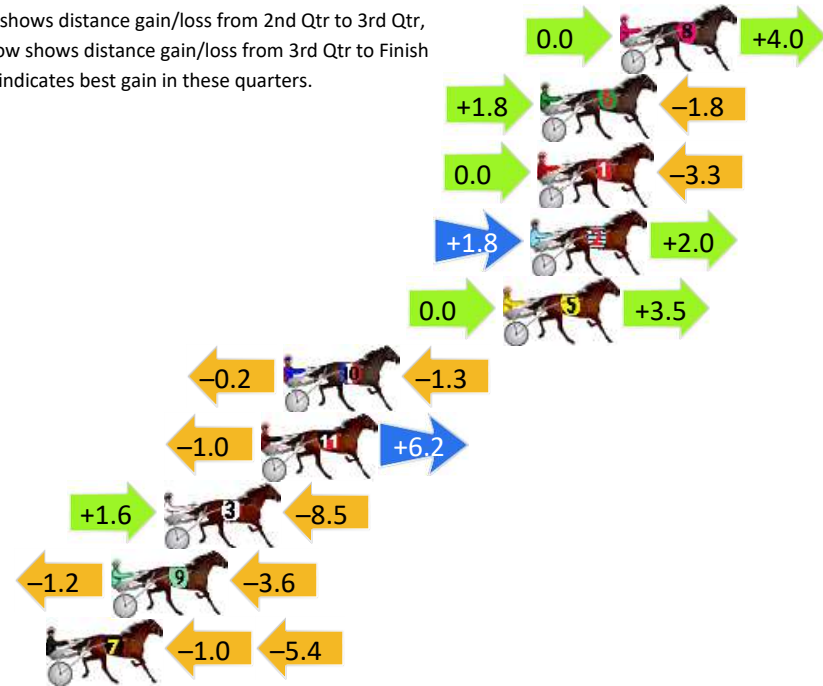

DATA TABLE: 800 / 400 Posi's are position from leader and (how wide the horse was at that position)

No	Horse	Plc	Mar	800 Posi	400 Posi	Time	3rd Qtr	4th Qt
9	FLEUR DU MAQUIS	1	0.0m	1.6m (1)	3.6m (1)	2:35.60	28.35s	28.64s
5	GOV STARZZZ	2	1.1m	0.0m (0)	0.0m (0)	2:35.68	28.20s	28.98s
2	RICH AMERICAN	3	1.4m	14.2m (1)	15.6m (1)	2:35.71	28.31s	27.88s
8	CHEDDAR IS BETTER	4	1.6m	10.0m (1)	11.6m (1)	2:35.72	28.32s	28.18s
6	TUMBLIN DICE	5	2.3m	6.0m (1)	7.6m (1)	2:35.77	28.32s	28.52s
4	FOLLOW THE MUSIC	6	2.9m	4.0m (0)	4.0m (0)	2:35.82	28.20s	28.82s
7	MEGA MACH	7	4.5m	12.2m (0)	12.4m (0)	2:35.94	28.22s	28.33s
12	THOMSON BAY	8	6.6m	18.4m (1)	17.6m (2)	2:36.10	28.15s	28.11s
1	HES ROYAL BLUE	9	6.7m	8.2m (0)	8.2m (0)	2:36.11	28.20s	28.79s
3	JILL MACH	10	9.9m	17.2m (0)	17.6m (0)	2:36.35	28.24s	28.35s
10	MACHLANI	11	14.6m	24.0m (1)	22.8m (2)	2:36.71	28.12s	28.31s
11	BLOCKJORG	12	22.4m	25.4m (0)	20.2m (1)	2:37.30	27.83s	29.06s

Finish Position and metres gained

First Arrow shows distance gain/loss from 2nd Qtr to 3rd Qtr, Second Arrow shows distance gain/loss from 3rd Qtr to Finish
Blue arrow indicates best gain in these quarters.

Pinjarra Race 8 Distance 2185m

Wednesday, 21 February 2024

Gross Time: 2:45.10 MileRate: 2:01.60 LeadTime: 43.70s First Qtr: 31.90s Second Qtr: 31.00s Third Qtr: 30.70s Fourth Qtr: 27.80s

DATA TABLE: 800 / 400 Posi's are position from leader and (how wide the horse was at that position)