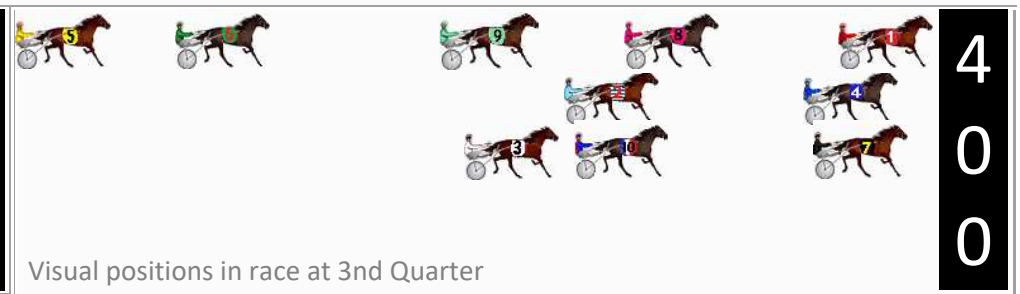

Finish Position and metres gained

First Arrow shows distance gain/loss from 2nd Qtr to 3rd Qtr, Second Arrow shows distance gain/loss from 3rd Qtr to Finish
Blue arrow indicates best gain in these quarters.

800

Visual positions in race at 2nd Quarter

400

Visual positions in race at 3rd Quarter

Pinjarra Race 3 Distance 2185m

Wednesday, 21 February 2024

Gross Time: 2:42.70 MileRate: 1:59.90 LeadTime: 42.90s First Qtr: 31.20s Second Qtr: 30.80s Third Qtr: 28.00s Fourth Qtr: 29.80s

DATA TABLE: 800 / 400 Posi's are position from leader and (how wide the horse was at that position)

No	Horse	Plc	Mar	800 Posi	400 Posi	Time	3rd Qtr	4th Qt
1	RESOLUTION	1	0.0m	0.0m (0)	0.0m (0)	2:42.70	28.00s	29.80s
4	YANKIE KEV	2	1.4m	3.2m (1)	1.4m (1)	2:42.81	27.87s	29.80s
3	THE THIRSTY VET	3	10.2m	11.4m (1)	15.0m (2)	2:43.50	28.27s	29.44s
10	RIGGERS RIVER	4	10.2m	13.6m (2)	10.6m (2)	2:43.50	27.79s	29.77s
7	ROMAN LEGION	5	12.5m	3.8m (2)	1.0m (2)	2:43.68	27.77s	30.65s
9	INEEDA DRINK	6	19.0m	8.2m (0)	16.0m (0)	2:44.18	28.55s	30.02s
2	KRIPKE	7	22.1m	7.2m (1)	11.0m (1)	2:44.43	28.25s	30.62s
8	PANDORAS ART	8	23.0m	4.0m (0)	8.6m (0)	2:44.50	28.30s	30.87s
6	SWEET ROSEY	9	49.5m	12.4m (0)	26.6m (0)	2:46.57	28.97s	31.50s
5	INTERNAL WAVES	10	150.7m	100.0m (0)	125.0m (0)	2:54.47	29.74s	31.70s