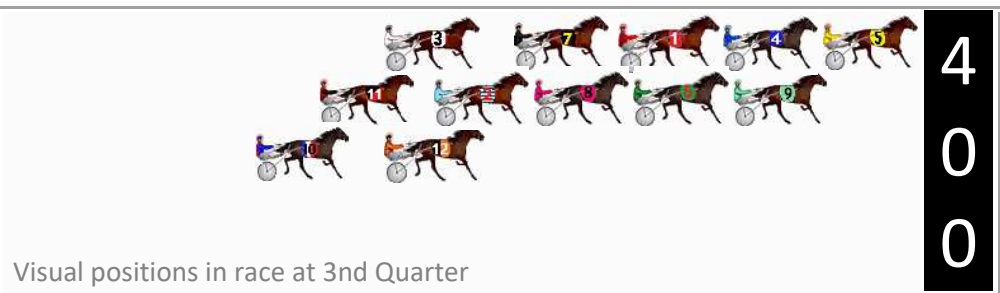

Pinjarra Race 7 Distance 2116m

Wednesday, 21 February 2024

Gross Time: 2:35.60 MileRate: 1:57.80 LeadTime: 38.50s First Qtr: 30.40s Second Qtr: 29.60s Third Qtr: 28.20s Fourth Qtr: 28.90s

DATA TABLE: 800 / 400 Posi's are position from leader and (how wide the horse was at that position)

No	Horse	Plc	Mar	800 Posi	400 Posi	Time	3rd Qtr	4th Qt
9	FLEUR DU MAQUIS	1	0.0m	1.6m (1)	3.6m (1)	2:35.60	28.35s	28.64s
5	GOV STARZZZ	2	1.1m	0.0m (0)	0.0m (0)	2:35.68	28.20s	28.98s
2	RICH AMERICAN	3	1.4m	14.2m (1)	15.6m (1)	2:35.71	28.31s	27.88s
8	CHEDDAR IS BETTER	4	1.6m	10.0m (1)	11.6m (1)	2:35.72	28.32s	28.18s
6	TUMBLIN DICE	5	2.3m	6.0m (1)	7.6m (1)	2:35.77	28.32s	28.52s
4	FOLLOW THE MUSIC	6	2.9m	4.0m (0)	4.0m (0)	2:35.82	28.20s	28.82s
7	MEGA MACH	7	4.5m	12.2m (0)	12.4m (0)	2:35.94	28.22s	28.33s
12	THOMSON BAY	8	6.6m	18.4m (1)	17.6m (2)	2:36.10	28.15s	28.11s
1	HES ROYAL BLUE	9	6.7m	8.2m (0)	8.2m (0)	2:36.11	28.20s	28.79s
3	JILL MACH	10	9.9m	17.2m (0)	17.6m (0)	2:36.35	28.24s	28.35s
10	MACHLANI	11	14.6m	24.0m (1)	22.8m (2)	2:36.71	28.12s	28.31s
11	BLOCKJORG	12	22.4m	25.4m (0)	20.2m (1)	2:37.30	27.83s	29.06s

Finish Position and metres gained

First Arrow shows distance gain/loss from 2nd Qtr to 3rd Qtr, Second Arrow shows distance gain/loss from 3rd Qtr to Finish
Blue arrow indicates best gain in these quarters.