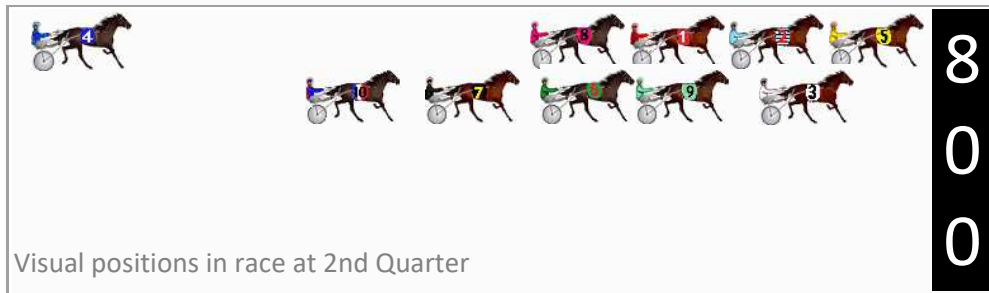

Pinjarra Race 4 Distance 2185m

Wednesday, 21 February 2024

Gross Time: 2:42.60 MileRate: 1:59.80 LeadTime: 42.20s First Qtr: 31.60s Second Qtr: 30.10s Third Qtr: 30.00s Fourth Qtr: 28.70s

DATA TABLE: 800 / 400 Posi's are position from leader and (how wide the horse was at that position)

No	Horse	Plc	Mar	800 Posi	400 Posi	Time	3rd Qtr	4th Qt
5	BONNE AMOUR	1	0.0m	0.0m (0)	0.0m (0)	2:42.60	30.00s	28.70s
2	DONTWAKEMEUP	2	7.6m	4.0m (0)	4.0m (0)	2:43.17	30.01s	28.96s
1	ADDA LOMBO	3	10.6m	8.0m (0)	7.8m (0)	2:43.40	29.99s	28.90s
9	BONNIE PAULINE	4	15.4m	7.8m (1)	6.6m (2)	2:43.76	29.93s	29.33s
8	CUTTING ROSES	5	16.7m	12.0m (0)	12.2m (0)	2:43.86	30.02s	29.02s
10	THE PROTOTYPE	6	22.0m	21.0m (1)	16.8m (0)	2:44.26	29.70s	29.07s
6	VALHALLA ANGEL	7	25.1m	11.6m (1)	10.6m (1)	2:44.49	29.95s	29.73s
7	DEBRENIKA	8	43.8m	16.2m (1)	15.2m (1)	2:45.90	29.97s	30.74s
3	SPARKLING JEWELS	9	69.8m	2.8m (1)	4.0m (1)	2:47.86	30.19s	33.39s
4	ALLY ROCKS	10	177.8m	120.0m (0)	150.0m (0)	2:56.00	32.23s	30.68s