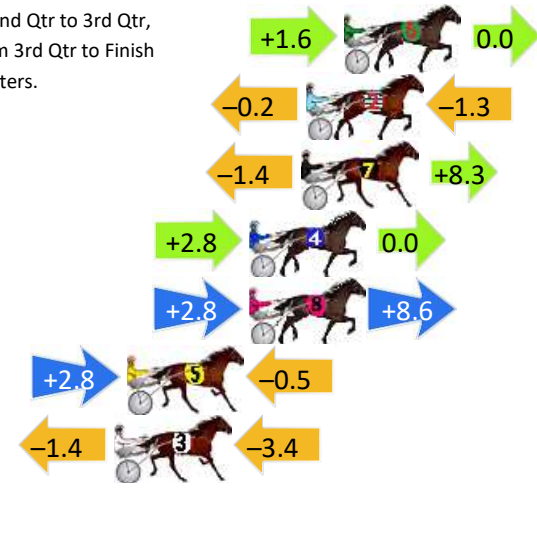

## Finish Position and metres gained

800

Visual positions in race at 2nd Quarter

400

Visual positions in race at 3rd Quarter

# Pinjarra Race 8 Distance 1177m

Monday, 20 May 2024

Gross Time: 1:21.10 MileRate: 1:50.90 LeadTime: 25.50s First Qtr: Second Qtr: Third Qtr: 28.00s Fourth Qtr: 27.60s

DATA TABLE: 800 / 400 Posi's are position from leader and (how wide the horse was at that position)

No	Horse	Plc	Mar	800 Posi	400 Posi	Time	3rd Qtr	4th Qt
6	HEAVENLY WAGE	1	0.0m	1.6m (1)	0.0m (1)	1:21.10	27.89s	27.60s
2	MAJOR FREEWAY	2	1.5m	0.0m (0)	0.2m (0)	1:21.21	28.01s	27.69s
7	DONTBESILLYCHILLI	3	1.7m	8.6m (0)	10.0m (0)	1:21.22	28.09s	27.03s
4	ME FLASH	4	3.8m	6.6m (1)	3.8m (1)	1:21.38	27.81s	27.60s
8	VENTURA	5	3.8m	15.2m (1)	12.4m (1)	1:21.38	27.80s	27.01s
5	ROCKNROLL SASS	6	8.7m	11.0m (1)	8.2m (1)	1:21.73	27.81s	27.63s
3	UNDER THE ALTA	7	9.2m	4.4m (0)	5.8m (0)	1:21.77	28.10s	27.83s
9	ALTA QUEEN	8	101.6m	40.0m (0)	65.0m (0)	1:28.48	29.75s	30.11s

## Finish Position and metres gained

First Arrow shows distance gain/loss from 2nd Qtr to 3rd Qtr, Second Arrow shows distance gain/loss from 3rd Qtr to Finish  
Blue arrow indicates best gain in these quarters.