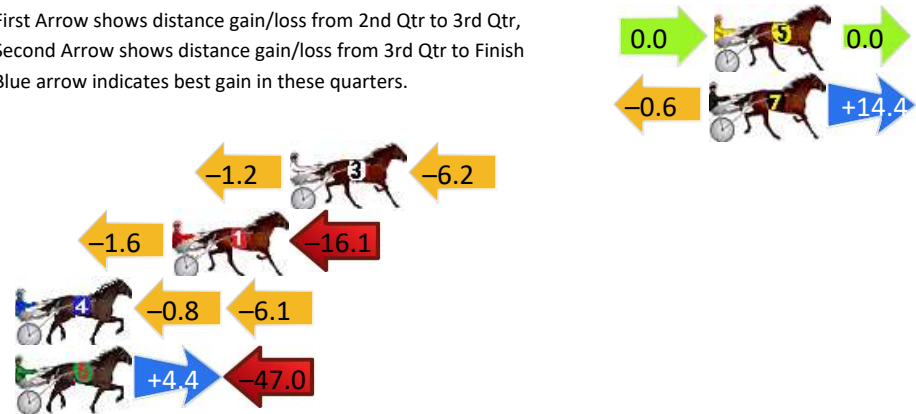

## Finish Position and metres gained

First Arrow shows distance gain/loss from 2nd Qtr to 3rd Qtr, Second Arrow shows distance gain/loss from 3rd Qtr to Finish  
Blue arrow indicates best gain in these quarters.