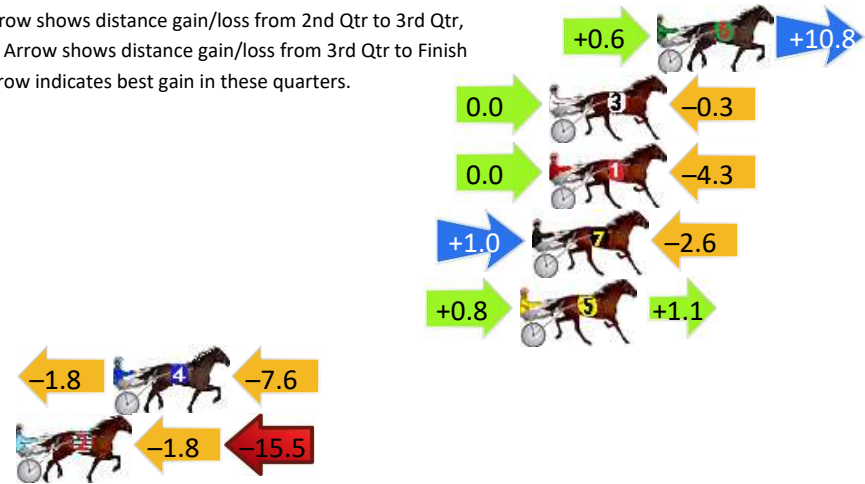

## Finish Position and metres gained

First Arrow shows distance gain/loss from 2nd Qtr to 3rd Qtr,  
Second Arrow shows distance gain/loss from 3rd Qtr to Finish  
Blue arrow indicates best gain in these quarters.

# Pinjarra Race 9 Distance 2631m

Monday, 20 May 2024

Gross Time: 3:15.40 MileRate: 1:57.80 LeadTime: 80.00s First Qtr: 29.30s Second Qtr: 29.20s Third Qtr: 28.00s Fourth Qtr: 28.90s

DATA TABLE: 800 / 400 Posi's are position from leader and (how wide the horse was at that position)

No	Horse	Plc	Mar	800 Posi	400 Posi	Time	3rd Qtr	4th Qt
6	STREET HAWK	1	0.0m	11.4m (1)	10.8m (1)	3:15.40	27.97s	28.12s
3	TROUBLE SUPREME	2	4.3m	4.0m (0)	4.0m (0)	3:15.73	28.00s	28.92s
1	CALLMEWHATUWANT	3	4.3m	0.0m (0)	0.0m (0)	3:15.73	28.00s	29.21s
7	STORMYSKYES	4	5.0m	3.4m (1)	2.4m (1)	3:15.78	27.93s	29.09s
5	PAROQUET	5	5.5m	7.4m (1)	6.6m (1)	3:15.82	27.94s	28.82s
4	CALL TO ARMS	6	21.8m	12.4m (0)	14.2m (0)	3:17.05	28.12s	29.45s
2	RISING SPIRIT	7	25.7m	8.4m (0)	10.2m (0)	3:17.35	28.11s	30.01s