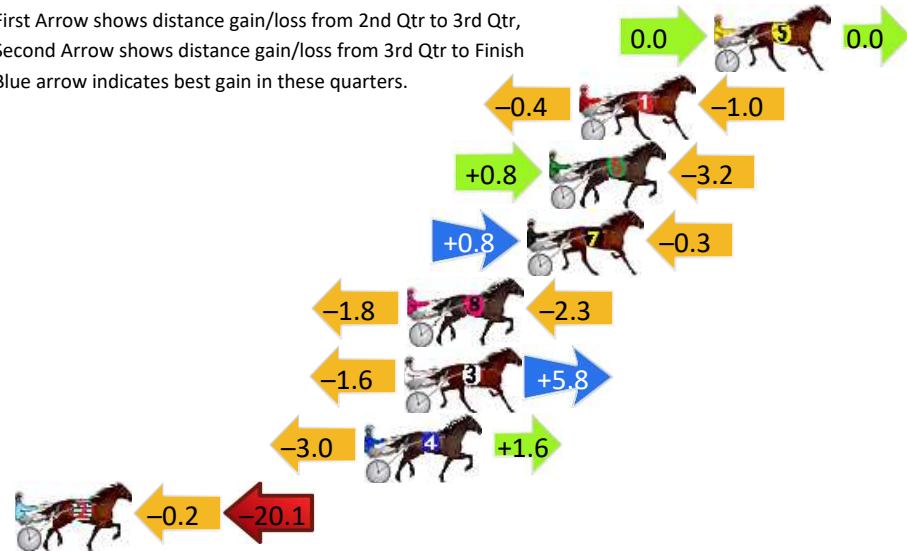

## Finish Position and metres gained

First Arrow shows distance gain/loss from 2nd Qtr to 3rd Qtr, Second Arrow shows distance gain/loss from 3rd Qtr to Finish  
Blue arrow indicates best gain in these quarters.

# Pinjarra Race 3 Distance 1684m

Monday, 20 May 2024

Gross Time: 2:00.70 MileRate: 1:55.30 LeadTime: 5.40s First Qtr: 28.90s Second Qtr: 31.40s Third Qtr: 27.70s Fourth Qtr: 27.30s

DATA TABLE: 800 / 400 Posi's are position from leader and (how wide the horse was at that position)

No	Horse	Plc	Mar	800 Posi	400 Posi	Time	3rd Qtr	4th Qt
5	TUALOU	1	0.0m	0.0m (0)	0.0m (0)	2:00.70	27.70s	27.30s
1	WORLD SECRET	2	5.4m	4.0m (0)	4.4m (0)	2:01.09	27.73s	27.37s
6	ATLAS THE TITAN	3	6.6m	4.2m (1)	3.4m (1)	2:01.17	27.65s	27.52s
7	ARIONROCK	4	7.5m	8.0m (1)	7.2m (2)	2:01.24	27.65s	27.32s
8	IDEAL INTEREST	5	12.3m	8.2m (0)	10.0m (0)	2:01.58	27.82s	27.46s
3	TAXI IT IS	6	12.4m	16.6m (1)	18.2m (1)	2:01.59	27.81s	26.91s
4	ROCK ROSIE ROCK	7	14.0m	12.6m (0)	15.6m (0)	2:01.71	27.90s	27.19s
2	MONEY TIME MADNESS	8	32.5m	12.2m (1)	12.4m (1)	2:03.04	27.72s	28.66s