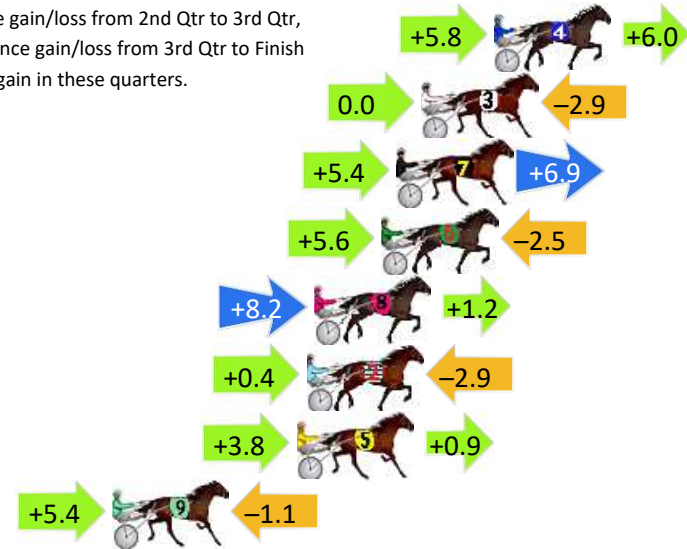

## Finish Position and metres gained

First Arrow shows distance gain/loss from 2nd Qtr to 3rd Qtr, Second Arrow shows distance gain/loss from 3rd Qtr to Finish  
Blue arrow indicates best gain in these quarters.

Visual positions in race at 2nd Quarter

Visual positions in race at 3rd Quarter

# Pinjarra Race 4 Distance 1177m

Monday, 20 May 2024

Gross Time: 1:23.00 MileRate: 1:53.50 LeadTime: 25.90s First Qtr: Second Qtr: Third Qtr: 28.50s Fourth Qtr: 28.60s

DATA TABLE: 800 / 400 Posi's are position from leader and (how wide the horse was at that position)