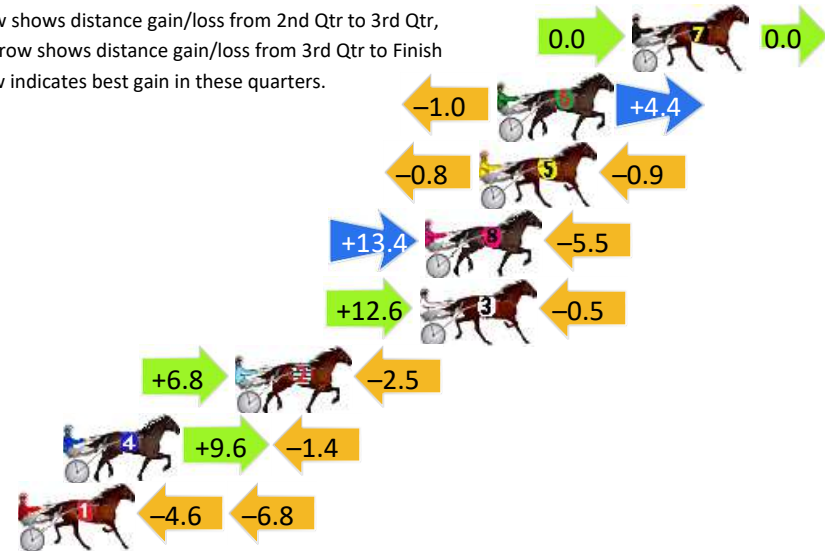

## Finish Position and metres gained

First Arrow shows distance gain/loss from 2nd Qtr to 3rd Qtr,  
Second Arrow shows distance gain/loss from 3rd Qtr to Finish  
Blue arrow indicates best gain in these quarters.

800

Visual positions in race at 2nd Quarter

400

Visual positions in race at 3rd Quarter

# Pinjarra Race 6 Distance 1177m

Monday, 20 May 2024

Gross Time: 1:23.30 MileRate: 1:53.90 LeadTime: 26.30s First Qtr: Second Qtr: Third Qtr: 29.20s Fourth Qtr: 27.80s

DATA TABLE: 800 / 400 Posi's are position from leader and (how wide the horse was at that position)