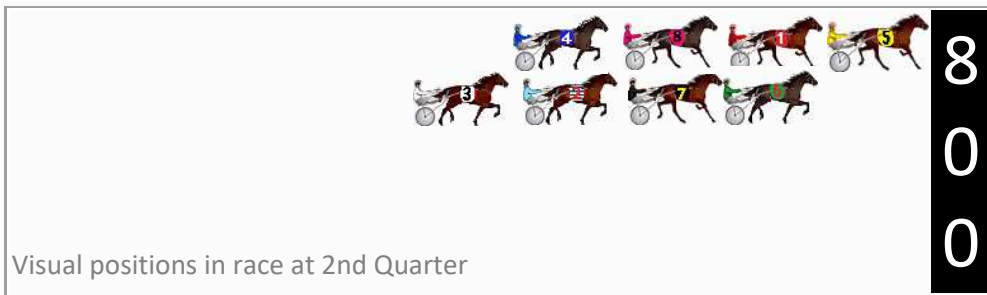

## Finish Position and metres gained

First Arrow shows distance gain/loss from 2nd Qtr to 3rd Qtr, Second Arrow shows distance gain/loss from 3rd Qtr to Finish  
Blue arrow indicates best gain in these quarters.