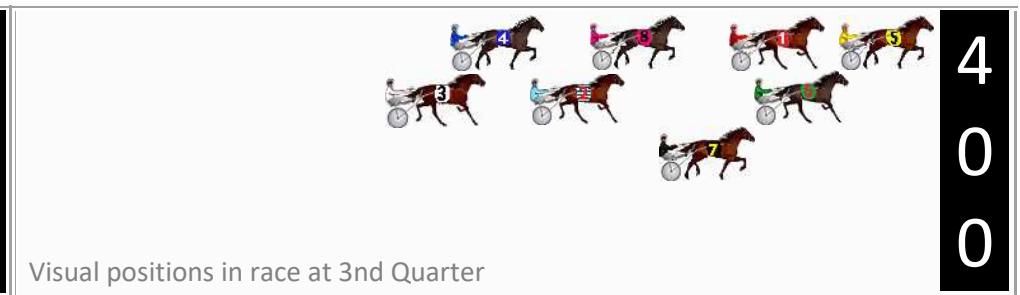

Visual positions in race at 3rd Quarter