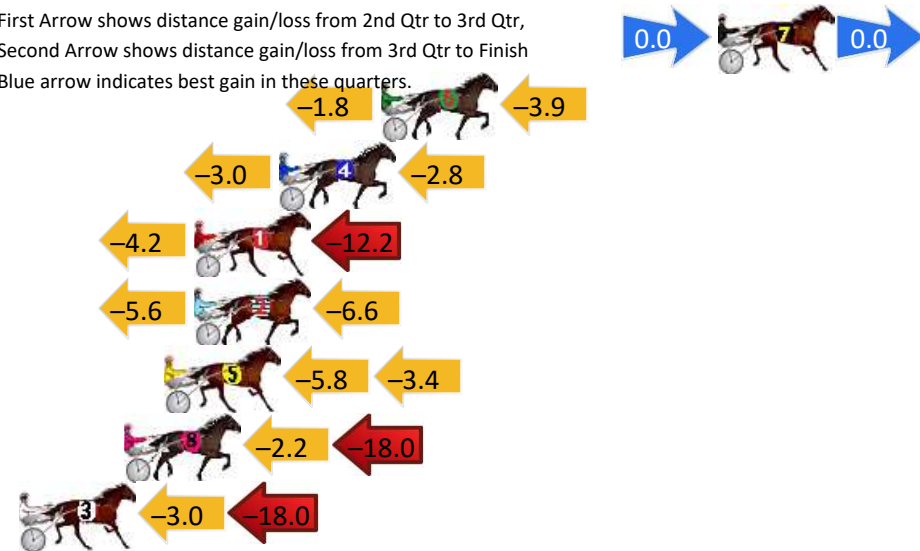

# Pinjarra Race 1 Distance 2631m

Monday, 20 May 2024

Gross Time: 3:24.90 MileRate: 2:01.70 LeadTime: 84.70s First Qtr: 30.60s Second Qtr: 31.30s Third Qtr: 29.10s Fourth Qtr: 29.20s

DATA TABLE: 800 / 400 Posi's are position from leader and (how wide the horse was at that position)

## Finish Position and metres gained

First Arrow shows distance gain/loss from 2nd Qtr to 3rd Qtr, Second Arrow shows distance gain/loss from 3rd Qtr to Finish  
Blue arrow indicates best gain in these quarters.