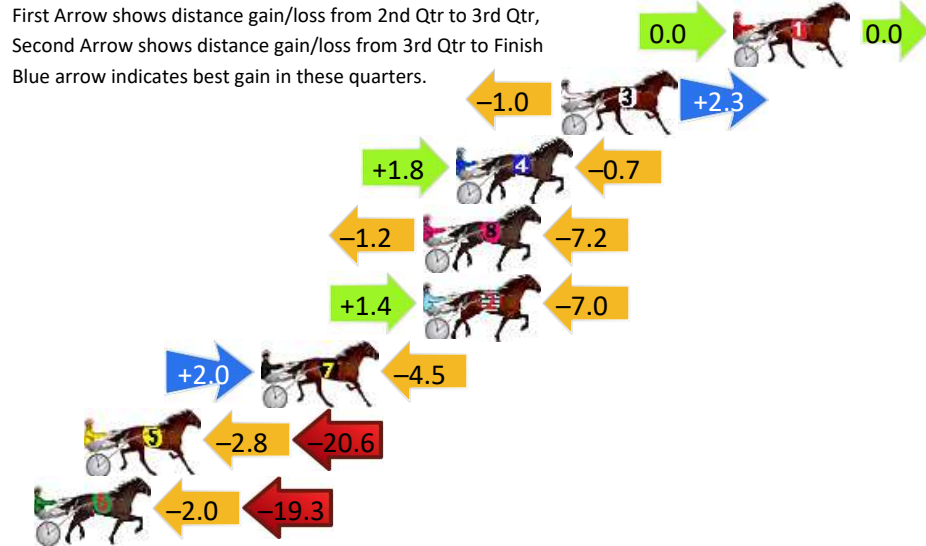

Pinjarra Race 7 Distance 2185m

Monday, 20 May 2024

Gross Time: 2:36.00 MileRate: 1:54.90 LeadTime: 41.30s First Qtr: 29.00s Second Qtr: 29.20s Third Qtr: 28.20s Fourth Qtr: 27.90s

DATA TABLE: 800 / 400 Posi's are position from leader and (how wide the horse was at that position)

NoHorse	Plc	Mar	800 Posi	400 Posi	Time	3rd Qtr	4th Qt
1 MADAM PUBLISHER	1	0.0m	0.0m (0)	0.0m (0)	2:36.00	28.20s	27.90s
3 RATTLIN LILLY	2	6.9m	8.2m (0)	9.2m (0)	2:36.51	28.27s	27.74s
4 CHAMPAGNE EVERYONE	3	11.1m	12.2m (0)	10.4m (1)	2:36.81	28.07s	27.95s
8 SECRET REACTION	4	12.4m	4.0m (0)	5.2m (0)	2:36.91	28.29s	28.40s
2 LADY VIOLETTA	5	12.4m	6.8m (1)	5.4m (2)	2:36.91	28.10s	28.39s
7 BRULEE	6	18.9m	16.4m (0)	14.4m (0)	2:37.39	28.06s	28.21s
5 ROCKIN THE TREND	7	26.0m	2.6m (1)	5.4m (1)	2:37.91	28.40s	29.33s
6 CASTELLA DELLACQUA	8	32.3m	11.0m (1)	13.0m (2)	2:38.37	28.35s	29.24s

Finish Position and metres gained

800

Visual positions in race at 2nd Quarter