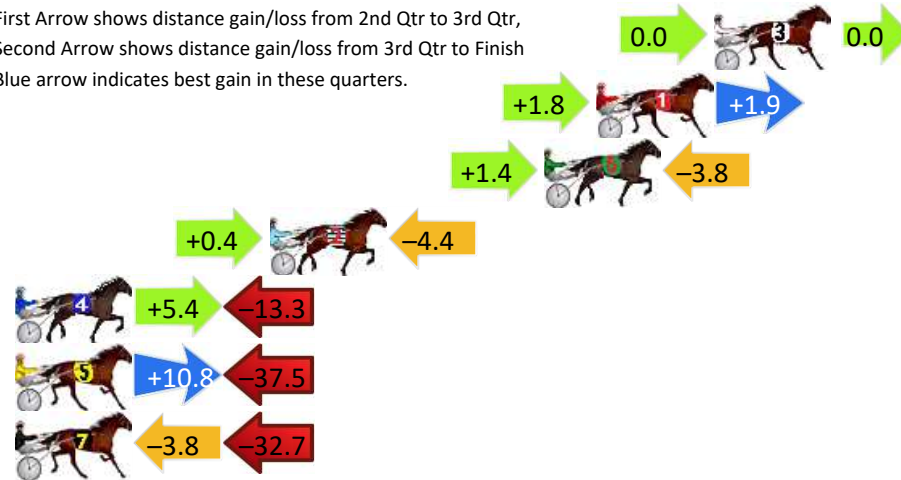

## Finish Position and metres gained

First Arrow shows distance gain/loss from 2nd Qtr to 3rd Qtr, Second Arrow shows distance gain/loss from 3rd Qtr to Finish  
Blue arrow indicates best gain in these quarters.

# Pinjarra Race 5 Distance 2185m

Monday, 20 May 2024

Gross Time: 2:44.50 MileRate: 2:01.10 LeadTime: 44.30s First Qtr: 32.00s Second Qtr: 31.30s Third Qtr: 28.60s Fourth Qtr: 28.30s

DATA TABLE: 800 / 400 Posi's are position from leader and (how wide the horse was at that position)

No	Horse	Plc	Mar	800 Posi	400 Posi	Time	3rd Qtr	4th Qt
3	ESCAPEFROMREALITY	1	0.0m	0.0m (0)	0.0m (0)	2:44.50	28.60s	28.30s
1	SUGAR BOO	2	4.7m	8.4m (0)	6.6m (0)	2:44.85	28.47s	28.17s
6	EBEE AVIATOR	3	6.8m	4.4m (0)	3.0m (1)	2:45.01	28.50s	28.57s
2	MARLEDIE	4	17.8m	13.8m (0)	13.4m (0)	2:45.82	28.57s	28.61s
4	BETTOR BE BUCKS	5	31.3m	23.4m (0)	18.0m (0)	2:46.83	28.22s	29.24s
5	POCKETFUL OF POSIE	6	54.5m	27.8m (0)	17.0m (1)	2:48.55	27.85s	30.94s
7	RUN STELLA RUN	7	55.1m	18.6m (0)	22.4m (1)	2:48.60	28.88s	30.60s