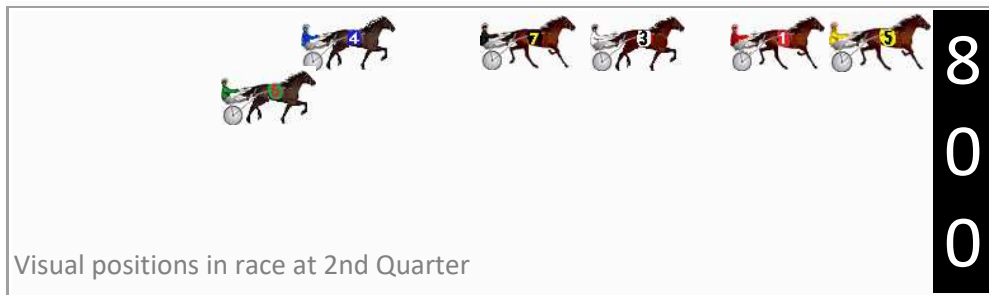

## Finish Position and metres gained

First Arrow shows distance gain/loss from 2nd Qtr to 3rd Qtr, Second Arrow shows distance gain/loss from 3rd Qtr to Finish  
Blue arrow indicates best gain in these quarters.