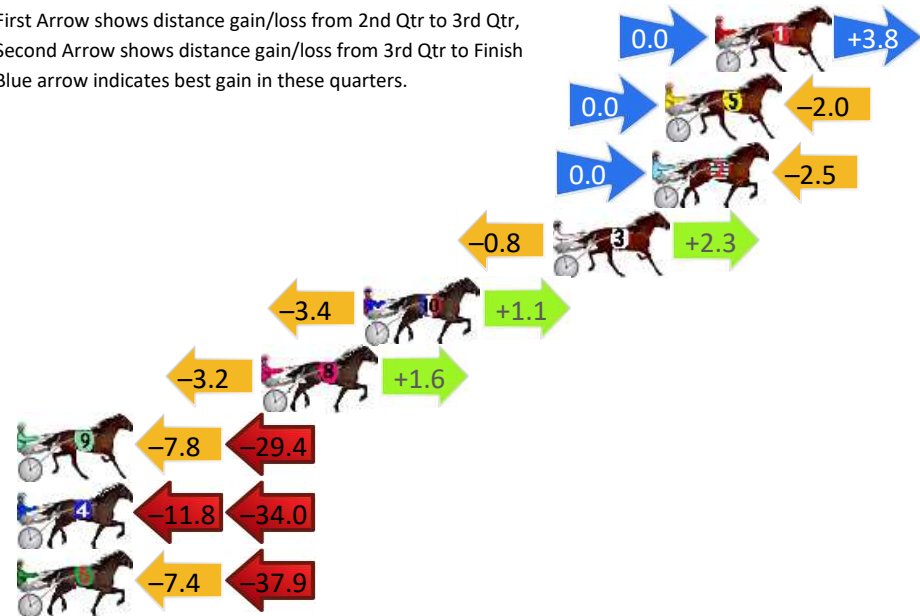

Pinjarra Race 7 Distance 1684m

Monday, 17 March 2025

Gross Time: 1:55.00 MileRate: 1:49.90 LeadTime: 4.70s First Qtr: 27.60s Second Qtr: 27.90s Third Qtr: 26.80s Fourth Qtr: 28.00s

DATA TABLE: 800 / 400 Posi's are position from leader and (how wide the horse was at that position)

No	Horse	Plc	Mar	800 Posi	400 Posi	Time	3rd Qtr	4th Qt
1	Sangue Reale	1	0.0m	3.8m (0)	3.8m (0)	1:55.00	26.81s	27.74s
5	Minstrel	2	2.0m	0.0m (1)	0.0m (1)	1:55.15	26.80s	28.14s
2	Magnificent Storm	3	2.5m	0.0m (0)	0.0m (0)	1:55.18	26.80s	28.17s
3	Otis	4	6.5m	8.0m (0)	8.8m (0)	1:55.48	26.86s	27.84s
10	High Price	5	14.1m	11.8m (0)	15.2m (0)	1:56.04	27.03s	27.92s
8	Tricky Miki	6	18.2m	16.6m (1)	19.8m (0)	1:56.34	27.02s	27.89s
9	Ventura	7	49.6m	12.4m (1)	20.2m (2)	1:58.65	27.29s	30.05s
4	Machnificent	8	49.8m	4.0m (1)	15.8m (1)	1:58.67	27.55s	30.37s
6	Jawsoflincoln	9	53.5m	8.2m (1)	15.6m (2)	1:58.94	27.25s	30.64s

Finish Position and metres gained

First Arrow shows distance gain/loss from 2nd Qtr to 3rd Qtr, Second Arrow shows distance gain/loss from 3rd Qtr to Finish
Blue arrow indicates best gain in these quarters.

Visual positions in race at 2nd Quarter