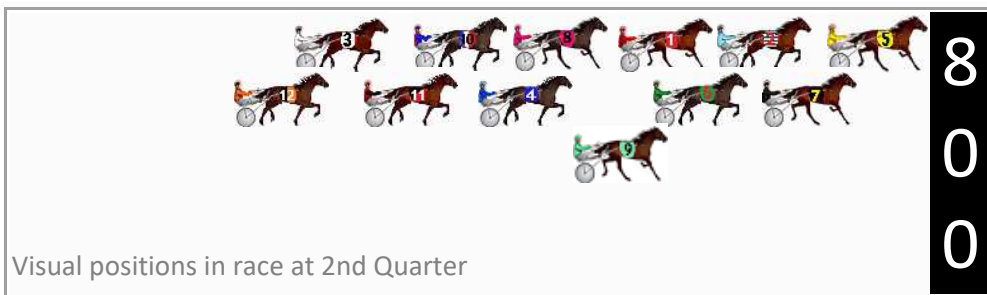

Finish Position and metres gained

First Arrow shows distance gain/loss from 2nd Qtr to 3rd Qtr,
Second Arrow shows distance gain/loss from 3rd Qtr to Finish
Blue arrow indicates best gain in these quarters.

DATA TABLE: 800 / 400 Posi's are position from leader and (how wide the horse was at that position)

No	Horse	Plc	Mar	800 Posi	400 Posi	Time	3rd Qtr	4th Qt
9	Hugotastic	1	0.0m	10.2m (2)	0.0m (0)	2:37.10	25.98s	29.70s
5	No Noney	2	14.1m	0.0m (0)	5.8m (0)	2:38.20	27.08s	30.31s
7	Overly Excited	3	15.1m	2.6m (1)	13.2m (0)	2:38.28	27.44s	29.84s
8	Tommy Price	4	40.5m	12.6m (0)	29.2m (1)	2:40.25	27.82s	30.53s
10	Tempt The Stars	5	42.8m	16.6m (0)	32.6m (0)	2:40.43	27.78s	30.45s
11	Reg Lawson	6	43.8m	18.6m (1)	31.8m (2)	2:40.51	27.58s	30.59s
6	Rock Rosie Rock	7	47.8m	7.0m (1)	20.6m (1)	2:40.82	27.55s	31.71s
1	Ideal Ivana	8	54.1m	8.4m (0)	28.2m (0)	2:41.31	27.99s	31.61s
2	Amaretto Angel	9	64.7m	4.4m (0)	24.2m (0)	2:42.14	27.94s	32.69s
4	Stapleton	10	75.9m	14.0m (1)	25.0m (1)	2:43.01	27.28s	33.46s
3	Ashby	11	77.8m	21.4m (0)	42.4m (0)	2:43.16	28.04s	32.31s
12	Under The Starzzz	12	127.7m	23.8m (1)	53.0m (0)	2:47.04	28.47s	35.22s