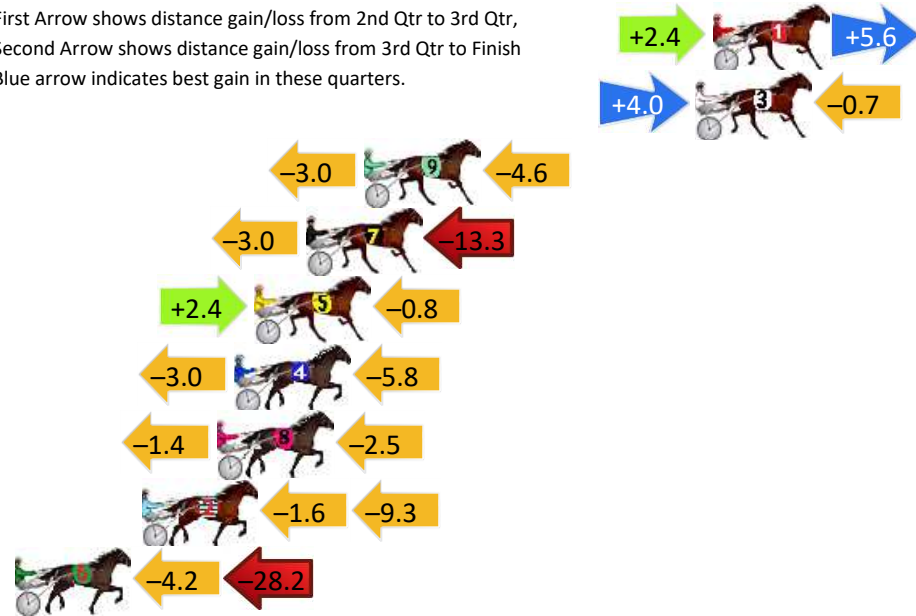

Finish Position and metres gained

First Arrow shows distance gain/loss from 2nd Qtr to 3rd Qtr,
Second Arrow shows distance gain/loss from 3rd Qtr to Finish
Blue arrow indicates best gain in these quarters.

800

Visual positions in race at 2nd Quarter

400

Visual positions in race at 3rd Quarter

Pinjarra Race 6 Distance 1684m

Monday, 17 March 2025

Gross Time: 1:55.70 MileRate: 1:50.60 LeadTime: 4.60s First Qtr: 26.60s Second Qtr: 30.10s Third Qtr: 27.00s Fourth Qtr: 27.40s

DATA TABLE: 800 / 400 Posi's are position from leader and (how wide the horse was at that position)

No	Horse	Plc	Mar	800 Posi	400 Posi	Time	3rd Qtr	4th Qt
1	Nullarbor Navajo	1	0.0m	8.0m (0)	5.6m (0)	1:55.70	26.84s	27.02s
3	Steno	2	0.7m	4.0m (0)	0.0m (0)	1:55.75	26.73s	27.45s
9	Aardiebytheseaside	3	14.0m	6.4m (1)	9.4m (1)	1:56.71	27.20s	27.71s
7	Penny Black	4	16.3m	0.0m (0)	3.0m (1)	1:56.88	27.20s	28.31s
5	Champagne Everyone	5	18.4m	20.0m (0)	17.6m (0)	1:57.03	26.84s	27.45s
4	Acharne Girl	6	19.2m	10.4m (1)	13.4m (1)	1:57.08	27.20s	27.80s
8	Little Darling	7	19.9m	16.0m (0)	17.4m (1)	1:57.14	27.09s	27.57s
2	Castella Dellacqua	8	22.9m	12.0m (0)	13.6m (0)	1:57.35	27.10s	28.03s
6	Wonderful To Fly	9	34.8m	2.4m (1)	6.6m (2)	1:58.21	27.27s	29.32s