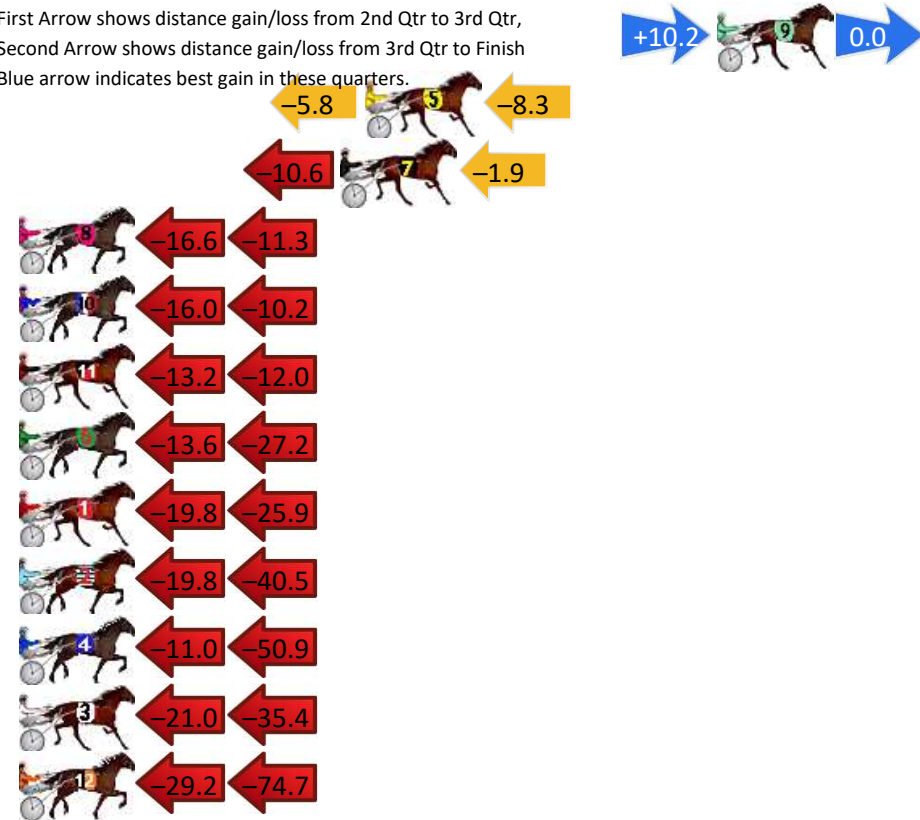

Finish Position and metres gained

First Arrow shows distance gain/loss from 2nd Qtr to 3rd Qtr,
Second Arrow shows distance gain/loss from 3rd Qtr to Finish
Blue arrow indicates best gain in these quarters.

DATA TABLE: 800 / 400 Posi's are position from leader and (how wide the horse was at that position)

No	Horse	Plc	Mar	800 Posi	400 Posi	Time	3rd Qtr	4th Qt
9	Hugotastic	1	0.0m	10.2m (2)	0.0m (0)	2:37.10	25.98s	29.70s
5	No Noney	2	14.1m	0.0m (0)	5.8m (0)	2:38.20	27.08s	30.31s
7	Overly Excited	3	15.1m	2.6m (1)	13.2m (0)	2:38.28	27.44s	29.84s
8	Tommy Price	4	40.5m	12.6m (0)	29.2m (1)	2:40.25	27.82s	30.53s
10	Tempt The Stars	5	42.8m	16.6m (0)	32.6m (0)	2:40.43	27.78s	30.45s
11	Reg Lawson	6	43.8m	18.6m (1)	31.8m (2)	2:40.51	27.58s	30.59s
6	Rock Rosie Rock	7	47.8m	7.0m (1)	20.6m (1)	2:40.82	27.55s	31.71s
1	Ideal Ivana	8	54.1m	8.4m (0)	28.2m (0)	2:41.31	27.99s	31.61s
2	Amaretto Angel	9	64.7m	4.4m (0)	24.2m (0)	2:42.14	27.94s	32.69s
4	Stapleton	10	75.9m	14.0m (1)	25.0m (1)	2:43.01	27.28s	33.46s
3	Ashby	11	77.8m	21.4m (0)	42.4m (0)	2:43.16	28.04s	32.31s
12	Under The Starzzz	12	127.7m	23.8m (1)	53.0m (0)	2:47.04	28.47s	35.22s