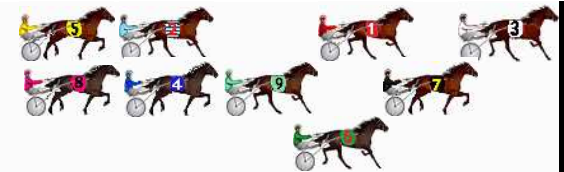

400

Visual positions in race at 3rd Quarter