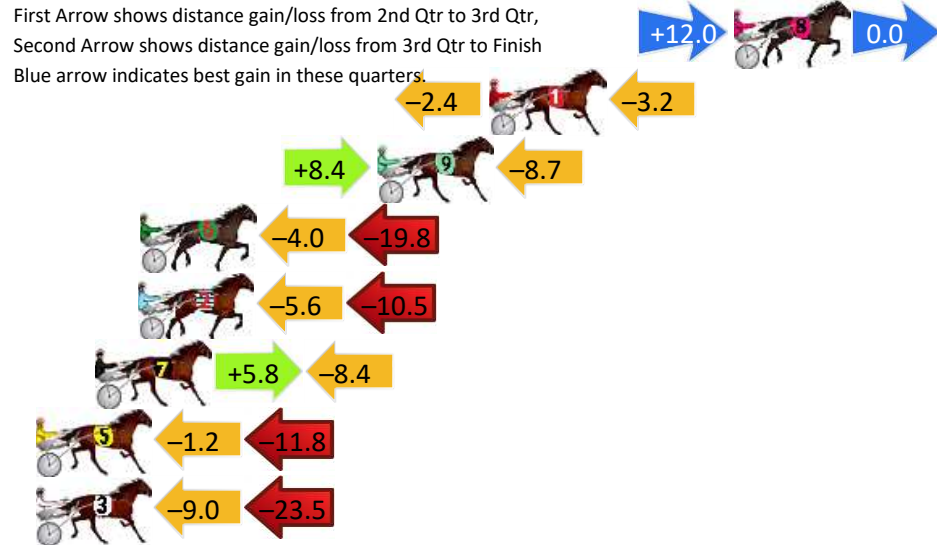

Pinjarra Race 1 Distance 2185m

Monday, 17 March 2025

Gross Time: 2:37.00 MileRate: 1:55.70 LeadTime: 42.20s First Qtr: 30.20s Second Qtr: 28.80s Third Qtr: 27.60s Fourth Qtr: 28.20s

DATA TABLE: 800 / 400 Posi's are position from leader and (how wide the horse was at that position)

No	Horse	Plc	Mar	800 Posi	400 Posi	Time	3rd Qtr	4th Qt
8	Vanderbilt	1	0.0m	12.0m (1)	0.0m (1)	2:37.00	26.77s	28.20s
1	Chillin	2	9.8m	4.2m (0)	6.6m (1)	2:37.73	27.76s	28.42s
9	Torpedo Rock	3	14.3m	14.0m (0)	5.6m (2)	2:38.06	27.01s	28.81s
6	Chasing Hill	4	23.8m	0.0m (0)	4.0m (0)	2:38.76	27.86s	29.59s
2	Major Jay	5	23.9m	7.8m (1)	13.4m (0)	2:38.77	27.98s	28.94s
7	Cams Boulder	6	25.6m	23.0m (1)	17.2m (1)	2:38.90	27.19s	28.79s
5	Tux And Tails	7	32.0m	19.0m (0)	20.2m (0)	2:39.37	27.67s	29.03s
3	Gold Horseshoe	8	36.5m	4.0m (1)	13.0m (1)	2:39.70	28.21s	29.85s

Finish Position and metres gained

800

Visual positions in race at 2nd Quarter