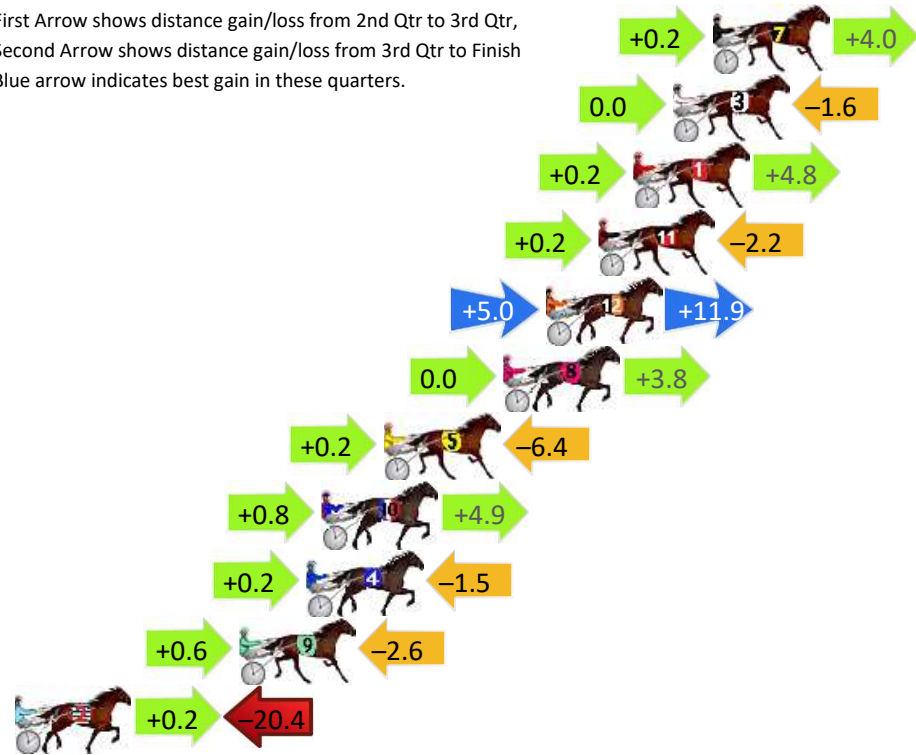

Pinjarra Race 8 Distance 2185m

Monday, 17 March 2025

Gross Time: 2:45.70 MileRate: 2:02.00 LeadTime: 43.90s First Qtr: 30.90s Second Qtr: 31.30s Third Qtr: 29.80s Fourth Qtr: 29.80s

DATA TABLE: 800 / 400 Posi's are position from leader and (how wide the horse was at that position)

No	Horse	Plc	Mar	800 Posi	400 Posi	Time	3rd Qtr	4th Qt
7	Starlight Song	1	0.0m	4.2m (0)	4.0m (0)	2:45.70	29.79s	29.50s
3	Control Queen	2	1.6m	0.0m (0)	0.0m (0)	2:45.82	29.80s	29.92s
1	Vybrant	3	3.2m	8.2m (0)	8.0m (0)	2:45.95	29.79s	29.44s
11	Pay Homage	4	4.6m	2.6m (1)	2.4m (1)	2:46.06	29.79s	29.96s
12	Idealincider	5	6.7m	23.6m (1)	18.6m (2)	2:46.22	29.43s	28.92s
8	The Ultimate Beach	6	8.4m	12.2m (0)	12.2m (0)	2:46.36	29.80s	29.52s
5	Major Blue Eyes	7	13.2m	7.0m (1)	6.8m (1)	2:46.73	29.79s	30.27s
10	Devils Courage	8	15.7m	21.4m (0)	20.6m (0)	2:46.93	29.74s	29.44s
4	Kripke	9	16.3m	15.0m (1)	14.8m (1)	2:46.97	29.79s	29.91s
9	All About America	10	19.0m	17.0m (0)	16.4m (0)	2:47.18	29.76s	29.99s
2	Satan Princess	11	31.2m	11.0m (1)	10.8m (1)	2:48.14	29.79s	31.31s

Finish Position and metres gained

First Arrow shows distance gain/loss from 2nd Qtr to 3rd Qtr, Second Arrow shows distance gain/loss from 3rd Qtr to Finish
Blue arrow indicates best gain in these quarters.

800

Visual positions in race at 2nd Quarter