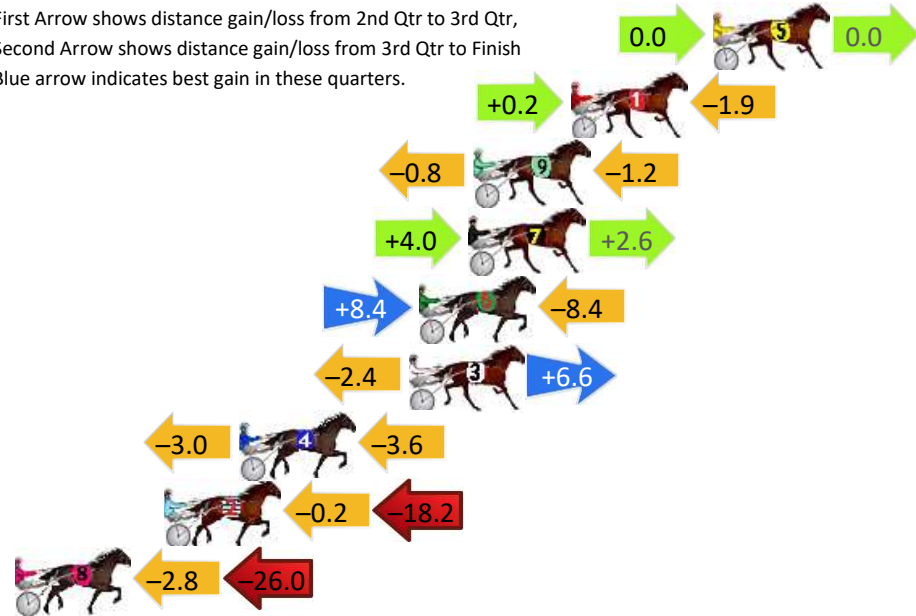

DATA TABLE: 800 / 400 Posi's are position from leader and (how wide the horse was at that position)

No	Horse	Plc	Mar	800 Posi	400 Posi	Time	3rd Qtr	4th Qt
9	Hugotastic	1	0.0m	10.2m (2)	0.0m (0)	2:37.10	25.98s	29.70s
5	No Noney	2	14.1m	0.0m (0)	5.8m (0)	2:38.20	27.08s	30.31s
7	Overly Excited	3	15.1m	2.6m (1)	13.2m (0)	2:38.28	27.44s	29.84s
8	Tommy Price	4	40.5m	12.6m (0)	29.2m (1)	2:40.25	27.82s	30.53s
10	Tempt The Stars	5	42.8m	16.6m (0)	32.6m (0)	2:40.43	27.78s	30.45s
11	Reg Lawson	6	43.8m	18.6m (1)	31.8m (2)	2:40.51	27.58s	30.59s
6	Rock Rosie Rock	7	47.8m	7.0m (1)	20.6m (1)	2:40.82	27.55s	31.71s
1	Ideal Ivana	8	54.1m	8.4m (0)	28.2m (0)	2:41.31	27.99s	31.61s
2	Amaretto Angel	9	64.7m	4.4m (0)	24.2m (0)	2:42.14	27.94s	32.69s
4	Stapleton	10	75.9m	14.0m (1)	25.0m (1)	2:43.01	27.28s	33.46s
3	Ashby	11	77.8m	21.4m (0)	42.4m (0)	2:43.16	28.04s	32.31s
12	Under The Starzzz	12	127.7m	23.8m (1)	53.0m (0)	2:47.04	28.47s	35.22s

Finish Position and metres gained

First Arrow shows distance gain/loss from 2nd Qtr to 3rd Qtr, Second Arrow shows distance gain/loss from 3rd Qtr to Finish Blue arrow indicates best gain in these quarters.

Pinjarra Race 4 Distance 2185m

Monday, 17 March 2025

Gross Time: 2:36.50 MileRate: 1:55.20 LeadTime: 41.10s First Qtr: 30.70s Second Qtr: 29.00s Third Qtr: 27.30s Fourth Qtr: 28.40s

DATA TABLE: 800 / 400 Posi's are position from leader and (how wide the horse was at that position)