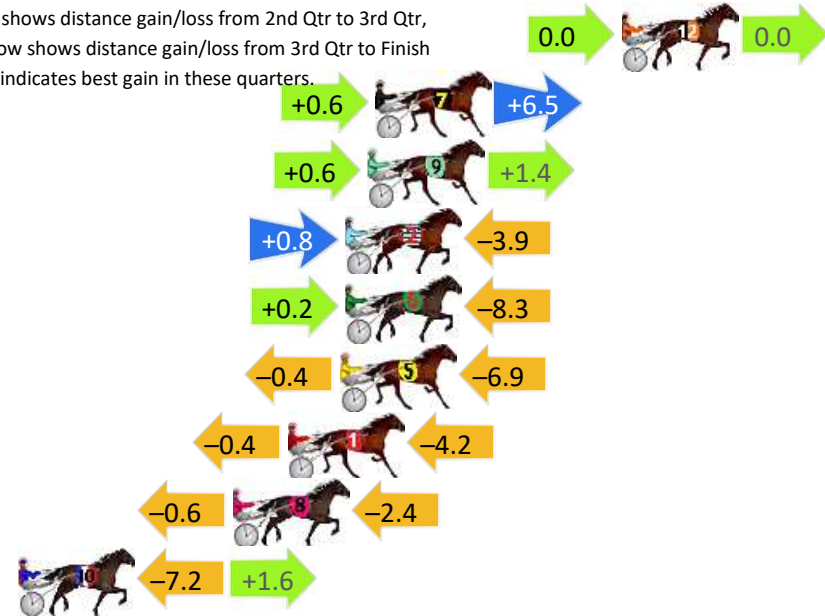

Finish Position and metres gained

First Arrow shows distance gain/loss from 2nd Qtr to 3rd Qtr, Second Arrow shows distance gain/loss from 3rd Qtr to Finish
Blue arrow indicates best gain in these quarters.

Visual positions in race at 2nd Quarter

Visual positions in race at 3rd Quarter

Pinjarra Race 5 Distance 2185m

Monday, 17 March 2025

Gross Time: 2:38.50 MileRate: 1:56.80 LeadTime: 41.00s First Qtr: 29.60s Second Qtr: 30.10s Third Qtr: 28.00s Fourth Qtr: 29.80s

DATA TABLE: 800 / 400 Posi's are position from leader and (how wide the horse was at that position)

No	Horse	Plc	Mar	800 Posi	400 Posi	Time	3rd Qtr	4th Qt
12	Blaze Away	1	0.0m	0.0m (0)	0.0m (0)	2:38.50	28.00s	29.80s
7	At The Pointy End	2	9.9m	17.0m (0)	16.4m (1)	2:39.27	27.97s	29.32s
9	Call To Arms	3	10.2m	12.2m (1)	11.6m (1)	2:39.30	27.96s	29.70s
2	Gota Good Warhol	4	11.1m	8.0m (1)	7.2m (1)	2:39.37	27.93s	30.09s
6	Fly To The Finish	5	11.1m	3.0m (1)	2.8m (1)	2:39.37	27.97s	30.41s
5	Mydadtheterror	6	11.3m	4.0m (0)	4.4m (0)	2:39.38	28.01s	30.31s
1	Elephant Rock	7	13.4m	8.8m (0)	9.2m (0)	2:39.55	28.02s	30.11s
8	My Little Big Man	8	15.6m	12.6m (0)	13.2m (0)	2:39.72	28.04s	29.98s
10	Ronald Scott	9	24.2m	18.6m (1)	25.8m (0)	2:40.39	28.52s	29.68s