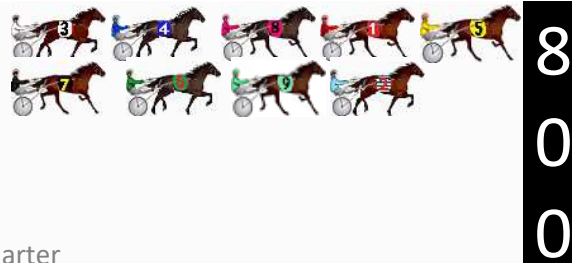

Finish Position and metres gained

First Arrow shows distance gain/loss from 2nd Qtr to 3rd Qtr, Second Arrow shows distance gain/loss from 3rd Qtr to Finish Blue arrow indicates best gain in these quarters.