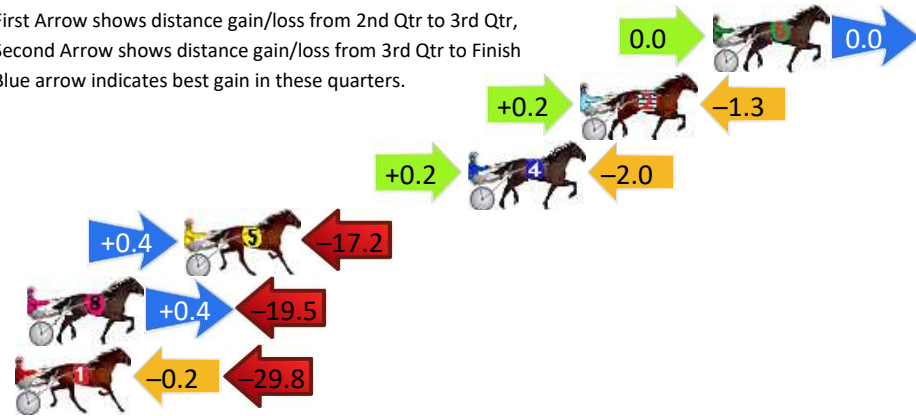

DATA TABLE: 800 / 400 Posi's are position from leader and (how wide the horse was at that position)

NoHorse	Plc	Mar	800 Posi	400 Posi	Time	3rd Qtr	4th Qt
6	1	0.0m	0.0m (0)	0.0m (0)	2:38.00	27.90s	27.30s
2	2	5.3m	4.2m (0)	4.0m (0)	2:38.38	27.89s	27.39s
4	3	9.8m	8.0m (0)	7.8m (0)	2:38.70	27.89s	27.44s
5	4	21.2m	4.4m (1)	4.0m (1)	2:39.52	27.89s	28.47s
8	5	27.5m	8.4m (1)	8.0m (1)	2:39.98	27.89s	28.62s
1	6	42.2m	12.2m (0)	12.4m (0)	2:41.03	27.94s	29.32s

Finish Position and metres gained

First Arrow shows distance gain/loss from 2nd Qtr to 3rd Qtr,
Second Arrow shows distance gain/loss from 3rd Qtr to Finish
Blue arrow indicates best gain in these quarters.