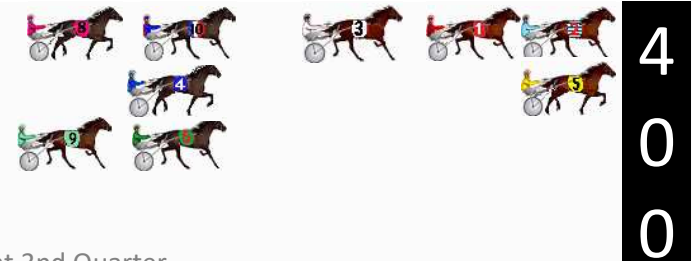

Visual positions in race at 3rd Quarter