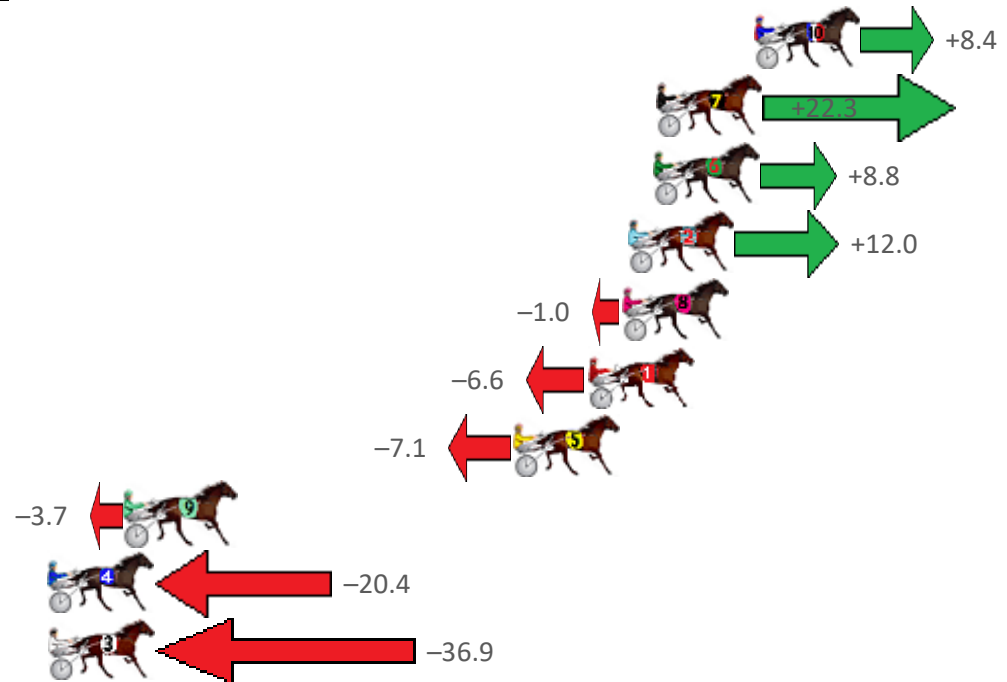

Pinjarra Race 2 Distance 2185m

Monday, 15 August 2022

Gross Time: 2:40.20 MileRate: 1:58.00 LeadTime: 42.30s First Qtr: 30.30s Second Qtr: 29.70s Third Qtr: 28.80s Fourth Qtr: 29.10s

NoHorse	Plc	Mar	800 Posi	400 Posi	Time	3rd Qtr	4th Qtr
10 ROLLINDOWNTHERI	1	0.0m	8.4m (0)	6.0m (2)	2:40.20	28.63s	28.67s
7 WALL STREET GIRL	2	3.9m	26.2m (1)	19.4m (2)	2:40.50	28.32s	27.98s
6 STEREOPHONIC	3	4.0m	12.8m (0)	10.6m (0)	2:40.51	28.64s	28.62s
2 RATTLIN LILLY	4	5.0m	17.0m (1)	9.8m (3)	2:40.58	28.28s	28.75s
8 SPEEDWAGON	5	5.2m	4.2m (0)	4.2m (0)	2:40.60	28.80s	29.17s
1 LUHRSY	6	6.6m	0.0m (0)	0.0m (0)	2:40.70	28.80s	29.58s
5 MANCAVE	7	9.5m	2.4m (1)	2.4m (1)	2:40.93	28.80s	29.61s
9 FLYING RUMOUR	8	24.9m	21.2m (1)	14.2m (3)	2:42.10	28.29s	29.87s
4 LOUIE LEBEAU	9	32.6m	12.2m (1)	13.4m (1)	2:42.69	28.88s	30.49s
3 IDOLISED	10	44.1m	7.2m (1)	11.6m (2)	2:43.57	29.10s	31.45s

Finish Position and metres gained from 800m

Home of PJ Harness Analyser

Want to know how successful PJ Harness Analyser is?

Click here for regular updates

www.pjdata.com.au
admin@pjdata.com.au
www.facebook.com/PJHarnessRacing

RISE Digital, Harness Racing Australia nor the provider accepts any responsibility for the completeness or accuracy of any of the information contained herein, and makes no representations about its suitability for any particular purpose. Users should make their own judgements about those matters and/or seek independent advice. You assume all risks associated with use of data provided on this page