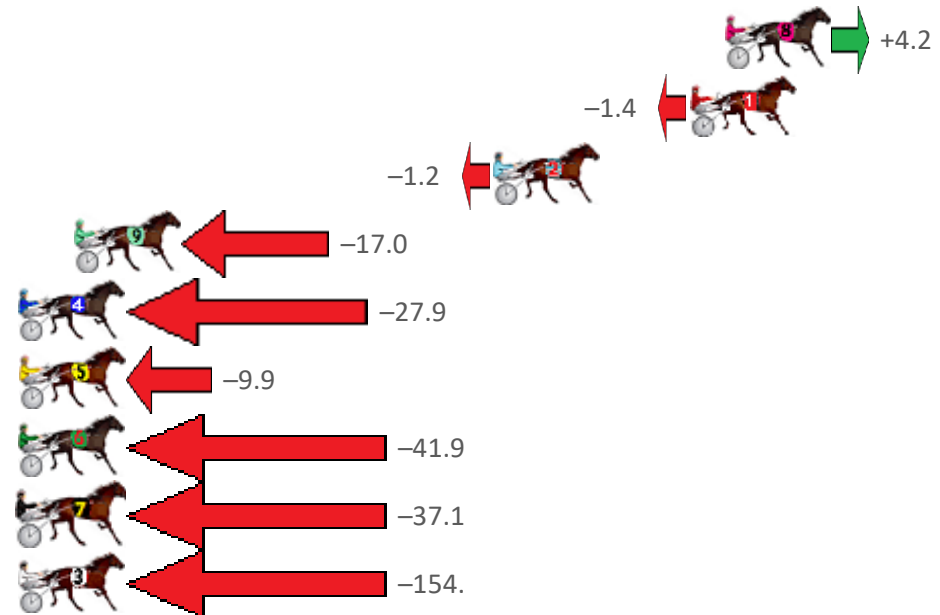

Pinjarra Race 1 Distance 2185m

Monday, 15 August 2022

Gross Time: 2:42.50 MileRate: 1:59.70 LeadTime: 43.80s First Qtr: 30.20s Second Qtr: 29.60s Third Qtr: 29.80s Fourth Qtr: 29.10s

NoHorse	Plc	Mar	800 Posi	400 Posi	Time	3rd Qtr	4th Qtr
8 ELSAMAY	1	0.0m	4.2m (0)	4.4m (0)	2:42.50	29.81s	28.78s
1 TRUNKEY CARRAWA	2	1.4m	0.0m (0)	0.0m (0)	2:42.61	29.80s	29.20s
2 BOSTON BLUE CHIP	3	9.2m	8.0m (1)	2.2m (2)	2:43.20	29.38s	29.61s
9 READY TO ATTACK	4	25.8m	8.8m (0)	8.6m (0)	2:44.47	29.80s	30.34s
4 PATH OF GOLD	5	31.1m	3.2m (1)	2.6m (1)	2:44.87	29.78s	31.16s
5 DELIGHTABLE	6	31.3m	21.4m (0)	11.6m (2)	2:44.89	29.10s	30.53s
6 CHEESE AND BICCYS	7	54.3m	12.4m (1)	7.4m (2)	2:46.65	29.47s	32.49s
7 SUNPATRA	8	55.5m	18.4m (1)	8.6m (1)	2:46.74	29.12s	32.49s
3 THE DARK NIGHT	9	168.7m	14.2m (0)	65.0m (0)	2:55.38	33.61s	36.60s

Finish Position and metres gained from 800m

Home of PJ Harness Analyser

Want to know how successful PJ Harness Analyser is?

Click here for regular updates

www.pjdata.com.au
admin@pjdata.com.au
www.facebook.com/PJHarnessRacing