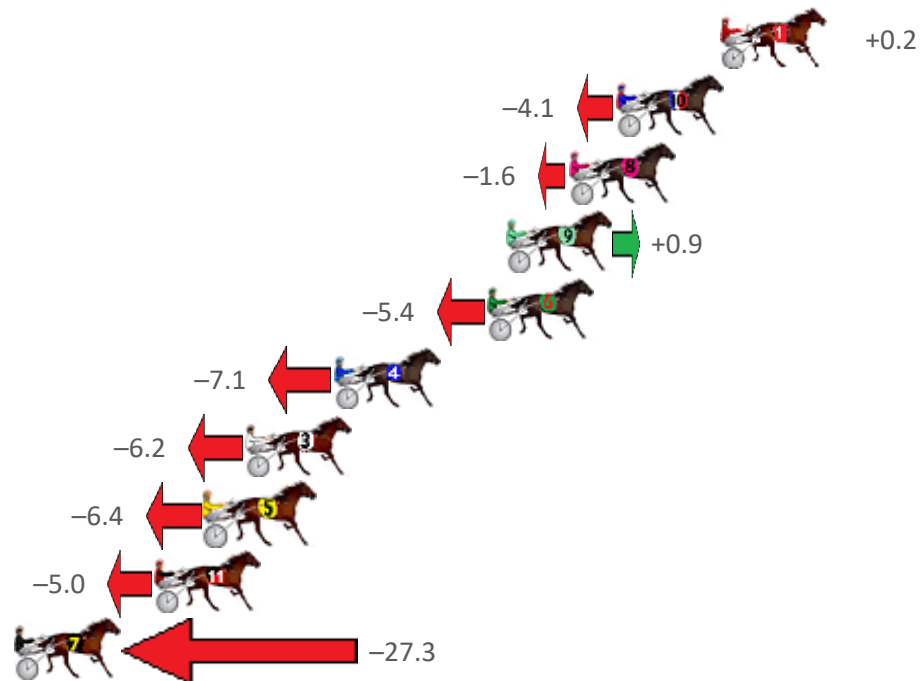

Pinjarra Race 6 Distance 2185m

Monday, 15 August 2022

Gross Time: 2:42.40 MileRate: 1:59.60 LeadTime: 44.80s First Qtr: 29.80s Second Qtr: 31.70s Third Qtr: 28.60s Fourth Qtr: 27.50s

NoHorse	Plc	Mar	800 Posi	400 Posi	Time	3rd Qtr	4th Qtr
1 MIDNIGHT WHISPER	1	0.0m	0.2m (0)	0.0m (0)	2:42.40	28.59s	27.50s
10 THREE RUMOURS	2	4.1m	0.0m (1)	0.6m (1)	2:42.70	28.65s	27.74s
8 OHOKA TITAN	3	6.0m	4.4m (0)	4.2m (0)	2:42.83	28.59s	27.62s
9 CHEER THE MAJOR	4	8.5m	9.4m (0)	8.8m (0)	2:43.02	28.56s	27.48s
6 UNDER THE ALTA	5	9.2m	3.8m (1)	6.8m (1)	2:43.07	28.81s	27.66s
4 BEYOND BLING	6	15.3m	8.2m (1)	8.8m (2)	2:43.51	28.65s	27.94s
3 FIREPLAY	7	18.8m	12.6m (1)	11.4m (1)	2:43.76	28.53s	28.01s
5 GENERAL JOLT	8	20.4m	14.0m (0)	14.2m (0)	2:43.88	28.62s	27.92s
11 PER ARDUA AD ASTR	9	22.4m	17.4m (1)	9.2m (3)	2:44.02	28.05s	28.40s
7 MERAUVIGLIA	10	46.3m	19.0m (0)	20.6m (0)	2:45.75	28.75s	29.26s

Finish Position and metres gained from 800m

Home of PJ Harness Analyser
Want to know how successful PJ Harness Analyser is?
Click here for regular updates

www.pjdata.com.au
admin@pjdata.com.au
www.facebook.com/PJHarnessRacing

RISE Digital, Harness Racing Australia nor the provider accepts any responsibility for the completeness or accuracy of any of the information contained herein, and makes no representations about its suitability for any particular purpose. Users should make their own judgements about those matters and/or seek independent advice. You assume all risks associated with use of data provided on this page