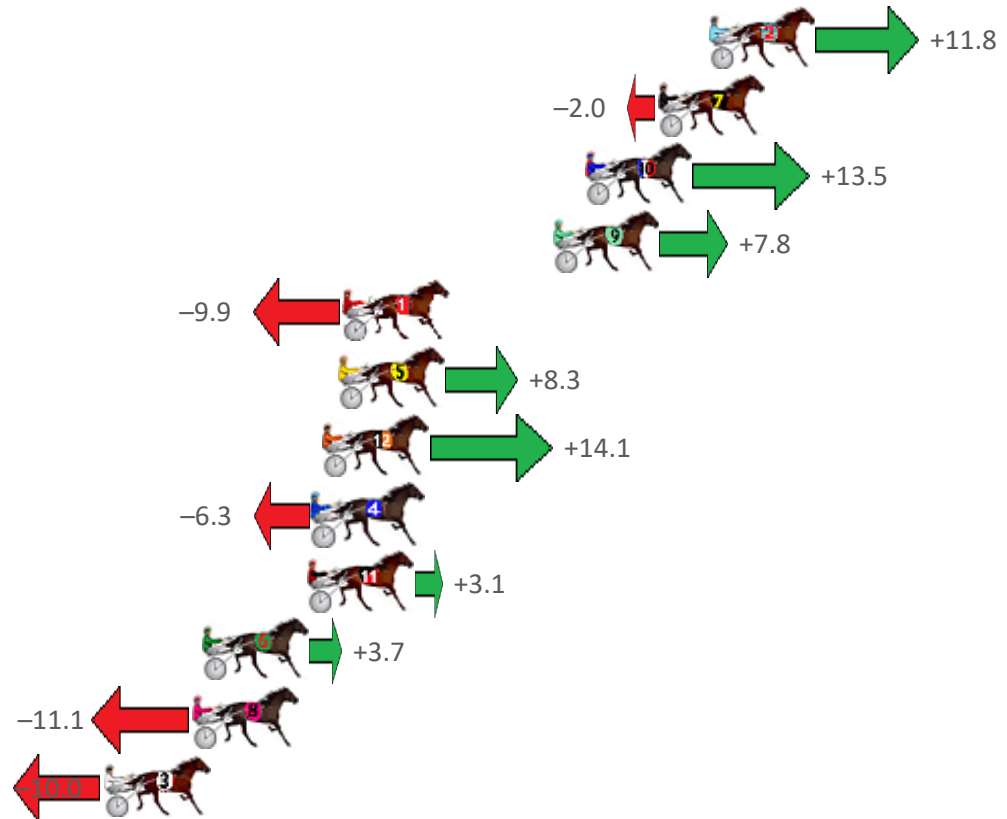

Pinjarra Race 3 Distance 1684m

Monday, 15 August 2022

Gross Time: 2:03.30 MileRate: 1:57.90 LeadTime: 5.40s First Qtr: 29.00s Second Qtr: 31.10s Third Qtr: 28.00s Fourth Qtr: 29.80s

NoHorse	Plc	Mar	800 Posi	400 Posi	Time	3rd Qtr	4th Qtr
2 GYPSY DRAGON	1	0.0m	11.8m (2)	1.6m (1)	2:03.30	27.27s	29.68s
7 VENUS OR MARS	2	2.0m	0.0m (0)	0.0m (0)	2:03.46	28.00s	29.95s
10 DOVE CRY	3	4.9m	18.4m (1)	6.2m (1)	2:03.68	27.13s	29.70s
9 GHOSTWRITER	4	6.2m	14.0m (0)	19.0m (1)	2:03.78	28.39s	28.85s
1 HAPPY DAYZ	5	14.5m	4.6m (0)	6.8m (0)	2:04.43	28.14s	30.37s
5 MAJOR DAZZLER	6	14.7m	23.0m (1)	23.6m (2)	2:04.45	28.06s	29.14s
12 JUST ROC	7	15.3m	29.4m (1)	28.4m (1)	2:04.49	27.96s	28.83s
4 BROOKLAND BOY	8	15.7m	9.4m (1)	13.4m (1)	2:04.53	28.28s	29.97s
11 THE DUBLIN XPRESS	9	15.9m	19.0m (0)	21.8m (0)	2:04.54	28.21s	29.36s
6 DEVILS COURAGE	10	20.1m	23.8m (0)	27.0m (0)	2:04.87	28.25s	29.29s
8 MYBROTHERSKEEPE	11	20.5m	9.4m (0)	15.4m (0)	2:04.90	28.42s	30.18s
3 ZIGGEY	12	24.0m	14.0m (1)	18.8m (2)	2:05.17	28.33s	30.19s

Finish Position and metres gained from 800m

Home of PJ Harness Analyser
Want to know how successful PJ Harness Analyser is?
Click here for regular updates

www.pjdata.com.au
admin@pjdata.com.au
www.facebook.com/PJHarnessRacing

RISE Digital, Harness Racing Australia nor the provider accepts any responsibility for the completeness or accuracy of any of the information contained herein, and makes no representations about its suitability for any particular purpose. Users should make their own judgements about those matters and/or seek independent advice. You assume all risks associated with use of data provided on this page