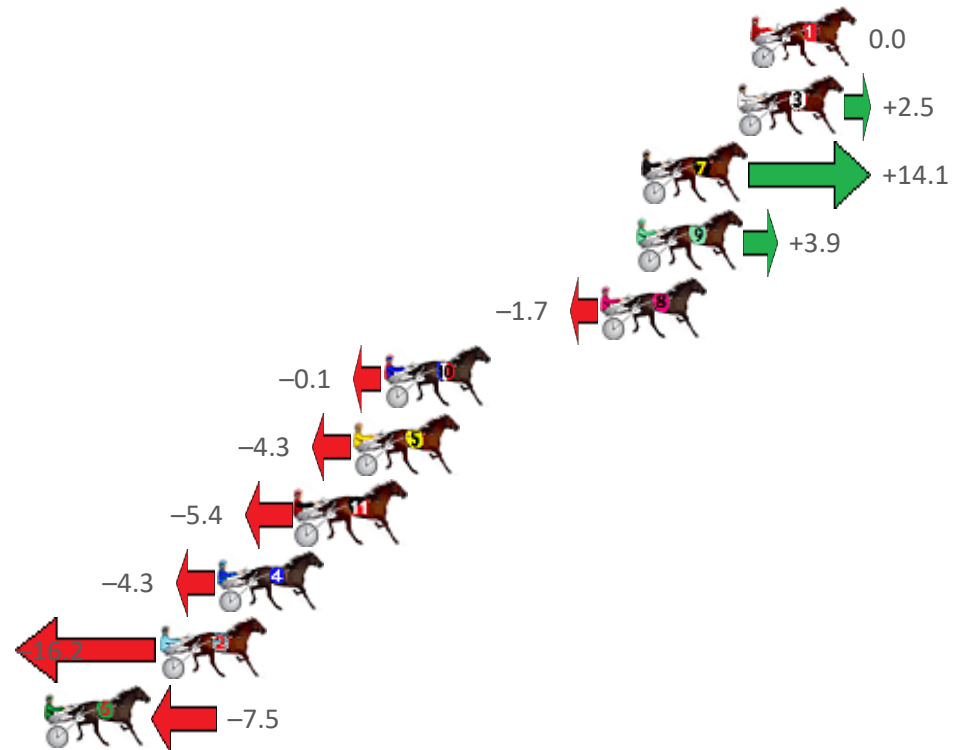

Pinjarra Race 7 Distance 2185m

Monday, 15 August 2022

Gross Time: 2:43.10 MileRate: 2:00.10 LeadTime: 44.50s First Qtr: 31.50s Second Qtr: 31.00s Third Qtr: 28.30s Fourth Qtr: 27.80s

NoHorse	Plc	Mar	800 Posi	400 Posi	Time	3rd Qtr	4th Qtr
1 JETT STAR	1	0.0m	0.0m (0)	0.0m (0)	2:43.10	28.30s	27.80s
3 ONESMARTFELLA	2	0.5m	3.0m (1)	0.8m (1)	2:43.14	28.15s	27.78s
7 THE CODE BREAKER	3	4.3m	18.4m (2)	7.6m (3)	2:43.41	27.54s	27.57s
9 GOLD HORSESHOE	4	4.5m	8.4m (0)	9.6m (0)	2:43.43	28.38s	27.45s
8 ROCKMENOW	5	5.9m	4.2m (0)	5.2m (0)	2:43.53	28.37s	27.85s
10 LITTLE BITOF FUN	6	14.5m	14.4m (2)	4.4m (2)	2:44.16	27.61s	28.50s
5 SPY MAJOR	7	15.7m	11.4m (1)	14.8m (1)	2:44.25	28.54s	27.86s
11 GOOD TIMES AHEAD	8	18.0m	12.6m (0)	15.2m (0)	2:44.42	28.48s	27.99s
4 SEEKNYOUSHALLFIN	9	21.1m	16.8m (0)	20.0m (0)	2:44.64	28.52s	27.88s
2 ACOLTNAME DSU	10	23.4m	7.2m (1)	6.4m (1)	2:44.81	28.25s	28.97s
6 WOODLEA RAGNAR	11	29.7m	22.2m (1)	20.0m (1)	2:45.27	28.15s	28.47s

Finish Position and metres gained from 800m

Home of PJ Harness Analyser

Want to know how successful PJ Harness Analyser is?
[Click here for regular updates](#)

www.pjdata.com.au
admin@pjdata.com.au
www.facebook.com/PJHarnessRacing