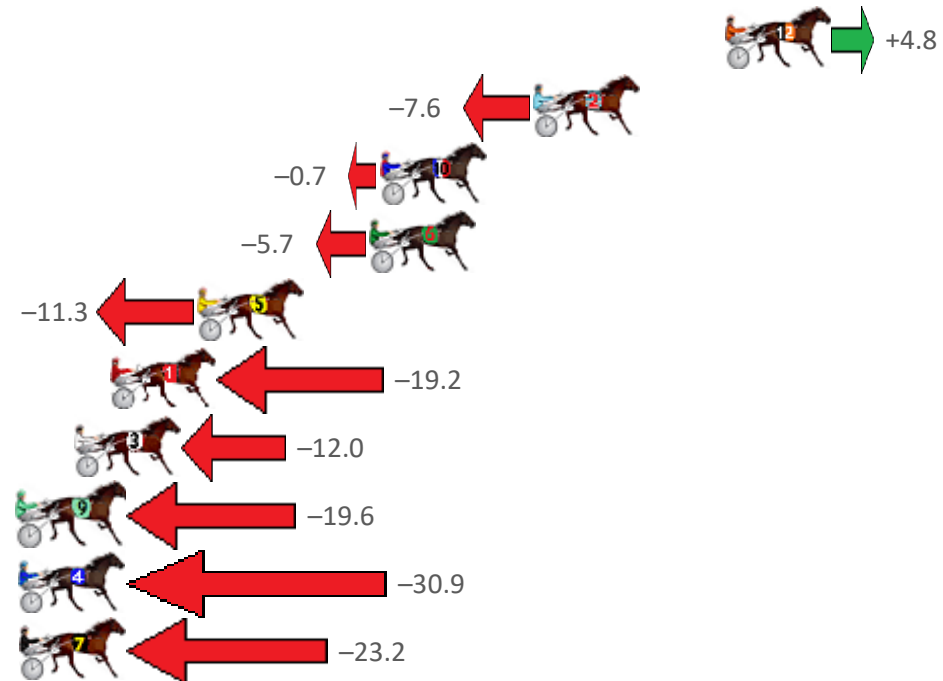

Pinjarra Race 4 Distance 2185m

Monday, 15 August 2022

Gross Time: 2:45.10 MileRate: 2:01.60 LeadTime: 46.00s First Qtr: 31.70s Second Qtr: 31.00s Third Qtr: 27.70s Fourth Qtr: 28.70s

NoHorse	Plc	Mar	800 Posi	400 Posi	Time	3rd Qtr	4th Qtr
12 STRAUNY	1	0.0m	4.8m (2)	0.0m (1)	2:45.10	27.36s	28.70s
2 SKIPPYS DELIGHT	2	7.6m	0.0m (0)	1.0m (0)	2:45.67	27.76s	29.17s
10 CAMEOS DELIGHT	3	13.7m	13.0m (1)	18.2m (1)	2:46.13	28.07s	28.38s
6 NAVY STREET	4	14.1m	8.4m (1)	14.2m (2)	2:46.16	28.11s	28.69s
5 HEIDI WHO	5	20.9m	9.6m (2)	8.2m (2)	2:46.67	27.59s	29.61s
1 MISTA MANGELS	6	24.4m	5.2m (0)	10.2m (0)	2:46.94	28.03s	29.71s
3 WHERESTHETOWRO	7	25.8m	13.8m (0)	19.8m (0)	2:47.04	28.11s	29.13s
9 MOOLAH MAGNET	8	29.0m	9.4m (0)	15.2m (0)	2:47.29	28.09s	29.68s
4 CALL ME HEAVEN	9	33.7m	2.8m (1)	10.8m (1)	2:47.64	28.23s	30.33s
7 LIL DELIGHT	10	41.2m	18.0m (0)	23.0m (1)	2:48.20	28.03s	30.00s

Finish Position and metres gained from 800m

Home of PJ Harness Analyser

Want to know how successful PJ Harness Analyser is?

Click here for regular updates

www.pjdata.com.au
admin@pjdata.com.au
www.facebook.com/PJHarnessRacing