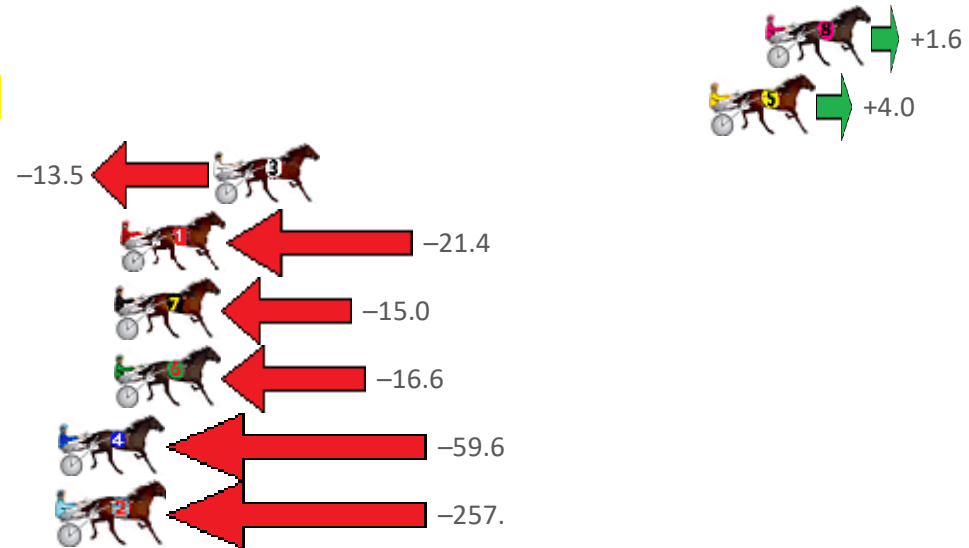

Pinjarra Race 9 Distance 2185m

Monday, 15 August 2022

Gross Time: 2:45.40 MileRate: 2:01.80 LeadTime: 41.90s First Qtr: 32.00s Second Qtr: 33.20s Third Qtr: 29.60s Fourth Qtr: 28.70s

NoHorse	Plc	Mar	800 Posi	400 Posi	Time	3rd Qtr	4th Qtr
8 ELLEOFAREACTOR	1	0.0m	1.6m (1)	0.0m (0)	2:45.40	29.48s	28.70s
5 OH SO GRAND	2	2.2m	6.2m (1)	3.6m (1)	2:45.57	29.41s	28.60s
3 ISSUES	3	21.9m	8.4m (0)	14.6m (1)	2:47.05	30.06s	29.22s
1 SWEET SUZI	4	25.6m	4.2m (0)	9.0m (0)	2:47.33	29.97s	29.88s
7 ALTAIR STAR	5	25.8m	10.8m (1)	9.4m (1)	2:47.34	29.52s	29.87s
6 ASHANTI PRINCESS	6	25.8m	9.2m (2)	8.8m (2)	2:47.34	29.59s	29.91s
4 QUEEN OF SHOTS	7	72.2m	12.6m (0)	16.6m (2)	2:50.84	29.95s	32.67s
2 LADY JAMAR	8	257.1m	0.0m (0)	42.0m (0)	3:04.77	32.88s	44.05s

Finish Position and metres gained from 800m

Home of PJ Harness Analyser

Want to know how successful PJ Harness Analyser is?
[Click here for regular updates](#)

www.pjdata.com.au
admin@pjdata.com.au
www.facebook.com/PJHarnessRacing