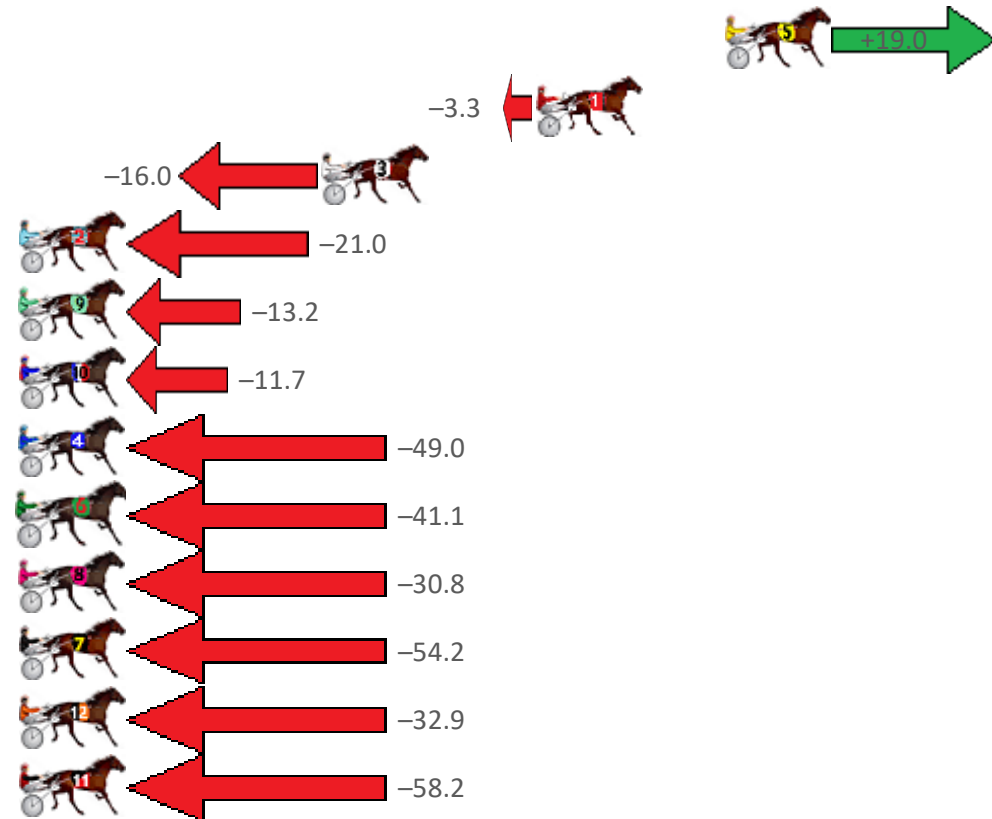

Pinjarra Race 8 Distance 2116m

Monday, 15 August 2022

Gross Time: 2:38.60 MileRate: 1:59.50 LeadTime: 39.90s First Qtr: 30.10s Second Qtr: 30.30s Third Qtr: 29.50s Fourth Qtr: 28.80s

NoHorse	Plc	Mar	800 Posi	400 Posi	Time	3rd Qtr	4th Qtr
5 PATCHED	1	0.0m	19.0m (0)	0.8m (1)	2:38.60	28.18s	28.74s
1 STAY FOCUSED	2	7.5m	4.2m (0)	4.2m (0)	2:39.17	29.50s	29.04s
3 SON OF A WHIZ	3	16.0m	0.0m (0)	0.0m (0)	2:39.81	29.51s	29.95s
2 PAPA RAZZI	4	31.4m	10.4m (0)	9.8m (0)	2:40.97	29.48s	30.35s
9 GOODTIME PE RABBI	5	41.4m	28.2m (0)	26.4m (1)	2:41.73	29.38s	29.87s
10 MAJESTIC DREAM	6	52.7m	41.0m (0)	40.0m (1)	2:42.58	29.44s	29.71s
4 MALABAR SPUR	7	63.8m	14.8m (0)	19.0m (0)	2:43.42	29.84s	32.01s
6 MY MDINA	8	74.5m	33.4m (0)	37.8m (0)	2:44.23	29.85s	31.43s
8 PEACHEE	9	76.0m	45.2m (0)	55.0m (0)	2:44.35	30.23s	30.30s
7 THE MALE MODEL	10	77.2m	23.0m (0)	28.4m (0)	2:44.44	29.93s	32.29s
12 MAJESTIC COURTNE	11	82.9m	50.0m (0)	65.0m (0)	2:44.87	30.60s	30.08s
11 DARK SECRET	12	143.2m	85.0m (0)	110.0m (0)	2:49.43	31.34s	31.18s

Finish Position and metres gained from 800m

Home of PJ Harness Analyser
Want to know how successful PJ Harness Analyser is?
Click here for regular updates

www.pjdata.com.au
admin@pjdata.com.au
www.facebook.com/PJHarnessRacing