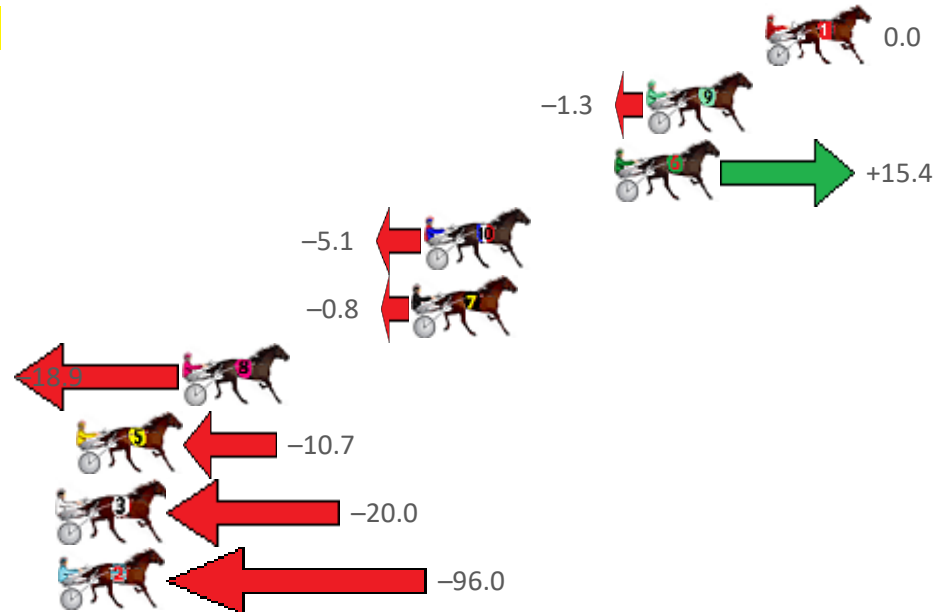

Pinjarra Race 5 Distance 2185m

Monday, 15 August 2022

Gross Time: 2:41.40 MileRate: 1:58.90 LeadTime: 43.30s First Qtr: 30.30s Second Qtr: 30.10s Third Qtr: 28.70s Fourth Qtr: 29.00s

NoHorse	Plc	Mar	800 Posi	400 Posi	Time	3rd Qtr	4th Qtr
1 SEACHANGE	1	0.0m	0.0m (0)	0.0m (0)	2:41.40	28.70s	29.00s
9 DIAMOND DAZE	2	4.7m	3.4m (1)	3.4m (1)	2:41.76	28.70s	29.09s
6 MISS SASSY	3	6.0m	21.4m (1)	5.8m (3)	2:41.86	27.58s	29.01s
10 DYNAMITE BEACH	4	13.5m	8.4m (0)	11.8m (0)	2:42.43	28.94s	29.12s
7 GODDESS OF REASO	5	14.0m	13.2m (0)	12.0m (1)	2:42.47	28.61s	29.14s
8 FIFO	6	23.1m	4.2m (0)	7.6m (0)	2:43.16	28.94s	30.12s
5 ALTAMATUM	7	27.3m	16.6m (1)	12.2m (3)	2:43.48	28.38s	30.09s
3 GOODONYA MATE	8	28.0m	8.0m (1)	9.4m (2)	2:43.53	28.79s	30.34s
2 WILLIAM GEES LEGA	9	108.4m	12.4m (1)	60.0m (0)	2:49.65	32.10s	32.49s

Finish Position and metres gained from 800m

Home of PJ Harness Analyser
Want to know how successful PJ Harness Analyser is?
Click here for regular updates

www.pjdata.com.au
admin@pjdata.com.au
www.facebook.com/PJHarnessRacing

RISE Digital, Harness Racing Australia nor the provider accepts any responsibility for the completeness or accuracy of any of the information contained herein, and makes no representations about its suitability for any particular purpose. Users should make their own judgements about those matters and/or seek independent advice. You assume all risks associated with use of data provided on this page