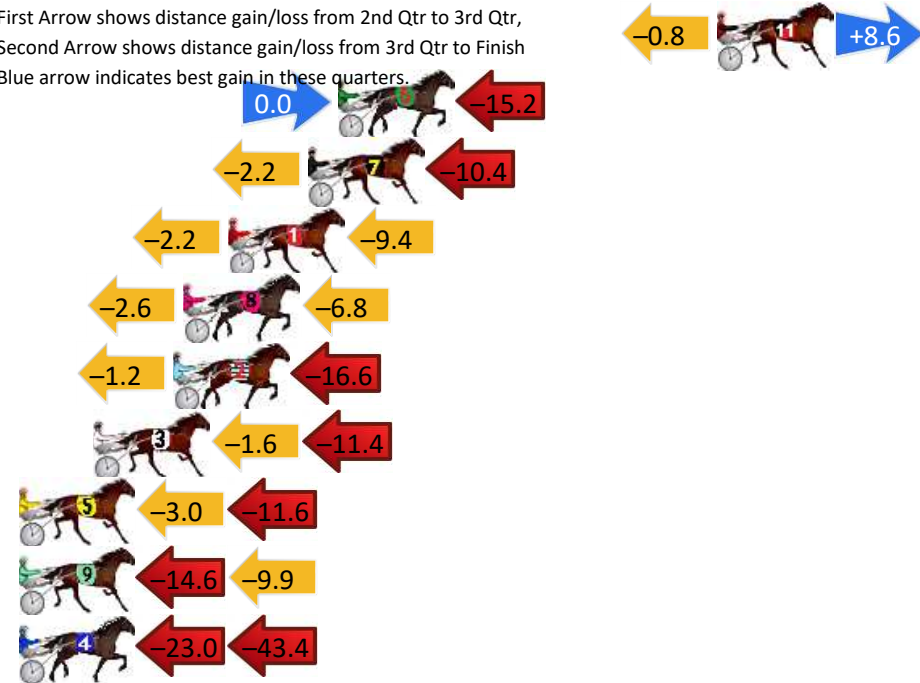

Finish Position and metres gained

First Arrow shows distance gain/loss from 2nd Qtr to 3rd Qtr, Second Arrow shows distance gain/loss from 3rd Qtr to Finish
Blue arrow indicates best gain in these quarters.

800

Visual positions in race at 2nd Quarter

400

Visual positions in race at 3rd Quarter

Pinjarra Race 5 Distance 2185m

Monday, 14 April 2025

Gross Time: 2:39.30 MileRate: 1:57.40 LeadTime: 42.20s First Qtr: 31.50s Second Qtr: 28.70s Third Qtr: 28.40s Fourth Qtr: 28.50s

DATA TABLE: 800 / 400 Posi's are position from leader and (how wide the horse was at that position)

No	Horse	Plc	Mar	800 Posi	400 Posi	Time	3rd Qtr	4th Qt
11	Alta Allure	1	0.0m	7.8m (1)	8.6m (2)	2:39.30	28.46s	27.89s
6	My Little Big Man	2	15.2m	0.0m (0)	0.0m (0)	2:40.44	28.40s	29.58s
7	Eye Better	3	16.4m	3.8m (1)	6.0m (1)	2:40.53	28.55s	29.24s
1	Ideal Ivana	4	19.6m	8.0m (0)	10.2m (0)	2:40.77	28.55s	29.17s
8	Yankee Lincoln	5	21.4m	12.0m (0)	14.6m (0)	2:40.90	28.58s	28.98s
2	The Freelancer	6	21.8m	4.0m (0)	5.2m (0)	2:40.93	28.48s	29.68s
3	Strike Master	7	25.0m	12.0m (1)	13.6m (1)	2:41.17	28.51s	29.31s
5	Seven No Trumps	8	30.4m	15.8m (0)	18.8m (0)	2:41.58	28.61s	29.32s
9	Bunjil Man	9	42.9m	18.4m (1)	33.0m (0)	2:42.51	29.43s	29.20s
4	Hokulani	10	88.4m	22.0m (0)	45.0m (0)	2:45.92	30.02s	31.57s