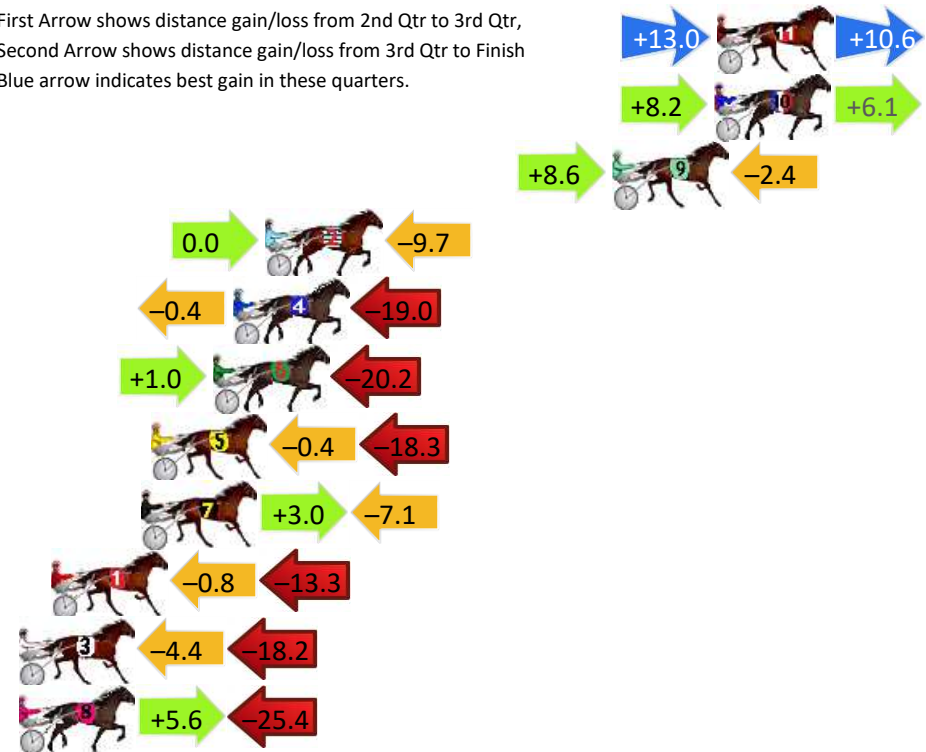

Pinjarra Race 6 Distance 2185m

Monday, 14 April 2025

Gross Time: 2:38.50 MileRate: 1:56.70 LeadTime: 41.60s First Qtr: 30.60s Second Qtr: 28.80s Third Qtr: 28.50s Fourth Qtr: 29.00s

DATA TABLE: 800 / 400 Posi's are position from leader and (how wide the horse was at that position)

No	Horse	Plc	Mar	800 Posi	400 Posi	Time	3rd Qtr	4th Qt
11	Princess Katie	1	0.0m	23.6m (1)	10.6m (2)	2:38.50	27.58s	28.24s
10	Remarkable Rock	2	0.1m	14.4m (1)	6.2m (2)	2:38.51	27.92s	28.56s
9	Our Lililou	3	4.2m	10.4m (1)	1.8m (2)	2:38.82	27.88s	29.17s
2	Ashanti Princess	4	18.1m	8.4m (0)	8.4m (0)	2:39.88	28.49s	29.70s
4	Pushbutton Rock	5	19.4m	0.0m (0)	0.4m (0)	2:39.98	28.52s	30.37s
6	Seagrass	6	20.2m	1.0m (1)	0.0m (1)	2:40.04	28.42s	30.46s
5	Icy Cold	7	22.7m	4.0m (0)	4.4m (0)	2:40.23	28.52s	30.32s
7	Hunt The Magic	8	23.1m	19.0m (1)	16.0m (2)	2:40.26	28.28s	29.51s
1	Lucienne	9	26.7m	12.6m (0)	13.4m (0)	2:40.53	28.55s	29.96s
3	Follow My Stride	10	28.6m	6.0m (1)	10.4m (1)	2:40.68	28.80s	30.31s
8	Get The Booth	11	36.6m	16.8m (0)	11.2m (3)	2:41.29	28.08s	30.83s

Finish Position and metres gained

First Arrow shows distance gain/loss from 2nd Qtr to 3rd Qtr, Second Arrow shows distance gain/loss from 3rd Qtr to Finish
Blue arrow indicates best gain in these quarters.

800

Visual positions in race at 2nd Quarter