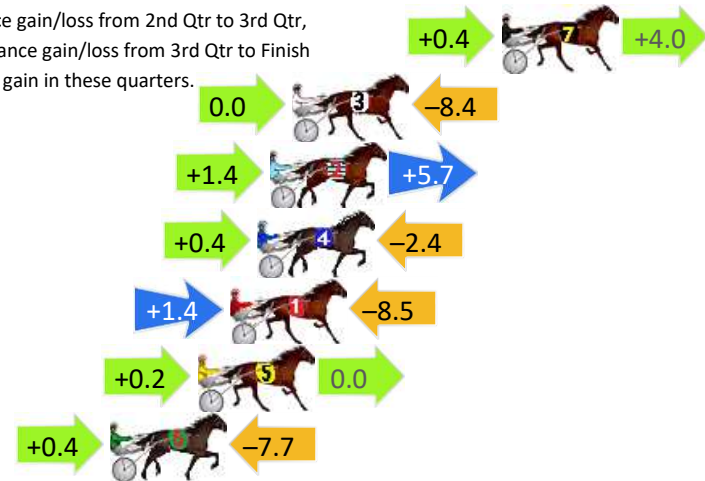

Pinjarra Race 1 Distance 2631m

Monday, 14 April 2025

Gross Time: 3:18.20 MileRate: 2:00.80 LeadTime: 79.20s First Qtr: 32.00s Second Qtr: 30.20s Third Qtr: 28.10s Fourth Qtr: 28.70s

DATA TABLE: 800 / 400 Posi's are position from leader and (how wide the horse was at that position)

Finish Position and metres gained

First Arrow shows distance gain/loss from 2nd Qtr to 3rd Qtr,
Second Arrow shows distance gain/loss from 3rd Qtr to Finish
Blue arrow indicates best gain in these quarters.

www.facebook.com/PJHarnessRacing

Pinjarra Race 7 Distance 1177m

Monday, 14 April 2025

Gross Time: 1:26.00 MileRate: 1:57.55 LeadTime: 27.00s First Qtr: Second Qtr: Third Qtr: 29.30s Fourth Qtr: 29.70s

DATA TABLE: 800 / 400 Posi's are position from leader and (how wide the horse was at that position)