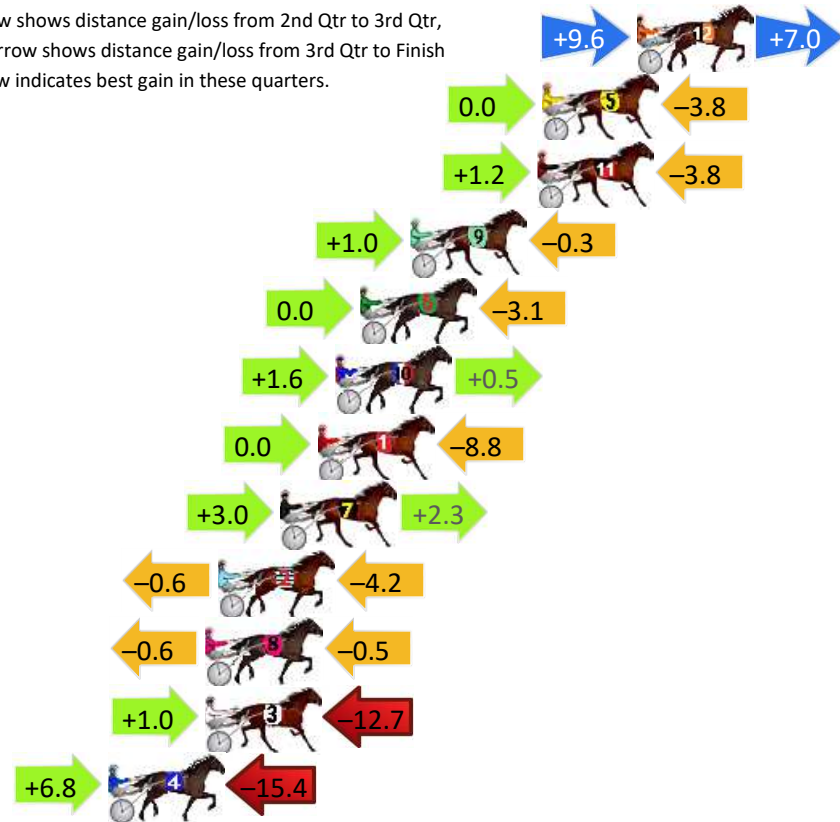

Finish Position and metres gained

First Arrow shows distance gain/loss from 2nd Qtr to 3rd Qtr, Second Arrow shows distance gain/loss from 3rd Qtr to Finish Blue arrow indicates best gain in these quarters.

800

Visual positions in race at 2nd Quarter

400

Visual positions in race at 3rd Quarter

Pinjarra Race 3 Distance 2185m

Monday, 14 April 2025

Gross Time: 2:41.10 MileRate: 1:58.70 LeadTime: 41.00s First Qtr: 32.30s Second Qtr: 31.00s Third Qtr: 29.10s Fourth Qtr: 27.70s

DATA TABLE: 800 / 400 Posi's are position from leader and (how wide the horse was at that position)

No	Horse	Plc	Mar	800 Posi	400 Posi	Time	3rd Qtr	4th Qt
12	Cams Boulder	1	0.0m	16.6m (2)	7.0m (3)	2:41.10	28.41s	27.22s
5	Rockability	2	3.8m	0.0m (0)	0.0m (0)	2:41.38	29.11s	27.96s
11	Kingseat	3	4.0m	1.4m (1)	0.2m (1)	2:41.39	29.02s	27.96s
9	Bronzed	4	9.1m	9.8m (1)	8.8m (1)	2:41.76	29.03s	27.72s
6	Soho Confidential	5	11.1m	8.0m (0)	8.0m (0)	2:41.91	29.11s	27.91s
10	American Monarch	6	12.1m	14.2m (1)	12.6m (2)	2:41.98	28.99s	27.67s
1	Sporting Grace	7	12.8m	4.0m (0)	4.0m (0)	2:42.03	29.12s	28.31s
7	Cry Havoc	8	14.3m	19.6m (1)	16.6m (1)	2:42.14	28.88s	27.54s
2	Synchronizer	9	16.8m	12.0m (0)	12.6m (0)	2:42.32	29.15s	27.99s
8	Im Eugene	10	17.3m	16.2m (0)	16.8m (0)	2:42.36	29.14s	27.73s
3	Bonstar	11	17.3m	5.6m (1)	4.6m (1)	2:42.36	29.05s	28.57s
4	Alwaysbfrank	12	21.2m	12.6m (2)	5.8m (2)	2:42.64	28.65s	28.76s