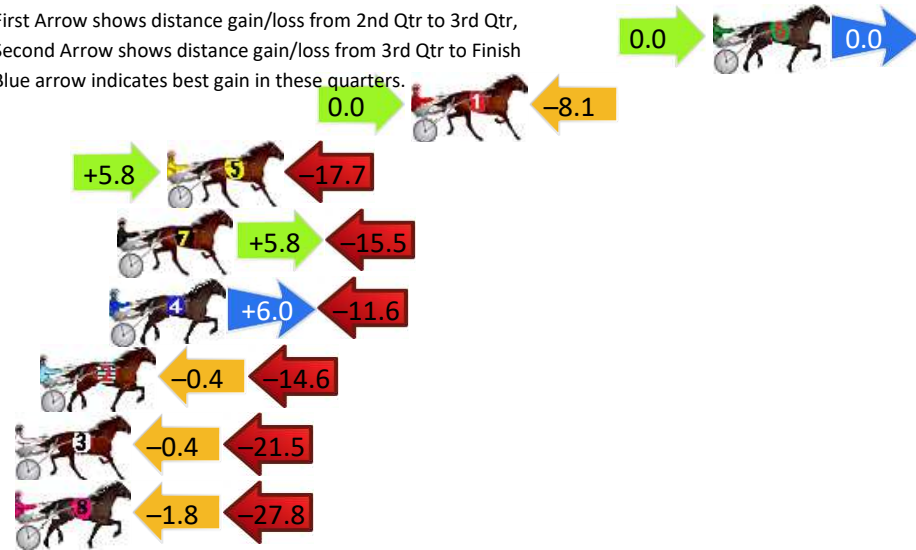

Finish Position and metres gained

First Arrow shows distance gain/loss from 2nd Qtr to 3rd Qtr,
Second Arrow shows distance gain/loss from 3rd Qtr to Finish
Blue arrow indicates best gain in these quarters.

8
0
0

Visual positions in race at 2nd Quarter

4
0
0

Visual positions in race at 3rd Quarter

Pinjarra Race 2 Distance 2185m

Monday, 14 April 2025

Gross Time: 2:41.90 MileRate: 1:59.20 LeadTime: 42.20s First Qtr: 31.50s Second Qtr: 30.50s Third Qtr: 29.60s Fourth Qtr: 28.10s

DATA TABLE: 800 / 400 Posi's are position from leader and (how wide the horse was at that position)

No	Horse	Plc	Mar	800 Posi	400 Posi	Time	3rd Qtr	4th Qt
6	Lady Dela Hoya	1	0.0m	0.0m (0)	0.0m (0)	2:41.90	29.60s	28.10s
1	Philthejug	2	12.1m	4.0m (0)	4.0m (0)	2:42.79	29.62s	28.67s
5	Shalini	3	21.9m	10.0m (1)	4.2m (1)	2:43.52	29.22s	29.34s
7	Tilly Swift	4	23.9m	14.2m (1)	8.4m (1)	2:43.67	29.21s	29.18s
4	Frankensteinsbride	5	24.2m	18.6m (1)	12.6m (1)	2:43.69	29.19s	28.91s
2	Twoheartonediamond	6	27.0m	12.0m (0)	12.4m (0)	2:43.89	29.66s	29.12s
3	Ebee Aviator	7	29.9m	8.0m (0)	8.4m (0)	2:44.11	29.67s	29.60s
8	Bettor Be Bucks	8	45.6m	16.0m (0)	17.8m (0)	2:45.27	29.78s	30.04s