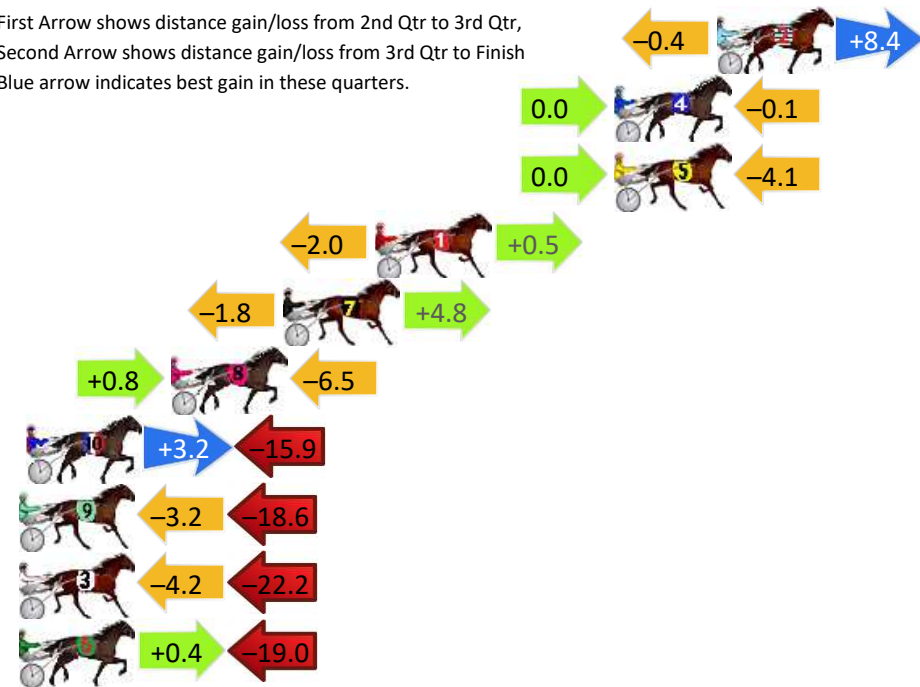

Finish Position and metres gained

First Arrow shows distance gain/loss from 2nd Qtr to 3rd Qtr, Second Arrow shows distance gain/loss from 3rd Qtr to Finish
Blue arrow indicates best gain in these quarters.

800

Visual positions in race at 2nd Quarter

400

Visual positions in race at 3rd Quarter

Pinjarra Race 4 Distance 2185m

Monday, 14 April 2025

Gross Time: 2:45.60 MileRate: 2:02.00 LeadTime: 43.20s First Qtr: 33.90s Second Qtr: 31.70s Third Qtr: 28.90s Fourth Qtr: 27.90s

DATA TABLE: 800 / 400 Posi's are position from leader and (how wide the horse was at that position)

No	Horse	Plc	Mar	800 Posi	400 Posi	Time	3rd Qtr	4th Qt
2	Sundancer Rainbow	1	0.0m	8.0m (0)	8.4m (0)	2:45.60	28.92s	27.32s
4	Jiliby Jake	2	4.1m	4.0m (0)	4.0m (0)	2:45.90	28.90s	27.91s
5	Era	3	4.1m	0.0m (0)	0.0m (0)	2:45.90	28.91s	28.18s
1	Go Home Jo	4	13.7m	12.2m (0)	14.2m (0)	2:46.61	29.04s	27.87s
7	Zuede	5	17.4m	20.4m (0)	22.2m (0)	2:46.88	29.02s	27.57s
8	Sonic Seelster	6	21.9m	16.2m (0)	15.4m (2)	2:47.21	28.85s	28.35s
10	Major Dalton	7	27.7m	15.0m (1)	11.8m (1)	2:47.63	28.69s	29.00s
9	Karaoke Star	8	28.4m	6.6m (1)	9.8m (2)	2:47.68	29.15s	29.19s
3	The Batmobile	9	29.0m	2.6m (1)	6.8m (1)	2:47.73	29.22s	29.44s
6	Lukes Mistake	10	29.2m	10.6m (1)	10.2m (3)	2:47.74	28.90s	29.22s