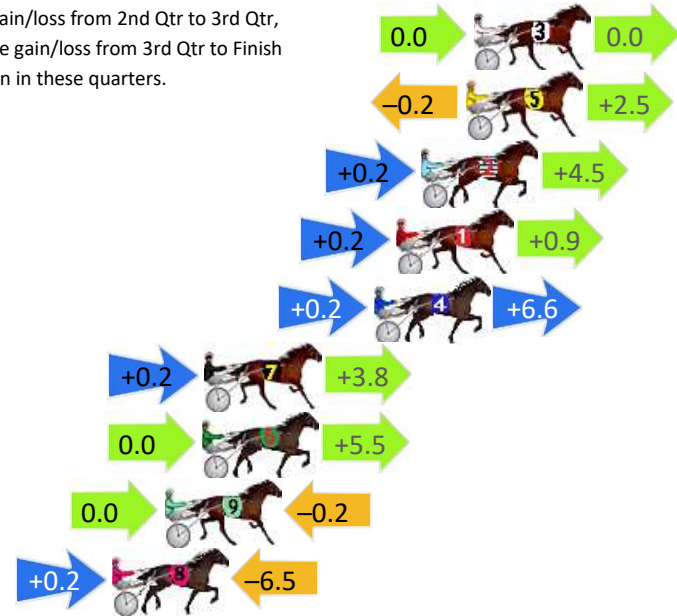

## Finish Position and metres gained

First Arrow shows distance gain/loss from 2nd Qtr to 3rd Qtr, Second Arrow shows distance gain/loss from 3rd Qtr to Finish Blue arrow indicates best gain in these quarters.

# Pinjarra Race 6 Distance 2185m

Monday, 10 March 2025

Gross Time: 2:40.20 MileRate: 1:58.00 LeadTime: 42.50s First Qtr: 31.00s Second Qtr: 30.00s Third Qtr: 28.20s Fourth Qtr: 28.50s

DATA TABLE: 800 / 400 Posi's are position from leader and (how wide the horse was at that position)

No	Horse	Plc	Mar	800 Posi	400 Posi	Time	3rd Qtr	4th Qt
3	Cams Boulder	1	0.0m	0.0m (0)	0.0m (0)	2:40.20	28.20s	28.50s
5	Ronald Scott	2	0.3m	2.6m (1)	2.8m (1)	2:40.22	28.22s	28.32s
2	American Monarch	3	2.1m	6.8m (1)	6.6m (1)	2:40.36	28.19s	28.18s
1	At The Pointy End	4	3.1m	4.2m (0)	4.0m (0)	2:40.43	28.19s	28.44s
4	Highview Heidi	5	4.0m	10.8m (1)	10.6m (1)	2:40.50	28.19s	28.03s
7	Gold Horseshoe	6	10.8m	14.8m (1)	14.6m (1)	2:41.01	28.19s	28.23s
6	Kolisi	7	10.9m	16.4m (0)	16.4m (0)	2:41.02	28.20s	28.11s
9	Alwaysbfrank	8	12.4m	12.2m (0)	12.2m (0)	2:41.13	28.20s	28.51s
8	Brodie Boy	9	14.5m	8.2m (0)	8.0m (0)	2:41.29	28.18s	28.96s