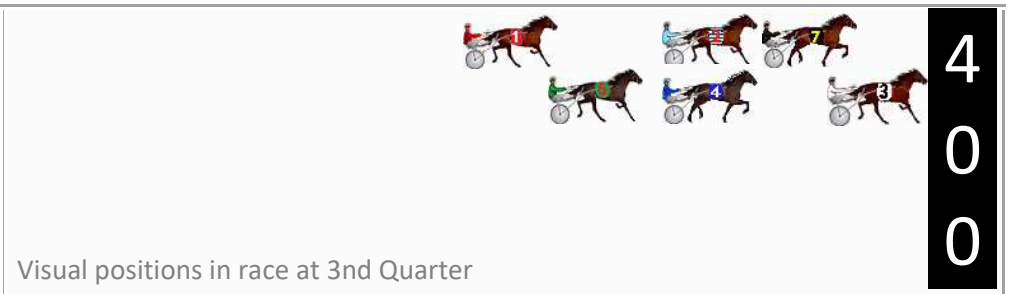

## Finish Position and metres gained

First Arrow shows distance gain/loss from 2nd Qtr to 3rd Qtr, Second Arrow shows distance gain/loss from 3rd Qtr to Finish Blue arrow indicates best gain in these quarters.