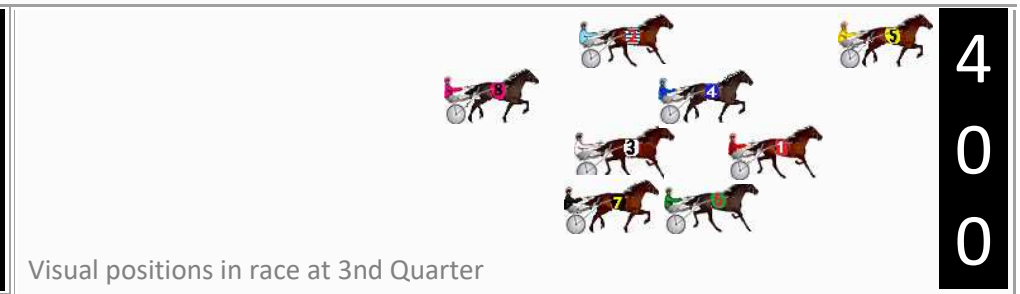

## Finish Position and metres gained

First Arrow shows distance gain/loss from 2nd Qtr to 3rd Qtr, Second Arrow shows distance gain/loss from 3rd Qtr to Finish  
Blue arrow indicates best gain in these quarters.