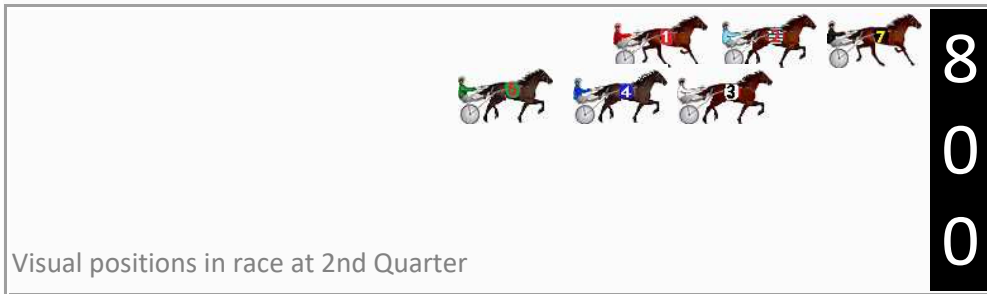

## Finish Position and metres gained

First Arrow shows distance gain/loss from 2nd Qtr to 3rd Qtr, Second Arrow shows distance gain/loss from 3rd Qtr to Finish Blue arrow indicates best gain in these quarters.