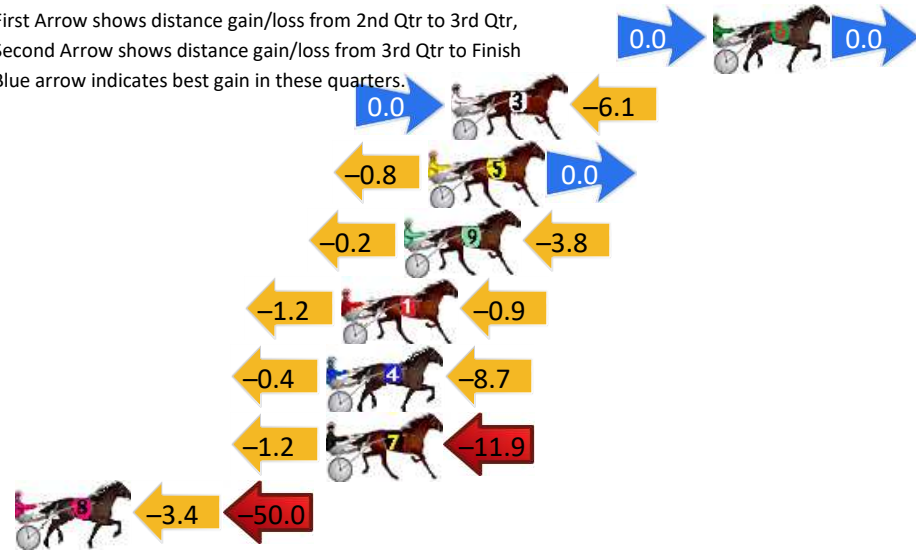

## Finish Position and metres gained

First Arrow shows distance gain/loss from 2nd Qtr to 3rd Qtr,  
Second Arrow shows distance gain/loss from 3rd Qtr to Finish  
Blue arrow indicates best gain in these quarters.

8  
0  
0

Visual positions in race at 2nd Quarter

4  
0  
0

Visual positions in race at 3rd Quarter

# Pinjarra Race 7 Distance 2185m

Monday, 10 March 2025

Gross Time: 2:42.40 MileRate: 1:59.60 LeadTime: 42.50s First Qtr: 31.60s Second Qtr: 30.70s Third Qtr: 29.60s Fourth Qtr: 28.00s

DATA TABLE: 800 / 400 Posi's are position from leader and (how wide the horse was at that position)