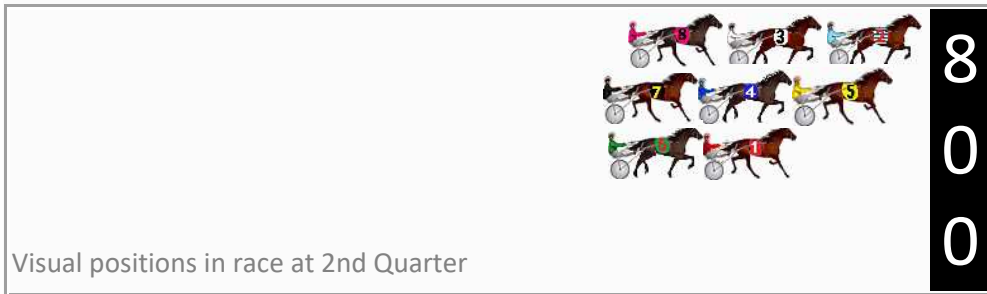

8  
0  
0

Visual positions in race at 2nd Quarter

4  
0  
0

Visual positions in race at 3rd Quarter

## Finish Position and metres gained

First Arrow shows distance gain/loss from 2nd Qtr to 3rd Qtr, Second Arrow shows distance gain/loss from 3rd Qtr to Finish  
Blue arrow indicates best gain in these quarters.