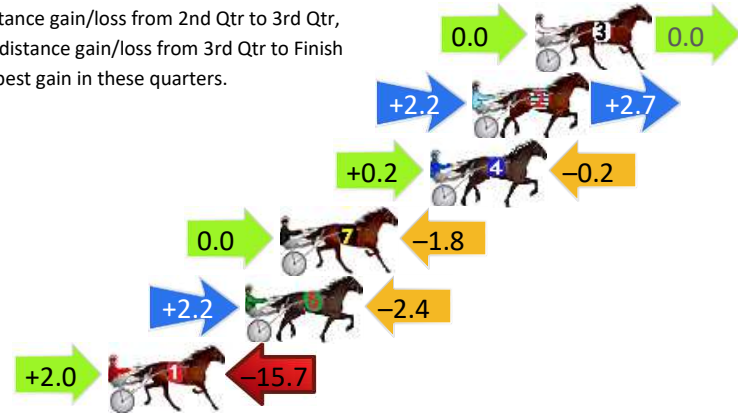

## Finish Position and metres gained

First Arrow shows distance gain/loss from 2nd Qtr to 3rd Qtr,  
Second Arrow shows distance gain/loss from 3rd Qtr to Finish  
Blue arrow indicates best gain in these quarters.

800

Visual positions in race at 2nd Quarter

400

Visual positions in race at 3rd Quarter

# Pinjarra Race 4 Distance 2185m

Monday, 10 March 2025

Gross Time: 2:35.60 MileRate: 1:54.60 LeadTime: 39.70s First Qtr: 30.90s Second Qtr: 28.60s Third Qtr: 27.30s Fourth Qtr: 29.10s

DATA TABLE: 800 / 400 Posi's are position from leader and (how wide the horse was at that position)