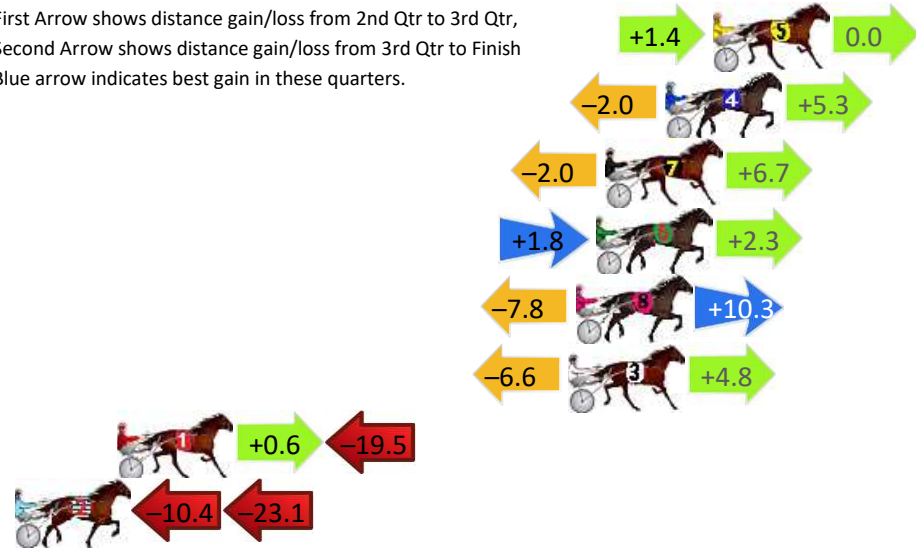

## Finish Position and metres gained

First Arrow shows distance gain/loss from 2nd Qtr to 3rd Qtr, Second Arrow shows distance gain/loss from 3rd Qtr to Finish  
Blue arrow indicates best gain in these quarters.

8  
0  
0

Visual positions in race at 2nd Quarter

4  
0  
0

Visual positions in race at 3rd Quarter