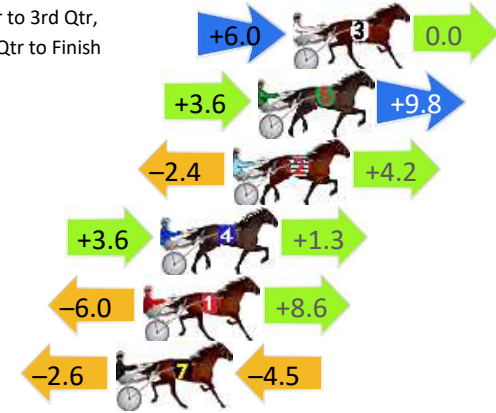

## Finish Position and metres gained

First Arrow shows distance gain/loss from 2nd Qtr to 3rd Qtr,  
Second Arrow shows distance gain/loss from 3rd Qtr to Finish  
Blue arrow indicates best gain in these quarters.

8  
0  
0

Visual positions in race at 2nd Quarter

4  
0  
0

Visual positions in race at 3rd Quarter

# Pinjarra Race 5 Distance 1177m

Monday, 10 March 2025

Gross Time: 1:23.60 MileRate: 1:54.30 LeadTime: 26.00s First Qtr: Second Qtr: Third Qtr: 28.30s Fourth Qtr: 29.30s

DATA TABLE: 800 / 400 Posi's are position from leader and (how wide the horse was at that position)