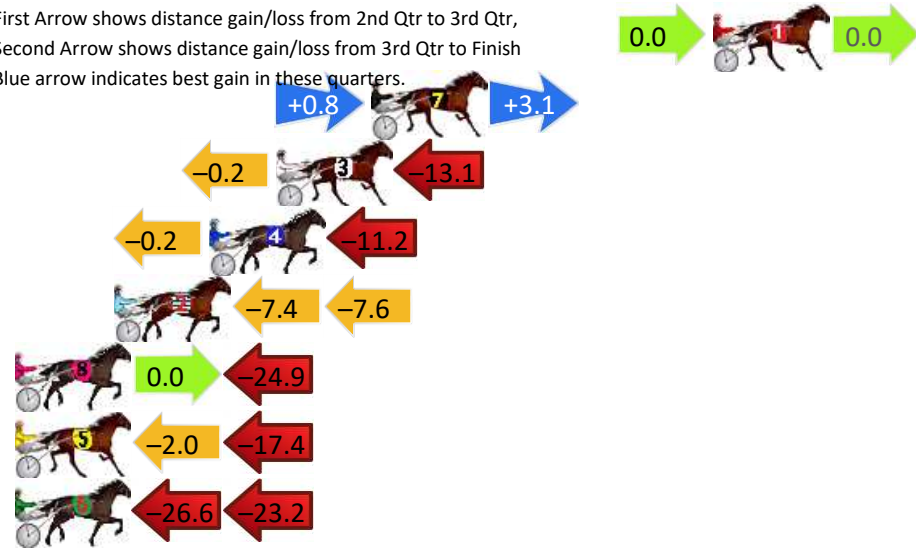

## Finish Position and metres gained

First Arrow shows distance gain/loss from 2nd Qtr to 3rd Qtr, Second Arrow shows distance gain/loss from 3rd Qtr to Finish Blue arrow indicates best gain in these quarters.