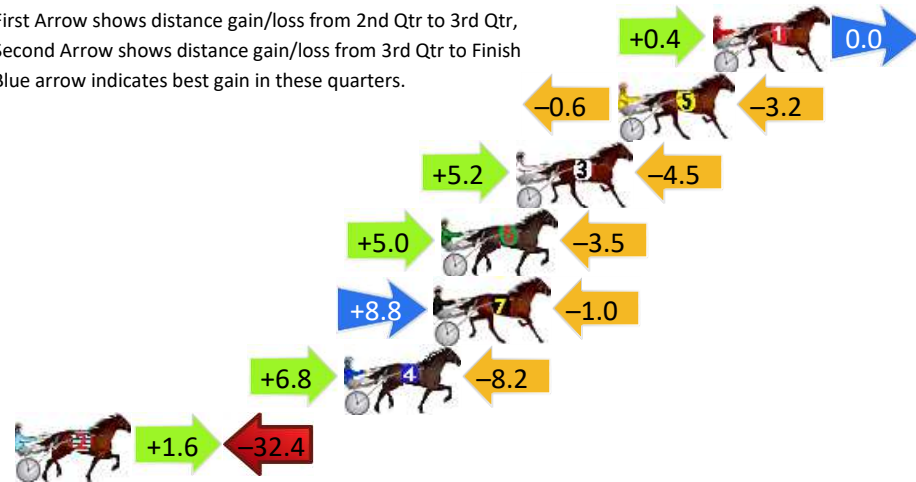

## Finish Position and metres gained

First Arrow shows distance gain/loss from 2nd Qtr to 3rd Qtr, Second Arrow shows distance gain/loss from 3rd Qtr to Finish  
Blue arrow indicates best gain in these quarters.

# Pinjarra Race 3 Distance 1177m

Monday, 10 March 2025

Gross Time: 1:22.40 MileRate: 1:52.65 LeadTime: 25.80s First Qtr: Second Qtr: Third Qtr: 28.60s Fourth Qtr: 28.00s

DATA TABLE: 800 / 400 Posi's are position from leader and (how wide the horse was at that position)