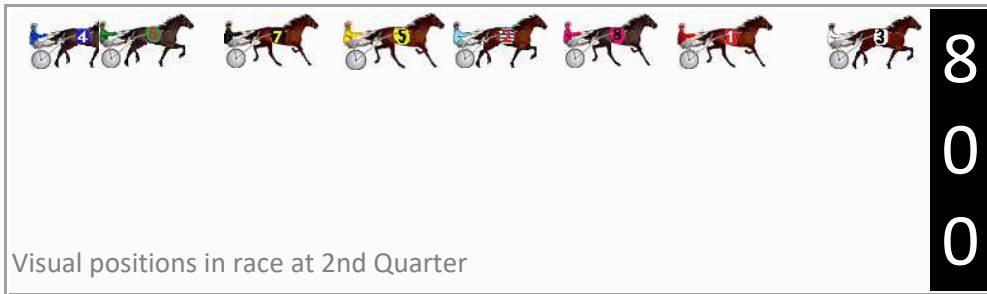

Finish Position and metres gained

First Arrow shows distance gain/loss from 2nd Qtr to 3rd Qtr, Second Arrow shows distance gain/loss from 3rd Qtr to Finish. Blue arrow indicates best gain in these quarters.

Visual positions in race at 2nd Quarter

Visual positions in race at 3rd Quarter

Pinjarra Race 5 Distance 2185m

Monday, 6 January 2025

Gross Time: 2:37.10 MileRate: 1:55.70 LeadTime: 42.60s First Qtr: 29.80s Second Qtr: 28.30s Third Qtr: 27.90s Fourth Qtr: 28.50s

DATA TABLE: 800 / 400 Posi's are position from leader and (how wide the horse was at that position)

No	Horse	Plc	Mar	800 Posi	400 Posi	Time	3rd Qtr	4th Qt
3	BLAZE COOPS	1	0.0m	0.0m (0)	0.0m (0)	2:37.10	27.90s	28.50s
8	TRIROYALE BRIGADE	2	3.1m	10.6m (0)	9.2m (0)	2:37.33	27.81s	28.07s
7	BETTOR MOVE ALONG	3	6.6m	24.2m (0)	13.0m (1)	2:37.59	27.12s	28.05s
1	GOLD HORSESHOE	4	11.0m	6.0m (0)	5.0m (0)	2:37.92	27.83s	28.93s
2	BARBADOS	5	11.6m	15.0m (0)	13.2m (0)	2:37.97	27.78s	28.39s
6	ALWAYSBF frank	6	21.1m	29.2m (0)	21.0m (1)	2:38.68	27.33s	28.51s
5	GOV STARZZZ	7	22.3m	19.4m (0)	17.2m (0)	2:38.77	27.74s	28.86s
4	ROCKIN LE MONDE	8	26.0m	33.8m (0)	26.4m (0)	2:39.05	27.38s	28.47s

Finish Position and metres gained

First Arrow shows distance gain/loss from 2nd Qtr to 3rd Qtr, Second Arrow shows distance gain/loss from 3rd Qtr to Finish
Blue arrow indicates best gain in these quarters.