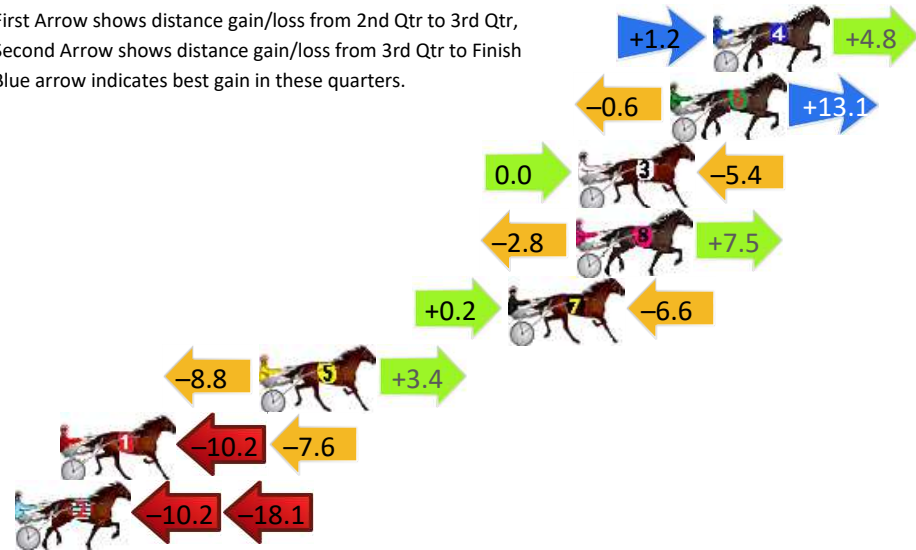

DATA TABLE: 800 / 400 Posi's are position from leader and (how wide the horse was at that position)

No	Horse	Plc	Mar	800 Posi	400 Posi	Time	3rd Qtr	4th Qt
5	ELIZABETH AITCH	1	0.0m	13.0m (1)	9.8m (2)	2:41.20	28.38s	28.88s
2	MIKI WINDERMERE	2	6.3m	3.0m (1)	0.8m (1)	2:41.69	28.43s	30.00s
8	RAMTASTIC	3	15.2m	5.4m (0)	6.4m (0)	2:42.38	28.66s	30.25s
1	WHOOPSADAISY	4	16.0m	0.0m (0)	0.0m (0)	2:42.44	28.58s	30.78s
6	RUBYS ROMANCE	5	16.9m	14.8m (0)	16.6m (0)	2:42.51	28.73s	29.62s
4	ROCKNROLL JEWEL	6	18.8m	10.4m (0)	12.4m (0)	2:42.66	28.74s	30.07s
7	THINGS CHANGE	7	45.5m	7.8m (1)	13.2m (1)	2:44.73	28.95s	31.98s

Finish Position and metres gained

First Arrow shows distance gain/loss from 2nd Qtr to 3rd Qtr, Second Arrow shows distance gain/loss from 3rd Qtr to Finish Blue arrow indicates best gain in these quarters.

DATA TABLE: 800 / 400 Posi's are position from leader and (how wide the horse was at that position)

No	Horse	Plc	Mar	800 Posi	400 Posi	Time	3rd Qtr	4th Qt
4	IDEALINCIDER	1	0.0m	6.0m (1)	4.8m (0)	2:43.20	28.22s	29.94s
6	ARISE LAZARUS	2	1.7m	14.2m (1)	14.8m (2)	2:43.33	28.38s	29.31s
3	HOLD YOUR FIRE	3	5.4m	0.0m (0)	0.0m (0)	2:43.63	28.29s	30.71s
8	STAR OF THE GALAXY	4	5.5m	10.2m (1)	13.0m (1)	2:43.64	28.52s	29.74s
7	ALTA KING	5	8.2m	1.8m (1)	1.6m (1)	2:43.85	28.27s	30.80s
5	IM GRAFTER	6	18.2m	12.8m (0)	21.6m (1)	2:44.64	28.95s	30.04s
1	MISS ROSETTA	7	26.2m	8.4m (0)	18.6m (0)	2:45.28	29.02s	30.87s
2	RUN STELLA RUN	8	32.5m	4.2m (0)	14.4m (0)	2:45.78	29.00s	31.66s