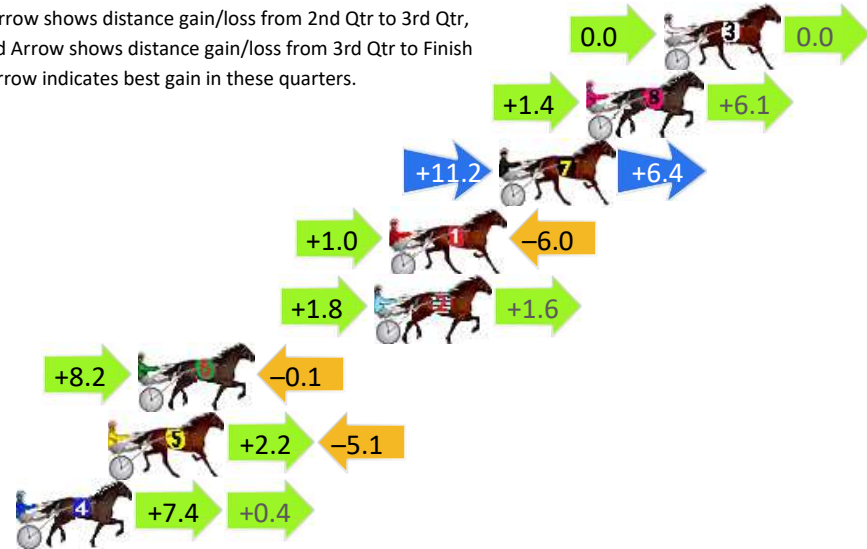

Finish Position and metres gained

First Arrow shows distance gain/loss from 2nd Qtr to 3rd Qtr, Second Arrow shows distance gain/loss from 3rd Qtr to Finish. Blue arrow indicates best gain in these quarters.

Visual positions in race at 2nd Quarter

Visual positions in race at 3rd Quarter

Pinjarra Race 5 Distance 2185m

Monday, 6 January 2025

Gross Time: 2:37.10 MileRate: 1:55.70 LeadTime: 42.60s First Qtr: 29.80s Second Qtr: 28.30s Third Qtr: 27.90s Fourth Qtr: 28.50s

DATA TABLE: 800 / 400 Posi's are position from leader and (how wide the horse was at that position)

No	Horse	Plc	Mar	800 Posi	400 Posi	Time	3rd Qtr	4th Qt
3	BLAZE COOPS	1	0.0m	0.0m (0)	0.0m (0)	2:37.10	27.90s	28.50s
8	TRIROYALE BRIGADE	2	3.1m	10.6m (0)	9.2m (0)	2:37.33	27.81s	28.07s
7	BETTOR MOVE ALONG	3	6.6m	24.2m (0)	13.0m (1)	2:37.59	27.12s	28.05s
1	GOLD HORSESHOE	4	11.0m	6.0m (0)	5.0m (0)	2:37.92	27.83s	28.93s
2	BARBADOS	5	11.6m	15.0m (0)	13.2m (0)	2:37.97	27.78s	28.39s
6	ALWAYSBF frank	6	21.1m	29.2m (0)	21.0m (1)	2:38.68	27.33s	28.51s
5	GOV STARZZZ	7	22.3m	19.4m (0)	17.2m (0)	2:38.77	27.74s	28.86s
4	ROCKIN LE MONDE	8	26.0m	33.8m (0)	26.4m (0)	2:39.05	27.38s	28.47s

Finish Position and metres gained

First Arrow shows distance gain/loss from 2nd Qtr to 3rd Qtr, Second Arrow shows distance gain/loss from 3rd Qtr to Finish
Blue arrow indicates best gain in these quarters.