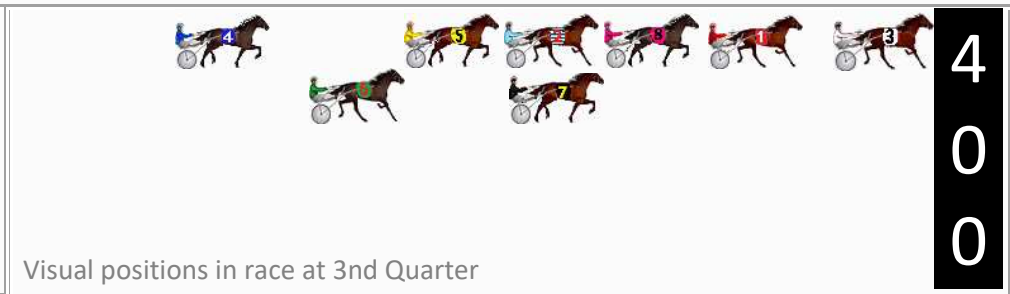

Finish Position and metres gained

First Arrow shows distance gain/loss from 2nd Qtr to 3rd Qtr, Second Arrow shows distance gain/loss from 3rd Qtr to Finish. Blue arrow indicates best gain in these quarters.

Visual positions in race at 2nd Quarter

Visual positions in race at 3rd Quarter

Pinjarra Race 5 Distance 2185m

Monday, 6 January 2025

Gross Time: 2:37.10 MileRate: 1:55.70 LeadTime: 42.60s First Qtr: 29.80s Second Qtr: 28.30s Third Qtr: 27.90s Fourth Qtr: 28.50s

DATA TABLE: 800 / 400 Posi's are position from leader and (how wide the horse was at that position)

No	Horse	Plc	Mar	800 Posi	400 Posi	Time	3rd Qtr	4th Qt
3	BLAZE COOPS	1	0.0m	0.0m (0)	0.0m (0)	2:37.10	27.90s	28.50s
8	TRIROYALE BRIGADE	2	3.1m	10.6m (0)	9.2m (0)	2:37.33	27.81s	28.07s
7	BETTOR MOVE ALONG	3	6.6m	24.2m (0)	13.0m (1)	2:37.59	27.12s	28.05s
1	GOLD HORSESHOE	4	11.0m	6.0m (0)	5.0m (0)	2:37.92	27.83s	28.93s
2	BARBADOS	5	11.6m	15.0m (0)	13.2m (0)	2:37.97	27.78s	28.39s
6	ALWAYSBF frank	6	21.1m	29.2m (0)	21.0m (1)	2:38.68	27.33s	28.51s
5	GOV STARZZZ	7	22.3m	19.4m (0)	17.2m (0)	2:38.77	27.74s	28.86s
4	ROCKIN LE MONDE	8	26.0m	33.8m (0)	26.4m (0)	2:39.05	27.38s	28.47s

Finish Position and metres gained

First Arrow shows distance gain/loss from 2nd Qtr to 3rd Qtr, Second Arrow shows distance gain/loss from 3rd Qtr to Finish
Blue arrow indicates best gain in these quarters.