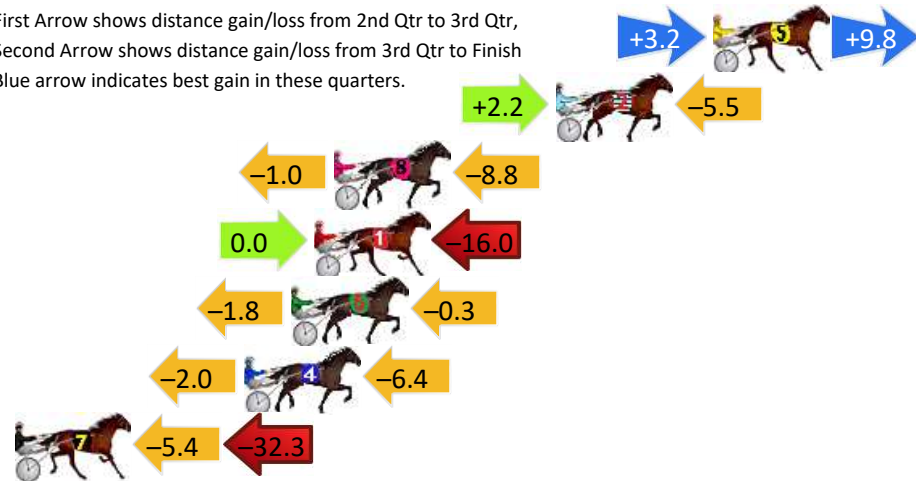

Finish Position and metres gained

First Arrow shows distance gain/loss from 2nd Qtr to 3rd Qtr, Second Arrow shows distance gain/loss from 3rd Qtr to Finish. Blue arrow indicates best gain in the 2 quarters.

800

Visual positions in race at 2nd Quarter

400

Visual positions in race at 3rd Quarter

Pinjarra Race 2 Distance 2185m

Monday, 6 January 2025

Gross Time: 2:41.20 MileRate: 1:58.70 LeadTime: 42.50s First Qtr: 31.00s Second Qtr: 29.50s Third Qtr: 28.60s Fourth Qtr: 29.60s

DATA TABLE: 800 / 400 Posi's are position from leader and (how wide the horse was at that position)

No	Horse	Plc	Mar	800 Posi	400 Posi	Time	3rd Qtr	4th Qt
5	ELIZABETH AITCH	1	0.0m	13.0m (1)	9.8m (2)	2:41.20	28.38s	28.88s
2	MIKI WINDERMERE	2	6.3m	3.0m (1)	0.8m (1)	2:41.69	28.43s	30.00s
8	RAMTASTIC	3	15.2m	5.4m (0)	6.4m (0)	2:42.38	28.66s	30.25s
1	WHOOPSADAISY	4	16.0m	0.0m (0)	0.0m (0)	2:42.44	28.58s	30.78s
6	RUBYS ROMANCE	5	16.9m	14.8m (0)	16.6m (0)	2:42.51	28.73s	29.62s
4	ROCKNROLL JEWEL	6	18.8m	10.4m (0)	12.4m (0)	2:42.66	28.74s	30.07s
7	THINGS CHANGE	7	45.5m	7.8m (1)	13.2m (1)	2:44.73	28.95s	31.98s

Finish Position and metres gained

First Arrow shows distance gain/loss from 2nd Qtr to 3rd Qtr, Second Arrow shows distance gain/loss from 3rd Qtr to Finish Blue arrow indicates best gain in these quarters.