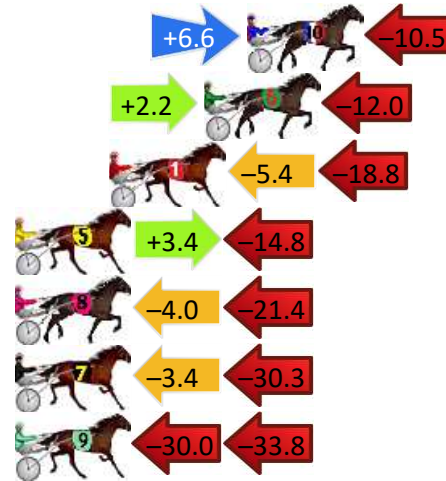

Finish Position and metres gained

First Arrow shows distance gain/loss from 2nd Qtr to 3rd Qtr, Second Arrow shows distance gain/loss from 3rd Qtr to Finish Blue arrow indicates best gain in these quarters.

800

Visual positions in race at 2nd Quarter

400

Visual positions in race at 3rd Quarter

Pinjarra Race 7 Distance 2185m

Monday, 6 January 2025

Gross Time: 2:41.50 MileRate: 1:59.00 LeadTime: 43.00s First Qtr: 31.70s Second Qtr: 29.30s Third Qtr: 28.70s Fourth Qtr: 28.80s

DATA TABLE: 800 / 400 Posi's are position from leader and (how wide the horse was at that position)

NoHorse	Plc	Mar	800 Posi	400 Posi	Time	3rd Qtr	4th Qt
2 CHAMPAGNE STYLE	1	0.0m	4.6m (1)	0.0m (1)	2:41.50	28.37s	28.80s
4 CLASSNSMART	2	1.2m	0.4m (1)	0.0m (0)	2:41.59	28.67s	28.89s
10 JUSTLIKE TURBO	3	18.7m	14.8m (1)	8.2m (3)	2:42.91	28.23s	29.55s
6 I SEE FIRE	4	20.4m	10.6m (1)	8.4m (2)	2:43.04	28.54s	29.66s
1 CASSINI BELLE	5	24.2m	0.0m (0)	5.4m (0)	2:43.33	29.08s	30.15s
5 SAGATIOUS	6	28.6m	17.2m (0)	13.8m (1)	2:43.66	28.46s	29.86s
8 SUNPATRA	7	29.4m	4.0m (0)	8.0m (1)	2:43.72	28.98s	30.33s
7 THE DUBLIN XPRESS	8	45.9m	12.2m (0)	15.6m (0)	2:44.97	28.94s	30.97s
9 STARLIGHT SONG	9	71.8m	8.0m (0)	38.0m (0)	2:46.93	30.84s	31.22s