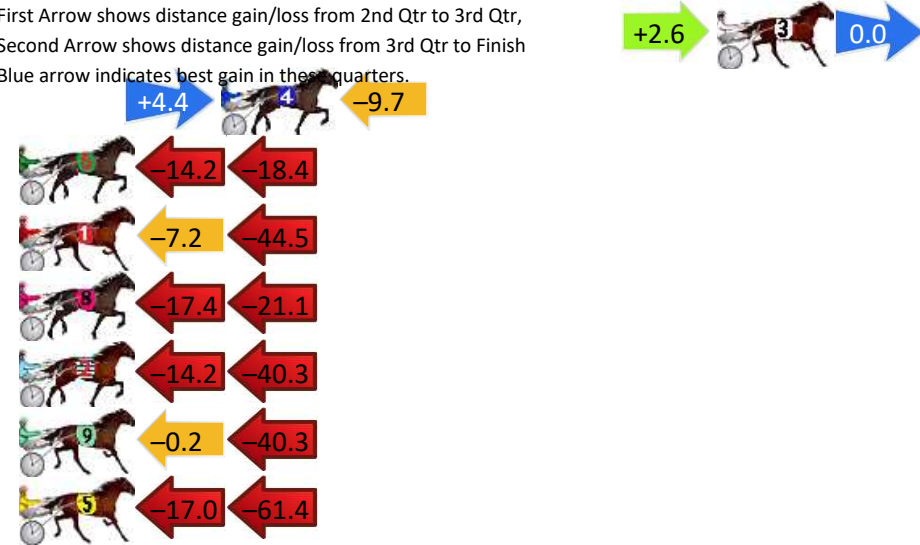

Finish Position and metres gained

First Arrow shows distance gain/loss from 2nd Qtr to 3rd Qtr, Second Arrow shows distance gain/loss from 3rd Qtr to Finish. Blue arrow indicates best gain in the 2 quarters.