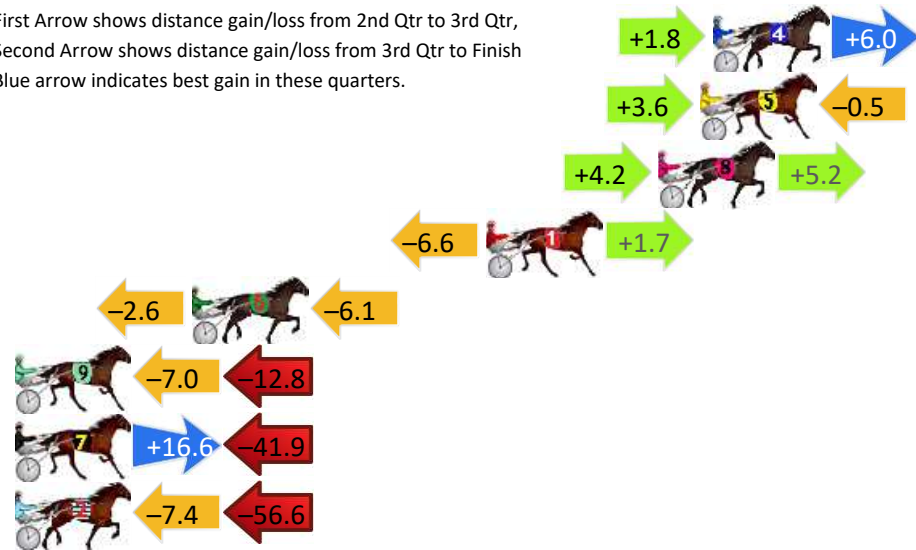

Finish Position and metres gained

First Arrow shows distance gain/loss from 2nd Qtr to 3rd Qtr, Second Arrow shows distance gain/loss from 3rd Qtr to Finish
Blue arrow indicates best gain in these quarters.

Pinjarra Race 6 Distance 2185m

Monday, 6 January 2025

Gross Time: 2:40.10 MileRate: 1:57.90 LeadTime: 41.70s First Qtr: 30.90s Second Qtr: 29.70s Third Qtr: 28.80s Fourth Qtr: 29.00s

DATA TABLE: 800 / 400 Posi's are position from leader and (how wide the horse was at that position)

NoHorse	Plc	Mar	800 Posi	400 Posi	Time	3rd Qtr	4th Qt
4 ITS JUSTA SHOTAWAY	1	0.0m	7.8m (1)	6.0m (1)	2:40.10	28.67s	28.57s
5 YAWOMA	2	0.5m	3.6m (1)	0.0m (0)	2:40.14	28.54s	29.04s
8 RAJAH ROCKS	3	2.2m	11.6m (1)	7.4m (2)	2:40.27	28.50s	28.63s
1 LUHRSY	4	9.1m	4.2m (0)	10.8m (1)	2:40.79	29.27s	28.88s
6 MISTER KOPA	5	20.9m	12.2m (0)	14.8m (2)	2:41.69	28.99s	29.44s
9 GOOD TIMES AHEAD	6	28.0m	8.2m (0)	15.2m (1)	2:42.23	29.30s	29.92s
7 ROAD STAR	7	42.3m	17.0m (1)	0.4m (1)	2:43.32	27.60s	32.02s
2 BLOCKJORG	8	64.0m	0.0m (0)	7.4m (0)	2:44.97	29.32s	33.08s