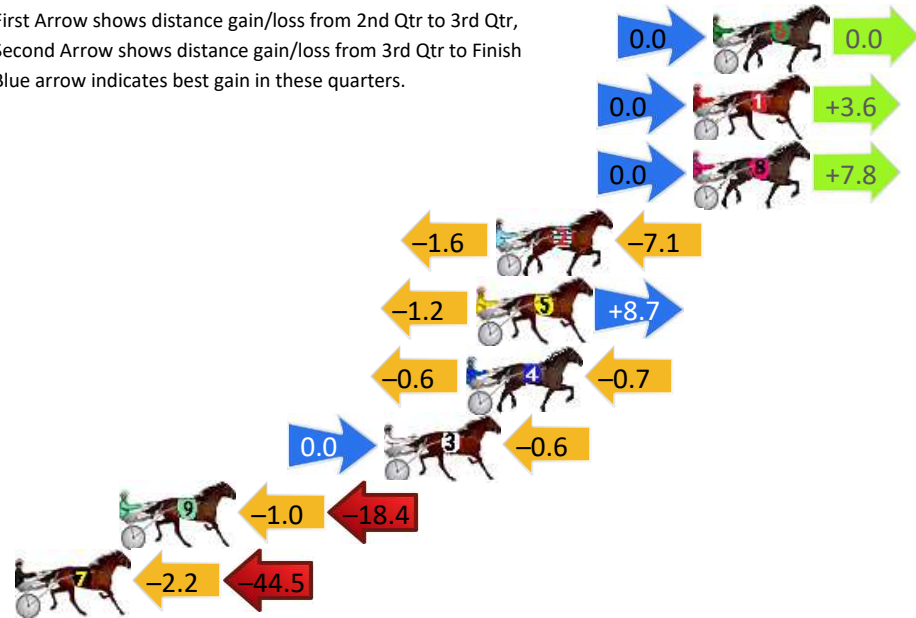

Finish Position and metres gained

First Arrow shows distance gain/loss from 2nd Qtr to 3rd Qtr, Second Arrow shows distance gain/loss from 3rd Qtr to Finish
Blue arrow indicates best gain in these quarters.

800

Visual positions in race at 2nd Quarter

400

Visual positions in race at 3rd Quarter

Pinjarra Race 4 Distance 2185m

Monday, 6 January 2025

Gross Time: 2:41.90 MileRate: 1:59.30 LeadTime: 42.30s First Qtr: 30.40s Second Qtr: 30.70s Third Qtr: 28.40s Fourth Qtr: 30.10s

DATA TABLE: 800 / 400 Posi's are position from leader and (how wide the horse was at that position)

No	Horse	Plc	Mar	800 Posi	400 Posi	Time	3rd Qtr	4th Qt
6	AMARETTO ANGEL	1	0.0m	0.0m (0)	0.0m (0)	2:41.90	28.40s	30.10s
1	EILEENMAY	2	0.8m	4.4m (0)	4.4m (0)	2:41.96	28.41s	29.83s
8	DISPATCHER	3	0.8m	8.6m (0)	8.6m (0)	2:41.96	28.42s	29.52s
2	INTERNAL WAVES	4	8.7m	0.0m (1)	1.6m (1)	2:42.59	28.50s	30.63s
5	ELLIEGOZOOM	5	9.5m	17.0m (0)	18.2m (0)	2:42.65	28.51s	29.45s
4	IDEAL IVANA	6	9.9m	8.6m (1)	9.2m (1)	2:42.68	28.44s	30.15s
3	PHILTHEJUG	7	13.2m	12.6m (0)	12.6m (0)	2:42.94	28.40s	30.14s
9	CARIBBEAN TIMES	8	23.8m	4.4m (1)	5.4m (1)	2:43.78	28.43s	31.48s
7	TERASITA	9	59.7m	13.0m (1)	15.2m (1)	2:46.61	28.47s	33.43s

Finish Position and metres gained

First Arrow shows distance gain/loss from 2nd Qtr to 3rd Qtr, Second Arrow shows distance gain/loss from 3rd Qtr to Finish. Blue arrow indicates best gain in these quarters.