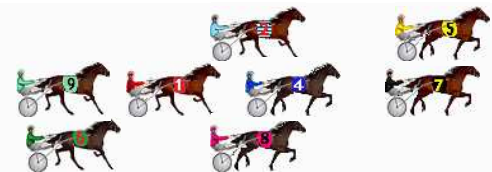

400

Visual positions in race at 3rd Quarter