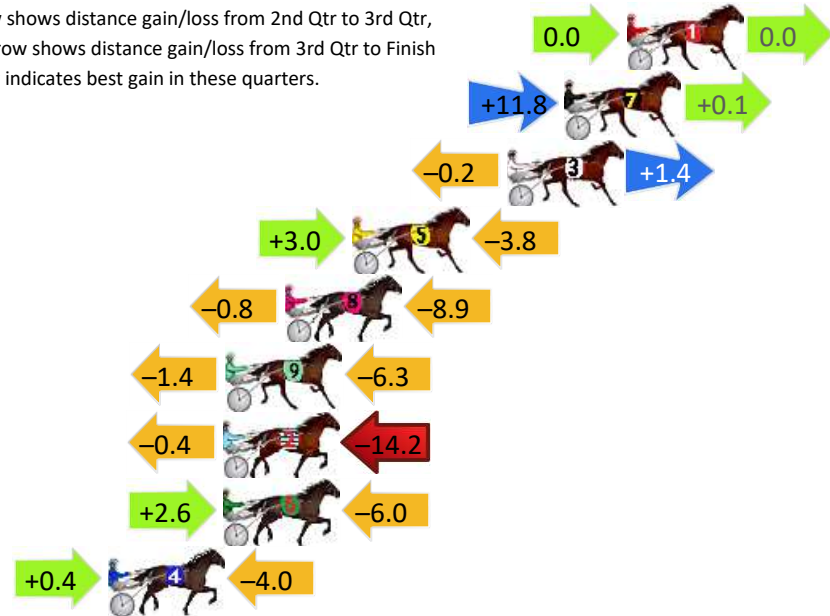

Finish Position and metres gained

First Arrow shows distance gain/loss from 2nd Qtr to 3rd Qtr, Second Arrow shows distance gain/loss from 3rd Qtr to Finish Blue arrow indicates best gain in these quarters.

800

Visual positions in race at 2nd Quarter

400

Visual positions in race at 3rd Quarter

Pinjarra Race 8 Distance 2185m

Monday, 6 January 2025

Gross Time: 2:40.60 MileRate: 1:58.30 LeadTime: 42.40s First Qtr: 31.40s Second Qtr: 29.40s Third Qtr: 28.90s Fourth Qtr: 28.50s

DATA TABLE: 800 / 400 Posi's are position from leader and (how wide the horse was at that position)

No	Horse	Plc	Mar	800 Posi	400 Posi	Time	3rd Qtr	4th Qt
1	PACIFIC EAGLE	1	0.0m	0.0m (0)	0.0m (0)	2:40.60	28.90s	28.50s
7	SOHO CONFIDENTIAL	2	2.5m	14.4m (1)	2.6m (2)	2:40.79	28.06s	28.49s
3	SUNDANCER RAINBOW	3	4.8m	6.0m (1)	6.2m (1)	2:40.96	28.91s	28.40s
5	THE BATMOBILE	4	11.0m	10.2m (1)	7.2m (2)	2:41.42	28.69s	28.77s
8	COHLIN	5	13.7m	4.0m (0)	4.8m (0)	2:41.63	28.96s	29.13s
9	IM DRINKINDOUBLES	6	16.1m	8.4m (0)	9.8m (0)	2:41.81	29.00s	28.95s
2	LUCIENNE	7	16.2m	1.6m (1)	2.0m (1)	2:41.81	28.94s	29.51s
6	STRAYLYA	8	16.2m	12.8m (0)	10.2m (1)	2:41.81	28.72s	28.93s
4	DUNAMIS	9	20.8m	17.2m (0)	16.8m (0)	2:42.16	28.87s	28.78s