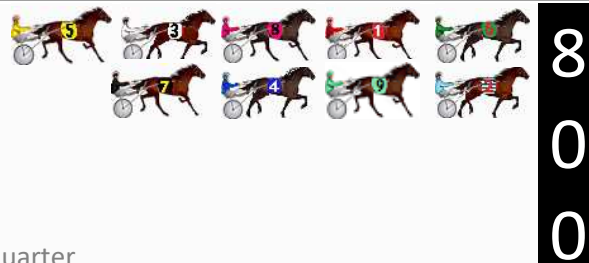

Finish Position and metres gained

First Arrow shows distance gain/loss from 2nd Qtr to 3rd Qtr, Second Arrow shows distance gain/loss from 3rd Qtr to Finish
Blue arrow indicates best gain in these quarters.

DATA TABLE: 800 / 400 Posi's are position from leader and (how wide the horse was at that position)

No	Horse	Plc	Mar	800 Posi	400 Posi	Time	3rd Qtr	4th Qt
6	AMARETTO ANGEL	1	0.0m	0.0m (0)	0.0m (0)	2:41.90	28.40s	30.10s
1	EILEENMAY	2	0.8m	4.4m (0)	4.4m (0)	2:41.96	28.41s	29.83s
8	DISPATCHER	3	0.8m	8.6m (0)	8.6m (0)	2:41.96	28.42s	29.52s
2	INTERNAL WAVES	4	8.7m	0.0m (1)	1.6m (1)	2:42.59	28.50s	30.63s
5	ELLIEGOZOOM	5	9.5m	17.0m (0)	18.2m (0)	2:42.65	28.51s	29.45s
4	IDEAL IVANA	6	9.9m	8.6m (1)	9.2m (1)	2:42.68	28.44s	30.15s
3	PHILTHEJUG	7	13.2m	12.6m (0)	12.6m (0)	2:42.94	28.40s	30.14s
9	CARIBBEAN TIMES	8	23.8m	4.4m (1)	5.4m (1)	2:43.78	28.43s	31.48s
7	TERASITA	9	59.7m	13.0m (1)	15.2m (1)	2:46.61	28.47s	33.43s

Finish Position and metres gained

First Arrow shows distance gain/loss from 2nd Qtr to 3rd Qtr, Second Arrow shows distance gain/loss from 3rd Qtr to Finish. Blue arrow indicates best gain in these quarters.