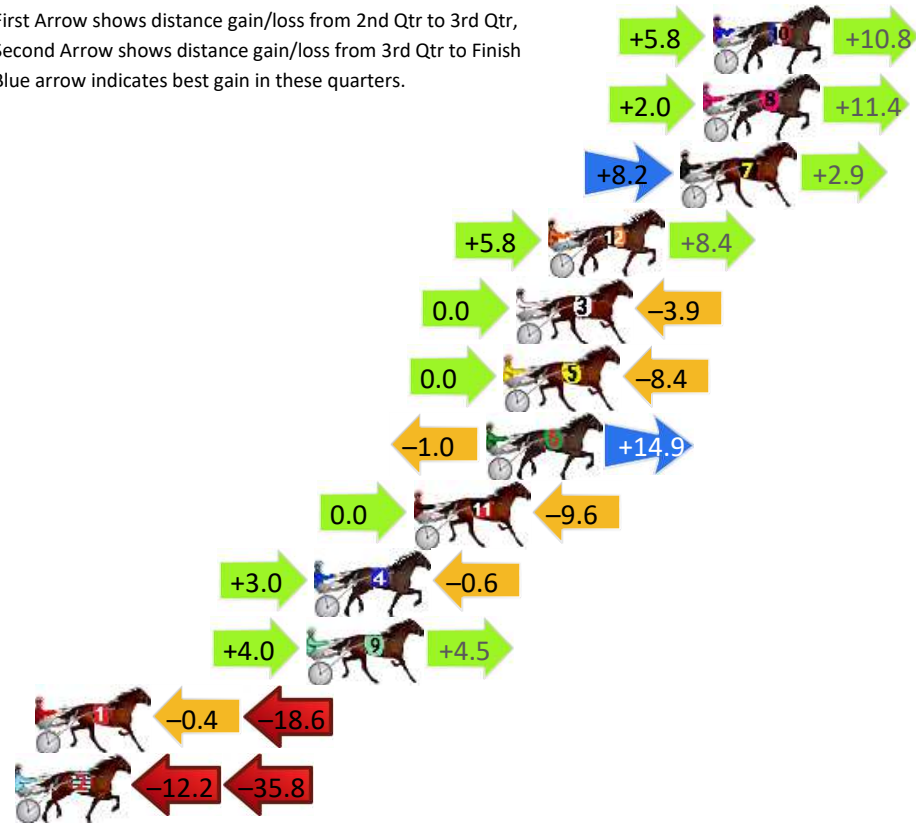

Pinjarra Race 8 Distance 2185m

Monday, 5 May 2025

Gross Time: 2:38.90 MileRate: 1:57.10 LeadTime: 40.10s First Qtr: 31.30s Second Qtr: 28.50s Third Qtr: 29.30s Fourth Qtr: 29.70s

DATA TABLE: 800 / 400 Posi's are position from leader and (how wide the horse was at that position)

No	Horse	Plc	Mar	800 Posi	400 Posi	Time	3rd Qtr	4th Qt
10	Major Overs	1	0.0m	16.6m (1)	10.8m (2)	2:38.90	28.88s	28.90s
8	Gold Horseshoe	2	0.4m	13.8m (0)	11.8m (1)	2:38.93	29.16s	28.86s
7	Allwood Mach	3	1.3m	12.4m (1)	4.2m (2)	2:39.00	28.70s	29.49s
12	Get Ya Bets On	4	6.6m	20.8m (1)	15.0m (2)	2:39.41	28.88s	29.08s
3	Sukhovey Windstorm	5	7.9m	4.0m (0)	4.0m (0)	2:39.51	29.30s	29.99s
5	Rajah Rocks	6	8.4m	0.0m (0)	0.0m (0)	2:39.55	29.30s	30.32s
6	Smokeys Shadow	7	9.1m	23.0m (0)	24.0m (2)	2:39.61	29.38s	28.60s
11	Relatively Arma	8	12.0m	2.4m (1)	2.4m (1)	2:39.83	29.30s	30.41s
4	Torrevean Amy	9	16.0m	18.4m (0)	15.4m (0)	2:40.15	29.08s	29.74s
9	Spiritofanangel	10	16.3m	24.8m (1)	20.8m (1)	2:40.17	29.01s	29.37s
1	Luke Attack	11	27.2m	8.2m (0)	8.6m (0)	2:41.02	29.32s	31.07s
2	Im Grafter	12	56.2m	8.2m (1)	20.4m (0)	2:43.27	30.18s	32.34s

Finish Position and metres gained

First Arrow shows distance gain/loss from 2nd Qtr to 3rd Qtr, Second Arrow shows distance gain/loss from 3rd Qtr to Finish
Blue arrow indicates best gain in these quarters.

800