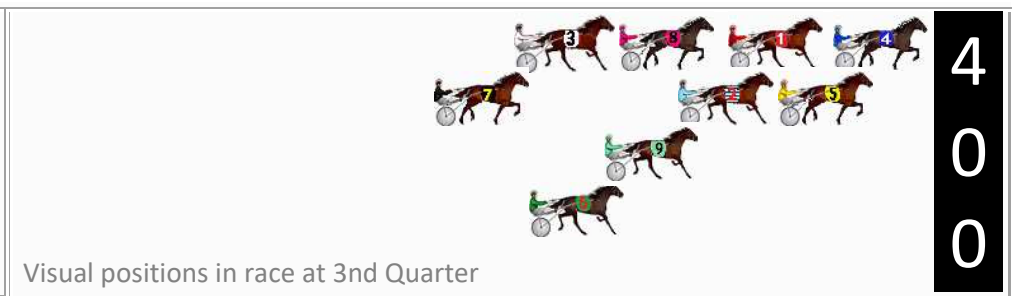

Pinjarra Race 9 Distance 1684m

Monday, 5 May 2025

Gross Time: 2:01.40 MileRate: 1:56.00 LeadTime: 5.30s First Qtr: 28.00s Second Qtr: 29.70s Third Qtr: 30.60s Fourth Qtr: 27.80s

DATA TABLE: 800 / 400 Posi's are position from leader and (how wide the horse was at that position)

No	Horse	Plc	Mar	800 Posi	400 Posi	Time	3rd Qtr	4th Qt
4	Sugar Delight	1	0.0m	0.0m (0)	0.0m (0)	2:01.40	30.60s	27.80s
6	Flying Felix	2	13.7m	15.0m (1)	12.2m (3)	2:02.40	30.40s	27.90s
9	Chief Copy	3	13.9m	10.6m (1)	9.2m (2)	2:02.42	30.51s	28.12s
8	Jiliby Mojito	4	14.9m	8.2m (0)	8.6m (0)	2:02.49	30.65s	28.24s
1	Hold Your Fire	5	19.2m	4.0m (0)	4.2m (0)	2:02.80	30.67s	28.84s
7	Switch Blade	6	20.5m	24.8m (0)	16.0m (1)	2:02.90	29.98s	28.11s
2	The Big Kaboosh	7	21.6m	6.6m (1)	6.2m (1)	2:02.98	30.62s	28.86s
5	Tell Itin Heaven	8	26.6m	2.8m (1)	2.2m (1)	2:03.34	30.64s	29.49s
3	Idealincider	9	31.9m	12.2m (0)	12.8m (0)	2:03.73	30.71s	29.12s

Finish Position and metres gained