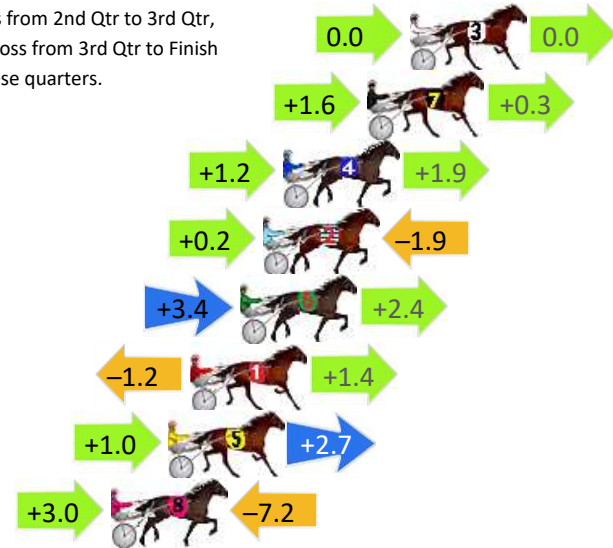

No	Horse	Plc	Mar	800 Posi	400 Posi	Time	3rd Qtr	4th Qt
4	Sugar Delight	1	0.0m	0.0m (0)	0.0m (0)	2:01.40	30.60s	27.80s
6	Flying Felix	2	13.7m	15.0m (1)	12.2m (3)	2:02.40	30.40s	27.90s
9	Chief Copy	3	13.9m	10.6m (1)	9.2m (2)	2:02.42	30.51s	28.12s
8	Jiliby Mojito	4	14.9m	8.2m (0)	8.6m (0)	2:02.49	30.65s	28.24s
1	Hold Your Fire	5	19.2m	4.0m (0)	4.2m (0)	2:02.80	30.67s	28.84s
7	Switch Blade	6	20.5m	24.8m (0)	16.0m (1)	2:02.90	29.98s	28.11s
2	The Big Kaboosh	7	21.6m	6.6m (1)	6.2m (1)	2:02.98	30.62s	28.86s
5	Tell Itin Heaven	8	26.6m	2.8m (1)	2.2m (1)	2:03.34	30.64s	29.49s
3	Idealincider	9	31.9m	12.2m (0)	12.8m (0)	2:03.73	30.71s	29.12s

Finish Position and metres gained

Pinjarra Race 10 Distance 1177m

Monday, 5 May 2025

Gross Time: 1:22.90 MileRate: 1:53.30 LeadTime: 25.10s First Qtr: Second Qtr: Third Qtr: 28.80s Fourth Qtr: 29.00s

DATA TABLE: 800 / 400 Posi's are position from leader and (how wide the horse was at that position)

No	Horse	Plc	Mar	800 Posi	400 Posi	Time	3rd Qtr	4th Qt
3	Blockjorg	1	0.0m	0.0m (0)	0.0m (0)	1:22.90	28.80s	29.00s
7	Betterthan Secret	2	1.7m	3.6m (1)	2.0m (1)	1:23.03	28.69s	28.98s
4	Call To Arms	3	5.1m	8.2m (1)	7.0m (1)	1:23.29	28.71s	28.86s
2	Iwill Never Know	4	5.9m	4.2m (0)	4.0m (0)	1:23.35	28.79s	29.14s
6	Just All Style	5	6.8m	12.6m (1)	9.2m (2)	1:23.42	28.56s	28.83s
1	Luhrsy	6	8.8m	9.0m (0)	10.2m (0)	1:23.57	28.89s	28.90s
5	Gota Good Warhol	7	9.7m	13.4m (0)	12.4m (1)	1:23.64	28.73s	28.81s
8	Stapleton	8	12.0m	7.8m (2)	4.8m (2)	1:23.81	28.58s	29.52s

Finish Position and metres gained

First Arrow shows distance gain/loss from 2nd Qtr to 3rd Qtr,
Second Arrow shows distance gain/loss from 3rd Qtr to Finish
Blue arrow indicates best gain in these quarters.