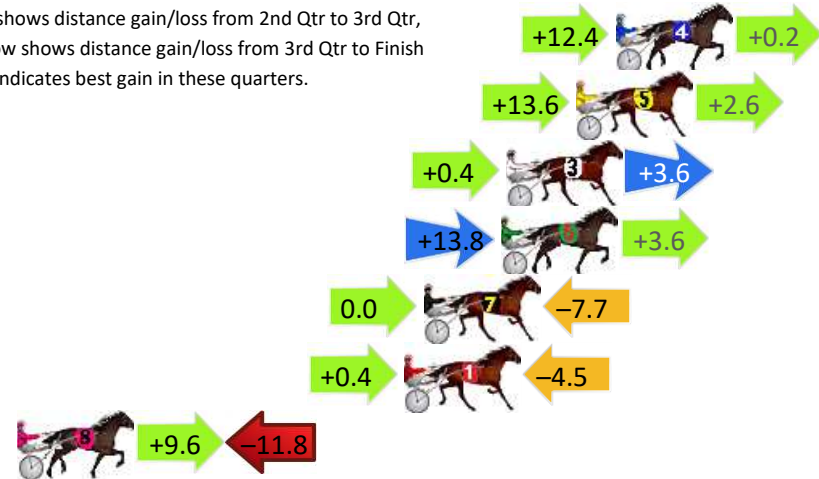

DATA TABLE: 800 / 400 Posi's are position from leader and (how wide the horse was at that position)

No	Horse	Plc	Mar	800 Posi	400 Posi	Time	3rd Qtr	4th Qt
10	Quiggley	1	0.0m	6.0m (2)	2.4m (1)	2:44.40	29.04s	29.62s
3	Mriya Dream	2	1.9m	0.0m (0)	0.0m (0)	2:44.55	29.30s	29.94s
2	Majestic Ga Ga	3	7.9m	20.2m (1)	17.0m (4)	2:45.02	29.07s	29.13s
9	Kvintet Hill	4	14.4m	18.6m (0)	19.2m (0)	2:45.52	29.35s	29.44s
1	Kyvalley Paint	5	17.8m	4.6m (0)	9.6m (0)	2:45.79	29.66s	30.41s
5	Sellune	6	22.3m	7.0m (1)	16.6m (1)	2:46.14	30.00s	30.22s
8	Majestic Marion	7	23.5m	9.2m (0)	15.2m (0)	2:46.23	29.74s	30.41s
6	Dark Secret	8	34.3m	13.8m (0)	20.8m (1)	2:47.08	29.81s	30.80s
7	Lots Of Change	9	40.0m	15.6m (1)	18.6m (3)	2:47.52	29.51s	31.39s
4	Elish Star	10	40.8m	3.0m (1)	12.6m (1)	2:47.59	29.99s	31.89s
11	Peachee	11	65.6m	11.0m (1)	15.4m (2)	2:49.52	29.59s	33.52s

Pinjarra Race 4 Distance 1177m

Monday, 5 May 2025

Gross Time: 1:23.00 MileRate: 1:53.50 LeadTime: 25.10s First Qtr: Second Qtr: Third Qtr: 28.90s Fourth Qtr: 29.00s

DATA TABLE: 800 / 400 Posi's are position from leader and (how wide the horse was at that position)

Finish Position and metres gained

First Arrow shows distance gain/loss from 2nd Qtr to 3rd Qtr, Second Arrow shows distance gain/loss from 3rd Qtr to Finish
Blue arrow indicates best gain in these quarters.