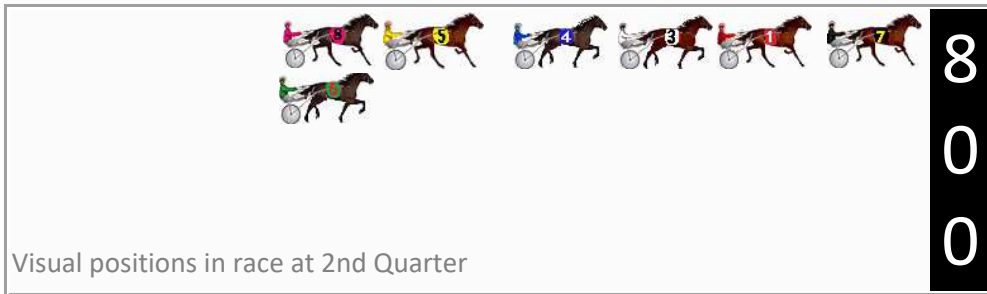

Finish Position and metres gained

First Arrow shows distance gain/loss from 2nd Qtr to 3rd Qtr, Second Arrow shows distance gain/loss from 3rd Qtr to Finish
Blue arrow indicates best gain in these quarters.