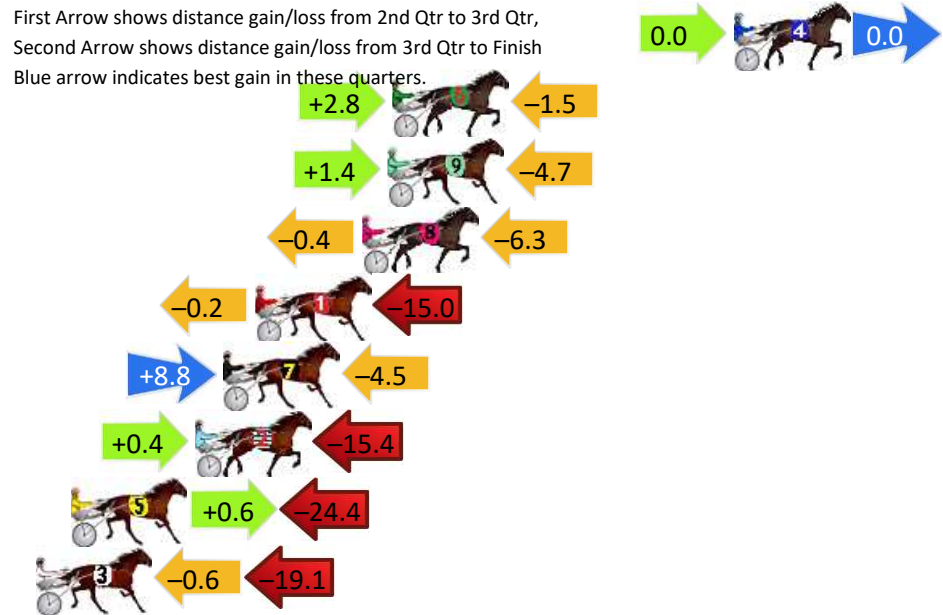

Pinjarra Race 9 Distance 1684m

Monday, 5 May 2025

Gross Time: 2:01.40 MileRate: 1:56.00 LeadTime: 5.30s First Qtr: 28.00s Second Qtr: 29.70s Third Qtr: 30.60s Fourth Qtr: 27.80s

DATA TABLE: 800 / 400 Posi's are position from leader and (how wide the horse was at that position)

No	Horse	Plc	Mar	800 Posi	400 Posi	Time	3rd Qtr	4th Qt
4	Sugar Delight	1	0.0m	0.0m (0)	0.0m (0)	2:01.40	30.60s	27.80s
6	Flying Felix	2	13.7m	15.0m (1)	12.2m (3)	2:02.40	30.40s	27.90s
9	Chief Copy	3	13.9m	10.6m (1)	9.2m (2)	2:02.42	30.51s	28.12s
8	Jiliby Mojito	4	14.9m	8.2m (0)	8.6m (0)	2:02.49	30.65s	28.24s
1	Hold Your Fire	5	19.2m	4.0m (0)	4.2m (0)	2:02.80	30.67s	28.84s
7	Switch Blade	6	20.5m	24.8m (0)	16.0m (1)	2:02.90	29.98s	28.11s
2	The Big Kaboosh	7	21.6m	6.6m (1)	6.2m (1)	2:02.98	30.62s	28.86s
5	Tell Itin Heaven	8	26.6m	2.8m (1)	2.2m (1)	2:03.34	30.64s	29.49s
3	Idealincider	9	31.9m	12.2m (0)	12.8m (0)	2:03.73	30.71s	29.12s

Finish Position and metres gained