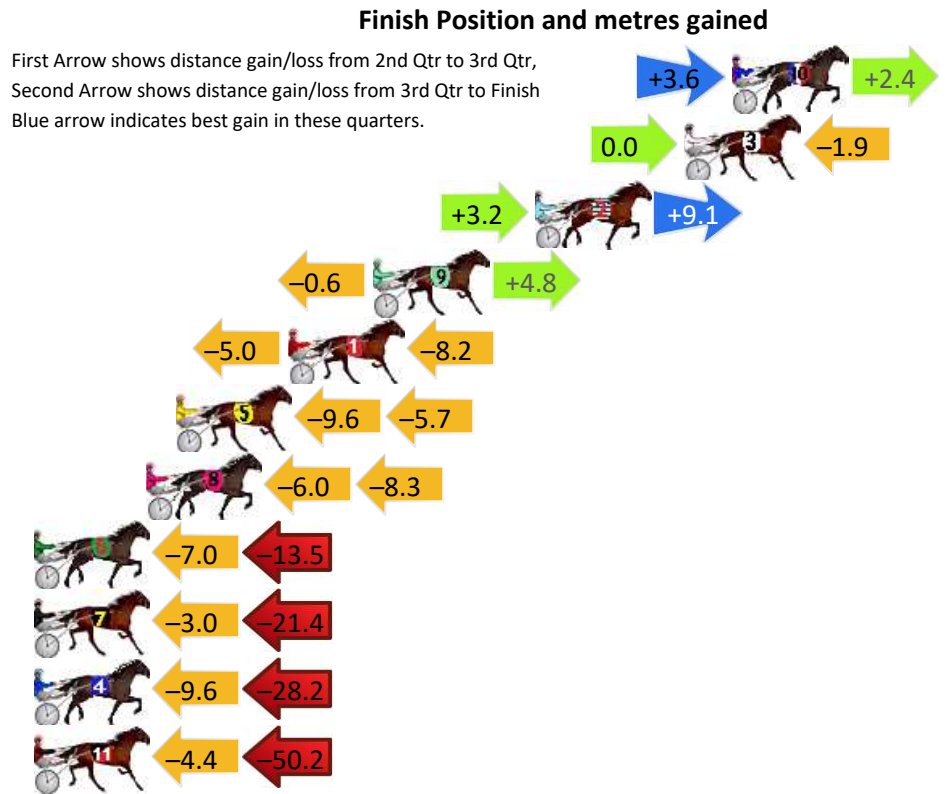

DATA TABLE: 800 / 400 Posi's are position from leader and (how wide the horse was at that position)

No	Horse	Plc	Mar	800 Posi	400 Posi	Time	3rd Qtr	4th Qt
7	Captain Said So	1	0.0m	10.6m (1)	10.8m (1)	2:39.20	28.71s	27.35s
5	Im Massimo	2	1.4m	6.4m (1)	6.6m (1)	2:39.30	28.71s	27.74s
4	Captains Creek	3	1.5m	0.0m (0)	0.0m (0)	2:39.31	28.70s	28.20s
6	Major Miki Whitby	4	6.3m	2.4m (1)	2.6m (1)	2:39.67	28.72s	28.36s
3	Crunch The Numbers	5	19.6m	13.0m (0)	14.6m (0)	2:40.65	28.82s	28.45s
2	Azione	6	23.2m	8.8m (0)	10.4m (0)	2:40.91	28.82s	28.99s
1	Wave Rebellion	7	30.3m	4.4m (0)	6.2m (0)	2:41.44	28.85s	29.78s

Finish Position and metres gained

First Arrow shows distance gain/loss from 2nd Qtr to 3rd Qtr, Second Arrow shows distance gain/loss from 3rd Qtr to Finish Blue arrow indicates best gain in these quarters.

800

Visual positions in race at 2nd Quarter

400

Visual positions in race at 3rd Quarter

Pinjarra Race 3 Distance 2185m

Monday, 5 May 2025

Gross Time: 2:44.40 MileRate: 2:01.10 LeadTime: 42.10s First Qtr: 32.40s Second Qtr: 30.80s Third Qtr: 29.30s Fourth Qtr: 29.80s

DATA TABLE: 800 / 400 Posi's are position from leader and (how wide the horse was at that position)

No	Horse	Plc	Mar	800 Posi	400 Posi	Time	3rd Qtr	4th Qt
10	Quiggley	1	0.0m	6.0m (2)	2.4m (1)	2:44.40	29.04s	29.62s
3	Mriya Dream	2	1.9m	0.0m (0)	0.0m (0)	2:44.55	29.30s	29.94s
2	Majestic Ga Ga	3	7.9m	20.2m (1)	17.0m (4)	2:45.02	29.07s	29.13s
9	Kvintet Hill	4	14.4m	18.6m (0)	19.2m (0)	2:45.52	29.35s	29.44s
1	Kyvalley Paint	5	17.8m	4.6m (0)	9.6m (0)	2:45.79	29.66s	30.41s
5	Sellune	6	22.3m	7.0m (1)	16.6m (1)	2:46.14	30.00s	30.22s
8	Majestic Marion	7	23.5m	9.2m (0)	15.2m (0)	2:46.23	29.74s	30.41s
6	Dark Secret	8	34.3m	13.8m (0)	20.8m (1)	2:47.08	29.81s	30.80s
7	Lots Of Change	9	40.0m	15.6m (1)	18.6m (3)	2:47.52	29.51s	31.39s
4	Elish Star	10	40.8m	3.0m (1)	12.6m (1)	2:47.59	29.99s	31.89s
11	Peachee	11	65.6m	11.0m (1)	15.4m (2)	2:49.52	29.59s	33.52s