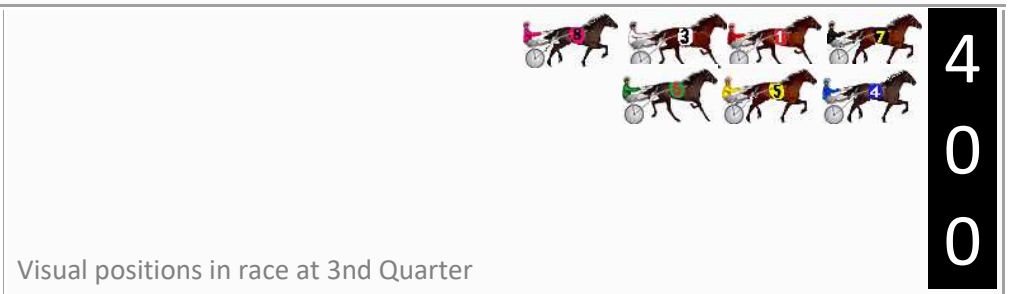

Finish Position and metres gained

First Arrow shows distance gain/loss from 2nd Qtr to 3rd Qtr, Second Arrow shows distance gain/loss from 3rd Qtr to Finish
Blue arrow indicates best gain in these quarters.