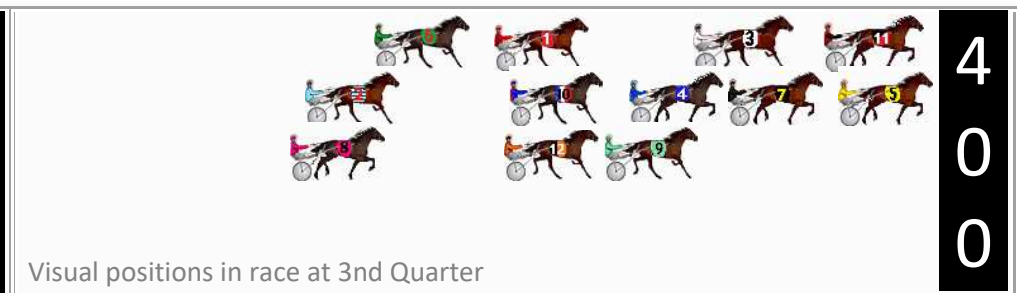

Pinjarra Race 7 Distance 2185m

Monday, 5 May 2025

Gross Time: 2:37.30 MileRate: 1:55.90 LeadTime: 39.00s First Qtr: 31.70s Second Qtr: 28.20s Third Qtr: 29.10s Fourth Qtr: 29.30s

DATA TABLE: 800 / 400 Posi's are position from leader and (how wide the horse was at that position)

No	Horse	Plc	Mar	800 Posi	400 Posi	Time	3rd Qtr	4th Qt
12	Swizzlestick	1	0.0m	23.8m (0)	13.4m (2)	2:37.30	28.35s	28.32s
7	Barbados	2	1.3m	20.0m (2)	4.4m (1)	2:37.40	27.97s	29.07s
5	Seagrass	3	3.2m	10.2m (1)	0.0m (1)	2:37.55	28.36s	29.53s
4	Joey James	4	11.5m	13.8m (1)	8.4m (1)	2:38.18	28.71s	29.53s
10	Chambray	5	16.6m	17.8m (0)	13.2m (1)	2:38.58	28.77s	29.55s
11	Our Lililou	6	19.2m	2.2m (1)	0.6m (0)	2:38.78	28.98s	30.65s
9	Alfa Princess	7	28.4m	17.6m (1)	9.4m (2)	2:39.48	28.50s	30.68s
6	Road Closure	8	30.1m	4.0m (0)	18.6m (0)	2:39.61	30.16s	30.14s
1	The Freelancer	9	56.3m	0.0m (0)	13.8m (0)	2:41.63	30.09s	32.40s
3	Era	10	56.4m	6.4m (1)	5.8m (0)	2:41.63	29.04s	32.99s
8	Priddah	11	217.1m	13.6m (0)	22.0m (2)	2:53.98	29.66s	43.51s
2	Ashby	12	231.0m	8.6m (0)	21.4m (1)	2:55.05	29.98s	44.57s

Finish Position and metres gained

First Arrow shows distance gain/loss from 2nd Qtr to 3rd Qtr, Second Arrow shows distance gain/loss from 3rd Qtr to Finish. Blue arrow indicates best gain in these quarters.