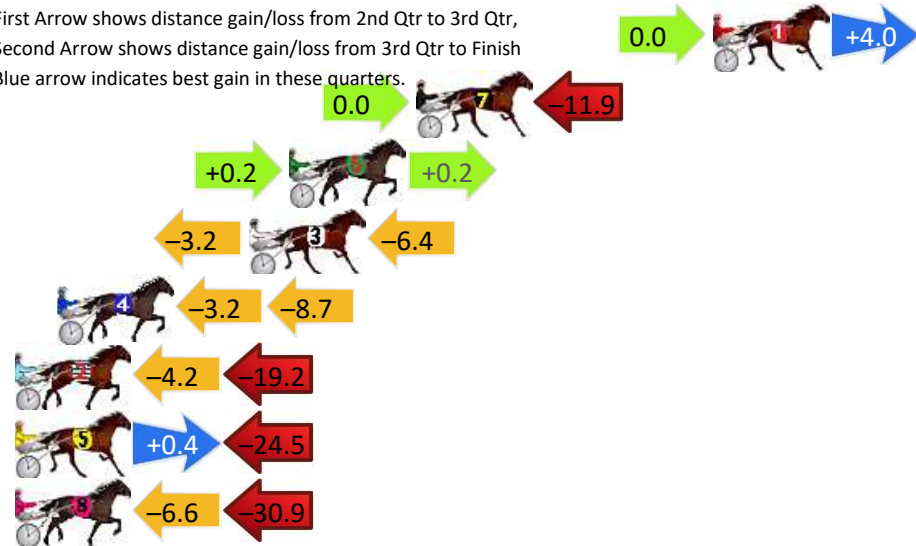

Finish Position and metres gained

First Arrow shows distance gain/loss from 2nd Qtr to 3rd Qtr, Second Arrow shows distance gain/loss from 3rd Qtr to Finish. Blue arrow indicates best gain in these quarters.

800

Visual positions in race at 2nd Quarter

400

Visual positions in race at 3rd Quarter

Pinjarra Race 6 Distance 2185m

Monday, 5 May 2025

Gross Time: 2:41.70 MileRate: 1:59.10 LeadTime: 42.70s First Qtr: 32.50s Second Qtr: 28.70s Third Qtr: 28.90s Fourth Qtr: 28.90s

DATA TABLE: 800 / 400 Posi's are position from leader and (how wide the horse was at that position)

No	Horse	Plc	Mar	800 Posi	400 Posi	Time	3rd Qtr	4th Qt
1	Lucienne	1	0.0m	4.0m (0)	4.0m (0)	2:41.70	28.90s	28.61s
7	Follow My Stride	2	11.9m	0.0m (0)	0.0m (0)	2:42.60	28.90s	29.75s
6	Sundancer Rainbow	3	17.0m	17.4m (1)	17.2m (3)	2:42.99	28.89s	28.89s
3	Ashanti Princess	4	18.6m	9.0m (1)	12.2m (2)	2:43.11	29.13s	29.36s
4	Ideal Ivana	5	26.3m	14.4m (0)	17.6m (2)	2:43.69	29.13s	29.53s
2	Im Bidy	6	33.2m	9.8m (0)	14.0m (0)	2:44.22	29.20s	30.28s
5	Lucy Victoria	7	37.3m	13.2m (1)	12.8m (3)	2:44.53	28.87s	30.66s
8	Vybrant	8	41.3m	3.8m (1)	10.4m (1)	2:44.83	29.37s	31.12s

Finish Position and metres gained

First Arrow shows distance gain/loss from 2nd Qtr to 3rd Qtr, Second Arrow shows distance gain/loss from 3rd Qtr to Finish Blue arrow indicates best gain in these quarters.