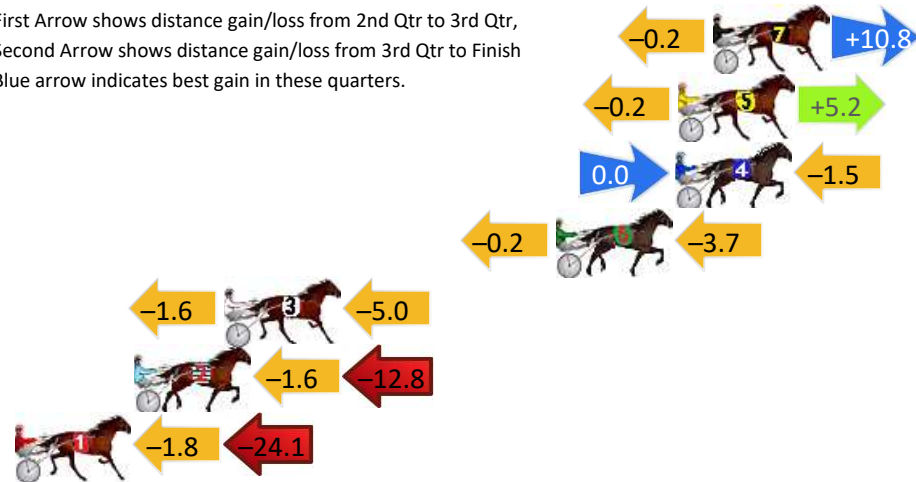

Finish Position and metres gained

First Arrow shows distance gain/loss from 2nd Qtr to 3rd Qtr,
Second Arrow shows distance gain/loss from 3rd Qtr to Finish
Blue arrow indicates best gain in these quarters.

DATA TABLE: 800 / 400 Posi's are position from leader and (how wide the horse was at that position)

No	Horse	Plc	Mar	800 Posi	400 Posi	Time	3rd Qtr	4th Qt
7	Captain Said So	1	0.0m	10.6m (1)	10.8m (1)	2:39.20	28.71s	27.35s
5	Im Massimo	2	1.4m	6.4m (1)	6.6m (1)	2:39.30	28.71s	27.74s
4	Captains Creek	3	1.5m	0.0m (0)	0.0m (0)	2:39.31	28.70s	28.20s
6	Major Miki Whitby	4	6.3m	2.4m (1)	2.6m (1)	2:39.67	28.72s	28.36s
3	Crunch The Numbers	5	19.6m	13.0m (0)	14.6m (0)	2:40.65	28.82s	28.45s
2	Azione	6	23.2m	8.8m (0)	10.4m (0)	2:40.91	28.82s	28.99s
1	Wave Rebellion	7	30.3m	4.4m (0)	6.2m (0)	2:41.44	28.85s	29.78s