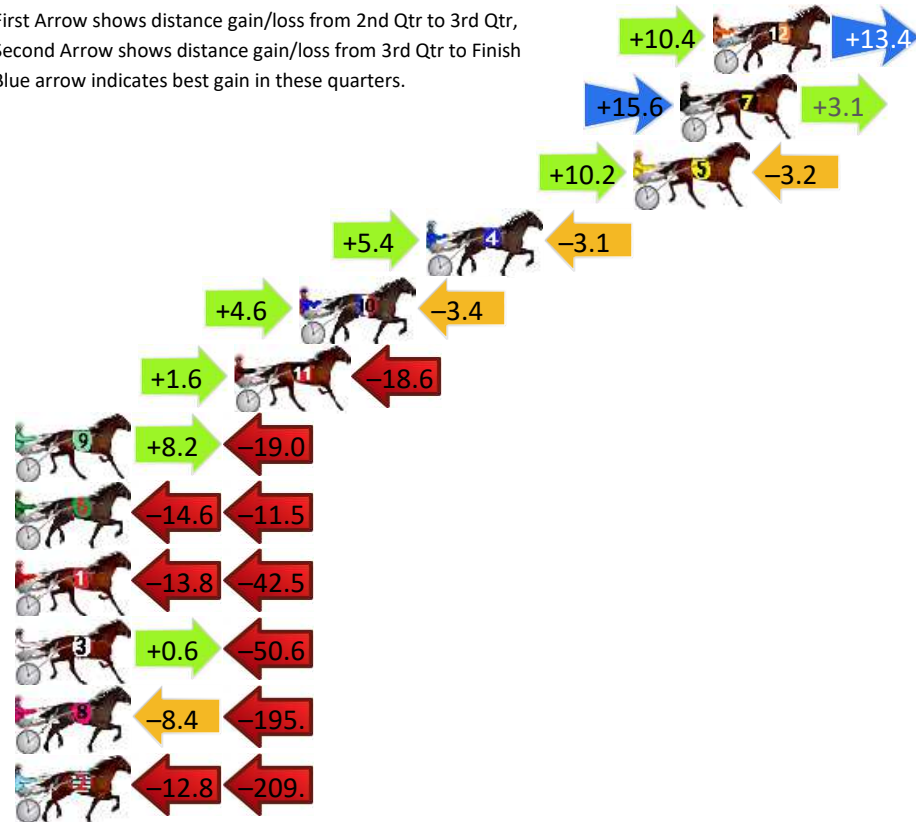

Finish Position and metres gained

First Arrow shows distance gain/loss from 2nd Qtr to 3rd Qtr, Second Arrow shows distance gain/loss from 3rd Qtr to Finish Blue arrow indicates best gain in these quarters.

8
0
0

Visual positions in race at 2nd Quarter

4
0
0

Visual positions in race at 3rd Quarter

Pinjarra Race 7 Distance 2185m

Monday, 5 May 2025

Gross Time: 2:37.30 MileRate: 1:55.90 LeadTime: 39.00s First Qtr: 31.70s Second Qtr: 28.20s Third Qtr: 29.10s Fourth Qtr: 29.30s

DATA TABLE: 800 / 400 Posi's are position from leader and (how wide the horse was at that position)

No	Horse	Plc	Mar	800 Posi	400 Posi	Time	3rd Qtr	4th Qt
12	Swizzlestick	1	0.0m	23.8m (0)	13.4m (2)	2:37.30	28.35s	28.32s
7	Barbados	2	1.3m	20.0m (2)	4.4m (1)	2:37.40	27.97s	29.07s
5	Seagrass	3	3.2m	10.2m (1)	0.0m (1)	2:37.55	28.36s	29.53s
4	Joey James	4	11.5m	13.8m (1)	8.4m (1)	2:38.18	28.71s	29.53s
10	Chambray	5	16.6m	17.8m (0)	13.2m (1)	2:38.58	28.77s	29.55s
11	Our Lililou	6	19.2m	2.2m (1)	0.6m (0)	2:38.78	28.98s	30.65s
9	Alfa Princess	7	28.4m	17.6m (1)	9.4m (2)	2:39.48	28.50s	30.68s
6	Road Closure	8	30.1m	4.0m (0)	18.6m (0)	2:39.61	30.16s	30.14s
1	The Freelancer	9	56.3m	0.0m (0)	13.8m (0)	2:41.63	30.09s	32.40s
3	Era	10	56.4m	6.4m (1)	5.8m (0)	2:41.63	29.04s	32.99s
8	Priddah	11	217.1m	13.6m (0)	22.0m (2)	2:53.98	29.66s	43.51s
2	Ashby	12	231.0m	8.6m (0)	21.4m (1)	2:55.05	29.98s	44.57s

Finish Position and metres gained

First Arrow shows distance gain/loss from 2nd Qtr to 3rd Qtr, Second Arrow shows distance gain/loss from 3rd Qtr to Finish. Blue arrow indicates best gain in these quarters.