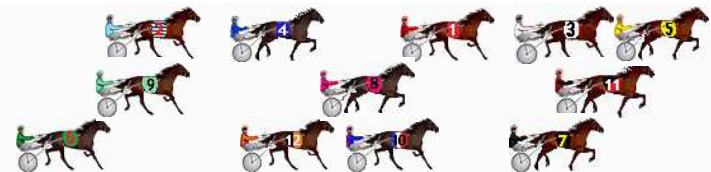

400

Powered by **PJ Harness Analyser**

Sectional Analysis Software

Not just form | Free Trial

www.facebook.com/PJHarnessRacing

RISE Digital, Harness Racing Australia nor the provider accepts any responsibility for the completeness or accuracy of any of the information contained herein, and makes no representations about its suitability for any particular purpose. Users should make their own judgements about those matters and/or seek independent advice. You assume all risks associated with use of data provided on this page