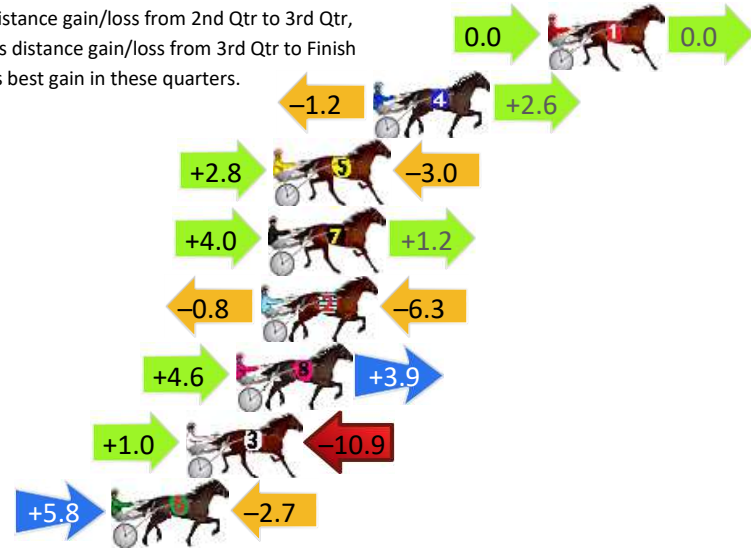

Pinjarra Race 1 Distance 1177m

Monday, 5 May 2025

Gross Time: 1:22.70 MileRate: 1:53.10 LeadTime: 25.60s First Qtr: Second Qtr: Third Qtr: 28.60s Fourth Qtr: 28.50s

DATA TABLE: 800 / 400 Posi's are position from leader and (how wide the horse was at that position)

Finish Position and metres gained

First Arrow shows distance gain/loss from 2nd Qtr to 3rd Qtr,
Second Arrow shows distance gain/loss from 3rd Qtr to Finish
Blue arrow indicates best gain in these quarters.