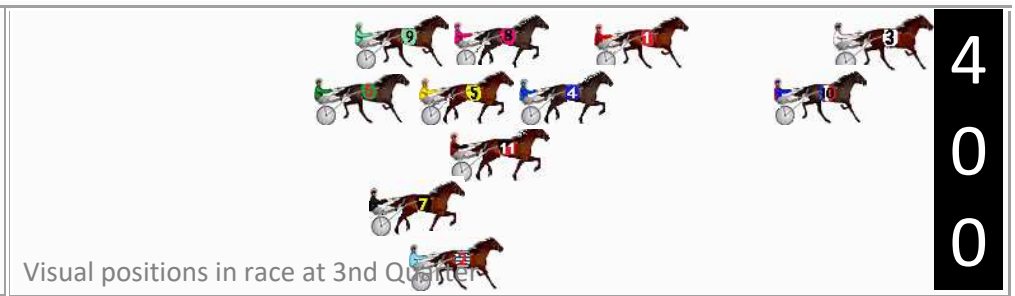

Finish Position and metres gained

First Arrow shows distance gain/loss from 2nd Qtr to 3rd Qtr, Second Arrow shows distance gain/loss from 3rd Qtr to Finish Blue arrow indicates best gain in these quarters.

DATA TABLE: 800 / 400 Posi's are position from leader and (how wide the horse was at that position)

No	Horse	Plc	Mar	800 Posi	400 Posi	Time	3rd Qtr	4th Qt
10	Quiggley	1	0.0m	6.0m (2)	2.4m (1)	2:44.40	29.04s	29.62s
3	Mriya Dream	2	1.9m	0.0m (0)	0.0m (0)	2:44.55	29.30s	29.94s
2	Majestic Ga Ga	3	7.9m	20.2m (1)	17.0m (4)	2:45.02	29.07s	29.13s
9	Kvintet Hill	4	14.4m	18.6m (0)	19.2m (0)	2:45.52	29.35s	29.44s
1	Kyvalley Paint	5	17.8m	4.6m (0)	9.6m (0)	2:45.79	29.66s	30.41s
5	Sellune	6	22.3m	7.0m (1)	16.6m (1)	2:46.14	30.00s	30.22s
8	Majestic Marion	7	23.5m	9.2m (0)	15.2m (0)	2:46.23	29.74s	30.41s
6	Dark Secret	8	34.3m	13.8m (0)	20.8m (1)	2:47.08	29.81s	30.80s
7	Lots Of Change	9	40.0m	15.6m (1)	18.6m (3)	2:47.52	29.51s	31.39s
4	Elish Star	10	40.8m	3.0m (1)	12.6m (1)	2:47.59	29.99s	31.89s
11	Peachee	11	65.6m	11.0m (1)	15.4m (2)	2:49.52	29.59s	33.52s