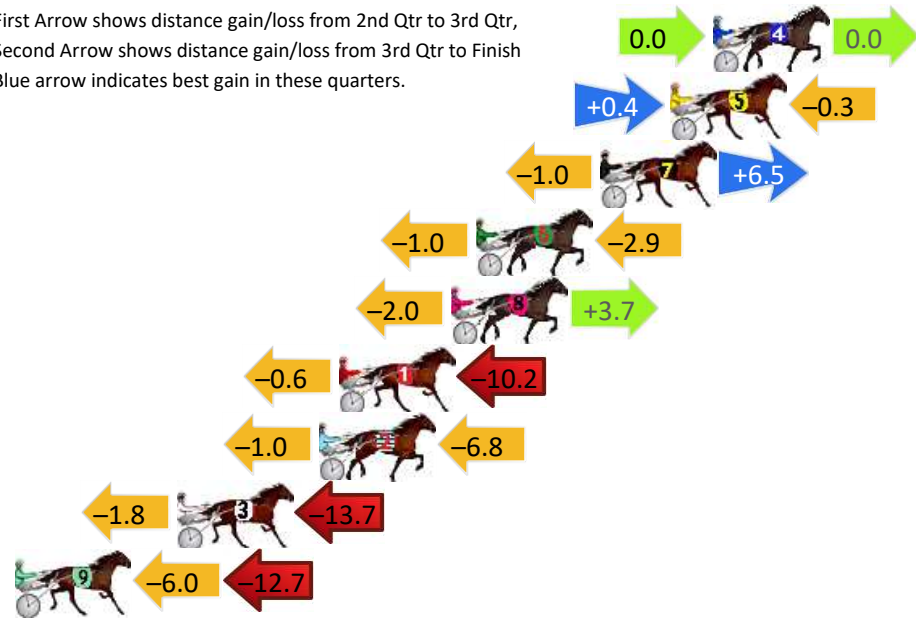

Finish Position and metres gained

First Arrow shows distance gain/loss from 2nd Qtr to 3rd Qtr, Second Arrow shows distance gain/loss from 3rd Qtr to Finish
Blue arrow indicates best gain in these quarters.

Pinjarra Race 5 Distance 1684m

Monday, 5 May 2025

Gross Time: 2:04.20 MileRate: 1:58.70 LeadTime: 5.30s First Qtr: 29.60s Second Qtr: 30.10s Third Qtr: 29.40s Fourth Qtr: 29.80s

DATA TABLE: 800 / 400 Posi's are position from leader and (how wide the horse was at that position)

Finish Position and metres gained

First Arrow shows distance gain/loss from 2nd Qtr to 3rd Qtr, Second Arrow shows distance gain/loss from 3rd Qtr to Finish. Blue arrow indicates best gain in these quarters.