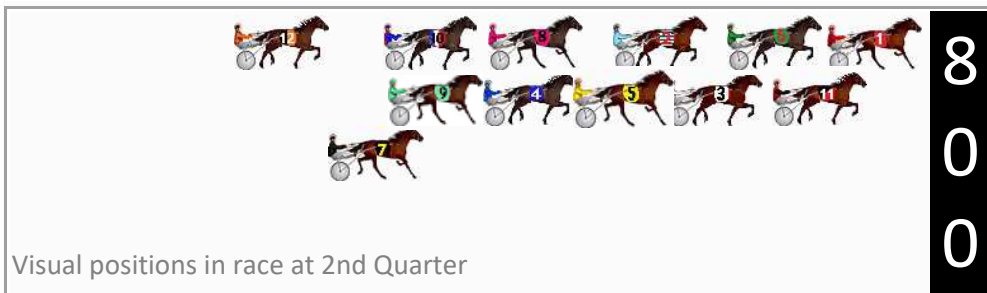

Pinjarra Race 7 Distance 2185m

Monday, 5 May 2025

Gross Time: 2:37.30 MileRate: 1:55.90 LeadTime: 39.00s First Qtr: 31.70s Second Qtr: 28.20s Third Qtr: 29.10s Fourth Qtr: 29.30s

DATA TABLE: 800 / 400 Posi's are position from leader and (how wide the horse was at that position)

No	Horse	Plc	Mar	800 Posi	400 Posi	Time	3rd Qtr	4th Qt
12	Swizzlestick	1	0.0m	23.8m (0)	13.4m (2)	2:37.30	28.35s	28.32s
7	Barbados	2	1.3m	20.0m (2)	4.4m (1)	2:37.40	27.97s	29.07s
5	Seagrass	3	3.2m	10.2m (1)	0.0m (1)	2:37.55	28.36s	29.53s
4	Joey James	4	11.5m	13.8m (1)	8.4m (1)	2:38.18	28.71s	29.53s
10	Chambray	5	16.6m	17.8m (0)	13.2m (1)	2:38.58	28.77s	29.55s
11	Our Lililou	6	19.2m	2.2m (1)	0.6m (0)	2:38.78	28.98s	30.65s
9	Alfa Princess	7	28.4m	17.6m (1)	9.4m (2)	2:39.48	28.50s	30.68s
6	Road Closure	8	30.1m	4.0m (0)	18.6m (0)	2:39.61	30.16s	30.14s
1	The Freelancer	9	56.3m	0.0m (0)	13.8m (0)	2:41.63	30.09s	32.40s
3	Era	10	56.4m	6.4m (1)	5.8m (0)	2:41.63	29.04s	32.99s
8	Priddah	11	217.1m	13.6m (0)	22.0m (2)	2:53.98	29.66s	43.51s
2	Ashby	12	231.0m	8.6m (0)	21.4m (1)	2:55.05	29.98s	44.57s

Finish Position and metres gained

First Arrow shows distance gain/loss from 2nd Qtr to 3rd Qtr, Second Arrow shows distance gain/loss from 3rd Qtr to Finish. Blue arrow indicates best gain in these quarters.

Visual positions in race at 2nd Quarter