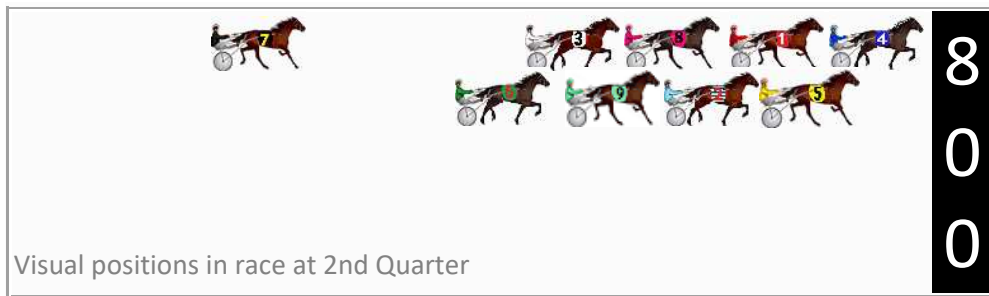

Pinjarra Race 9 Distance 1684m

Monday, 5 May 2025

Gross Time: 2:01.40 MileRate: 1:56.00 LeadTime: 5.30s First Qtr: 28.00s Second Qtr: 29.70s Third Qtr: 30.60s Fourth Qtr: 27.80s

DATA TABLE: 800 / 400 Posi's are position from leader and (how wide the horse was at that position)

No	Horse	Plc	Mar	800 Posi	400 Posi	Time	3rd Qtr	4th Qt
4	Sugar Delight	1	0.0m	0.0m (0)	0.0m (0)	2:01.40	30.60s	27.80s
6	Flying Felix	2	13.7m	15.0m (1)	12.2m (3)	2:02.40	30.40s	27.90s
9	Chief Copy	3	13.9m	10.6m (1)	9.2m (2)	2:02.42	30.51s	28.12s
8	Jiliby Mojito	4	14.9m	8.2m (0)	8.6m (0)	2:02.49	30.65s	28.24s
1	Hold Your Fire	5	19.2m	4.0m (0)	4.2m (0)	2:02.80	30.67s	28.84s
7	Switch Blade	6	20.5m	24.8m (0)	16.0m (1)	2:02.90	29.98s	28.11s
2	The Big Kaboosh	7	21.6m	6.6m (1)	6.2m (1)	2:02.98	30.62s	28.86s
5	Tell Itin Heaven	8	26.6m	2.8m (1)	2.2m (1)	2:03.34	30.64s	29.49s
3	Idealincider	9	31.9m	12.2m (0)	12.8m (0)	2:03.73	30.71s	29.12s

Finish Position and metres gained