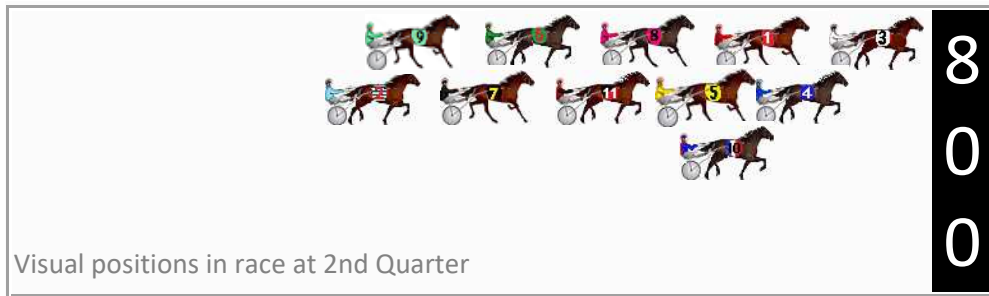

Finish Position and metres gained

First Arrow shows distance gain/loss from 2nd Qtr to 3rd Qtr, Second Arrow shows distance gain/loss from 3rd Qtr to Finish Blue arrow indicates best gain in these quarters.

DATA TABLE: 800 / 400 Posi's are position from leader and (how wide the horse was at that position)

No	Horse	Plc	Mar	800 Posi	400 Posi	Time	3rd Qtr	4th Qt
10	Quiggley	1	0.0m	6.0m (2)	2.4m (1)	2:44.40	29.04s	29.62s
3	Mriya Dream	2	1.9m	0.0m (0)	0.0m (0)	2:44.55	29.30s	29.94s
2	Majestic Ga Ga	3	7.9m	20.2m (1)	17.0m (4)	2:45.02	29.07s	29.13s
9	Kvintet Hill	4	14.4m	18.6m (0)	19.2m (0)	2:45.52	29.35s	29.44s
1	Kyvalley Paint	5	17.8m	4.6m (0)	9.6m (0)	2:45.79	29.66s	30.41s
5	Sellune	6	22.3m	7.0m (1)	16.6m (1)	2:46.14	30.00s	30.22s
8	Majestic Marion	7	23.5m	9.2m (0)	15.2m (0)	2:46.23	29.74s	30.41s
6	Dark Secret	8	34.3m	13.8m (0)	20.8m (1)	2:47.08	29.81s	30.80s
7	Lots Of Change	9	40.0m	15.6m (1)	18.6m (3)	2:47.52	29.51s	31.39s
4	Elish Star	10	40.8m	3.0m (1)	12.6m (1)	2:47.59	29.99s	31.89s
11	Peachee	11	65.6m	11.0m (1)	15.4m (2)	2:49.52	29.59s	33.52s