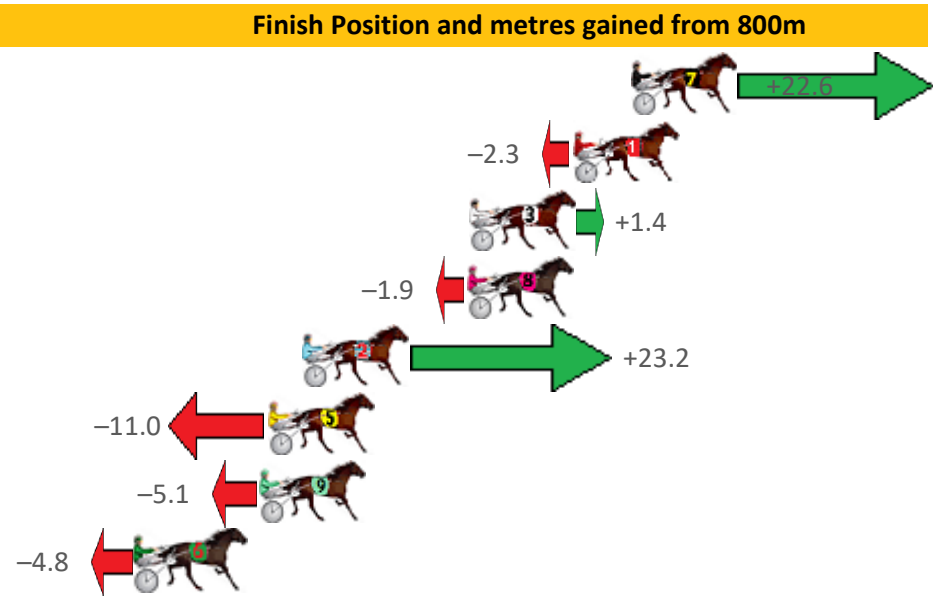

Pinjarra Race 3 Distance 2185m

Monday, 3 May 2021

Gross Time: 2:45.60 MileRate: 2:02.00 LeadTime: 43.90s First Qtr: 33.00s Second Qtr: 30.10s Third Qtr: 28.70s Fourth Qtr: 29.90s

No Horse	Plc	Margin	Time	800Time (W)	400 Time (W)
7 ORLANDO BLUE	1	0.0m	2:45.60	56.95s (0)	28.76s (1)
1 MAKAILA	2	2.3m	2:45.78	58.77s (0)	30.07s (0)
3 KOLISI	3	6.4m	2:46.10	58.50s (1)	29.57s (2)
8 FLEUR DU MAQUIS	4	6.5m	2:46.11	58.74s (0)	29.97s (0)
2 ATOMIC FEEL	5	13.0m	2:46.62	56.91s (0)	28.03s (0)
5 BELONERO	6	14.4m	2:46.73	59.40s (1)	30.26s (1)
9 CLASSNSMART	7	14.7m	2:46.75	58.97s (0)	30.10s (0)
6 TORREVEAN VELOCE	8	19.6m	2:47.14	58.95s (0)	30.14s (0)

Sectionals
Powered by

RWWA and provider are not responsible for the completeness or accuracy of any of the information contained herein, and makes no representations about its suitability for any purpose.