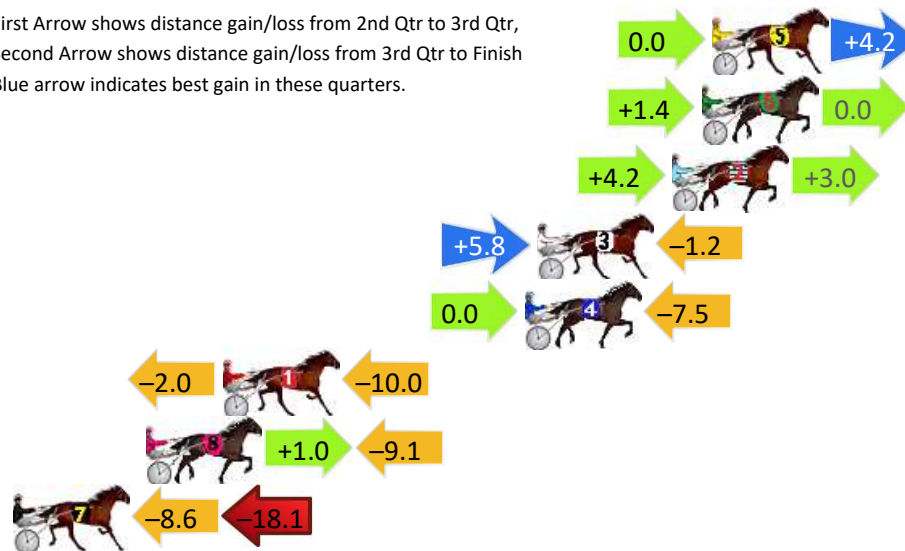

DATA TABLE: 800 / 400 Posi's are position from leader and (how wide the horse was at that position)

No	Horse	Plc	Mar	800 Posi	400 Posi	Time	3rd Qtr	4th Qt
8	STORYTELLER	1	0.0m	14.6m (1)	12.6m (1)	2:35.90	27.96s	27.51s
9	MY WATCHLIST	2	2.3m	10.6m (1)	8.2m (1)	2:36.07	27.93s	27.98s
3	PASQUALE	3	18.9m	0.0m (0)	0.0m (0)	2:37.31	28.09s	29.73s
10	ISLAND TEE REX	4	20.0m	13.4m (0)	17.0m (1)	2:37.39	28.35s	28.61s
11	COLORADO BANNER	5	25.2m	18.6m (1)	16.2m (2)	2:37.78	27.93s	29.04s
5	MAJOR MANHATTAN	6	26.5m	17.4m (0)	21.0m (1)	2:37.88	28.35s	28.79s
4	IM LIGHTNING BANNER	7	30.0m	6.4m (1)	4.8m (0)	2:38.14	27.98s	30.18s
7	FRISKY STYX	8	30.2m	22.8m (1)	20.4m (2)	2:38.15	27.93s	29.09s
6	LUKE ATTACK	9	33.8m	26.8m (1)	24.8m (2)	2:38.42	27.96s	29.04s
1	HES THUNDER	10	34.3m	9.2m (0)	14.8m (0)	2:38.46	28.49s	29.78s
2	IM ROCKIN ROD	11	38.5m	5.0m (0)	10.8m (0)	2:38.77	28.50s	30.36s

Finish Position and metres gained

First Arrow shows distance gain/loss from 2nd Qtr to 3rd Qtr, Second Arrow shows distance gain/loss from 3rd Qtr to Finish. Blue arrow indicates best gain in these quarters.

Pinjarra Race 8 Distance 2116m

Monday, 2 September 2024

Gross Time: 2:35.20 MileRate: 1:58.00 LeadTime: 36.90s First Qtr: 31.40s Second Qtr: 30.10s Third Qtr: 27.30s Fourth Qtr: 29.50s

DATA TABLE: 800 / 400 Posi's are position from leader and (how wide the horse was at that position)

Finish Position and metres gained

First Arrow shows distance gain/loss from 2nd Qtr to 3rd Qtr, Second Arrow shows distance gain/loss from 3rd Qtr to Finish Blue arrow indicates best gain in these quarters.