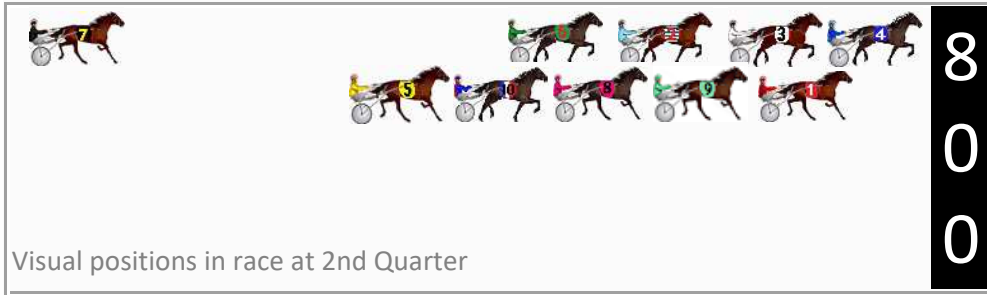

Finish Position and metres gained

First Arrow shows distance gain/loss from 2nd Qtr to 3rd Qtr,
Second Arrow shows distance gain/loss from 3rd Qtr to Finish
Blue arrow indicates best gain in these quarters.

800

Visual positions in race at 2nd Quarter

400

Visual positions in race at 3rd Quarter

Pinjarra Race 4 Distance 2185m

Monday, 2 September 2024

Gross Time: 2:45.20 MileRate: 2:01.60 LeadTime: 41.50s First Qtr: 32.70s Second Qtr: 30.20s Third Qtr: 29.70s Fourth Qtr: 31.10s

DATA TABLE: 800 / 400 Posi's are position from leader and (how wide the horse was at that position)

No	Horse	Plc	Mar	800 Posi	400 Posi	Time	3rd Qtr	4th Qt
10	CHUMANI	1	0.0m	15.0m (1)	15.0m (2)	2:45.20	29.73s	29.94s
5	SELLUNE	2	0.4m	19.2m (1)	19.6m (2)	2:45.23	29.76s	29.62s
9	DREAMBIGAIMHIGH	3	1.2m	7.0m (1)	0.0m (0)	2:45.30	29.17s	31.19s
8	SUNNYS LITTLE ROSE	4	6.9m	11.0m (1)	11.0m (2)	2:45.76	29.71s	30.78s
3	MRIYA DREAM	5	7.4m	4.0m (0)	12.2m (0)	2:45.80	30.33s	30.73s
6	MAJESTIC MARION	6	16.4m	12.8m (0)	16.6m (0)	2:46.53	29.99s	31.08s
4	YOUR KIDDING	7	18.3m	0.0m (0)	8.0m (0)	2:46.69	30.29s	31.90s
1	MAJESTIC LINE	8	34.6m	2.8m (1)	11.4m (1)	2:48.01	30.31s	32.89s
7	PEACHEE	9	99.4m	36.0m (0)	60.0m (0)	2:53.28	31.45s	34.15s
2	TILTHESUNSETS	10	132.1m	8.4m (0)	32.0m (0)	2:55.94	31.31s	38.84s