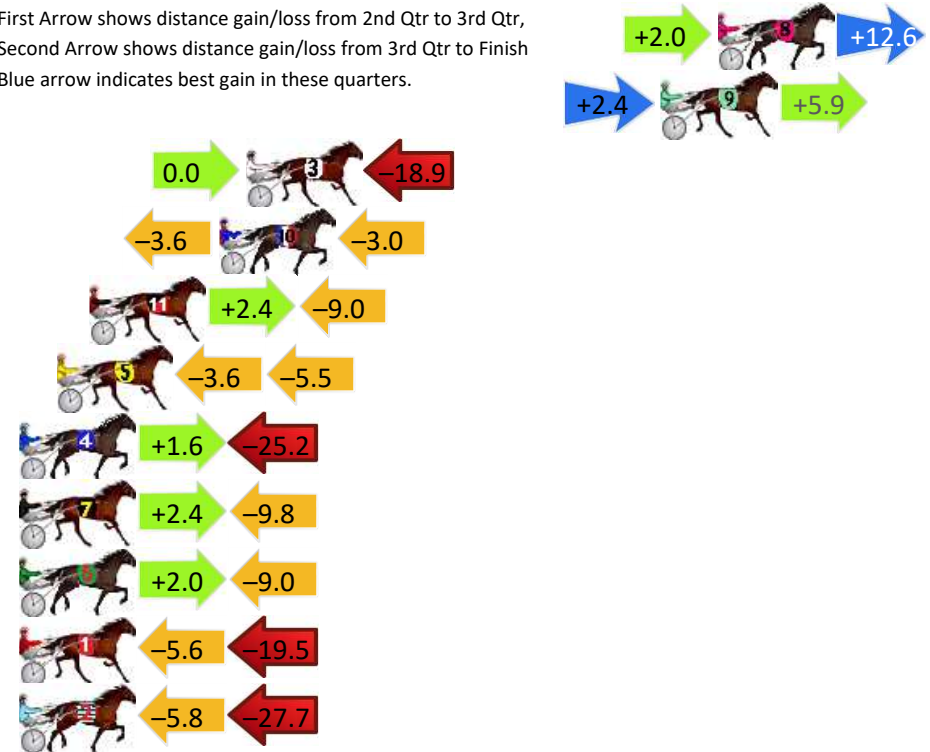

Pinjarra Race 7 Distance 2185m

Monday, 2 September 2024

Gross Time: 2:35.90 MileRate: 1:54.80 LeadTime: 41.10s First Qtr: 29.80s Second Qtr: 28.50s Third Qtr: 28.10s Fourth Qtr: 28.40s

DATA TABLE: 800 / 400 Posi's are position from leader and (how wide the horse was at that position)

No	Horse	Plc	Mar	800 Posi	400 Posi	Time	3rd Qtr	4th Qt
8	STORYTELLER	1	0.0m	14.6m (1)	12.6m (1)	2:35.90	27.96s	27.51s
9	MY WATCHLIST	2	2.3m	10.6m (1)	8.2m (1)	2:36.07	27.93s	27.98s
3	PASQUALE	3	18.9m	0.0m (0)	0.0m (0)	2:37.31	28.09s	29.73s
10	ISLAND TEE REX	4	20.0m	13.4m (0)	17.0m (1)	2:37.39	28.35s	28.61s
11	COLORADO BANNER	5	25.2m	18.6m (1)	16.2m (2)	2:37.78	27.93s	29.04s
5	MAJOR MANHATTAN	6	26.5m	17.4m (0)	21.0m (1)	2:37.88	28.35s	28.79s
4	IM LIGHTNING BANNER	7	30.0m	6.4m (1)	4.8m (0)	2:38.14	27.98s	30.18s
7	FRISKY STYX	8	30.2m	22.8m (1)	20.4m (2)	2:38.15	27.93s	29.09s
6	LUKE ATTACK	9	33.8m	26.8m (1)	24.8m (2)	2:38.42	27.96s	29.04s
1	HES THUNDER	10	34.3m	9.2m (0)	14.8m (0)	2:38.46	28.49s	29.78s
2	IM ROCKIN ROD	11	38.5m	5.0m (0)	10.8m (0)	2:38.77	28.50s	30.36s

Finish Position and metres gained

First Arrow shows distance gain/loss from 2nd Qtr to 3rd Qtr, Second Arrow shows distance gain/loss from 3rd Qtr to Finish. Blue arrow indicates best gain in these quarters.