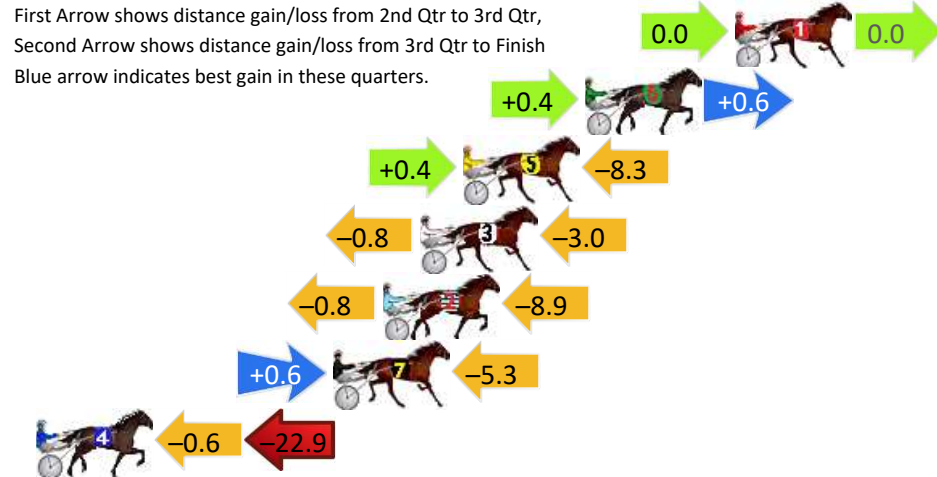

Pinjarra Race 9 Distance 2185m

Monday, 2 September 2024

Gross Time: 2:44.60 MileRate: 2:01.20 LeadTime: 45.10s First Qtr: 32.70s Second Qtr: 30.10s Third Qtr: 28.60s Fourth Qtr: 28.10s

DATA TABLE: 800 / 400 Posi's are position from leader and (how wide the horse was at that position)

No	Horse	Plc	Mar	800 Posi	400 Posi	Time	3rd Qtr	4th Qt
1	MAJOR CLASS	1	0.0m	0.0m (0)	0.0m (0)	2:44.60	28.60s	28.10s
6	SPUDMEISTER	2	6.0m	7.0m (1)	6.6m (1)	2:45.04	28.57s	28.06s
5	MANGO TANGO	3	10.9m	3.0m (1)	2.6m (1)	2:45.41	28.58s	28.68s
3	SPINNER OF YARNS	4	12.6m	8.8m (0)	9.6m (0)	2:45.53	28.66s	28.31s
2	ALZ SUNSHINE	5	14.1m	4.4m (0)	5.2m (0)	2:45.64	28.66s	28.72s
7	AXLE ROCKS	6	16.1m	11.4m (1)	10.8m (1)	2:45.79	28.56s	28.47s
4	SOUNDS LIKE FUN	7	37.1m	13.6m (0)	14.2m (0)	2:47.34	28.66s	29.70s

Finish Position and metres gained

800

Visual positions in race at 2nd Quarter