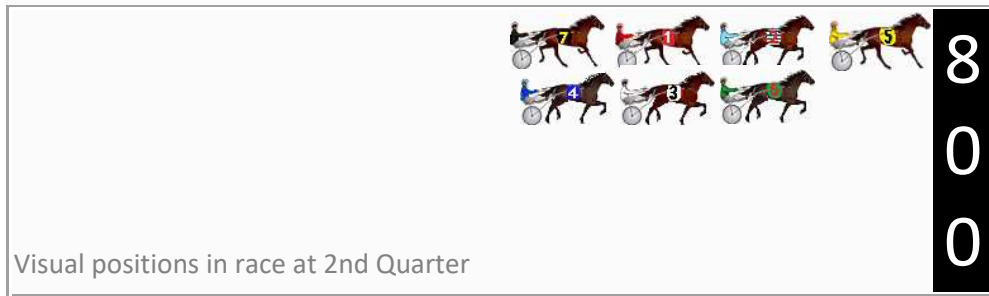

Finish Position and metres gained

First Arrow shows distance gain/loss from 2nd Qtr to 3rd Qtr, Second Arrow shows distance gain/loss from 3rd Qtr to Finish
Blue arrow indicates best gain in these quarters

Finish Position and metres gained

First Arrow shows distance gain/loss from 2nd Qtr to 3rd Qtr, Second Arrow shows distance gain/loss from 3rd Qtr to Finish Blue arrow indicates best gain in these quarters.