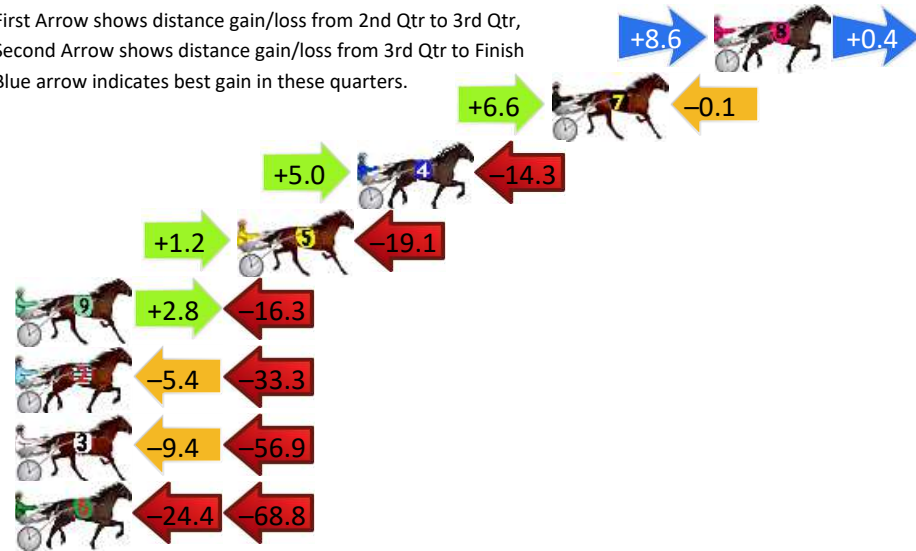

Finish Position and metres gained

First Arrow shows distance gain/loss from 2nd Qtr to 3rd Qtr, Second Arrow shows distance gain/loss from 3rd Qtr to Finish Blue arrow indicates best gain in these quarters.

Pinjarra Race 3 Distance 2185m

Monday, 2 September 2024

Gross Time: 2:44.30 MileRate: 2:01.00 LeadTime: 44.90s First Qtr: 31.20s Second Qtr: 30.20s Third Qtr: 29.50s Fourth Qtr: 28.50s

DATA TABLE: 800 / 400 Posi's are position from leader and (how wide the horse was at that position)