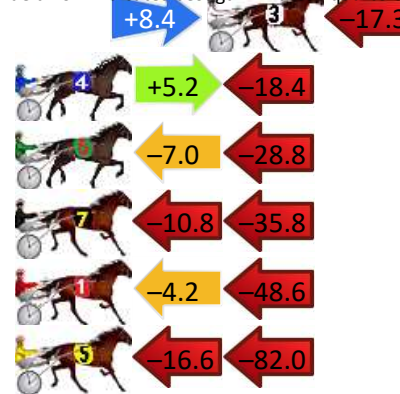

Pinjarra Race 1 Distance 2185m

Monday, 2 September 2024

Gross Time: 2:43.80 MileRate: 2:00.70 LeadTime: 44.60s First Qtr: 32.20s Second Qtr: 30.10s Third Qtr: 28.40s Fourth Qtr: 28.50s

DATA TABLE: 800 / 400 Posi's are position from leader and (how wide the horse was at that position)

No	Horse	Plc	Mar	800 Posi	400 Posi	Time	3rd Qtr	4th Qt
2	TRUE GRIT	1	0.0m	0.0m (0)	0.0m (0)	2:43.80	28.40s	28.50s
3	LOW FLYIN	2	20.3m	11.4m (0)	3.0m (1)	2:45.32	27.80s	29.73s
4	POCKETFUL OF POSIE	3	28.8m	15.6m (0)	10.4m (1)	2:45.96	28.03s	29.80s
6	WHOOPSADAISY	4	52.2m	16.4m (1)	23.4m (0)	2:47.71	28.89s	30.54s
7	THINGS CHANGE	5	54.8m	8.2m (1)	19.0m (1)	2:47.90	29.16s	31.04s
1	BONNIE SWEETAPPLE	6	60.0m	7.2m (0)	11.4m (0)	2:48.29	28.69s	31.94s
5	RUN STELLA RUN	7	111.2m	12.6m (1)	29.2m (0)	2:52.12	29.56s	34.31s

Finish Position and metres gained

First Arrow shows distance gain/loss from 2nd Qtr to 3rd Qtr, Second Arrow shows distance gain/loss from 3rd Qtr to Finish
Blue arrow indicates best gain in these quarters