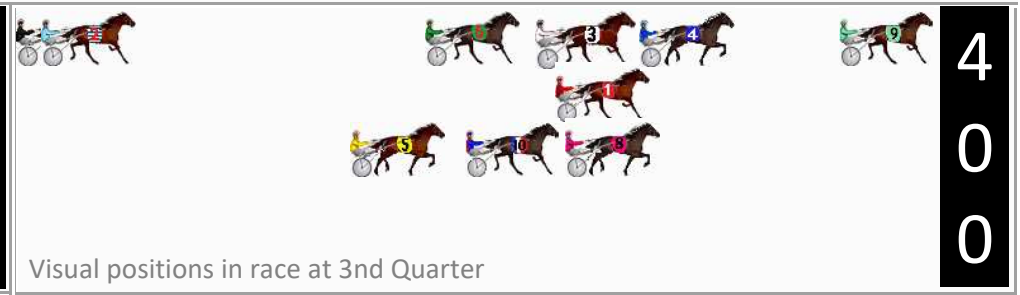

Pinjarra Race 4 Distance 2185m

Monday, 2 September 2024

Gross Time: 2:45.20 MileRate: 2:01.60 LeadTime: 41.50s First Qtr: 32.70s Second Qtr: 30.20s Third Qtr: 29.70s Fourth Qtr: 31.10s

DATA TABLE: 800 / 400 Posi's are position from leader and (how wide the horse was at that position)

No	Horse	Plc	Mar	800 Posi	400 Posi	Time	3rd Qtr	4th Qt
10	CHUMANI	1	0.0m	15.0m (1)	15.0m (2)	2:45.20	29.73s	29.94s
5	SELLUNE	2	0.4m	19.2m (1)	19.6m (2)	2:45.23	29.76s	29.62s
9	DREAMBIGAIMHIGH	3	1.2m	7.0m (1)	0.0m (0)	2:45.30	29.17s	31.19s
8	SUNNYS LITTLE ROSE	4	6.9m	11.0m (1)	11.0m (2)	2:45.76	29.71s	30.78s
3	MRIYA DREAM	5	7.4m	4.0m (0)	12.2m (0)	2:45.80	30.33s	30.73s
6	MAJESTIC MARION	6	16.4m	12.8m (0)	16.6m (0)	2:46.53	29.99s	31.08s
4	YOUR KIDDING	7	18.3m	0.0m (0)	8.0m (0)	2:46.69	30.29s	31.90s
1	MAJESTIC LINE	8	34.6m	2.8m (1)	11.4m (1)	2:48.01	30.31s	32.89s
7	PEACHEE	9	99.4m	36.0m (0)	60.0m (0)	2:53.28	31.45s	34.15s
2	TILTHESUNSETS	10	132.1m	8.4m (0)	32.0m (0)	2:55.94	31.31s	38.84s

Finish Position and metres gained

First Arrow shows distance gain/loss from 2nd Qtr to 3rd Qtr, Second Arrow shows distance gain/loss from 3rd Qtr to Finish Blue arrow indicates best gain in these quarters.