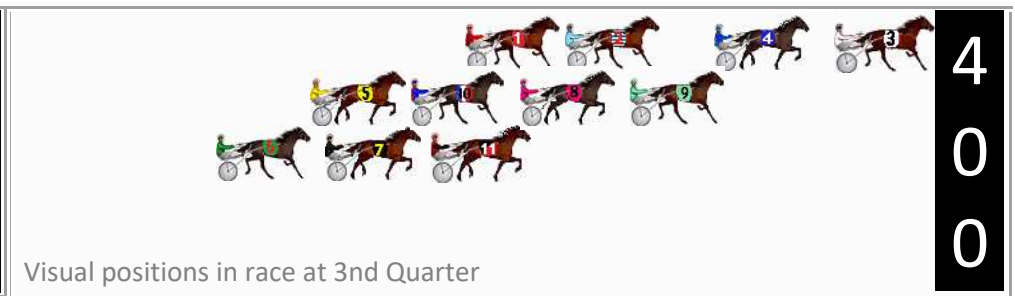

Pinjarra Race 7 Distance 2185m

Monday, 2 September 2024

Gross Time: 2:35.90 MileRate: 1:54.80 LeadTime: 41.10s First Qtr: 29.80s Second Qtr: 28.50s Third Qtr: 28.10s Fourth Qtr: 28.40s

DATA TABLE: 800 / 400 Posi's are position from leader and (how wide the horse was at that position)

No	Horse	Plc	Mar	800 Posi	400 Posi	Time	3rd Qtr	4th Qt
8	STORYTELLER	1	0.0m	14.6m (1)	12.6m (1)	2:35.90	27.96s	27.51s
9	MY WATCHLIST	2	2.3m	10.6m (1)	8.2m (1)	2:36.07	27.93s	27.98s
3	PASQUALE	3	18.9m	0.0m (0)	0.0m (0)	2:37.31	28.09s	29.73s
10	ISLAND TEE REX	4	20.0m	13.4m (0)	17.0m (1)	2:37.39	28.35s	28.61s
11	COLORADO BANNER	5	25.2m	18.6m (1)	16.2m (2)	2:37.78	27.93s	29.04s
5	MAJOR MANHATTAN	6	26.5m	17.4m (0)	21.0m (1)	2:37.88	28.35s	28.79s
4	IM LIGHTNING BANNER	7	30.0m	6.4m (1)	4.8m (0)	2:38.14	27.98s	30.18s
7	FRISKY STYX	8	30.2m	22.8m (1)	20.4m (2)	2:38.15	27.93s	29.09s
6	LUKE ATTACK	9	33.8m	26.8m (1)	24.8m (2)	2:38.42	27.96s	29.04s
1	HES THUNDER	10	34.3m	9.2m (0)	14.8m (0)	2:38.46	28.49s	29.78s
2	IM ROCKIN ROD	11	38.5m	5.0m (0)	10.8m (0)	2:38.77	28.50s	30.36s

Finish Position and metres gained

First Arrow shows distance gain/loss from 2nd Qtr to 3rd Qtr, Second Arrow shows distance gain/loss from 3rd Qtr to Finish. Blue arrow indicates best gain in these quarters.