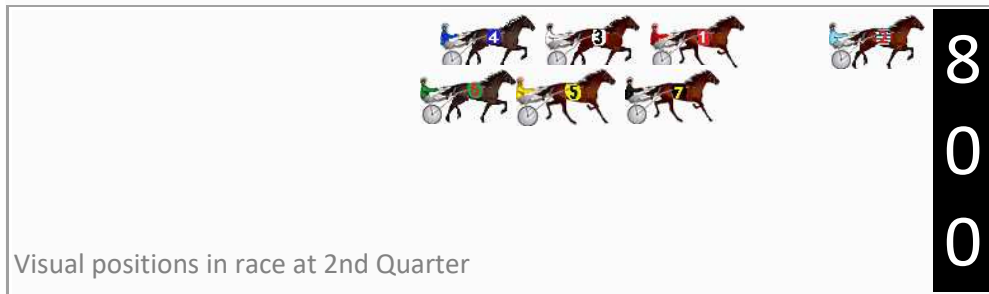

Finish Position and metres gained

First Arrow shows distance gain/loss from 2nd Qtr to 3rd Qtr, Second Arrow shows distance gain/loss from 3rd Qtr to Finish
Blue arrow indicates best gain in these quarters