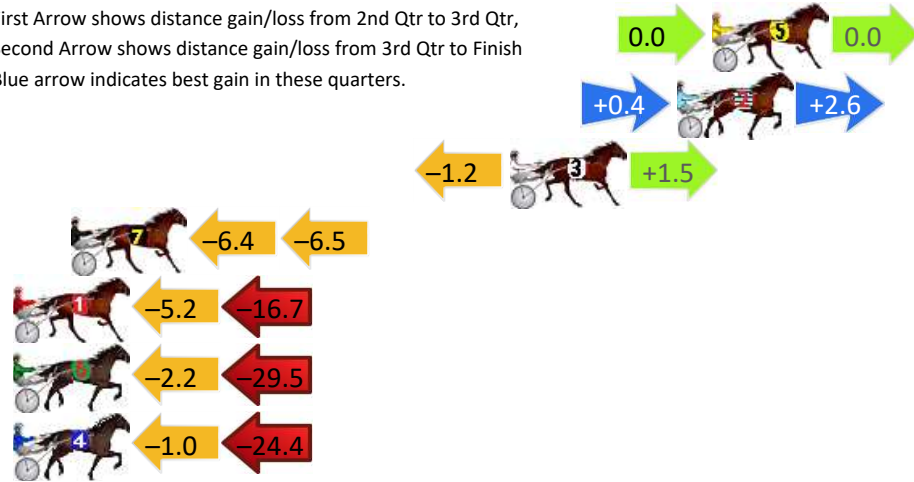

Finish Position and metres gained

First Arrow shows distance gain/loss from 2nd Qtr to 3rd Qtr, Second Arrow shows distance gain/loss from 3rd Qtr to Finish
Blue arrow indicates best gain in these quarters

Pinjarra Race 2 Distance 2185m

Monday, 2 September 2024

Gross Time: 2:38.80 MileRate: 1:56.90 LeadTime: 42.30s First Qtr: 30.40s Second Qtr: 30.00s Third Qtr: 28.20s Fourth Qtr: 27.90s

DATA TABLE: 800 / 400 Posi's are position from leader and (how wide the horse was at that position)

Finish Position and metres gained

First Arrow shows distance gain/loss from 2nd Qtr to 3rd Qtr, Second Arrow shows distance gain/loss from 3rd Qtr to Finish Blue arrow indicates best gain in these quarters.