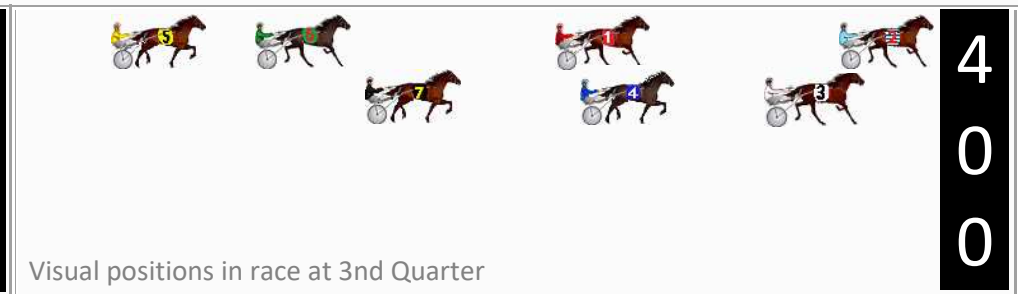

No	Horse	Plc	Mar	800 Posi	400 Posi	Time	3rd Qtr	4th Qt
2	TRUE GRIT	1	0.0m	0.0m (0)	0.0m (0)	2:43.80	28.40s	28.50s
3	LOW FLYIN	2	20.3m	11.4m (0)	3.0m (1)	2:45.32	27.80s	29.73s
4	POCKETFUL OF POSIE	3	28.8m	15.6m (0)	10.4m (1)	2:45.96	28.03s	29.80s
6	WHOOPSADAISY	4	52.2m	16.4m (1)	23.4m (0)	2:47.71	28.89s	30.54s
7	THINGS CHANGE	5	54.8m	8.2m (1)	19.0m (1)	2:47.90	29.16s	31.04s
1	BONNIE SWEETAPPLE	6	60.0m	7.2m (0)	11.4m (0)	2:48.29	28.69s	31.94s
5	RUN STELLA RUN	7	111.2m	12.6m (1)	29.2m (0)	2:52.12	29.56s	34.31s

Finish Position and metres gained

First Arrow shows distance gain/loss from 2nd Qtr to 3rd Qtr, Second Arrow shows distance gain/loss from 3rd Qtr to Finish
Blue arrow indicates best gain in these quarters