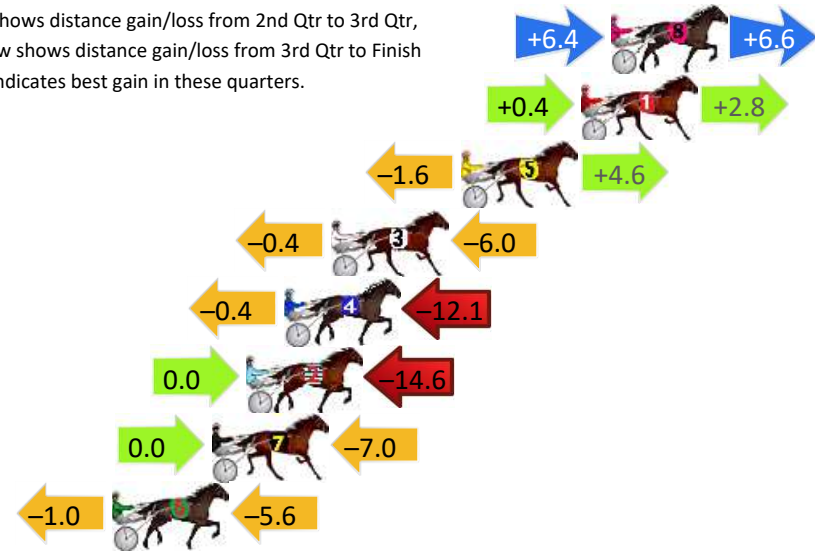

Finish Position and metres gained

First Arrow shows distance gain/loss from 2nd Qtr to 3rd Qtr, Second Arrow shows distance gain/loss from 3rd Qtr to Finish Blue arrow indicates best gain in these quarters.

Pinjarra Race 5 Distance 2185m

Monday, 2 September 2024

Gross Time: 2:42.70 MileRate: 1:59.80 LeadTime: 42.60s First Qtr: 30.90s Second Qtr: 29.50s Third Qtr: 29.30s Fourth Qtr: 30.40s

DATA TABLE: 800 / 400 Posi's are position from leader and (how wide the horse was at that position)

No	Horse	Plc	Mar	800 Posi	400 Posi	Time	3rd Qtr	4th Qt
8	DANNIKA	1	0.0m	13.0m (1)	6.6m (2)	2:42.70	28.83s	29.90s
1	MARLEDIE	2	1.2m	4.4m (0)	4.0m (0)	2:42.80	29.27s	30.19s
5	EBEE AVIATOR	3	6.0m	9.0m (1)	10.6m (1)	2:43.18	29.43s	30.05s
3	EE JAY WHY	4	11.2m	4.8m (1)	5.2m (1)	2:43.59	29.32s	30.85s
4	RADIANT BAY	5	13.1m	0.6m (1)	1.0m (1)	2:43.74	29.31s	31.31s
2	SWEET SUZI	6	14.6m	0.0m (0)	0.0m (0)	2:43.86	29.28s	31.50s
7	CARMELA DOMENICA	7	16.0m	9.0m (0)	9.0m (0)	2:43.97	29.29s	30.93s
6	JUST ALL STYLE	8	20.0m	13.4m (0)	14.4m (2)	2:44.29	29.37s	30.82s