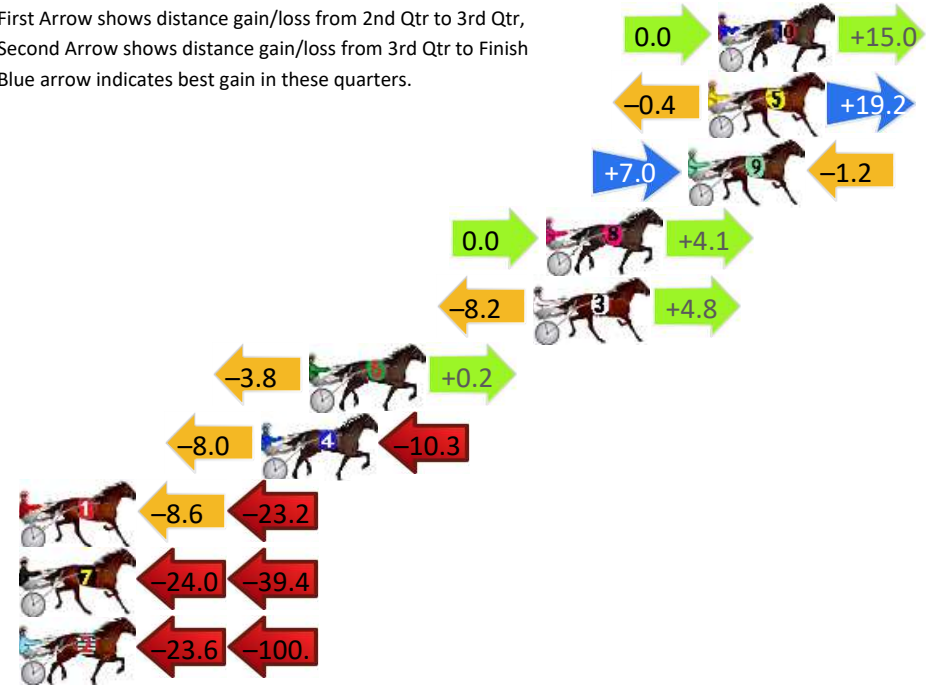

Finish Position and metres gained

First Arrow shows distance gain/loss from 2nd Qtr to 3rd Qtr,
Second Arrow shows distance gain/loss from 3rd Qtr to Finish
Blue arrow indicates best gain in these quarters.

800

Visual positions in race at 2nd Quarter

400

Visual positions in race at 3rd Quarter

Pinjarra Race 4 Distance 2185m

Monday, 2 September 2024

Gross Time: 2:45.20 MileRate: 2:01.60 LeadTime: 41.50s First Qtr: 32.70s Second Qtr: 30.20s Third Qtr: 29.70s Fourth Qtr: 31.10s

DATA TABLE: 800 / 400 Posi's are position from leader and (how wide the horse was at that position)

No	Horse	Plc	Mar	800 Posi	400 Posi	Time	3rd Qtr	4th Qt
10	CHUMANI	1	0.0m	15.0m (1)	15.0m (2)	2:45.20	29.73s	29.94s
5	SELLUNE	2	0.4m	19.2m (1)	19.6m (2)	2:45.23	29.76s	29.62s
9	DREAMBIGAIMHIGH	3	1.2m	7.0m (1)	0.0m (0)	2:45.30	29.17s	31.19s
8	SUNNYS LITTLE ROSE	4	6.9m	11.0m (1)	11.0m (2)	2:45.76	29.71s	30.78s
3	MRIYA DREAM	5	7.4m	4.0m (0)	12.2m (0)	2:45.80	30.33s	30.73s
6	MAJESTIC MARION	6	16.4m	12.8m (0)	16.6m (0)	2:46.53	29.99s	31.08s
4	YOUR KIDDING	7	18.3m	0.0m (0)	8.0m (0)	2:46.69	30.29s	31.90s
1	MAJESTIC LINE	8	34.6m	2.8m (1)	11.4m (1)	2:48.01	30.31s	32.89s
7	PEACHEE	9	99.4m	36.0m (0)	60.0m (0)	2:53.28	31.45s	34.15s
2	TILTHESUNSETS	10	132.1m	8.4m (0)	32.0m (0)	2:55.94	31.31s	38.84s