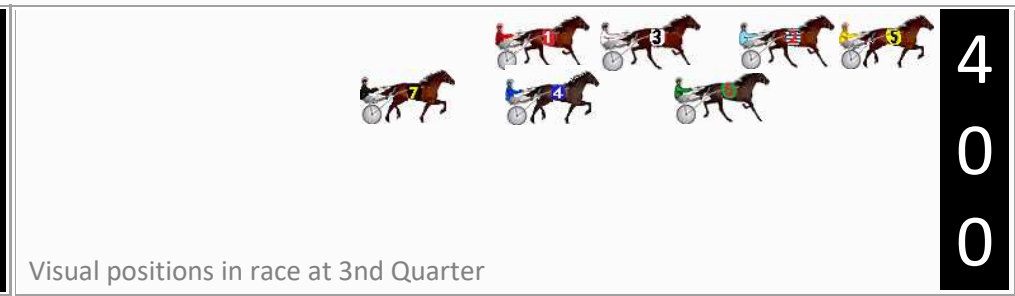

Finish Position and metres gained

First Arrow shows distance gain/loss from 2nd Qtr to 3rd Qtr, Second Arrow shows distance gain/loss from 3rd Qtr to Finish
Blue arrow indicates best gain in these quarters

Finish Position and metres gained

First Arrow shows distance gain/loss from 2nd Qtr to 3rd Qtr, Second Arrow shows distance gain/loss from 3rd Qtr to Finish Blue arrow indicates best gain in these quarters.