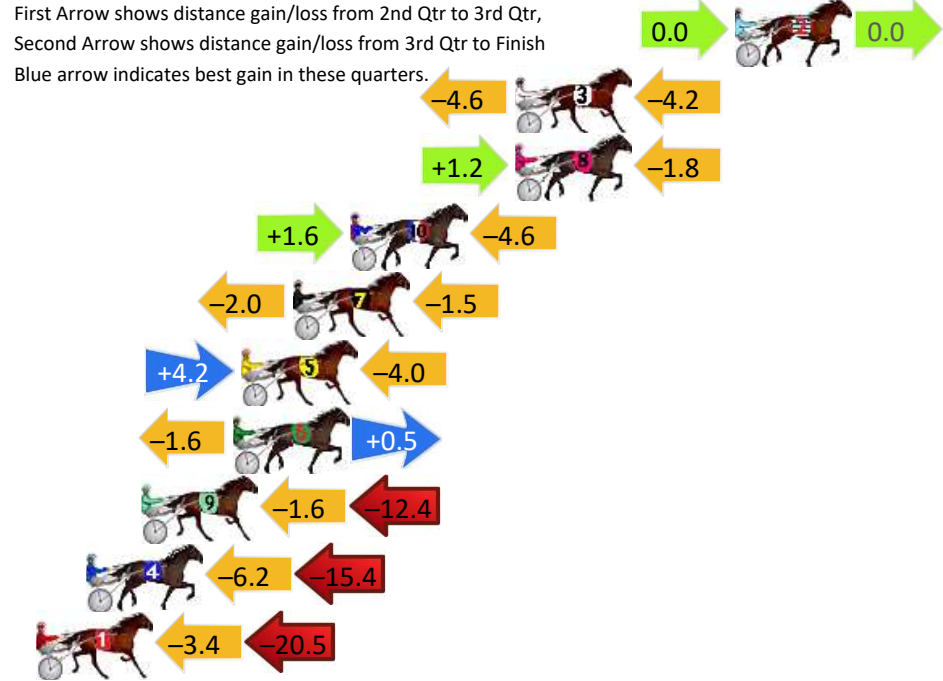

Pinjarra Race 6 Distance 1684m

Monday, 2 September 2024

Gross Time: 2:02.70 MileRate: 1:57.20 LeadTime: 5.10s First Qtr: 30.40s Second Qtr: 29.10s Third Qtr: 28.90s Fourth Qtr: 29.20s

DATA TABLE: 800 / 400 Posi's are position from leader and (how wide the horse was at that position)

No	Horse	Plc	Mar	800 Posi	400 Posi	Time	3rd Qtr	4th Qt
2	TIGER STEVIE	1	0.0m	0.0m (1)	0.0m (0)	2:02.70	28.90s	29.20s
3	STAR OF THE GALAXY	2	8.8m	0.0m (0)	4.6m (0)	2:03.37	29.23s	29.50s
8	ROCKSTAR QUALITY	3	8.8m	8.2m (0)	7.0m (1)	2:03.37	28.81s	29.33s
10	IM GRAFTER	4	15.4m	12.4m (0)	10.8m (0)	2:03.88	28.78s	29.53s
7	FLY EAGLEROSE	5	17.7m	14.2m (1)	16.2m (1)	2:04.06	29.04s	29.31s
5	MALDAZA	6	19.8m	20.0m (0)	15.8m (0)	2:04.22	28.60s	29.49s
6	IDONTWANABEAPIR ATE	7	20.1m	19.0m (1)	20.6m (1)	2:04.24	29.02s	29.16s
9	CODENAME ELLIOT	8	23.8m	9.8m (1)	11.4m (1)	2:04.52	29.01s	30.10s
4	WALLEN	9	26.0m	4.4m (1)	10.6m (3)	2:04.69	29.34s	30.32s
1	NUCLEAR CRUISER	10	28.1m	4.2m (0)	7.6m (2)	2:04.85	29.14s	30.69s

Finish Position and metres gained

800

Visual positions in race at 2nd Quarter