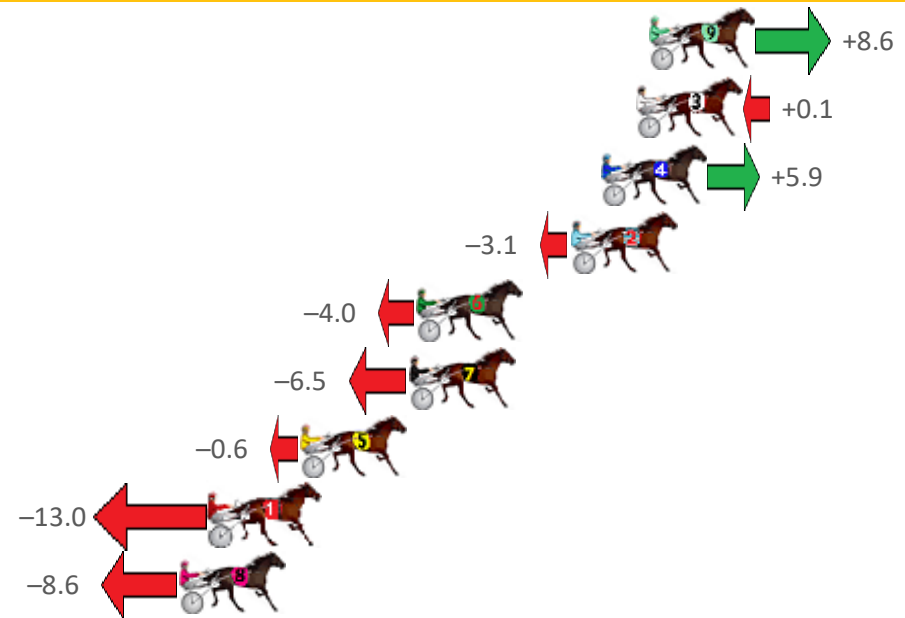

Northam Race 4 Distance 2190m

Saturday, 31 July 2021

Gross Time: 2:43.40 MileRate: 2:00.10 LeadTime: 42.10s First Qtr: 31.60s Second Qtr: 30.40s Third Qtr: 28.50s Fourth Qtr: 30.80s

No Horse	Plc	Margin	Time	800Time (W)	400 Time (W)
9 MAJOR JADE	1	0.0m	2:43.40	58.67s (0)	30.06s (1)
3 KIWI JEWEL	2	0.5m	2:43.44	59.29s (1)	30.82s (1)
4 AUSSIE EDITION	3	1.9m	2:43.55	58.87s (2)	30.56s (2)
2 BAZZA MAC	4	3.1m	2:43.65	59.53s (0)	31.04s (0)
6 MISSPLAY	5	9.2m	2:44.14	59.59s (1)	30.68s (2)
7 LIVY JAY	6	9.5m	2:44.17	59.78s (2)	31.50s (2)
5 THE GREAT DANE	7	13.8m	2:44.51	59.34s (0)	30.57s (1)
1 CAULONIA ARTY	8	17.4m	2:44.80	60.26s (0)	31.18s (0)
8 IDEAL EXTRA	9	18.6m	2:44.90	59.93s (1)	31.05s (2)

Finish Position and metres gained from 800m

Sectionals
Powered by

PJ HARNESS ANALYSER

AUGUST IS GIVEAWAY MONTH

3 x Software and Subscriptions up for grabs

ENTER
— TO —
WIN

www.pjdata.com.au

RWWA and provider are not responsible for the completeness or accuracy of any of the information contained herein, and makes no representations about its suitability for any purpose.