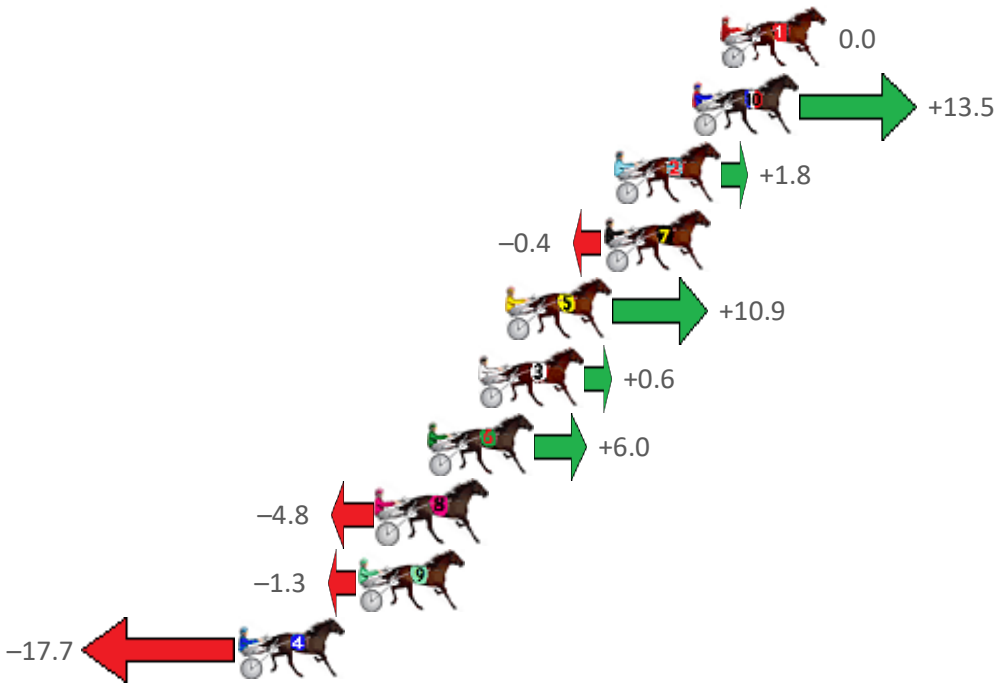

Northam Race 3 Distance 2190m

Saturday, 31 July 2021

Gross Time: 2:44.20 MileRate: 2:00.70 LeadTime: 44.10s First Qtr: 30.80s Second Qtr: 30.20s Third Qtr: 29.50s Fourth Qtr: 29.60s

No Horse	Plc	Margin	Time	800Time (W)	400 Time (W)	Finish Position and metres gained from 800m
1 STAR OF MADONNA	1	0.0m	2:44.20	59.10s (0)	29.60s (0)	0.0
10 MARY JOE	2	1.1m	2:44.29	58.11s (1)	29.08s (3)	+13.5
2 GODS PLAN	3	4.2m	2:44.53	58.97s (1)	29.66s (2)	+1.8
7 BALTIC ACE	4	4.6m	2:44.56	59.13s (0)	29.63s (0)	-0.4
5 CAPTAIN CASUAL	5	8.5m	2:44.86	58.30s (1)	29.24s (2)	+10.9
3 WILKINS MEDINAHALL	6	9.6m	2:44.94	59.06s (1)	29.66s (2)	+0.6
6 BELLS FOOL	7	11.6m	2:45.10	58.66s (0)	29.20s (1)	+6.0
8 THE MONIES ON	8	13.6m	2:45.26	59.45s (0)	29.98s (0)	-4.8
9 GIRLFROMDANDALUP	9	14.3m	2:45.31	59.20s (0)	29.77s (1)	-1.3
4 PATRIKIAR	10	19.1m	2:45.68	60.40s (1)	30.71s (1)	-17.7