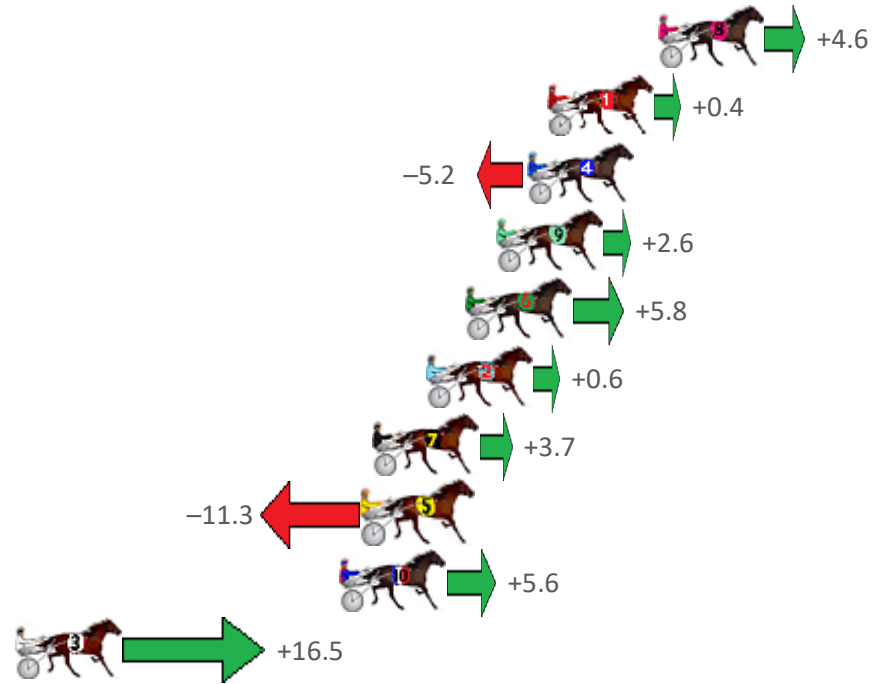

Narrogin Race 2 Distance 1823m

Friday, 23 July 2021

Gross Time: 2:17.30 MileRate: 2:01.20 LeadTime: 15.40s First Qtr: 31.50s Second Qtr: 30.10s Third Qtr: 29.60s Fourth Qtr: 30.70s

No	Horse	Plc	Margin	Time	800Time (W)	400 Time (W)
8	MEGA MACH	1	0.0m	2:17.30	59.96s (1)	30.36s (1)
1	IMMACHULATE	2	4.4m	2:17.65	60.27s (0)	30.47s (0)
4	STRAYLYA	3	5.2m	2:17.72	60.69s (0)	30.93s (0)
9	KOLISI	4	6.4m	2:17.81	60.11s (1)	30.59s (2)
6	FLASH MOB	5	7.6m	2:17.91	59.87s (1)	30.38s (2)
2	CLASSNSMART	6	9.2m	2:18.04	60.26s (0)	30.46s (0)
7	SOMETHING SUPER	7	11.3m	2:18.21	60.02s (0)	30.37s (1)
5	SILENT REACTION	8	11.7m	2:18.24	61.15s (1)	31.59s (1)
10	OUR GLOWING STAR	9	12.6m	2:18.31	59.88s (1)	30.41s (2)
3	HUMDINGER	10	25.5m	2:19.35	59.06s (0)	30.20s (0)

Finish Position and metres gained from 800m

Sectionals
Powered by

PJ HARNESS ANALYSER

Version 3.05
Out Now!

HORSE REPORTS / RAW DATA

All your sectional needs

Check us out at www.pjdata.com.au

RWWA and provider are not responsible for the completeness or accuracy of any of the information contained herein, and makes no representations about its suitability for any purpose.