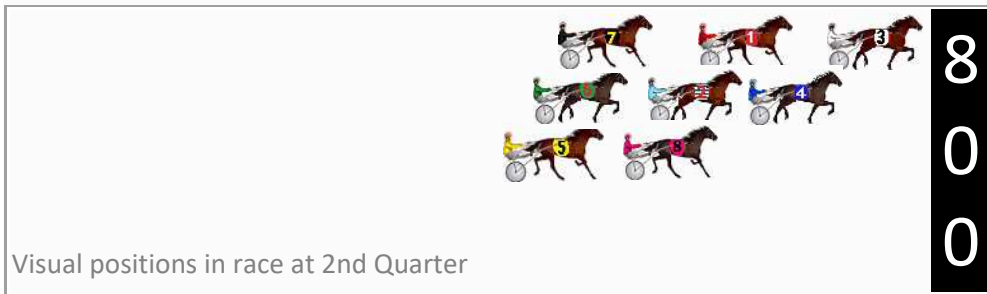

Narrogin Race 4 Distance 1823m

Saturday, 18 May 2024

Gross Time: 2:13.10 MileRate: 1:57.50 LeadTime: 13.40s First Qtr: 29.90s Second Qtr: 30.60s Third Qtr: 29.30s Fourth Qtr: 29.90s

DATA TABLE: 800 / 400 Posi's are position from leader and (how wide the horse was at that position)

No	Horse	Plc	Mar	800 Posi	400 Posi	Time	3rd Qtr	4th Qt
7	MAJIC BAY	1	0.0m	10.8m (0)	9.6m (0)	2:13.10	29.22s	29.19s
5	INSTA GATOR	2	3.5m	13.0m (2)	9.2m (3)	2:13.37	29.02s	29.48s
1	YANKEEDELIGHT	3	17.7m	5.2m (0)	4.8m (0)	2:14.49	29.26s	30.86s
3	SUKHOVEY WINDSTORM	4	21.1m	0.0m (0)	0.0m (0)	2:14.75	29.28s	31.47s
2	ASHIMA	5	29.1m	7.2m (1)	9.8m (1)	2:15.38	29.48s	31.33s
6	KEAYANG YUKON	6	34.7m	11.8m (1)	16.2m (1)	2:15.82	29.61s	31.28s
8	GET YA BETS ON	7	39.9m	8.2m (2)	9.4m (2)	2:16.23	29.37s	32.17s
4	ISLAND TEE REX	8	47.7m	3.2m (1)	6.0m (1)	2:16.84	29.47s	33.00s

Finish Position and metres gained

First Arrow shows distance gain/loss from 2nd Qtr to 3rd Qtr, Second Arrow shows distance gain/loss from 3rd Qtr to Finish Blue arrow indicates best gain in these quarters.