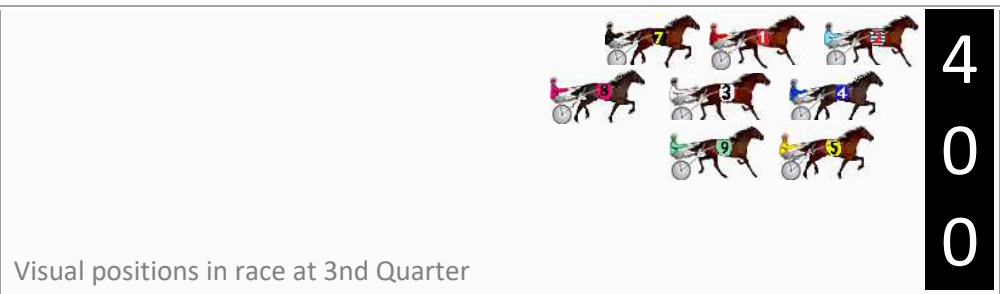

800

Visual positions in race at 2nd Quarter

400

Visual positions in race at 3rd Quarter

## Finish Position and metres gained

First Arrow shows distance gain/loss from 2nd Qtr to 3rd Qtr, Second Arrow shows distance gain/loss from 3rd Qtr to Finish. Blue arrow indicates best gain in these quarters.