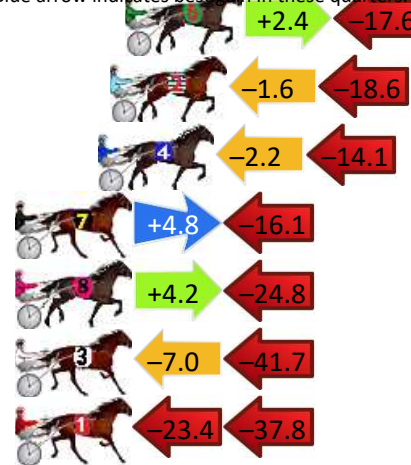

## Finish Position and metres gained

First Arrow shows distance gain/loss from 2nd Qtr to 3rd Qtr, Second Arrow shows distance gain/loss from 3rd Qtr to Finish  
Blue arrow indicates best gain in these quarters.

800

Visual positions in race at 2nd Quarter

400

Visual positions in race at 3rd Quarter

# Narrogin Race 6 Distance 1823m

Saturday, 18 May 2024

Gross Time: 2:16.50 MileRate: 2:00.50 LeadTime: 16.60s First Qtr: 31.10s Second Qtr: 29.70s Third Qtr: 29.80s Fourth Qtr: 29.30s

DATA TABLE: 800 / 400 Posi's are position from leader and (how wide the horse was at that position)

## Finish Position and metres gained

First Arrow shows distance gain/loss from 2nd Qtr to 3rd Qtr, Second Arrow shows distance gain/loss from 3rd Qtr to Finish  
Blue arrow indicates best gain in these quarters