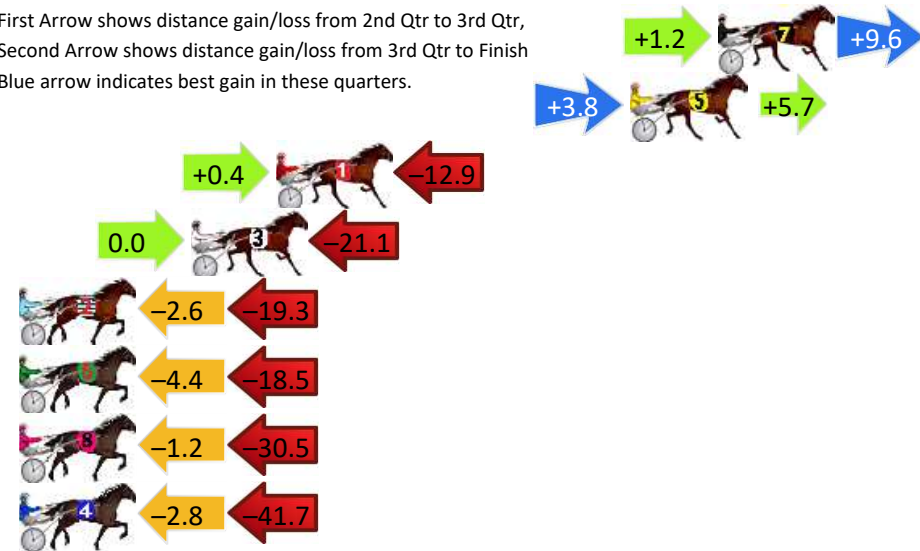

## Finish Position and metres gained

First Arrow shows distance gain/loss from 2nd Qtr to 3rd Qtr, Second Arrow shows distance gain/loss from 3rd Qtr to Finish. Blue arrow indicates best gain in these quarters.

## Finish Position and metres gained

First Arrow shows distance gain/loss from 2nd Qtr to 3rd Qtr, Second Arrow shows distance gain/loss from 3rd Qtr to Finish Blue arrow indicates best gain in these quarters.