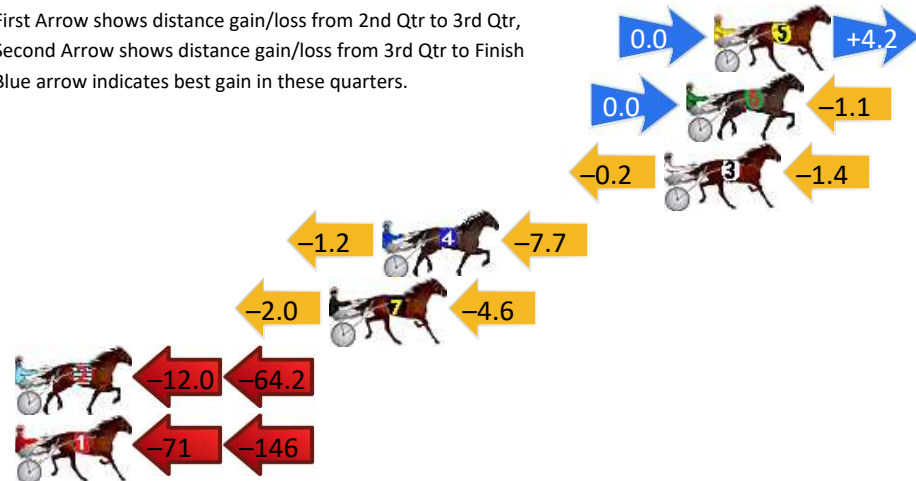

## Finish Position and metres gained

First Arrow shows distance gain/loss from 2nd Qtr to 3rd Qtr, Second Arrow shows distance gain/loss from 3rd Qtr to Finish  
Blue arrow indicates best gain in these quarters

# Narrogin Race 7 Distance 2242m

Saturday, 18 May 2024

Gross Time: 2:51.20 MileRate: 2:02.90 LeadTime: 48.50s First Qtr: 31.60s Second Qtr: 30.50s Third Qtr: 30.80s Fourth Qtr: 29.80s

DATA TABLE: 800 / 400 Posi's are position from leader and (how wide the horse was at that position)

No	Horse	Plc	Mar	800 Posi	400 Posi	Time	3rd Qtr	4th Qt
5	LUCIENNE	1	0.0m	4.2m (1)	4.2m (1)	2:51.20	30.79s	29.49s
6	PECUNIOUS	2	1.1m	0.0m (1)	0.0m (1)	2:51.29	30.80s	29.88s
3	HEARTOFAHLIA	3	2.0m	0.4m (0)	0.6m (0)	2:51.36	30.82s	29.90s
4	MUMMAS LITTLE STAR	4	13.3m	4.4m (0)	5.6m (0)	2:52.24	30.90s	30.37s
7	EILEENMAY	5	15.4m	8.8m (1)	10.8m (1)	2:52.40	30.96s	30.14s
2	RUN STELLA RUN	6	90.2m	14.0m (0)	26.0m (0)	2:58.24	31.78s	34.56s
1	IM TOILER	7	225.2m	9.4m (0)	80.0m (0)	3:08.78	36.30s	40.56s

## Finish Position and metres gained

First Arrow shows distance gain/loss from 2nd Qtr to 3rd Qtr, Second Arrow shows distance gain/loss from 3rd Qtr to Finish  
Blue arrow indicates best gain in these quarters.