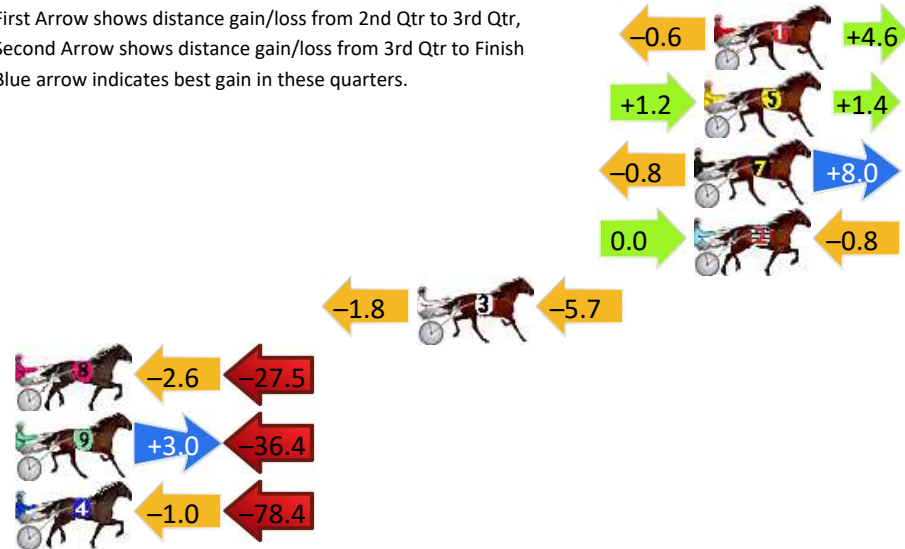

## Finish Position and metres gained

First Arrow shows distance gain/loss from 2nd Qtr to 3rd Qtr, Second Arrow shows distance gain/loss from 3rd Qtr to Finish  
Blue arrow indicates best gain in these quarters.

800

Visual positions in race at 2nd Quarter

400

Visual positions in race at 3rd Quarter

No	Horse	Plc	Mar	800 Posi	400 Posi	Time	3rd Qtr	4th Qt
1	ELEPHANT ROCK	1	0.0m	4.0m (0)	4.6m (0)	2:18.80	29.55s	30.35s
5	PLASTERED	2	0.4m	3.0m (2)	1.8m (2)	2:18.83	29.41s	30.59s
7	SUB MARINER	3	0.8m	8.0m (0)	8.8m (0)	2:18.86	29.57s	30.09s
2	HOOAH	4	0.8m	0.0m (0)	0.0m (0)	2:18.86	29.50s	30.76s
3	HEEZ TRUE BLUE	5	11.9m	4.4m (1)	6.2m (1)	2:19.76	29.63s	31.14s
8	MAJOR BUZZ	6	38.5m	8.4m (1)	11.0m (1)	2:21.89	29.65s	32.80s
9	INFRINGEMENTNOTICE	7	42.6m	9.2m (2)	6.2m (2)	2:22.22	29.22s	33.48s
4	ROCK THE BANK	8	79.8m	0.4m (1)	1.4m (1)	2:25.21	29.46s	36.68s

## Finish Position and metres gained

First Arrow shows distance gain/loss from 2nd Qtr to 3rd Qtr, Second Arrow shows distance gain/loss from 3rd Qtr to Finish. Blue arrow indicates best gain in these quarters.