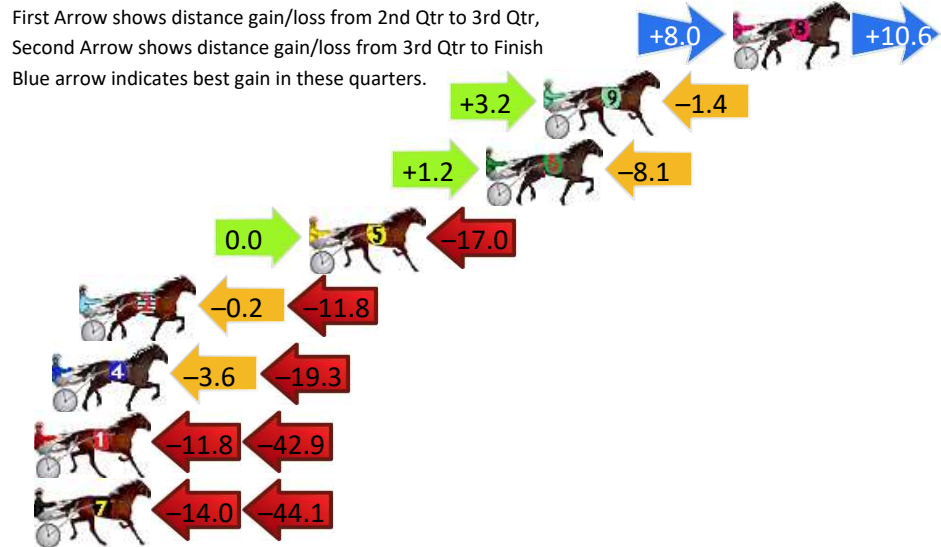

Narrogin Race 1 Distance 2242m

Saturday, 18 May 2024

Gross Time: 2:46.60 MileRate: 1:59.60 LeadTime: 46.90s First Qtr: 30.90s Second Qtr: 28.80s Third Qtr: 29.00s Fourth Qtr: 31.00s

DATA TABLE: 800 / 400 Posi's are position from leader and (how wide the horse was at that position)

NoHorse	Plc	Mar	800 Posi	400 Posi	Time	3rd Qtr	4th Qt
8 PETES HONOUR	1	0.0m	18.6m (1)	10.6m (1)	2:46.60	28.43s	30.18s
9 DOUBLE THE ANTE	2	7.6m	9.4m (1)	6.2m (1)	2:47.22	28.76s	31.11s
6 MIKI MADE MONTY	3	9.9m	3.0m (1)	1.8m (1)	2:47.40	28.89s	31.62s
5 ROCKNROLL TRAIN	4	17.0m	0.0m (0)	0.0m (0)	2:47.98	28.96s	32.31s
2 PERFECT MOVE	5	26.2m	14.2m (1)	14.4m (0)	2:48.72	28.99s	31.91s
4 WORLD OF ROCK	6	27.3m	4.4m (0)	8.0m (0)	2:48.81	29.22s	32.49s
1 FLY EAGLEROSE	7	70.9m	16.2m (0)	28.0m (0)	2:52.35	29.77s	34.31s
7 IM GRAFTER	8	80.1m	22.0m (0)	36.0m (0)	2:53.09	29.93s	34.40s

Finish Position and metres gained

800

Visual positions in race at 2nd Quarter