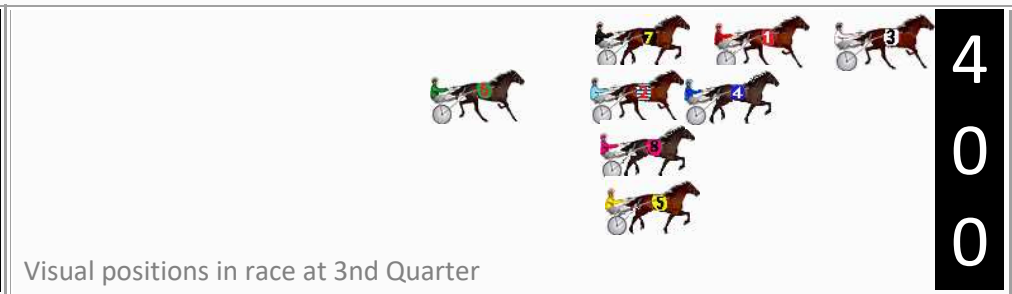

## Finish Position and metres gained

First Arrow shows distance gain/loss from 2nd Qtr to 3rd Qtr, Second Arrow shows distance gain/loss from 3rd Qtr to Finish. Blue arrow indicates best gain in these quarters.

## Finish Position and metres gained

First Arrow shows distance gain/loss from 2nd Qtr to 3rd Qtr, Second Arrow shows distance gain/loss from 3rd Qtr to Finish Blue arrow indicates best gain in these quarters.