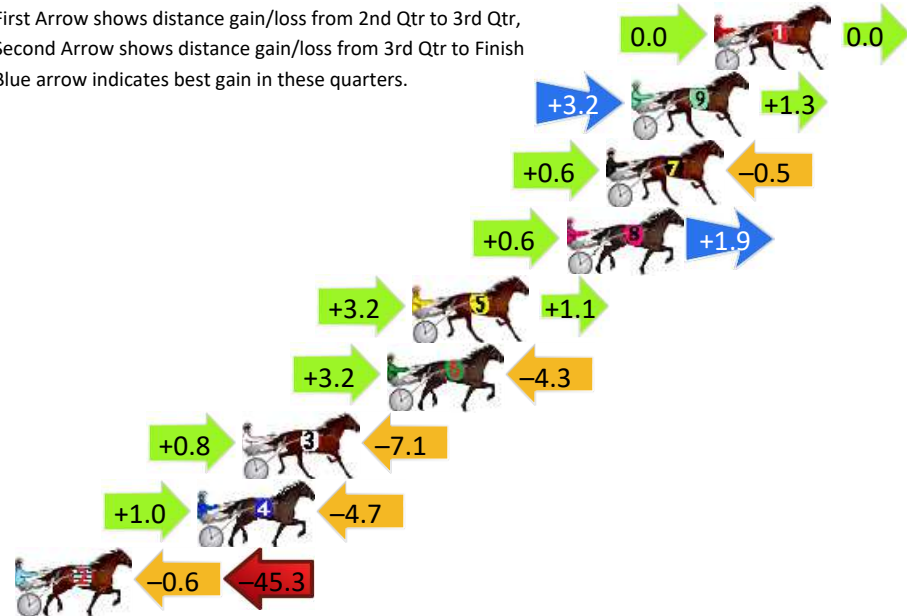

## Finish Position and metres gained

First Arrow shows distance gain/loss from 2nd Qtr to 3rd Qtr, Second Arrow shows distance gain/loss from 3rd Qtr to Finish  
Blue arrow indicates best gain in these quarters.

# Narrogin Race 5 Distance 2242m

Saturday, 18 May 2024

Gross Time: 2:48.40 MileRate: 2:00.90 LeadTime: 47.40s First Qtr: 31.50s Second Qtr: 29.30s Third Qtr: 30.30s Fourth Qtr: 29.90s

DATA TABLE: 800 / 400 Posi's are position from leader and (how wide the horse was at that position)