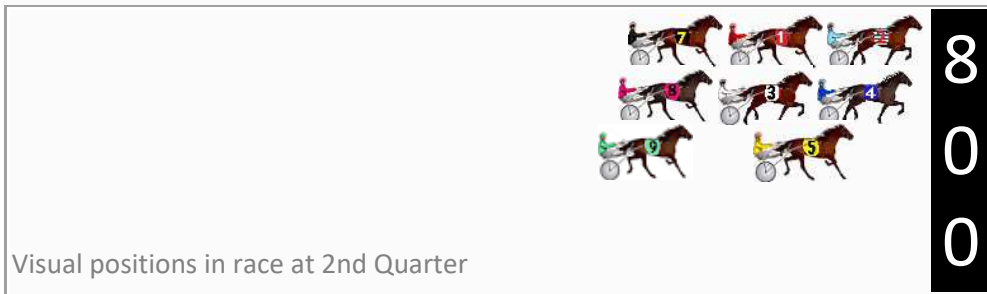

800

Visual positions in race at 2nd Quarter

400

Visual positions in race at 3rd Quarter

No	Horse	Plc	Mar	800 Posi	400 Posi	Time	3rd Qtr	4th Qt
1	ELEPHANT ROCK	1	0.0m	4.0m (0)	4.6m (0)	2:18.80	29.55s	30.35s
5	PLASTERED	2	0.4m	3.0m (2)	1.8m (2)	2:18.83	29.41s	30.59s
7	SUB MARINER	3	0.8m	8.0m (0)	8.8m (0)	2:18.86	29.57s	30.09s
2	HOOAH	4	0.8m	0.0m (0)	0.0m (0)	2:18.86	29.50s	30.76s
3	HEEZ TRUE BLUE	5	11.9m	4.4m (1)	6.2m (1)	2:19.76	29.63s	31.14s
8	MAJOR BUZZ	6	38.5m	8.4m (1)	11.0m (1)	2:21.89	29.65s	32.80s
9	INFRINGEMENTNOTICE	7	42.6m	9.2m (2)	6.2m (2)	2:22.22	29.22s	33.48s
4	ROCK THE BANK	8	79.8m	0.4m (1)	1.4m (1)	2:25.21	29.46s	36.68s

## Finish Position and metres gained

First Arrow shows distance gain/loss from 2nd Qtr to 3rd Qtr, Second Arrow shows distance gain/loss from 3rd Qtr to Finish. Blue arrow indicates best gain in these quarters.