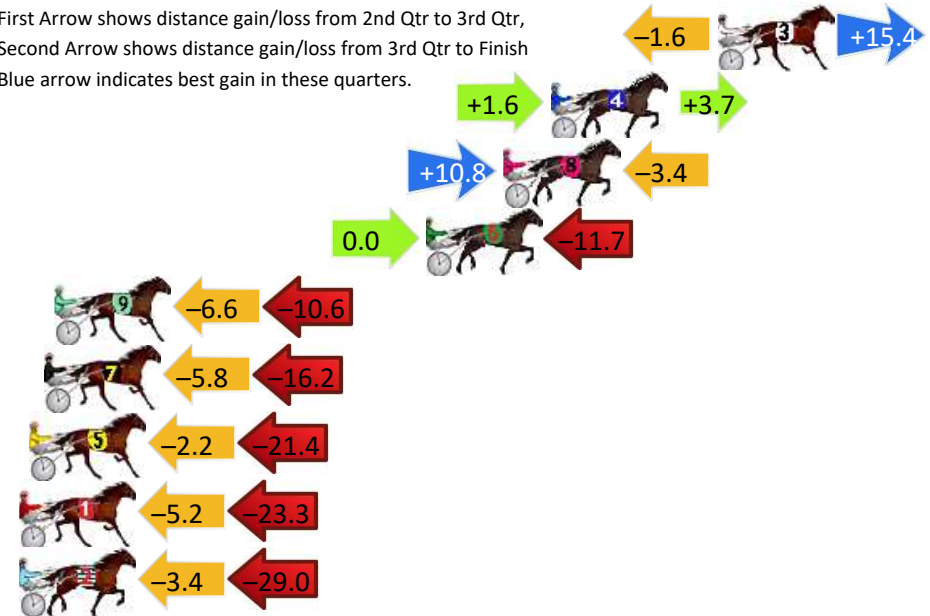

## Finish Position and metres gained

800

Visual positions in race at 2nd Quarter

400

Visual positions in race at 3rd Quarter

## Finish Position and metres gained

First Arrow shows distance gain/loss from 2nd Qtr to 3rd Qtr, Second Arrow shows distance gain/loss from 3rd Qtr to Finish  
Blue arrow indicates best gain in these quarters.