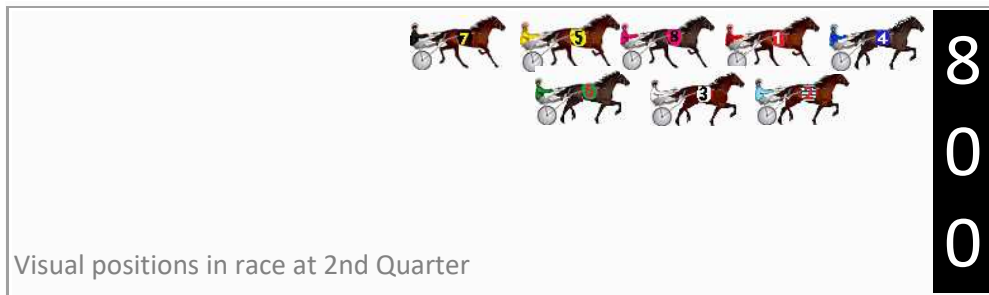

Finish Position and metres gained

First Arrow shows distance gain/loss from 2nd Qtr to 3rd Qtr, Second Arrow shows distance gain/loss from 3rd Qtr to Finish
Blue arrow indicates best gain in these quarters.