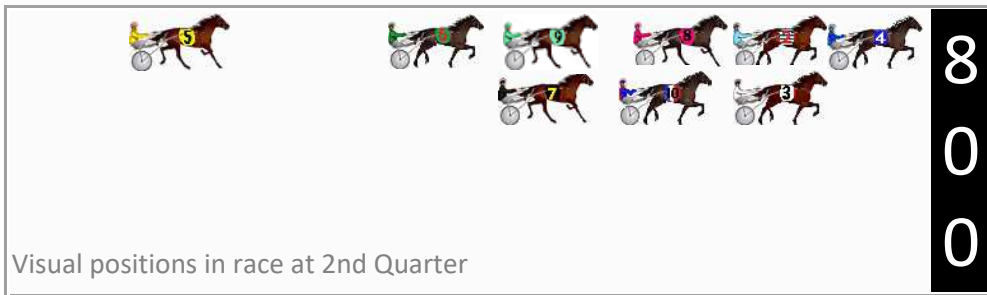

No	Horse	Plc	Mar	800 Posi	400 Posi	Time	3rd Qtr	4th Qt
10	INTERNAL AFFAIRS	1	0.0m	8.4m (1)	8.8m (1)	2:38.70	28.44s	28.37s
4	A DUKE TO BE	2	1.2m	0.0m (0)	0.0m (0)	2:38.79	28.40s	29.09s
2	MAJOR BLUE EYES	3	8.0m	3.8m (0)	6.2m (0)	2:39.31	28.57s	29.13s
3	LOW FLYIN	4	16.0m	3.8m (1)	4.6m (1)	2:39.92	28.45s	29.82s
7	ROLLING IN CLASS	5	28.5m	13.2m (1)	16.2m (1)	2:40.87	28.60s	29.89s
6	BLIND EDITION	6	28.9m	17.6m (0)	23.4m (1)	2:40.90	28.81s	29.40s
9	PAY HOMAGE	7	29.5m	13.0m (0)	23.4m (0)	2:40.94	29.14s	29.44s
8	CAPPY THE FIREY	8	39.9m	7.8m (0)	18.2m (0)	2:41.74	29.13s	30.56s
5	MAPLE MAREE	9	54.6m	28.0m (0)	36.0m (0)	2:42.85	28.96s	30.34s

Finish Position and metres gained

First Arrow shows distance gain/loss from 2nd Qtr to 3rd Qtr, Second Arrow shows distance gain/loss from 3rd Qtr to Finish
Blue arrow indicates best gain in these quarters.