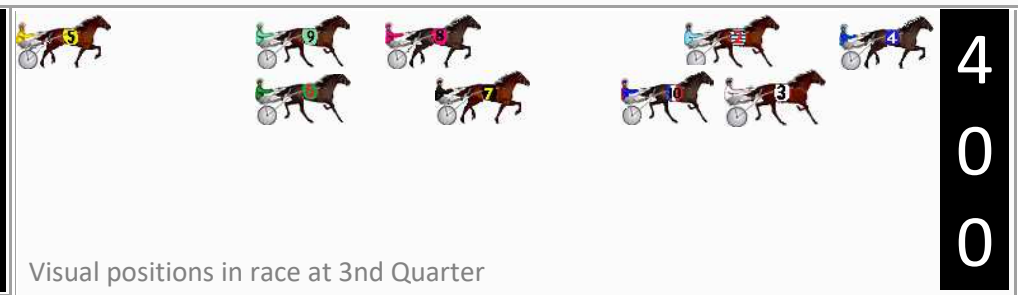

Finish Position and metres gained

First Arrow shows distance gain/loss from 2nd Qtr to 3rd Qtr, Second Arrow shows distance gain/loss from 3rd Qtr to Finish
Blue arrow indicates best gain in these quarters.