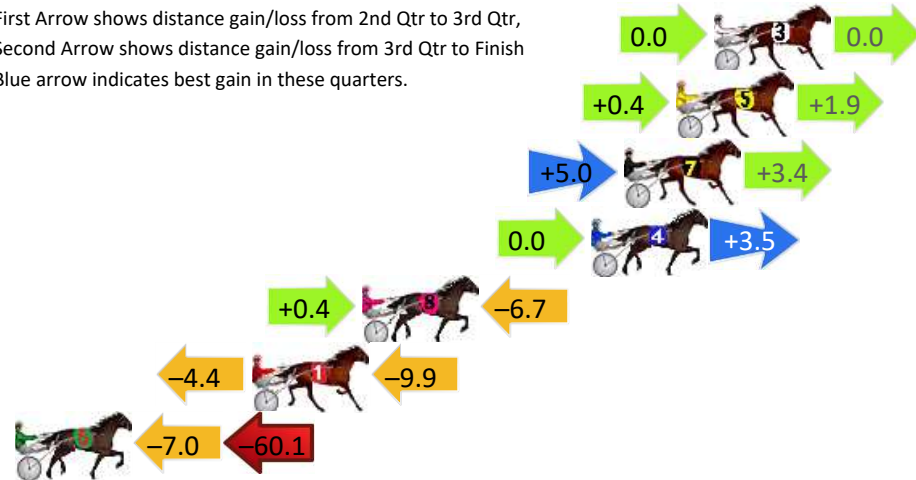

DATA TABLE: 800 / 400 Posi's are position from leader and (how wide the horse was at that position)

No	Horse	Plc	Mar	800 Posi	400 Posi	Time	3rd Qtr	4th Qt
7	QUEENIE DAISY	1	0.0m	0.0m (0)	0.0m (0)	2:34.30	28.70s	30.30s
1	BROOKVALEGIRL	2	13.9m	9.0m (0)	9.4m (0)	2:35.40	28.72s	30.64s
9	STATE MY CASE	3	15.3m	17.2m (0)	18.0m (0)	2:35.51	28.76s	30.10s
2	REELEM INN	4	17.9m	4.6m (0)	5.0m (0)	2:35.72	28.70s	31.27s
10	MANEA	5	17.9m	21.2m (0)	18.8m (2)	2:35.72	28.53s	30.23s
8	HONOUR THE EAGLE	6	18.1m	13.0m (0)	14.2m (0)	2:35.74	28.78s	30.59s
5	STELLAR EDITION	7	22.4m	10.4m (1)	13.6m (2)	2:36.08	28.92s	30.96s
3	THE SWINDLER	8	25.4m	14.4m (1)	16.2m (1)	2:36.31	28.81s	30.99s
4	COOPERS IDEAL	9	28.6m	6.2m (1)	10.6m (1)	2:36.57	28.99s	31.66s

Finish Position and metres gained

800

Visual positions in race at 2nd Quarter

400

Visual positions in race at 3rd Quarter

Bunbury Race 5 Distance 2569m

Saturday, 14 September 2024

Gross Time: 3:14.60 MileRate: 2:01.90 LeadTime: 75.50s First Qtr: 31.90s Second Qtr: 30.00s Third Qtr: 27.90s Fourth Qtr: 29.30s

DATA TABLE: 800 / 400 Posi's are position from leader and (how wide the horse was at that position)

No	Horse	Plc	Mar	800 Posi	400 Posi	Time	3rd Qtr	4th Qt
3	BETTOR MOVE ALONG	1	0.0m	0.0m (0)	0.0m (0)	3:14.60	27.90s	29.30s
5	MISTER MACEDON	2	1.5m	3.8m (1)	3.4m (1)	3:14.72	27.87s	29.16s
7	FOLLOW ROCKNROLL	3	3.6m	12.0m (1)	7.0m (3)	3:14.88	27.55s	29.05s
4	AWAITINGINSTRUCTI ONS	4	4.9m	8.4m (0)	8.4m (1)	3:14.98	27.91s	29.05s
8	GOLD HORSESHOE	5	14.1m	7.8m (1)	7.4m (2)	3:15.68	27.86s	29.79s
1	BONSTAR	6	18.5m	4.2m (0)	8.6m (0)	3:16.02	28.20s	30.02s
6	AUCKLAND JET	7	80.5m	13.4m (0)	20.4m (0)	3:20.79	28.29s	33.68s

Finish Position and metres gained

First Arrow shows distance gain/loss from 2nd Qtr to 3rd Qtr,
Second Arrow shows distance gain/loss from 3rd Qtr to Finish
Blue arrow indicates best gain in these quarters.