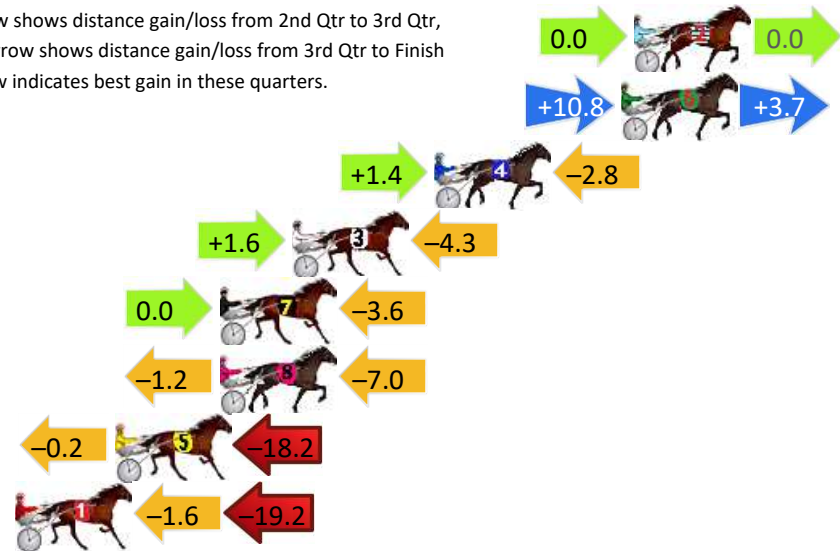

Finish Position and metres gained

First Arrow shows distance gain/loss from 2nd Qtr to 3rd Qtr, Second Arrow shows distance gain/loss from 3rd Qtr to Finish
Blue arrow indicates best gain in these quarters.

Visual positions in race at 2nd Quarter

Visual positions in race at 3rd Quarter

Bunbury Race 3 Distance 1609m

Saturday, 14 September 2024

Gross Time: 1:56.20 MileRate: 1:56.20 LeadTime: 0.00s First Qtr: 29.00s Second Qtr: 30.60s Third Qtr: 28.10s Fourth Qtr: 28.60s

DATA TABLE: 800 / 400 Posi's are position from leader and (how wide the horse was at that position)

NoHorse	Plc	Mar	800 Posi	400 Posi	Time	3rd Qtr	4th Qt
2 SEAGRASS	1	0.0m	0.0m (0)	0.0m (0)	1:56.20	28.10s	28.60s
6 WORLDS ABOVE	2	0.5m	15.0m (1)	4.2m (3)	1:56.24	27.34s	28.34s
4 ITS JUSTA SHOTAWAY	3	8.0m	6.6m (1)	5.2m (2)	1:56.80	28.00s	28.80s
3 HES THUNDER	4	13.7m	11.0m (1)	9.4m (1)	1:57.23	27.98s	28.91s
7 SPORTING GRACE	5	16.6m	13.0m (0)	13.0m (2)	1:57.45	28.10s	28.86s
8 JAMIE KIM	6	16.6m	8.4m (0)	9.6m (0)	1:57.45	28.18s	29.10s
5 HEZ SAM	7	20.8m	2.4m (1)	2.6m (1)	1:57.76	28.10s	29.89s
1 ASHIMA	8	24.8m	4.0m (0)	5.6m (0)	1:58.06	28.20s	29.97s