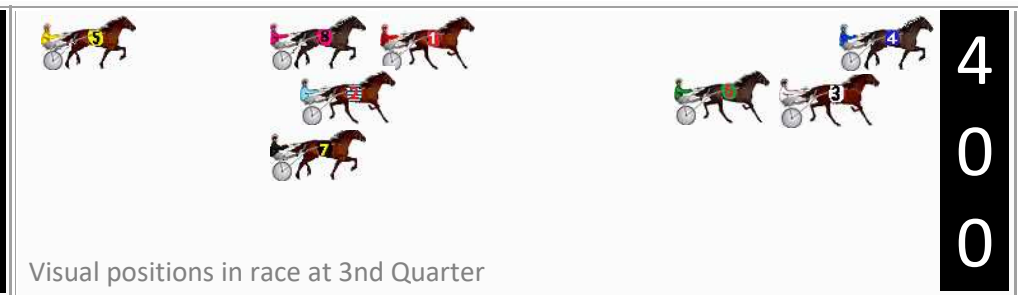

Visual positions in race at 3rd Quarter