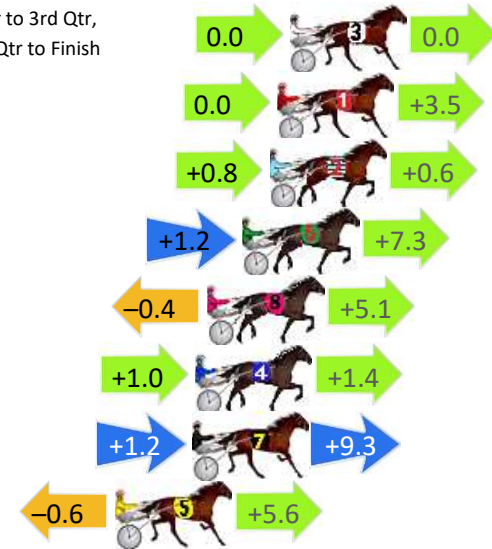

Finish Position and metres gained

First Arrow shows distance gain/loss from 2nd Qtr to 3rd Qtr,
Second Arrow shows distance gain/loss from 3rd Qtr to Finish
Blue arrow indicates best gain in these quarters.

8
0
0

Visual positions in race at 2nd Quarter

4
0
0

Visual positions in race at 3rd Quarter

Bunbury Race 6 Distance 1609m

Saturday, 14 September 2024

Gross Time: 1:59.20 MileRate: 1:59.20 LeadTime: 0.00s First Qtr: 29.50s Second Qtr: 31.40s Third Qtr: 29.00s Fourth Qtr: 29.30s

DATA TABLE: 800 / 400 Posi's are position from leader and (how wide the horse was at that position)

No	Horse	Plc	Mar	800 Posi	400 Posi	Time	3rd Qtr	4th Qt
3	GORDON	1	0.0m	0.0m (0)	0.0m (0)	1:59.20	29.00s	29.30s
1	RISING SPIRIT	2	0.5m	4.0m (0)	4.0m (0)	1:59.24	29.00s	29.05s
2	IMAHERO	3	0.8m	2.2m (1)	1.4m (1)	1:59.26	28.94s	29.26s
6	GOTA GOOD WARHOL	4	1.9m	10.4m (1)	9.2m (1)	1:59.35	28.92s	28.77s
8	FLYIN DISCO	5	3.3m	8.0m (0)	8.4m (0)	1:59.45	29.03s	28.93s
4	COHLIN	6	3.8m	6.2m (1)	5.2m (1)	1:59.49	28.93s	29.20s
7	SISTER ACT	7	3.9m	14.4m (1)	13.2m (1)	1:59.50	28.92s	28.62s
5	SPIRITOFANANGEL	8	7.0m	12.0m (0)	12.6m (0)	1:59.74	29.05s	28.89s