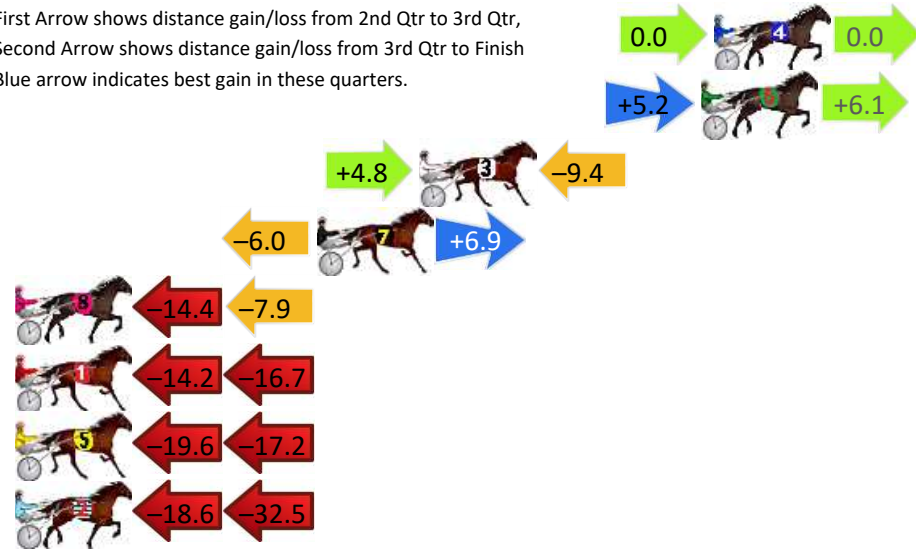

Finish Position and metres gained

First Arrow shows distance gain/loss from 2nd Qtr to 3rd Qtr, Second Arrow shows distance gain/loss from 3rd Qtr to Finish
Blue arrow indicates best gain in these quarters.