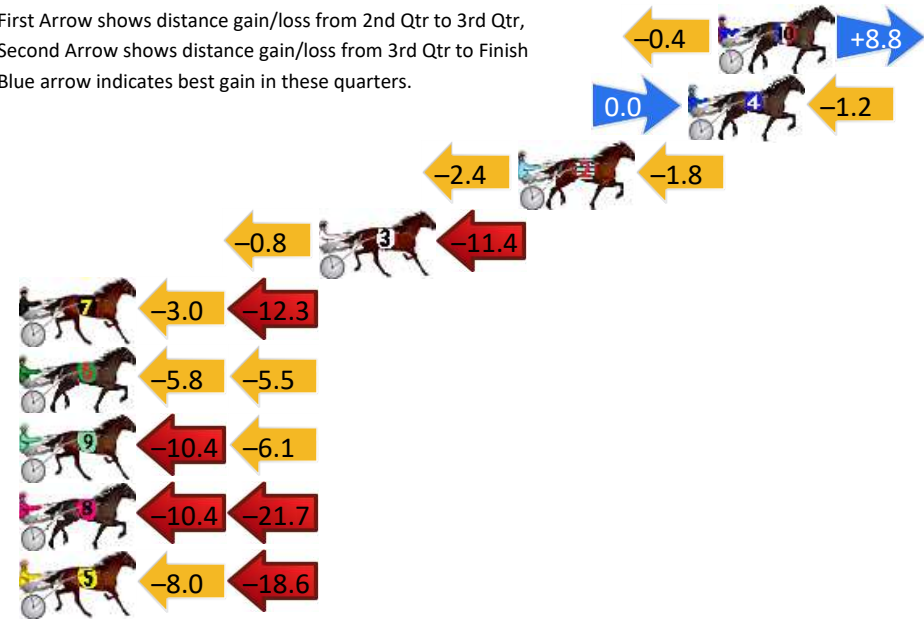

Finish Position and metres gained

First Arrow shows distance gain/loss from 2nd Qtr to 3rd Qtr, Second Arrow shows distance gain/loss from 3rd Qtr to Finish
Blue arrow indicates best gain in these quarters.