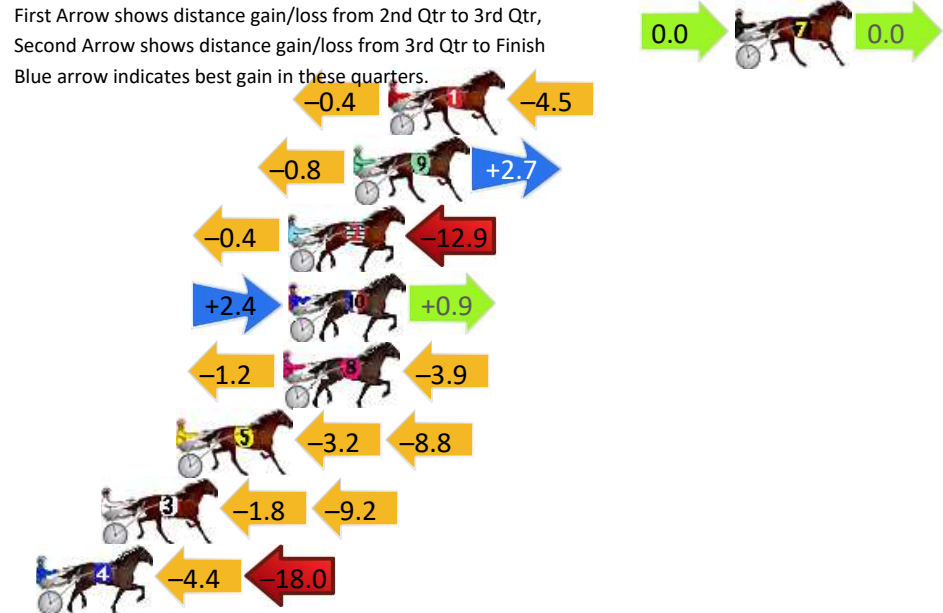

Bunbury Race 4 Distance 2100m

Saturday, 14 September 2024

Gross Time: 2:34.30 MileRate: 1:58.20 LeadTime: 34.70s First Qtr: 30.70s Second Qtr: 29.90s Third Qtr: 28.70s Fourth Qtr: 30.30s

DATA TABLE: 800 / 400 Posi's are position from leader and (how wide the horse was at that position)

No	Horse	Plc	Mar	800 Posi	400 Posi	Time	3rd Qtr	4th Qt
7	QUEENIE DAISY	1	0.0m	0.0m (0)	0.0m (0)	2:34.30	28.70s	30.30s
1	BROOKVALEGIRL	2	13.9m	9.0m (0)	9.4m (0)	2:35.40	28.72s	30.64s
9	STATE MY CASE	3	15.3m	17.2m (0)	18.0m (0)	2:35.51	28.76s	30.10s
2	REELEM INN	4	17.9m	4.6m (0)	5.0m (0)	2:35.72	28.70s	31.27s
10	MANEA	5	17.9m	21.2m (0)	18.8m (2)	2:35.72	28.53s	30.23s
8	HONOUR THE EAGLE	6	18.1m	13.0m (0)	14.2m (0)	2:35.74	28.78s	30.59s
5	STELLAR EDITION	7	22.4m	10.4m (1)	13.6m (2)	2:36.08	28.92s	30.96s
3	THE SWINDLER	8	25.4m	14.4m (1)	16.2m (1)	2:36.31	28.81s	30.99s
4	COOPERS IDEAL	9	28.6m	6.2m (1)	10.6m (1)	2:36.57	28.99s	31.66s

Finish Position and metres gained

800

Visual positions in race at 2nd Quarter