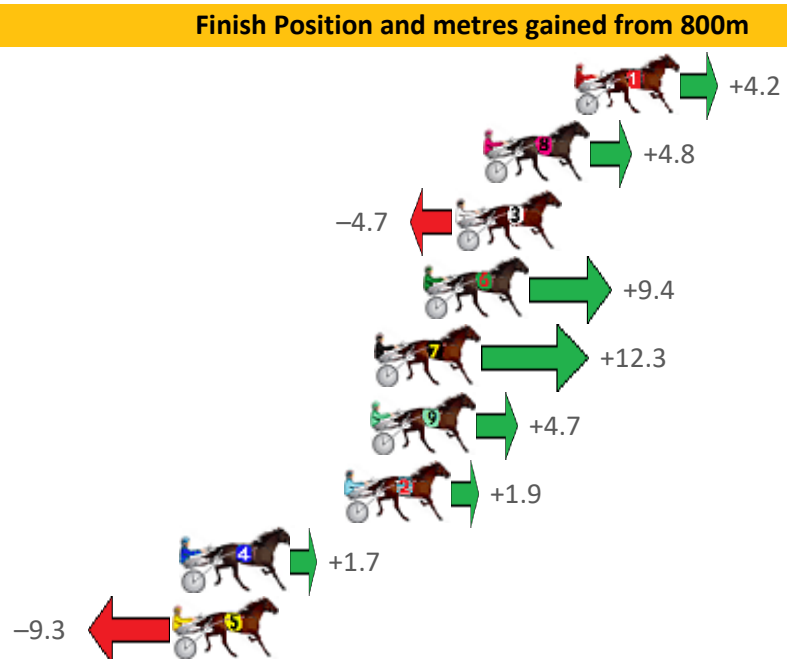

# Pinjarra Race 5 Distance 2185m

Monday, 23 November 2020

Gross Time: 2:38.90 MileRate: 1:57.00 LeadTime: 42.90s First Qtr: 30.30s Second Qtr: 28.70s Third Qtr: 28.40s Fourth Qtr: 28.60s

No Horse	Plc	Margin	Time	800Time (W)	400 Time (W)
1 MARQUISARD	1	0.0m	2:38.90	56.70s (0)	28.29s (0)
8 TANAKA EAGLE	2	3.6m	2:39.17	56.66s (0)	28.22s (0)
3 MATTJESTIC STAR	3	4.7m	2:39.25	57.33s (0)	28.93s (0)
6 A BOY NAMED ROSIE	4	6.0m	2:39.35	56.33s (1)	28.14s (2)
7 IM ROCKNROLL MAGIC	5	7.9m	2:39.49	56.13s (1)	27.91s (2)
9 TWENTYNINE TWELVE	6	8.1m	2:39.51	56.67s (0)	28.24s (0)
2 JILLIBY JAKE	7	9.1m	2:39.58	56.87s (1)	28.66s (2)
4 ALWAYS ARJAY	8	15.5m	2:40.06	56.88s (0)	28.44s (0)
5 STAR ARMBRO	9	15.9m	2:40.09	57.66s (1)	29.39s (1)