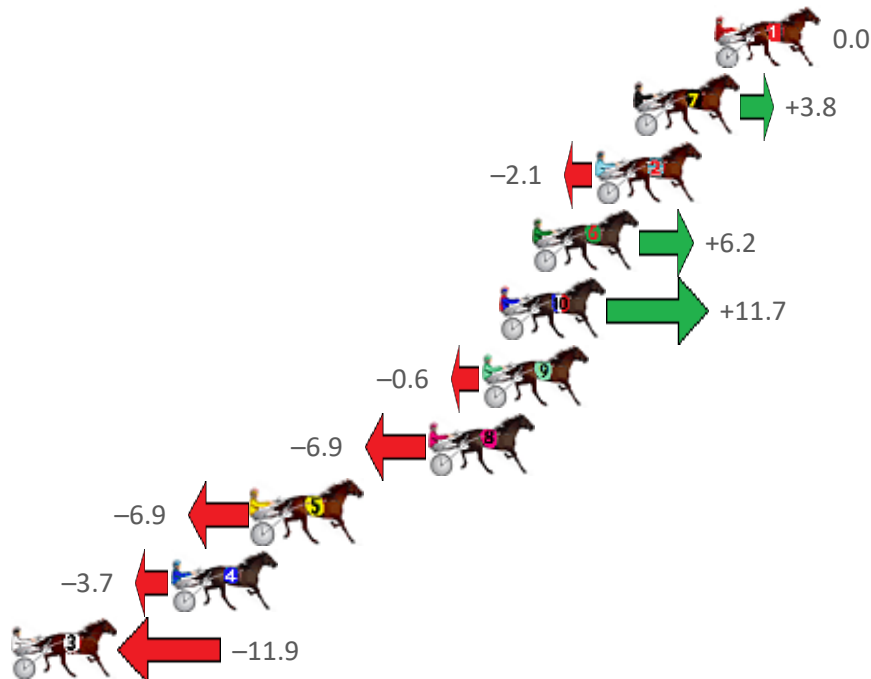

Pinjarra Race 6 Distance 2185m

Monday, 22 November 2021

Gross Time: 2:39.60 MileRate: 1:57.50 LeadTime: 43.40s First Qtr: 30.00s Second Qtr: 29.60s Third Qtr: 29.10s Fourth Qtr: 27.50s

No Horse	Plc	Margin	Time	800Time (W)	400 Time (W)	Finish Position and metres gained from 800m
1 LADY JADORE	1	0.0m	2:39.60	56.60s (0)	27.50s (0)	0.0
7 BALTIC ACE	2	3.2m	2:39.83	56.33s (1)	27.40s (1)	+3.8
2 AMERICAN ARMA	3	4.7m	2:39.94	56.75s (1)	27.79s (1)	-2.1
6 IONA DIAMOND	4	7.2m	2:40.12	56.16s (0)	27.10s (0)	+6.2
10 ARMA EINSTEIN	5	8.5m	2:40.22	55.78s (1)	27.48s (3)	+11.7
9 APOLLO ROCK	6	9.2m	2:40.27	56.64s (0)	27.53s (0)	-0.6
8 CARABAO	7	11.3m	2:40.42	57.09s (0)	27.97s (0)	-6.9
5 SAGATIOUS	8	18.3m	2:40.92	57.09s (1)	28.20s (2)	-6.9
4 FIREPLAY	9	21.5m	2:41.16	56.86s (0)	27.78s (0)	-3.7
3 SPY MAJOR	10	27.9m	2:41.62	57.44s (1)	28.44s (1)	-11.9

Sectionals
Powered by

Home of Australian Harness Sectionals

PJ HARNESS ANALYSER

+ RAW DATA + HORSE REPORTS + FREE FRIDAY FACEBOOK TIP

www.pjdata.com.au | admin@pjdata.com.au | www.facebook.com/PJHarnessRacing

RWWA and provider are not responsible for the completeness or accuracy of any of the information contained herein, and makes no representations about its suitability for any purpose.