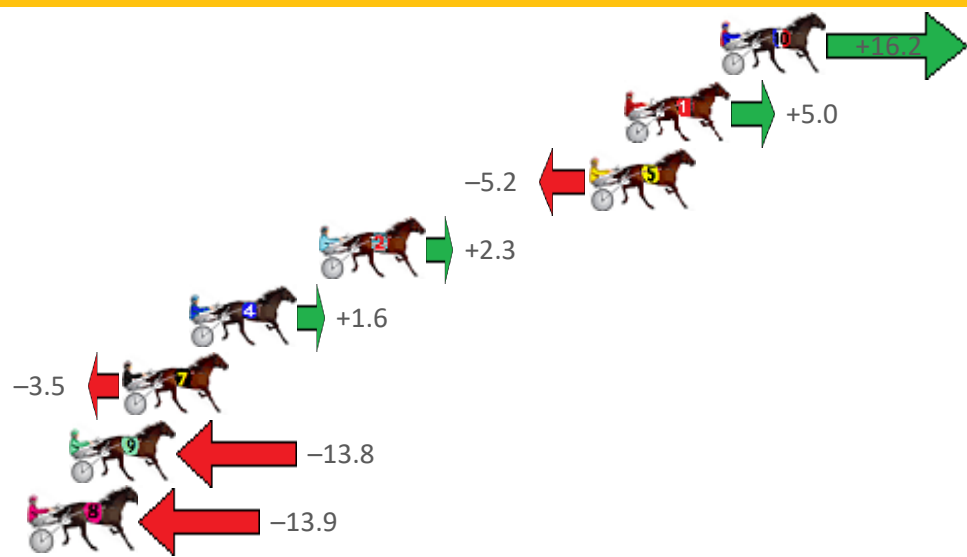

Pinjarra Race 8 Distance 2185m

Monday, 18 January 2021

Gross Time: 2:38.30 MileRate: 1:56.60 LeadTime: 41.70s First Qtr: 28.50s Second Qtr: 29.70s Third Qtr: 28.20s Fourth Qtr: 30.20s

No Horse	Plc	Margin	Time	800Time (W)	400 Time (W)	Finish Position and metres gained from 800m
10 SILENT MAJOR	1	0.0m	2:38.30	57.22s (1)	29.63s (1)	+16.2
1 OUR BURLING	2	3.8m	2:38.60	58.04s (0)	29.93s (0)	+5.0
5 MILLWOOD GUCCI	3	5.2m	2:38.71	58.78s (0)	30.59s (0)	-5.2
2 HOTFOOT IT	4	15.9m	2:39.56	58.23s (0)	29.86s (1)	+2.3
4 HEEZ OUR PERSEUS	5	21.0m	2:39.96	58.28s (0)	29.90s (1)	+1.6
7 MY SWEET DEAL	6	23.7m	2:40.17	58.65s (1)	30.87s (2)	-3.5
9 SAMEPLACE SAMETIME	7	25.8m	2:40.34	59.40s (1)	31.06s (1)	-13.8
8 CAULONIA ARTY	8	27.3m	2:40.46	59.41s (0)	30.90s (0)	-13.9

Sectionals
Powered by

RWWA and provider are not responsible for the completeness or accuracy of any of the information contained herein, and makes no representations about its suitability for any purpose.