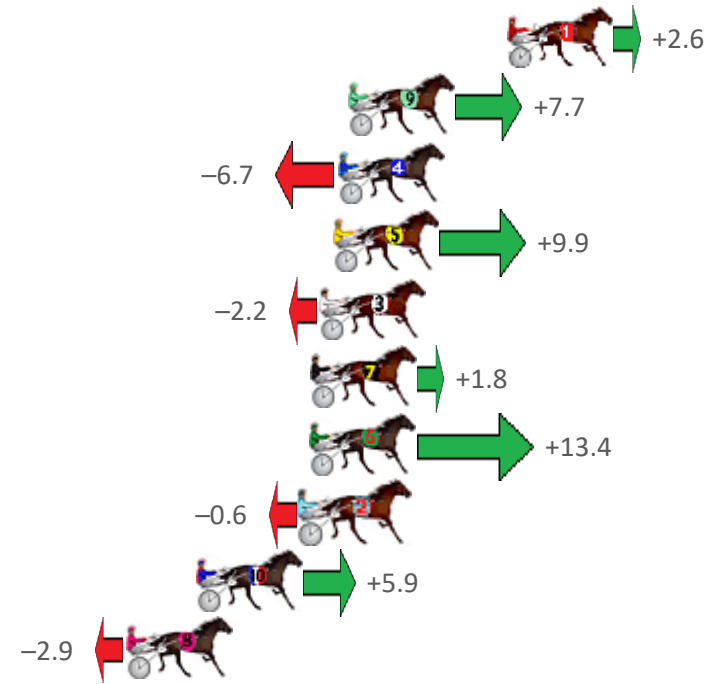

Central Wheatbelt Race 4 Distance 1730m

Sunday, 10 October 2021

Gross Time: 2:08.30 MileRate: 1:59.30 LeadTime: 8.40s First Qtr: 29.20s Second Qtr: 31.30s Third Qtr: 29.40s Fourth Qtr: 30.00s

No Horse	Plc	Margin	Time	800Time (W)	400 Time (W)
1 SWEETDREAM TRUNKE	1	0.0m	2:08.30	59.21s (1)	30.00s (1)
9 MISS POCKET ROCKET	2	6.3m	2:08.80	58.83s (0)	29.68s (1)
4 JONIMAC	3	6.7m	2:08.83	59.89s (0)	30.45s (0)
5 ROYAL ORDER	4	6.9m	2:08.84	58.67s (2)	30.31s (2)
3 SISTERS	5	7.4m	2:08.88	59.56s (0)	30.13s (0)
7 COURAGE TO DANCE	6	7.8m	2:08.91	59.27s (0)	29.78s (0)
6 FIF0	7	7.8m	2:08.91	58.41s (1)	29.30s (3)
2 SECOND AMENDMENT	8	8.2m	2:08.94	59.44s (1)	30.13s (1)
10 GIRLFROMDANDALUP	9	12.3m	2:09.27	58.96s (0)	29.72s (0)
8 HEAVY LOAD	10	15.1m	2:09.49	59.61s (1)	30.11s (2)

Finish Position and metres gained from 800m

Sectionals
Powered by

Home of Australian Harness Sectionals
PJ HARNESS ANALYSER

+ RAW DATA + HORSE REPORTS + FREE FRIDAY FACEBOOK TIP

www.pjdata.com.au | admin@pjdata.com.au | www.facebook.com/PJHarnessRacing

RWWA and provider are not responsible for the completeness or accuracy of any of the information contained herein, and makes no representations about its suitability for any purpose.