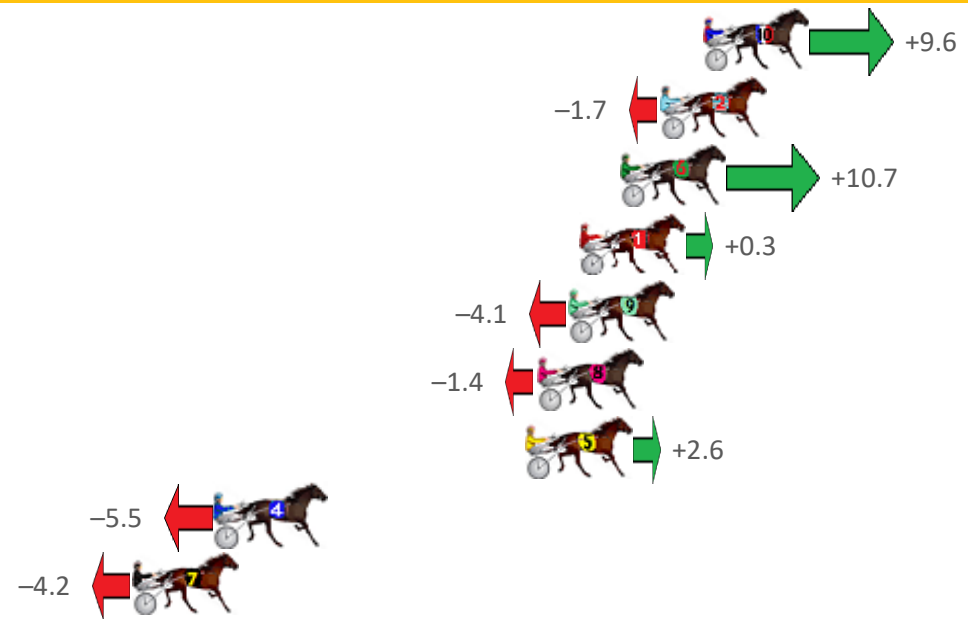

Bunbury Race 1 Distance 2100m

Tuesday, 11 January 2022

Gross Time: 2:34.40 MileRate: 1:58.30 LeadTime: 36.40s First Qtr: 31.40s Second Qtr: 30.10s Third Qtr: 28.90s Fourth Qtr: 27.60s

No Horse	Plc	Margin	Time	800Time (W)	400 Time (W)
10 SOVRANA	1	0.0m	2:34.40	55.83s (1)	26.98s (2)
2 CHAMPAGNE EVERYON	2	1.7m	2:34.52	56.62s (0)	27.72s (0)
6 BRAMANTE STEPS	3	3.3m	2:34.64	55.75s (1)	26.88s (1)
1 ALTA QUEEN	4	4.9m	2:34.76	56.48s (0)	27.52s (0)
9 MAKE YOUR MARK	5	5.3m	2:34.78	56.79s (1)	27.91s (1)
8 CHEESE AND BICCYS	6	6.6m	2:34.88	56.60s (1)	27.65s (1)
5 MISS SASSY	7	7.0m	2:34.91	56.32s (0)	27.35s (0)
4 CAPTAINS COTE	8	19.3m	2:35.80	56.89s (0)	27.88s (0)
7 THE HOPE DIAMOND	9	22.6m	2:36.04	56.79s (1)	27.83s (1)

Finish Position and metres gained from 800m

Sectionals
Powered
by

Home of Australian Harness Sectionals

PJ Harness Analyser

Daily Raw Data directly to your inbox

All Victorian Racing added as of 17 January 2022

www.pjdata.com.au admin@pjdata.com.au www.facebook.com/PJHarnessRacing

RWWA and provider are not responsible for the completeness or accuracy of any of the information contained herein, and makes no representations about its suitability for any purpose.