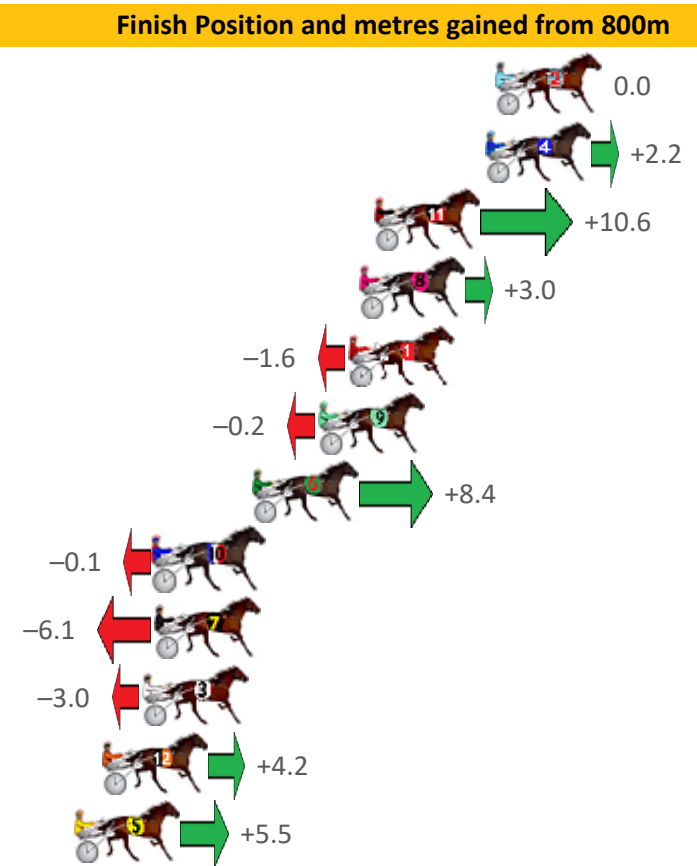

Bunbury Race 2 Distance 2100m

Saturday, 10 October 2020

Gross Time: 2:39.90 MileRate: 2:02.60 LeadTime: 39.50s First Qtr: 33.00s Second Qtr: 30.50s Third Qtr: 28.90s Fourth Qtr: 28.00s

No Horse	Plc	Margin	Time	800Time (W)	400 Time (W)
2 MISTER MACH	1	0.0m	2:39.90	56.90s (0)	28.00s (0)
4 BLUE STONE	2	0.4m	2:39.93	56.74s (1)	27.94s (1)
11 RIVERINA FLASH	3	4.8m	2:40.25	56.15s (1)	27.58s (1)
8 MARY JOE	4	5.4m	2:40.30	56.69s (0)	27.75s (0)
1 SWEETDREAM TRUNKE	5	5.8m	2:40.33	57.01s (0)	28.07s (0)
9 FATAL ATTACK	6	7.0m	2:40.42	56.91s (1)	28.10s (1)
6 NIKKI LOUISE	7	9.6m	2:40.61	56.31s (0)	27.54s (1)
10 TENACIOUS GEORGE	8	13.5m	2:40.89	56.91s (0)	28.02s (0)
7 GENERAL JOLT	9	13.5m	2:40.89	57.33s (2)	28.65s (2)
3 BEEJAYS STAR	10	14.0m	2:40.93	57.11s (1)	28.36s (2)
12 DESIDERIO	11	15.6m	2:41.05	56.60s (1)	27.96s (2)
5 ROYALHOTSHOT	12	16.7m	2:41.13	56.51s (0)	27.76s (0)

Sectionals
Powered by

Home of Australian Harness Sectionals

Get your sectionals delivered to your inbox daily

Check out www.pjdata.com.au

RWWA and provider are not responsible for the completeness or accuracy of any of the information contained herein, and makes no representations about its suitability for any purpose.