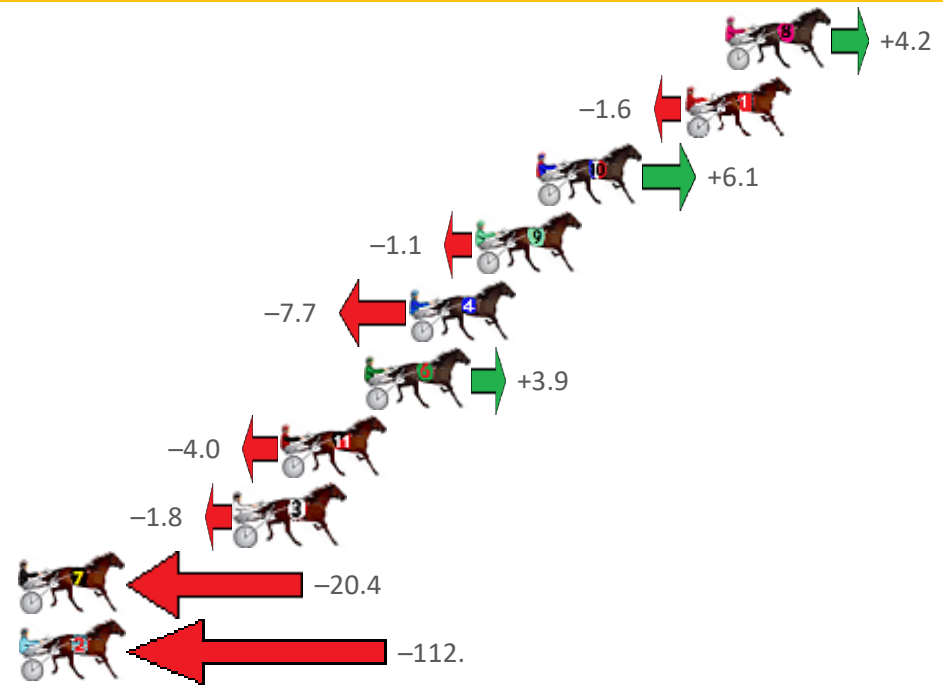

Bunbury Race 1 Distance 1609m

Saturday, 10 October 2020

Gross Time: 1:58.00 MileRate: 1:58.00 LeadTime: 0.00s First Qtr: 30.30s Second Qtr: 30.70s Third Qtr: 28.90s Fourth Qtr: 28.20s

No Horse	Plc	Margin	Time	800Time (W)	400 Time (W)
8 YELLOWROSEOFTEXAS	1	0.0m	1:58.00	56.80s (0)	27.88s (0)
1 HOMECOMING QUEEN	2	1.6m	1:58.12	57.21s (0)	28.31s (0)
10 STAR LILLY	3	7.5m	1:58.56	56.67s (1)	28.47s (2)
9 GLADYS GUGMAN	4	9.9m	1:58.73	57.18s (0)	28.25s (0)
4 IDEAL IVANA	5	12.5m	1:58.93	57.65s (1)	28.87s (1)
6 SPEEDING STAR	6	14.3m	1:59.06	56.82s (0)	28.26s (0)
11 STAR FOR ME	7	17.6m	1:59.30	57.38s (0)	28.68s (1)
3 ALTAIR STAR	8	19.4m	1:59.44	57.23s (1)	28.35s (1)
7 AMERICAN DUTCHESS	9	29.4m	2:00.18	58.55s (1)	29.08s (2)
2 PETRAFIED	10	157.8m	2:09.69	65.11s (1)	32.25s (0)

Finish Position and metres gained from 800m

Sectionals
Powered by

Home of Australian Harness Sectionals

Get your sectionals delivered to your inbox daily

Check out www.pjdata.com.au

RWWA and provider are not responsible for the completeness or accuracy of any of the information contained herein, and makes no representations about its suitability for any purpose.